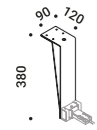

Optional accessories

Installation kits

Ceiling installation kit	Not included
Matt Black	1A0080400.00.00