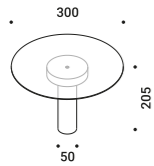

Elle Deco International Design Award 2024

Archiproducts Design Award 2023

VIS À VIS

Michele Groppi / 2023

Table / Direct / Wireless

Material Metal - Methacrylate
Finish .00 Standard

Note Chargeable table luminaire. Transparent disc with refractive effect.
 Magnetic fixing LED module and transparent stem. Battery life: 9 hours.