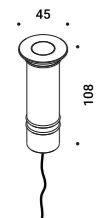

BUIO TRIM - 32°

Transparent filter
6,2W
24V DC
2700K - 279lm / 3000K - 288lm
CRI >90
Beam 32°
UGR <19
Driver not included

Matt Black - 2700K
Matt Black - 3000K

1A5170408.27.20
1A5170408.30.20