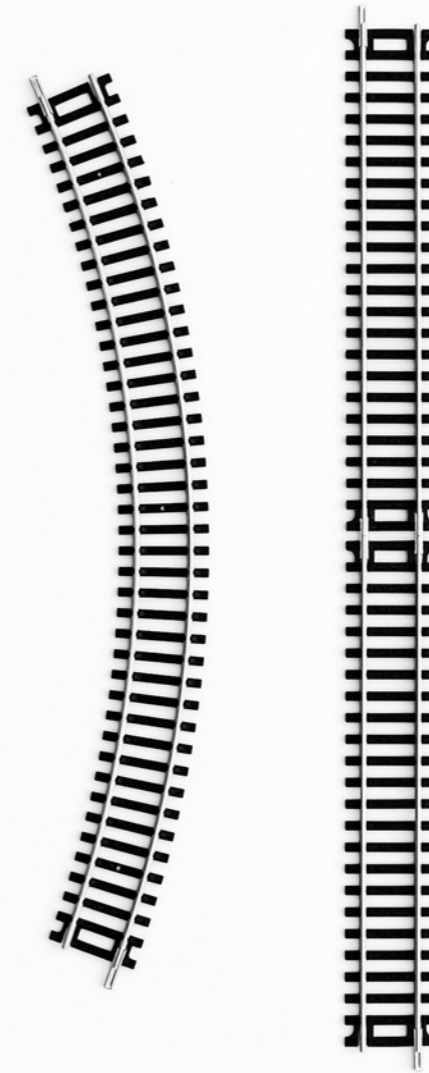

RAIL

Davide Groppi / 2019

Wall / Direct / Indoor

Material ABS - Metal
Finish .00 Standard

Note Wall luminaire. Matt black modular tracks. Dimmer on the cable.
Black cable.

RAIL
22W
24V DC
3000K - 2000lm
CRI >90
Driver not included
◆ IP20

Standard - 3000K

| 1A3400008.30.20 |

Optional accessories

Drivers

Driver		Not included
110-240V	24V/25W/IP67/ON/OFF	1Z1120620