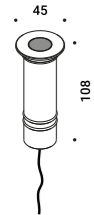

BUIO TRIM - 25°

Black filter
6,2W
24V DC
2700K - 150lm / 3000K - 155lm
CRI >90
Beam 25°
UGR <19
Driver not included
IP67

Matt Black - 2700K
Matt Black - 3000K

1A5140408.27.20
1A5140408.30.20

Maurici Ginés / 2023