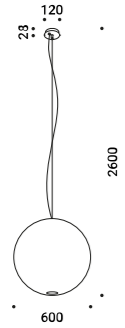

MOON 60 DE
Dual emission
Max 15W - E27
220V - 50Hz
ON/OFF
Bulb not included
IP20

Standard - ON/OFF

|1A2830008.00.00 |