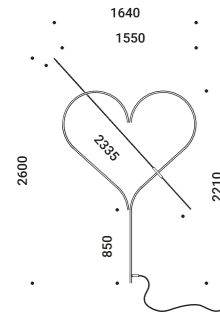

RAIL

Davide Groppi / 2019

Wall / Direct / Indoor

Material ABS - Metal
Finish .00 Standard

Note Wall luminaire. Matt black modular tracks. Dimmer on the cable.
Black cable.

RAIL
22W
24V DC
3000K - 2000lm
CRI >90
Driver not included
◆ IP20

Standard - 3000K

| 1A3400008.30.20 |

Optional accessories

Drivers

Driver		Not included
110-240V	24V/25W/IP67/ON/OFF	1Z1120620