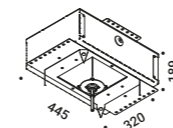

Concrete box Not included			
Standard		NULLA 25	1A2230000.00.00