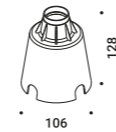

Compulsory accessories

Installation kits