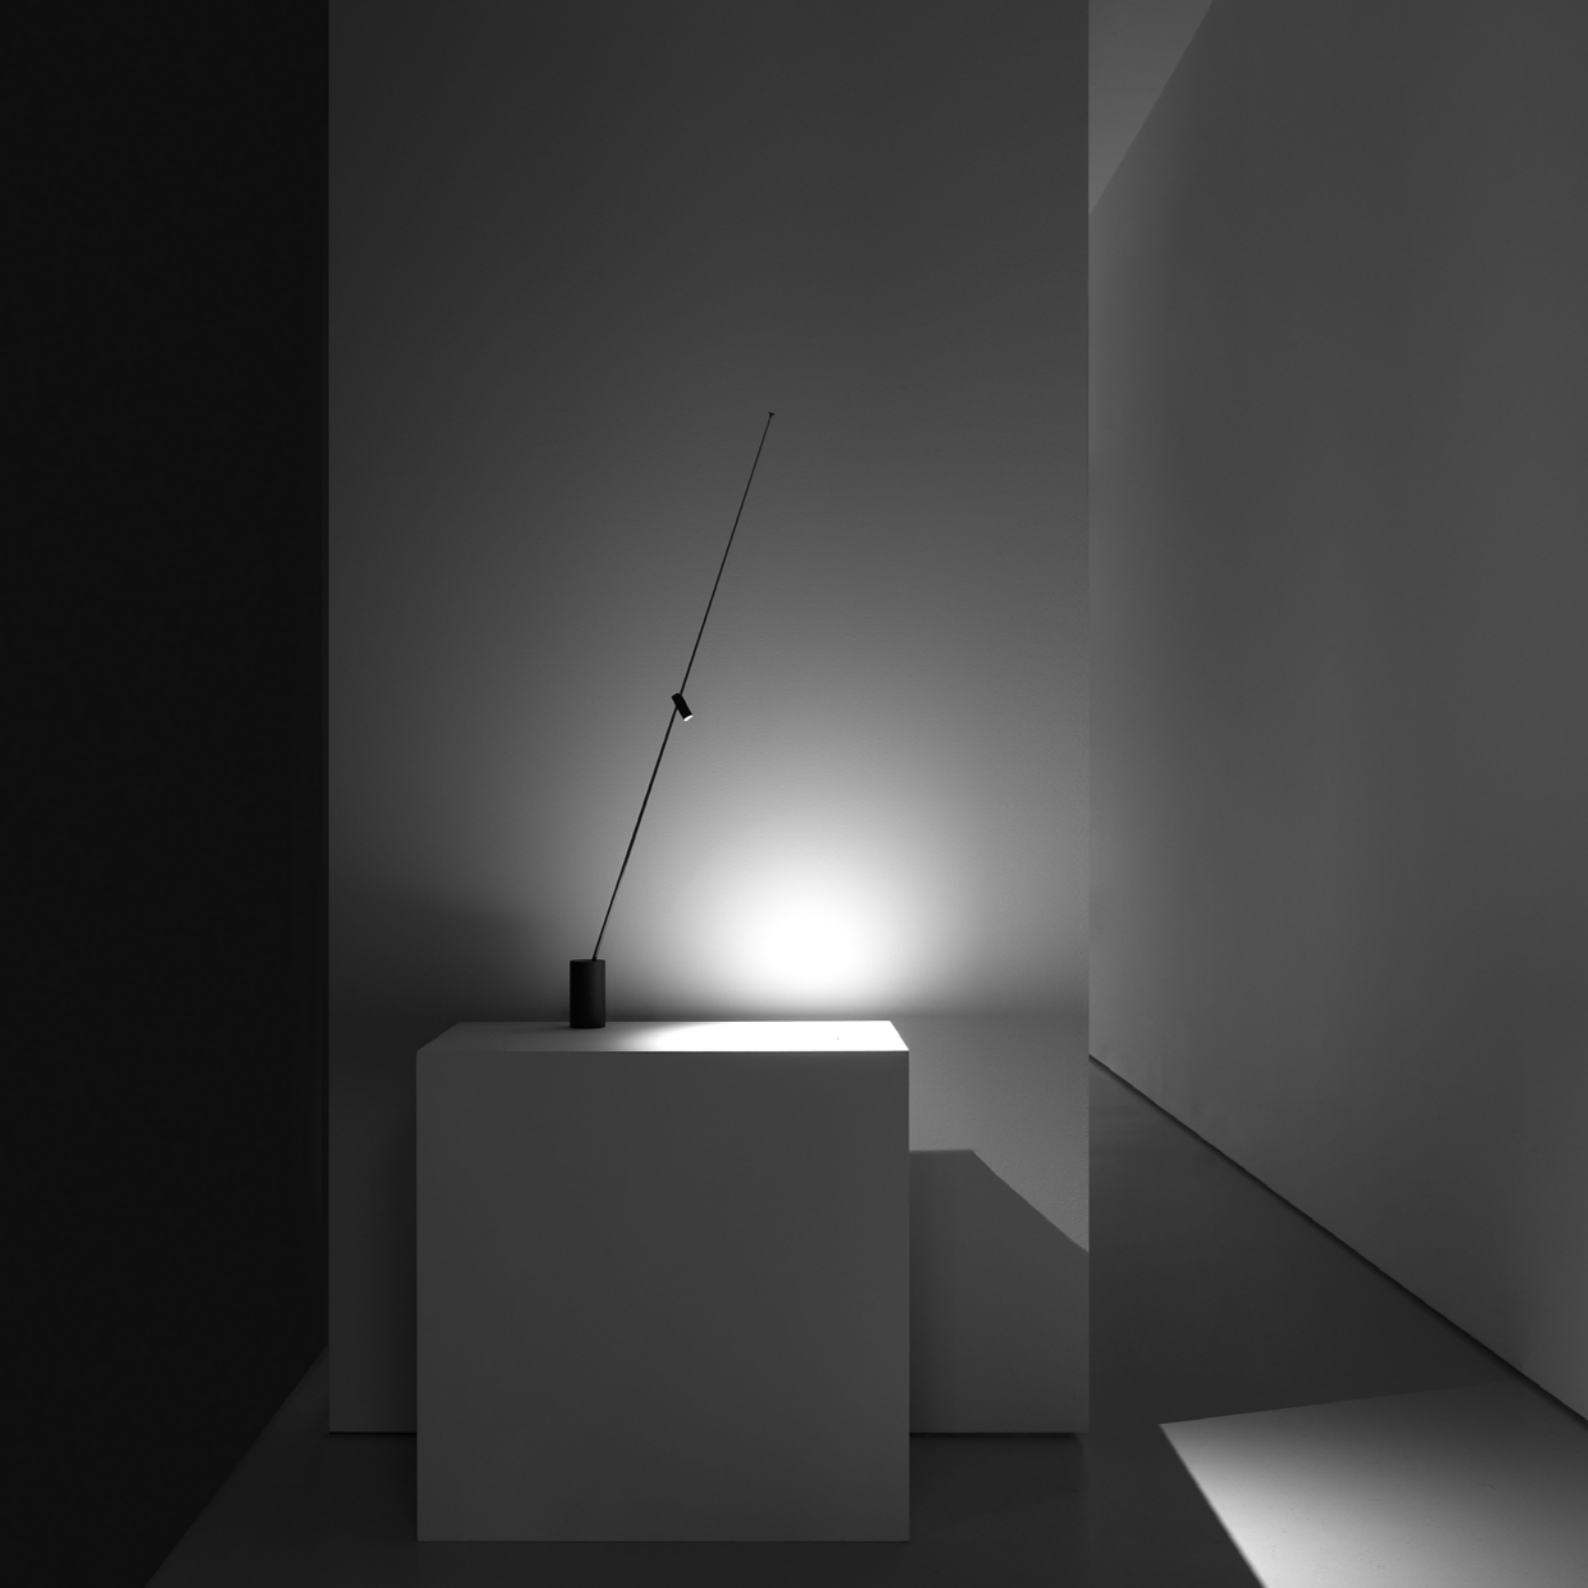

1A2710008.27.06
 1A2710008.30.06

Optional accessories

Drivers

Driver with plug

Matt Black Input 110-240V - 50/60Hz
 Output 24V DC - 18W - IP20

1Z0431020

Not included

An antenna of light.
Antennas are mysterious, absolute and intrinsically beautiful,
because their essentialness expresses nothing more than their function.
A performing, adjustable and extremely comfortable light.
Selection for ADI Design Index 2023
Archiproducts Design Award 2022