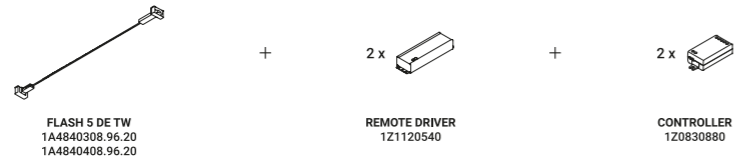

How to order -
FLASH 5 DE TW