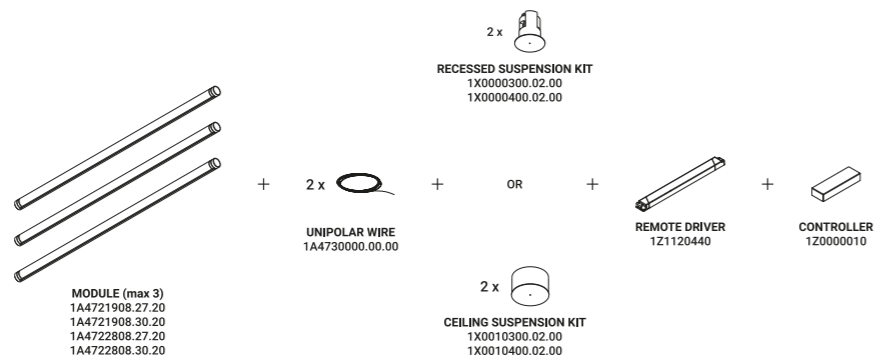

Archiproducts Design Award 2023

Single installation with recessed or ceiling suspension kit

Multiple installation with recessed or ceiling suspension kit

Suspension / Direct-Indirect / Indoor

Material Metal - PMMA
Finish .19 Polished Gold .28 Polished Black Chrome