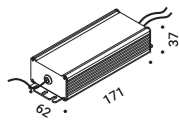

Optional accessories

Drivers

Driver		Not included
100-240V	24V/60W/IP67/1-10V	1Z1120260