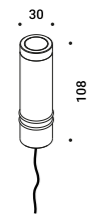

BUIO - 32°

Transparent filter
6,2W
24V DC
2700K - 279lm / 3000K - 288lm
CRI >90
Beam 32°
UGR <19
Driver not included

Matt Black - 2700K
Matt Black - 3000K

1A5090408.27.20
1A5090408.30.20