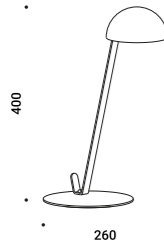

POST PRANDIUM

Davide Groppi / 2023

Table / Direct / Wireless

Material Metal - Methacrylate
Finish .01 Polished Chrome

Note Chargeable table luminaire. Details with polished gold finish. Matt black base. Battery life: 9 hours.

POST PRANDIUM

2W
3000K - 171lm
CRI >90
ON/OFF
Driver with plug not included
USB cable included
IP20

Polished Chrome - 3000K - ON/OFF

| 1A4550108.30.00 |

Optional accessories

Drivers

Driver with plug		Not included
Matt Black	Input 110-240V - 50/60Hz Output 5V DC - 2A - 10W - IP20	1Z0000088

Other accessories

USB to USB-C cable		Included
Matt Black	Length 1 m	1Z0000132