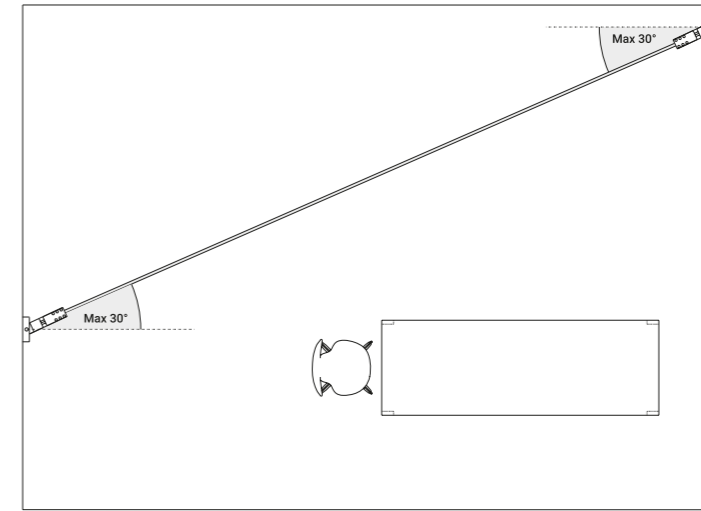

Example of installation with max rotation 30°