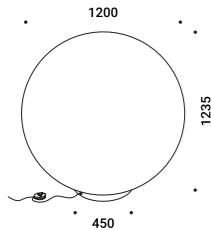

MOON 120 F

Max 2x25W - E27
220V - 50Hz
Dimmer on board
Bulb not included
IP20

Standard - Dimmer on board

| 1A4890008.00.06 |

MOON F

Davide Groppi / 2023

Optional accessories

Bulbs

LED - E27 - A60

220-240V - 11,2W - 360°
2700K - 1521lm - CRI >90
Energy Efficiency D - Dimmable

MOON 80 F

1Y0330790

Not included

LED - E27 - A150

220-240V - 20W - 200°
2700K - 2452lm - CRI >80
Energy Efficiency E - Dimmable

MOON 120 F

1Y2160020

Not included

Other accessories

Moisture barrier bag

Packaging for air and sea shipping

MOON 80 F

4A2840010

Not included

Moisture barrier bag

Packaging for air and sea shipping

MOON 120 F

49860020

Not included

Wooden crate

Packaging for air and sea shipping

MOON 120 F

49860010

Not included