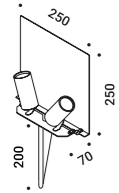

BELLADINOTTE

Maurizio Mancini / 2012

Floor-Outdoor / Indirect / Outdoor

Material Metal
Finish .00 Standard

Note Outdoor lamp with spike. Adjustable along the vertical axis. Plane with mirror finish. Matt green mirror finish rear plane. Black cable (5 m).