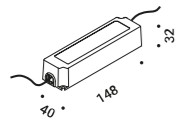

Standard - 3000K

| 1A3400008.30.20 |

Optional accessories

Drivers

Driver		Not included
110-240V	24V/25W/IP67/ON/OFF	1Z1120620

REFLEX

Michele Groppi / 2022

A powerful LED and a subtle mirror.
A magic and almost invisible lighting solution,
which provides an indirect light that multiplies spaces
and gives the eye unprecedented perspectives,
unexpected depths, illusions of light.
Suspension version also available.