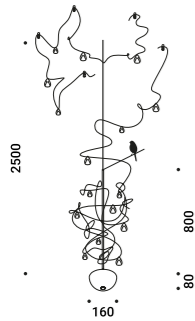

LOUIS XIV

Davide Groppi / 2023

Suspension / Direct-Indirect / Indoor

Material Glass - Metal
Finish .19 Polished Gold

Note Suspension luminaire. Eighty crystal drops and a bird. Natural brass branches. Structure with polished gold finish. Matt white rose. Dual emission and on/off. White cable. LOUIS XIV 2: version with power cable only and without rose.

LOUIS XIV 2

Remote driver version

15W

Max 250mA DC

2700K - Up 890lm - Down 210lm /

3000K - Up 936lm - Down 235lm

CRI >90

UGR <19

Driver not included

2 Drivers required

◆ IP20

Polished Gold - 2700K

Polished Gold - 3000K

1A4361908.27.20

1A4361908.30.20

Optional accessories

Suspension kits

Recessed suspension kit for 12,5 mm plasterboard

Not included

Matt White

For electrical cables - 1 Piece
Plasterboard cut-out Ø 44 mm
Minimum space for mounting 70 mm

1X0000300.05.00

Matt Black

For electrical cables - 1 Piece
Plasterboard cut-out Ø 44 mm
Minimum space for mounting 70 mm

1X0000400.05.00

Drivers

Driver

Not included

220-240V(110-127V) 250mA/13,5W(13,5W)/IP20/DALI - PUSH
- 1-10V

1Z0241270.250