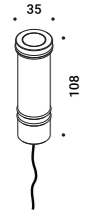

BUIO TRIMLESS - 13°

Transparent filter
6,2W
24V DC
2700K - 239lm / 3000K - 246lm
CRI >90
Beam 13°
UGR <19
Driver not included

Matt Black - 2700K
Matt Black - 3000K

1A5240408.27.20
1A5240408.30.20