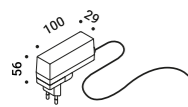

Optional accessories

Drivers

Driver with plug

Matt Black
Input 110-240V - 50/60Hz
Output 24V DC - 18W - IP20

Not included

1Z0431020