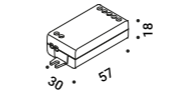

Controller Casambi - Tunable White	Not included
	INFINITO 5 TW /
	INFINITO 10 TW
	1Z0830880