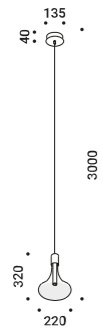

CATHODE 1

Ceiling driver version
6W
220V - 50Hz
2700K - 264lm / 3000K - 284lm
CRI >90
Driver integrated
DALI

Matt White - 2700K - DALI
Matt White - 3000K - DALI
Brushed Brass - 2700K - DALI
Brushed Brass - 3000K - DALI

1A2980308.27.01
1A2980308.30.01
1A2980808.27.01
1A2980808.30.01