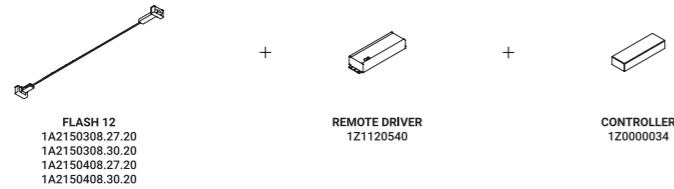

How to order - FLASH 12