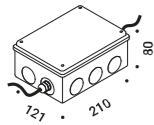

Optional accessories

Installation kits

Driver connector IP68	Included
1 Piece	1A1660000.00.00

Drivers

Driver box	Not included
Input 110-240V - 50/60Hz Output 700mA - 20W - IP65 - DALI	1A3880008.700