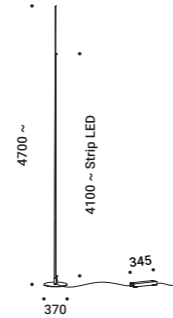

ORIGINE 490

35W
220V
3000K - 4051lm / 2700K - 3760lm
CRI >80
Driver included
Dimmer on board
IP20

Matt Black - 3000K - Dimmer on board
Matt Black - 2700K - Dimmer on board

1A2320408.27.06
1A2320408.30.06