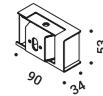

Kit wall connection sloped right 75°	Not included
Matt Black	1A0340400.00.00

Kit wall connection sloped left 75°	Not included
Matt Black	1A0350400.00.00

Swallows	Not included
Matt Black	1A0800400.00.00

Optional accessories