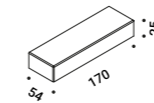

Dimmable controller		Not included
	DALI - PUSH - 0/1-10V - TRIAC - IP20	1Z0000034