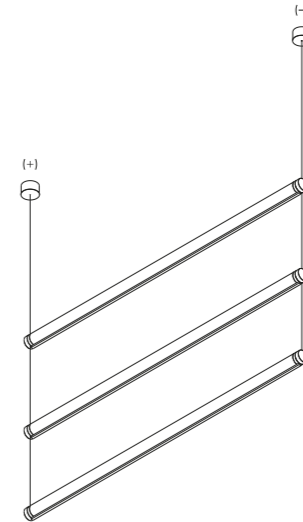

Example of single installation with ceiling suspension kit

Example of multiple installation with ceiling suspension kit

Example of multiple installation | Max 3 tubes for cable

MISS

Omar Carraglia / 2006

So slim and essential...
The fundamental concept of this project is minimalism.
A small tube that lights the table with wonder.
A real dual project: sign and light.