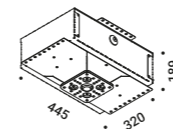

Masonry Box Not included			
Standard		NULLA 25	1A2380000.00.00