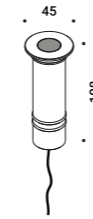

BUIO - TRIM

BUIO TRIM - 32°

Black filter
6,2W
24V DC
2700K - 140lm / 3000K - 144lm
CRI >90
Beam 32°
UGR <19
Driver not included
IP67

Matt Black - 2700K
Matt Black - 3000K

1A5130408.27.20
1A5130408.30.20