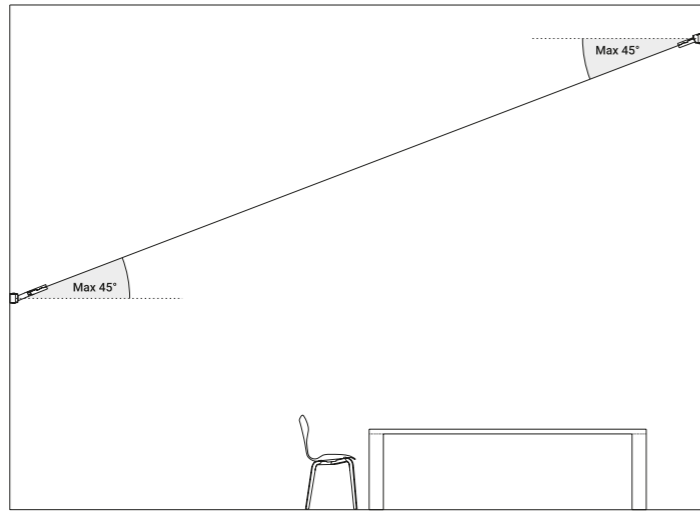

1A0120400.00.00 - Example of installation with kit wall connection vertical sloped 45°