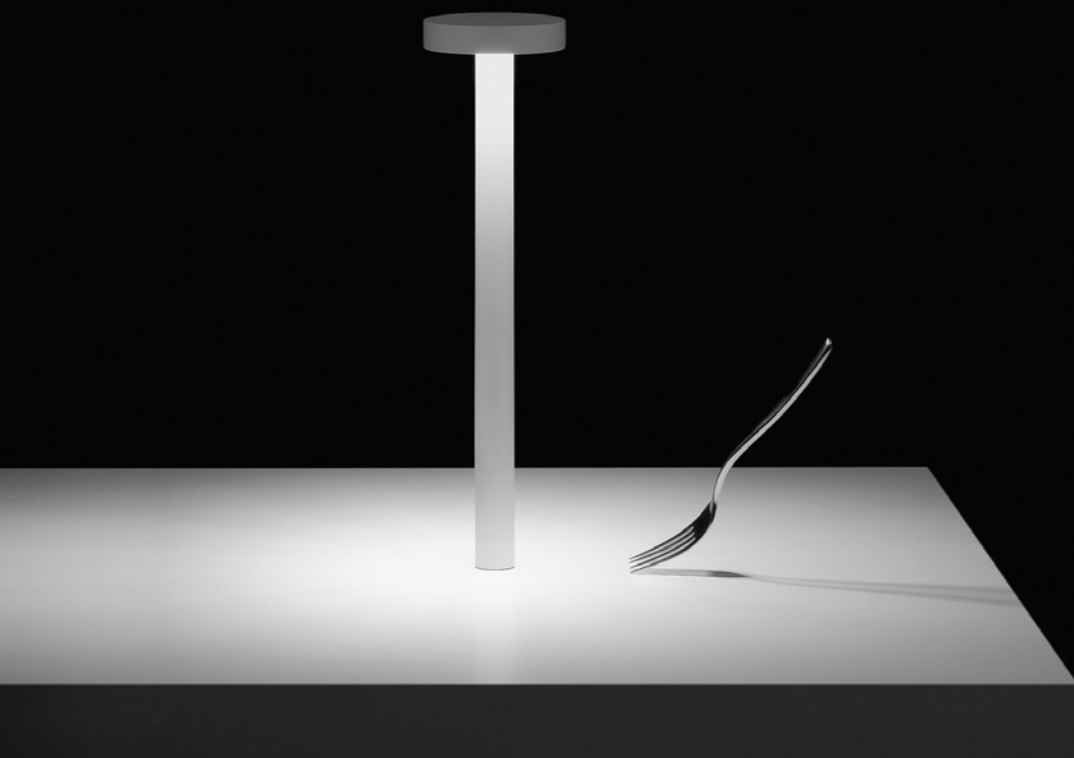

POST PRANDIUM

Davide Groppi / 2023

Table / Direct / Wireless

Material Metal - Methacrylate
Finish .01 Polished Chrome

Note Chargeable table luminaire. Details with polished gold finish. Matt black base. Battery life: 9 hours.

Other accessories

USB to USB-C cable		Included
Matt Black	Length 1 m	1Z0000132

A timeless icon with an eye on the future.
Portable and rechargeable, the greatest expression of freedom.
With TeTaTeT, every table becomes a meeting place, a complete dining experience.
Its light caresses those it illuminates with pure emotion.
Equipped with Touch technology and a magnetic fixing base.
Mention of Honour XXIV Compasso d'Oro ADI Award, 2016