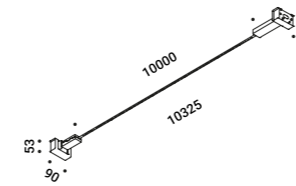

FLASH 10 DE TW
Dual emission - Tunable White
200W
24V DC
2700K / 6500K - 30600lm
CRI >90
Driver not included
◆ IP20

Matt White - 2700K / 6500K
Matt Black - 2700K / 6500K

1A4850308.96.20
1A4850408.96.20