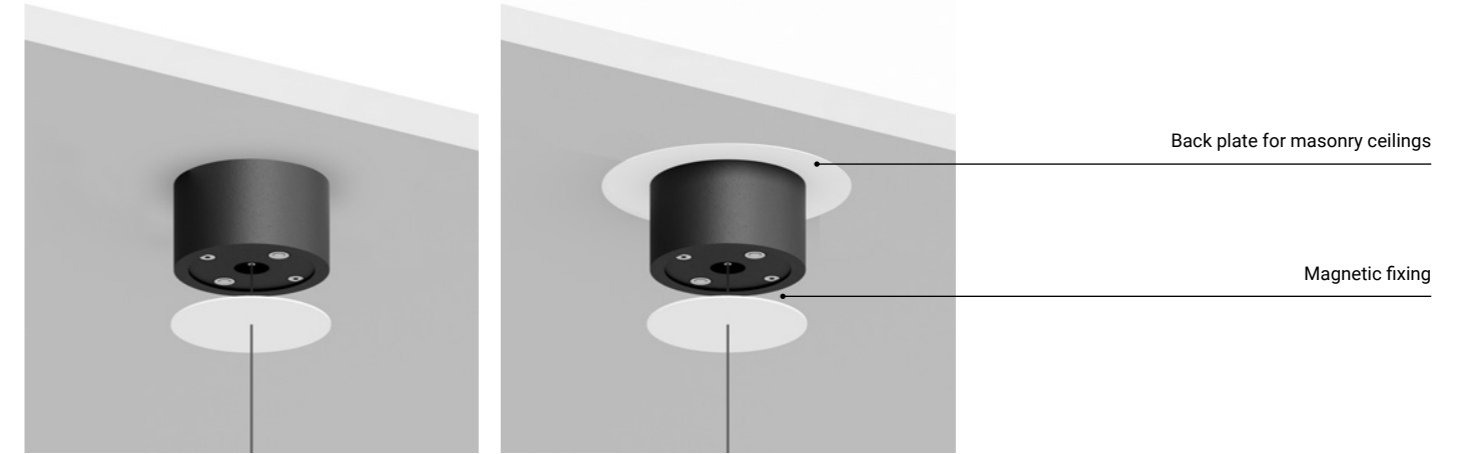

SUSPENSION KITS

Ceiling suspension kit

Version	Use	Product reference	Finish	Code
Ceiling suspension kit.01	For suspension cables	REFLEX S 2	Matt White	1X0010300.01.00
		SHANGHAI 1		
Ceiling suspension kit.02	For electrical cables	SHANGHAI 2	Matt Black	1X0010400.01.00
		SOTTILE 2		
Ceiling suspension kit.03	For suspension cables	SOTTILE 2 DE	Matt White	1X0010300.02.00
		MAGIA	Matt Black	1X0010400.02.00
Ceiling suspension kit.04	For electrical cables	MASAI 1	Matt White	1X0010300.03.00
		MASAI 2	Matt Black	1X0010400.03.00
Ceiling suspension kit.05	For suspension cables	ASINTOTO	Matt White	1X0010300.04.00
		REFLEX S 2		
Ceiling suspension kit.06	For electrical cables	SHANGHAI 2	Matt Black	1X0010400.04.00
		SOTTILE 2		
Ceiling suspension kit.07	For suspension cables	SOTTILE 2 DE	Matt White	1X0010300.05.00
		LOUIS XIV 2	Matt Black	1X0010400.05.00
Ceiling suspension kit.08	For electrical cables	SOTTOSOPRA 2		
Back plate	For masonry ceilings		Matt White	1X0050300.01.00