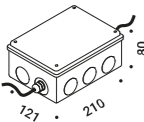

Optional accessories

Installation kits

Driver connector IP68	Included
1 Piece	1A1660000.00.00

Drivers

Driver box	Not included
Input 110-240V - 50/60Hz Output 350mA - 17W - IP65 - DALI	1A3880008.350