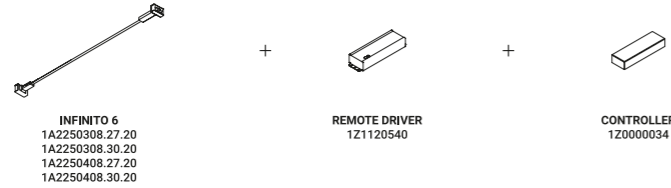

How to order - INFINITO 6

REMOTE DRIVER
1Z1120540

CONTROLLER
1Z0000034