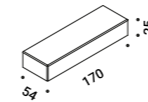

Dimmable controller	Not included		
	DALI - PUSH - 0/1-10V - TRIAC - IP20	FLASH 6 / FLASH 12 / FLASH 18 / FLASH 6 DE / FLASH 12 DE	1Z0000034