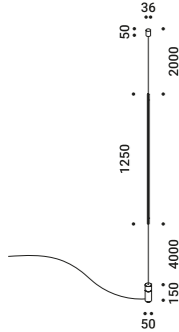

MASAI 2

Remote driver version
13W
220V - 50/60Hz
2700K - 600lm / 3000K - 619lm
CRI >90
Driver not included
IP20

Matt White - 2700K	1A2720308.27.20
Matt White - 3000K	1A2720308.30.20
Matt Black - 2700K	1A2720408.27.20
Matt Black - 3000K	1A2720408.30.20
Brushed Brass - 2700K	1A2720808.27.20
Brushed Brass - 3000K	1A2720808.30.20

Optional accessories

Suspension kits

Sloped ceiling suspension kit		Not included
	Nickel plated - 1 Piece	1A0510000.00.00

Recessed suspension kit for 12,5 mm plasterboard		Not included
Matt White	For suspension cables - 1 Piece Plasterboard cut-out Ø 44 mm Minimum space for mounting 70 mm	1X0000300.03.00
Matt Black	For suspension cables - 1 Piece Plasterboard cut-out Ø 44 mm Minimum space for mounting 70 mm	1X0000400.03.00

Ceiling suspension kit		Not included
Matt White	For suspension cables - 1 Piece	1X0010300.03.00
Matt Black	For suspension cables - 1 Piece	1X0010400.03.00

Wall adapter plate		Not included
Matt White	For mounting on brick masonry walls	1X0050300.01.00

304 Stainless steel suspension cable		Not included
	Lenght 10 m	1A1680000.00.00

Drivers

Driver		Not included
220-240V(100-127V)	24V/22W(12W)/IP20/ON/OFF	MASAI 2 1Z0240410

Dimmable controller		Not included
	DALI - PUSH - 0/1-10V - TRIAC - IP20	MASAI 2 1Z0000034