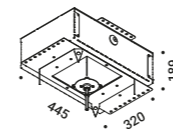

Concrete box Not included			
Standard		NULLA 18	1A2240000.00.00