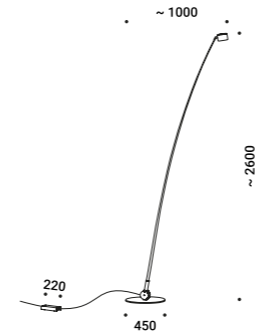

SAMPEI 290
21W
220V - 50/60Hz
2700K - 1808lm / 3000K - 1890lm
CRI >90
Driver integrated
Dimmer on board
IP20

Matt White - 2700K - Dimmer on board
Matt White - 3000K - Dimmer on board
Matt Black - 2700K - Dimmer on board
Matt Black - 3000K - Dimmer on board

1A3750308.27.06
1A3750308.30.06
1A3750408.27.06
1A3750408.30.06