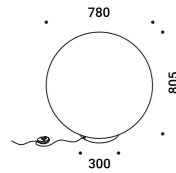

MOON F

Davide Groppi / 2023

Floor / Diffuse / Indoor

Material Japanese paper - PE
Finish .00 Standard

Note Floor luminaire. PE and Japanese paper shade. Matt white base. Dimmer on the cable. White cable. For air and sea shipping: moisture barrier bag packaging compulsory for all models and wooden crate compulsory for MOON 120 F model.

MOON 80 F

Max 15W - E27
220V - 50Hz
Dimmer on board
Bulb not included
IP20

Standard - Dimmer on board

| 1A4880008.00.06 |