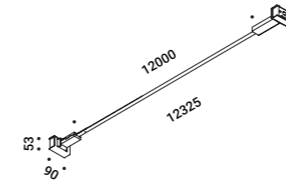

INFINITO 12
90W
24V DC
2700K - 11172lm / 3000K - 13416lm
CRI >90
Driver not included
IP20

Matt White - 2700K
Matt White - 3000K
Matt Black - 2700K
Matt Black - 3000K

1A2260308.27.20
1A2260308.30.20
1A2260408.27.20
1A2260408.30.20