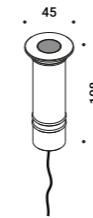

BUIO TRIM ELLIPTICAL

Black filter
6,2W
24V DC
2700K - 132lm / 3000K - 136lm
CRI >90
UGR <19
Driver not included
IP67

Matt Black - 2700K
Matt Black - 3000K

1A5150408.27.20
1A5150408.30.20