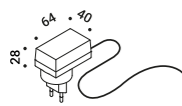

Optional accessories

Drivers