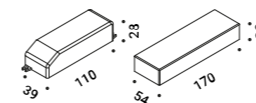

Drivers

Driver + Controller Not included			
220-240V(100-127V)	24V/22W(12W)/IP20/TRIAC/IGBT		1Z0240410 + 1Z0000034