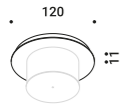

Optional accessories

Suspension kits