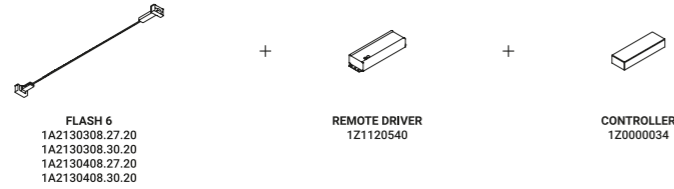

How to order - FLASH 6