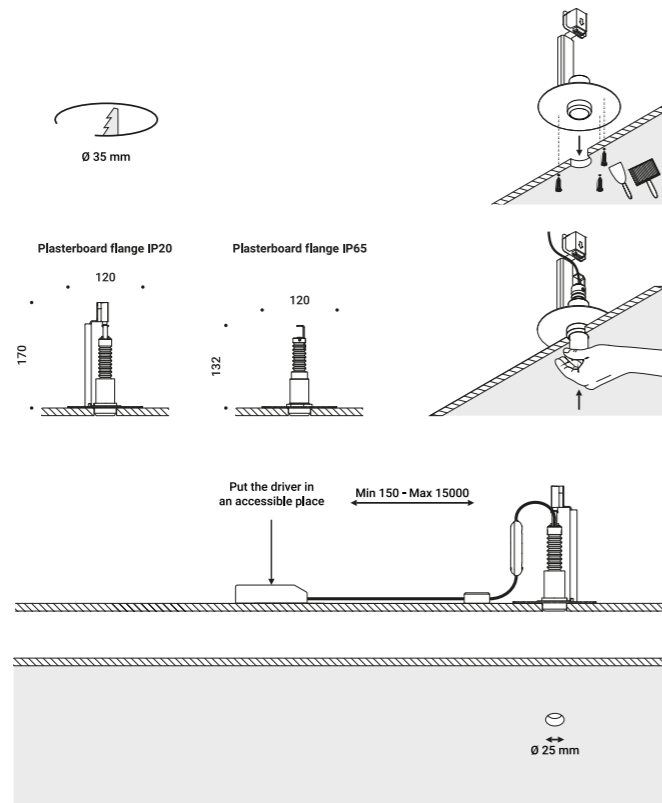

NULLA installation conditions

NULLA 25 installation conditions