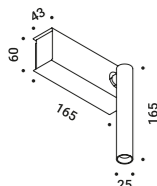

MIRA

8W
220V - 50Hz
2700K - 327lm / 3000K - 352lm
CRI >90
Driver integrated
DALI
IP20

Matt White - 2700K - DALI
Matt White - 3000K - DALI
Matt Black - 2700K - DALI
Matt Black - 3000K - DALI

1A2280308.27.01
1A2280308.30.01
1A2280408.27.01
1A2280408.30.01