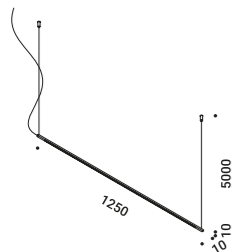

SHANGHAI 2

Remote driver version
13W
24V DC
2700K - 592lm / 3000K - 619lm
CRI >90
Driver not included
IP20

Matt White - 2700K	1A3260308.27.20
Matt White - 3000K	1A3260308.30.20
Brushed Brass - 2700K	1A3260808.27.20
Brushed Brass - 3000K	1A3260808.30.20

Optional accessories

Suspension kits

Sloped ceiling suspension hook		Not included
Chrome plated - 1 Piece		1A0530000.00.00

Recessed suspension kit for 12,5 mm plasterboard		Not included
Matt White	For suspension cables - 1 Piece Plasterboard cut-out Ø 44 mm Minimum space for mounting 70 mm	1X0000300.01.00
Matt Black	For suspension cables - 1 Piece Plasterboard cut-out Ø 44 mm Minimum space for mounting 70 mm	1X0000400.01.00
Matt White	For electrical cables - 1 Piece Plasterboard cut-out Ø 44 mm Minimum space for mounting 70 mm	SHANGHAI 2 1X0000300.04.00
Matt Black	For electrical cables - 1 Piece Plasterboard cut-out Ø 44 mm Minimum space for mounting 70 mm	SHANGHAI 2 1X0000400.04.00

Ceiling suspension kit		Not included
Matt White	For suspension cables - 1 Piece	1X0010300.01.00
Matt Black	For suspension cables - 1 Piece	1X0010400.01.00
Matt White	For electrical cables - 1 Piece	SHANGHAI 2 1X0010300.04.00
Matt Black	For electrical cables - 1 Piece	SHANGHAI 2 1X0010400.04.00

Wall adapter plate		Not included
Matt White	For mounting on brick masonry walls	1X0050300.01.00

Drivers

Driver		Not included
220-240V(100-127V)	24V/22W(12W)/IP20/ON/OFF	SHANGHAI 2 1Z0240410

Dimmable controller		Not included
	DALI - PUSH - 0/1-10V - TRIAC - IP20	SHANGHAI 2 1Z0000034