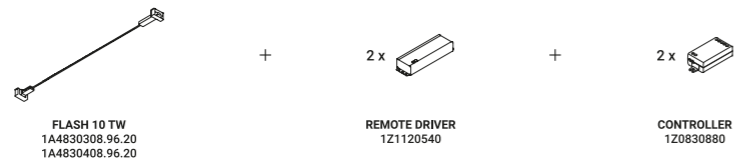

1A1300308.27.20
1A1300308.30.20
1A1300408.27.20
1A1300408.30.20

How to order -
FLASH 5 TW

How to order -
FLASH 10 TW

Note Tunable White describes the variable colour temperature controls from warm white to cool white light.