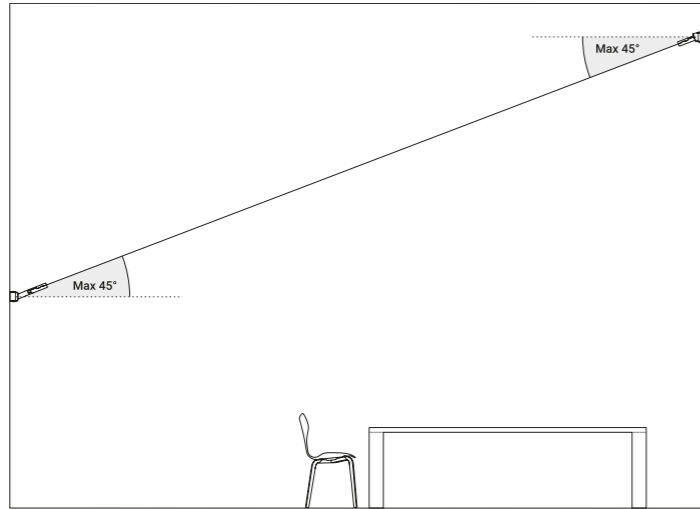

1A0120400.00.00 - Example of installation with kit wall connection vertical sloped 45°

1A0080400.00.00 - Example of installation with ceiling installation kit

Light runs on a wire. An almost imperceptible wire, suspended in space.
Like a tightrope walker on a thin rope, the light reaches everywhere,
weightless and wonderful. Ohm is an electro mechanic project
that takes maximum advantage of the characteristics of luminous diodes.
Its secret is a special unipolar wire stretched from wall to wall. Where the light comes
from is discreetly hidden, giving all the attention to what it is illuminating.
It is possible to replace the light source even with the luminaire assembled.
Luminaire designed also to be powered by ENDLESS conductive tape.
Selection for ADI Design Index 2020