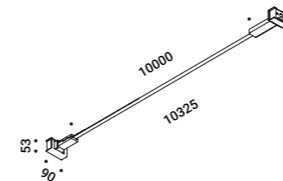

INFINITO 10 TW

Tunable White
100W
24V DC
2700K / 6500K - 15300lm
CRI >90
Driver not included
IP20

Matt White - 2700K / 6500K
Matt Black - 2700K / 6500K

1A4870308.96.20
1A4870408.96.20