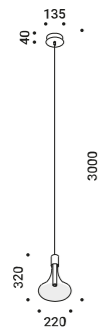

CATHODE

Omar Carraglia / 2015

Suspension / Diffuse / Indoor

Material Blown glass - Metal
Finish **.03** Matt White **.08** Brushed Brass

Note Suspension luminaire. Blown glass diffuser. Matt white rose and white cable for the matt white finish. Matt black rose and black cable for the brushed brass finish. Single rose for more than one lamp on request. CATHODE 2: plasterboard version with magnetic fixing flat rose.