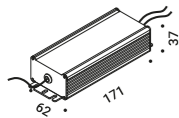

Optional accessories

Installation kits

Driver connector IP68		Included
1 Piece	1A1660000.00.00	

Drivers