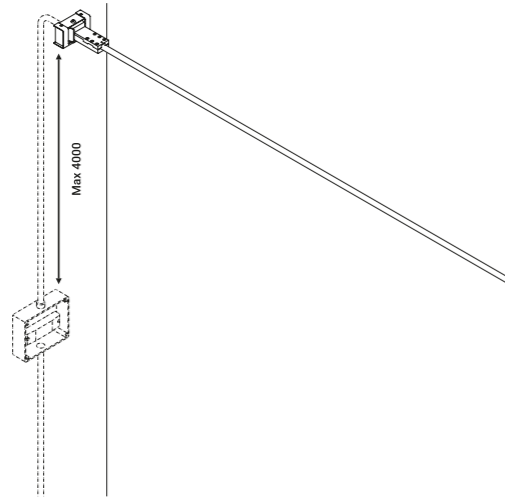

Example of installation with remote driver