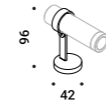

Compulsory accessories

Installation kits