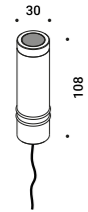

BUIO - 25°

Black filter
6,2W
24V DC
2700K - 150lm / 3000K - 155lm
CRI >90
Beam 25°
UGR <19
Driver not included
IP67

Matt Black - 2700K
Matt Black - 3000K

1A5060408.27.20
1A5060408.30.20

Maurici Ginés / 2023