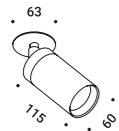

Recessed / Direct / Indoor

Material Metal
Finish .03 Matt White .04 Matt Black

Note Recessed luminaire. Adjustable in all directions. Plasterboard hole: 40x40 mm. Minimum space for recessed installation: 85 mm.

DOT R

13W
Max 350mA DC
2700K / 3000K
CRI >97
Driver not included

Matt White - 2700K
Matt White - 3000K
Matt Black - 2700K
Matt Black - 3000K

1A4770308.27.20
1A4770308.30.20
1A4770408.27.20
1A4770408.30.20

Compulsory accessories

Other accessories

Lens		Not included
Beam - 14°	2700K - CRI >97 - 983lm	1A3090000.00.00
	3000K - CRI >97 - 1038lm	
Beam - 24°	2700K - CRI >97 - 943lm	1A3100000.00.00
	3000K - CRI >97 - 996lm	
Beam - 36°	2700K - CRI >97 - 955lm	1A3110000.00.00
	3000K - CRI >97 - 1005lm	
Beam - 50°	2700K - CRI >97 - 965lm	1A3120000.00.00
	3000K - CRI >97 - 1016lm