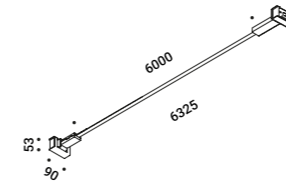

INFINITO 6
45W
24V DC
2700K - 5586lm / 3000K - 6708lm
CRI >90
Driver not included
IP20

Matt White - 2700K
Matt White - 3000K
Matt Black - 2700K
Matt Black - 3000K

1A2250308.27.20
1A2250308.30.20
1A2250408.27.20
1A2250408.30.20