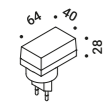

Optional accessories

Drivers