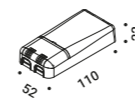

Matt White - 2700K
 Matt White - 3000K
 Brushed Brass - 2700K
 Brushed Brass - 3000K

1A2990308.27.20
 1A2990308.30.20
 1A2990808.27.20
 1A2990808.30.20

Optional accessories

Suspension kits

Drivers

Decentralization kit