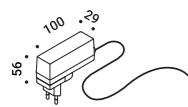

Optional accessories

Drivers

Driver with plug

Matt Black Input 110-240V - 50/60Hz
Output 24V DC - 18W - IP20

Not included

1Z0431020