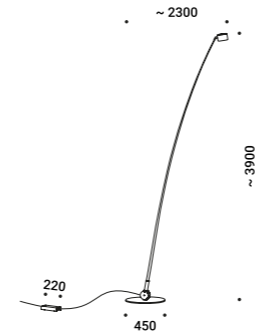

SAMPEI 440
21W
220V - 50/60Hz
2700K - 1832lm / 3000K - 1915lm
CRI >90
Driver integrated
Dimmer on board
IP20

Matt White - 2700K - Dimmer on board
Matt White - 3000K - Dimmer on board
Matt Black - 2700K - Dimmer on board
Matt Black - 3000K - Dimmer on board

1A3760308.27.06
1A3760308.30.06
1A3760408.27.06
1A3760408.30.06