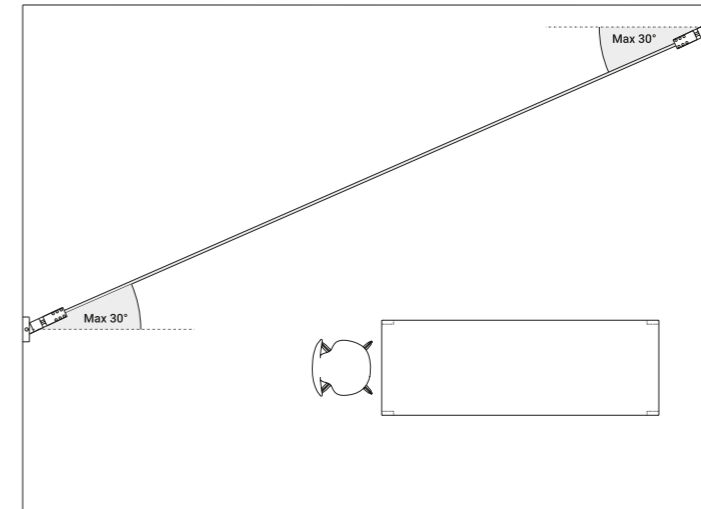

Example of installation with max rotation 30°