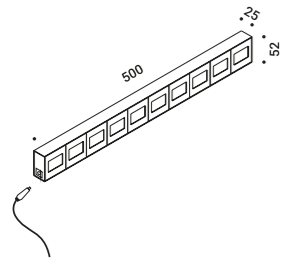

FILM

Alessandra Dallagiovanna - Davide Groppi / 2010

Objects-Wall / Diffuse / Indoor

Material Metal - Polycarbonate
Finish .00 Standard

Note Modular wall luminaire. Matt black support. Customised images not included. Module connector included. Black cable.

FILM
3W
5V DC
Driver not included
◆ IP20

Standard

| 1A3410008.00.20 |

Optional accessories

Drivers

Driver with plug		Not included
Matt Black	Input 110-240V - 50/60Hz Output 5V DC - 2A - 10W - IP20	1Z0000088

Other accessories

USB to JACK 2.1 cable		Not included
	Lenght 0,9m	1Z0280880