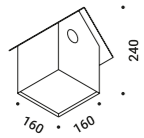

Wall-Outdoor / Direct / Outdoor

Material Metal
Finish .00 Standard

Note Outdoor wall luminaire. Matt black body and matt red top cover. Red hole light.