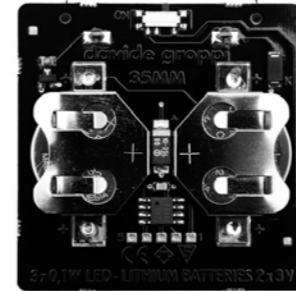

35MM
0,3W
ON/OFF
Batteries 2xCR2032 included
CE IP20

Standard - ON/OFF

|1A2640000.00.00 |

BUGIA

Davide Groppi / 2018

A lightweight and soft light.
A lamp designed to enjoy wonderful diffuse light but without an electrical cable.