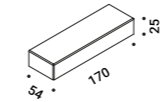

Dimmable controller	Not included	
	DALI - PUSH - 0/1-10V - TRIAC - IP20	1Z0000034