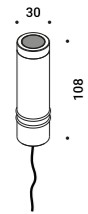

BUIO - SPOT

Maurici Ginés / 2023

Floor-Wall-Ceiling / Direct / Outdoor

Material

Finish .04 Matt Black

Note

Outdoor luminaire. Adjustable spike and wall versions. Available with transparent or black glass. AISI 316L stainless steel accessories for the spike and wall versions. Black cable (1 m).

BUIO - 13°

Black filter
6,2W
24V DC
2700K - 120lm / 3000K - 123lm
CRI >90
Beam 13°
UGR <19
Driver not included
IP67

Matt Black - 2700K
Matt Black - 3000K

1A5040408.27.20
1A5040408.30.20