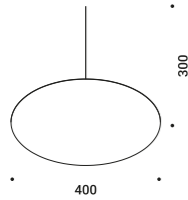

Ceiling / Indirect / Indoor

Material Metal - Methacrylate
Finish .27 Gravity Black

Note Ceiling luminaire. Disc with gravity black finish. Magnetic weight available for disc tilting. Black cable.

ASINTOTO

18W
Max 500mA DC
2700K - 1435lm / 3000K - 1478lm
CRI >90
Driver not included
IP20

Gravity Black - 2700K
Gravity Black - 3000K

1A4072708.27.20
1A4072708.30.20