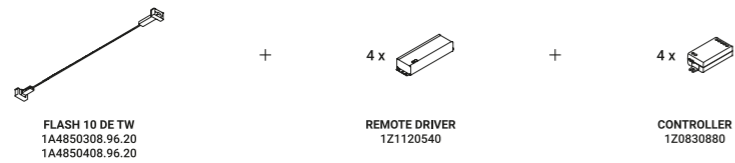

How to order -
FLASH 10 DE TW