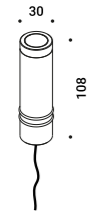

BUIO - 13°

Transparent filter
6,2W
24V DC
2700K - 239lm / 3000K - 246lm
CRI >90
Beam 13°
UGR <19
Driver not included

Matt Black - 2700K
Matt Black - 3000K

1A5080408.27.20
1A5080408.30.20