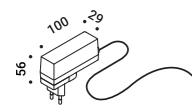

Optional accessories

Drivers