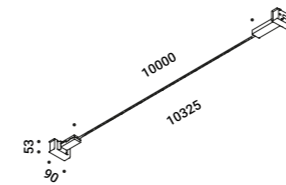

FLASH 10 TW
Tunable White
100W
24V DC
2700K / 6500K - 15300lm
CRI >90
Driver not included
IP20

Matt White - 2700K / 6500K
Matt Black - 2700K / 6500K

1A4830308.96.20
1A4830408.96.20