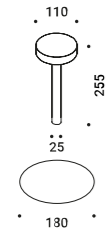

TeTaTeT Flûte

Davide Groppi / 2017

Table / Direct / Wireless

Material Metal - Methacrylate
Finish .03 Matt White

Note Chargeable table luminaire. Magnetic fixing transparent stem.
Magnetic LED module. Battery life: 9 hours.

TeTaTeT Flûte

2W
2700K - 167lm / 3000K - 180lm
CRI >90
ON/OFF
Driver with plug not included
USB cable included

IP20

Matt White - 2700K - ON/OFF
Matt White - 3000K - ON/OFF

1A2360308.27.00
1A2360308.30.00