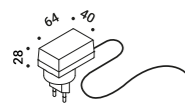

Optional accessories

Drivers

Driver with plug	Not included	
Matt Black	Input 110-240V - 50/60Hz Output 6V DC - 1A - 6W - IP20	1Z0000073

Other accessories

Rechargeable battery	Included	
Matt White	4,8V DC - NiMH 4300mAh	1A0430300.00.00
Matt Black	4,8V DC - NiMH 4300mAh	1A0430400.00.00
Matt Gold	4,8V DC - NiMH 4300mAh	1A0431800.00.00