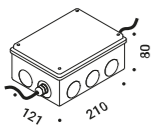

Optional accessories

Installation kits

Driver connector IP68	Included
1 Piece	1A1660000.00.00

Drivers