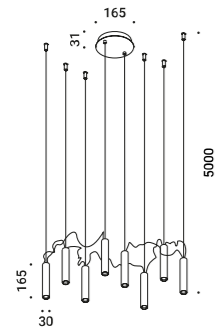

SIMBIOSI

Davide Groppi / 2015

Suspension / Direct / Indoor

Material Metal
Finish .03 Matt White .26 Total Black

Note Suspension luminaire. Matt white rose and red cables for the matt white finish. Matt black rose and anthracite grey cables for the matt black finish. AISI 304 stainless steel suspension cables.