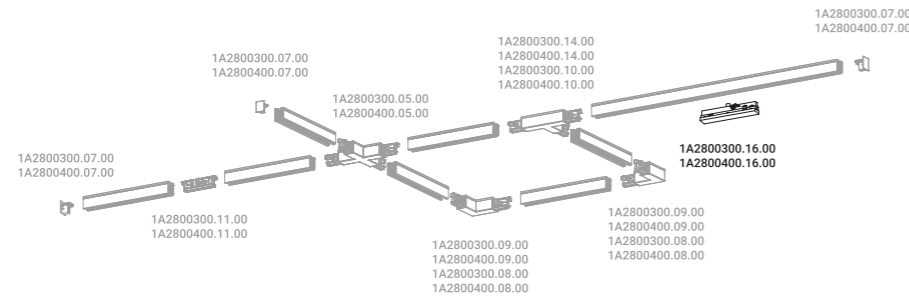

Power intermediate connector installation

Systems / Direct / Indoor

Material Metal - Polycarbonate

Finish .03 Matt White .04 Matt Black

Note Ceiling and wall track system.

Compulsory accessories

Installation kits

Track 1 m		Not included
Matt White	1A2800300.01.00	
Matt Black	1A2800400.01.00	

Track 2 m		Not included
Matt White	1A2800300.02.00	
Matt Black	1A2800400.02.00	

Track 3 m		Not included
Matt White	1A2800300.03.00	
Matt Black	1A2800400.03.00	

End cap		Not included
Matt White	1A2800300.07.00	
Matt Black	1A2800400.07.00	

Connectors

Power right connector		Not included
Matt White	1A2800300.13.00	
Matt Black	1A2800400.13.00	

Power left connector		Not included
Matt White	1A2800300.12.00	
Matt Black	1A2800400.12.00	

Power intermediate connector		Not included
Matt White	1A2800300.16.00	
Matt Black	1A2800400.16.00