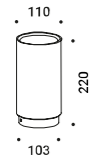

BUGIA

Davide Groppi / 2018

Table / Diffuse / Wireless

Material Metal - Methacrylate
Finish .18 Matt Gold

Note Chargeable table luminaire. Matt white diffuser. Gold finish base. Battery life: 9 hours.