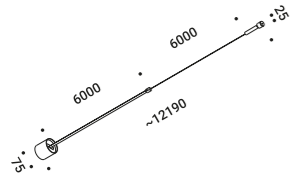

The light strip reaches into space, bending,
breaking and drawing abstract, mysterious patterns.

Systems / Indirect / Indoor

Material Metal - PVC
Finish .00 Standard

Note Special stainless steel and rubber profile stretched from wall to wall.
 Available in 6 / 12 m with a single power unit and uniform lighting.