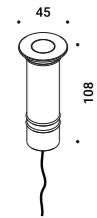

BUIO TRIM - 25°

Transparent filter
6,2W
24V DC
2700K - 300lm / 3000K - 309lm
CRI >90
Beam 25°
UGR <19
Driver not included

Matt Black - 2700K
Matt Black - 3000K

1A5180408.27.20
1A5180408.30.20