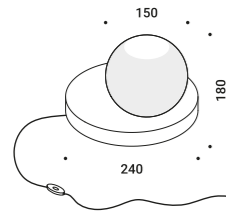

Table / Diffuse / Indoor

Material Glass - Oak wood
Finish .00 Standard

Note Table luminaire. Sanded glass ball. Oak wood base. Dimmer on the cable.
Black cable.