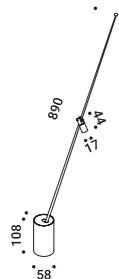

Table / Direct / Indoor

Material Carbon fiber - Metal
Finish .04 Matt Black

Note Table luminaire. Adjustable along the vertical axis. ON/OFF and push control. Black cable.

FM

1,5W
 5V DC
 2700K - 154lm / 3000K - 179lm
 CRI >90
 UGR <19
 Dimmer on board
 Driver with plug not included
 USB cable included