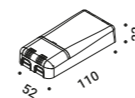

Matt White - 2700K
 Matt White - 3000K
 Brushed Brass - 2700K
 Brushed Brass - 3000K

1A2990308.27.20
 1A2990308.30.20
 1A2990808.27.20
 1A2990808.30.20

Optional accessories

Suspension kits

Drivers

Decentralization kit