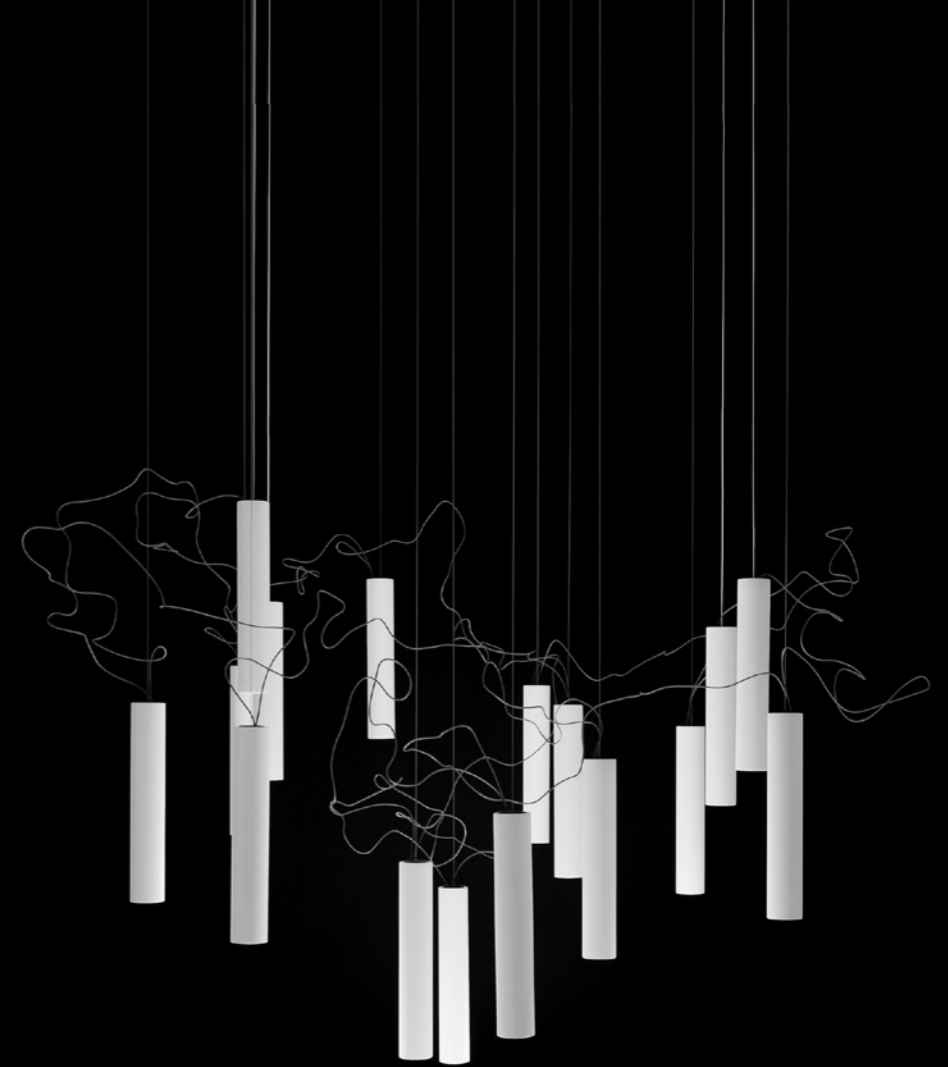

SIMBIOSI

Davide Groppi / 2015

Suspension / Direct / Indoor

Material Metal
Finish .03 Matt White .26 Total Black

Note Suspension luminaire. Matt white rose and red cables for the matt white finish. Matt black rose and anthracite grey cables for the matt black finish. AISI 304 stainless steel suspension cables.

SIMBIOSI

15W

220V - 50/60Hz

2700K - 931lm / 3000K - 960lm

CRI >90

Driver integrated

PUSH

IP20

Matt White - 2700K - PUSH

Matt White - 3000K - PUSH

Total Black - 2700K - PUSH

Total Black - 3000K - PUSH

1A2870308.27.04

1A2870308.30.04

1A2872608.27.04

1A2872608.30.04

Optional accessories

Suspension kits

Sloped ceiling suspension hook

Not included

Chrome plated - 1 Piece

1A0530000.00.00