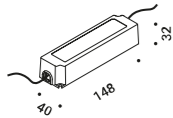

Optional accessories

Installation kits

Driver connector IP68		Included
1 Piece	1A1660000.00.00	

Drivers

Driver		Not included
110-240V	24V/25W/IP67/ON/OFF	1Z1120620