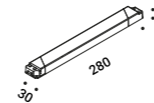

Drivers

Driver		Not included
100-240V	24V/50W/IP20/ON/OFF	1Z1120490