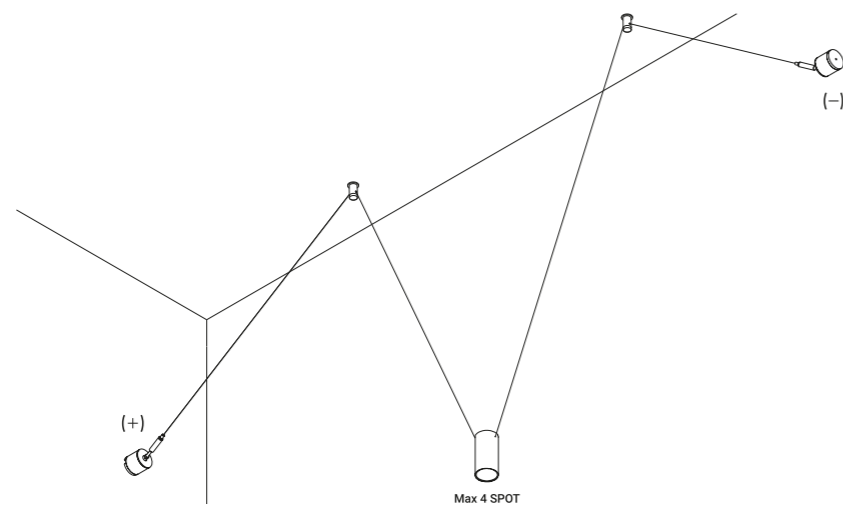

Suspension version