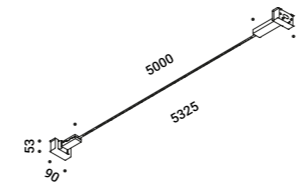

Note Tunable White describes the variable colour temperature controls from warm white to cool white light.

FLASH 5 DE TW
Dual emission - Tunable White
100W
24V DC
2700K / 6500K - 15300lm
CRI >90
Driver not included
◆ IP20

Matt White - 2700K / 6500K
Matt Black - 2700K / 6500K

1A4840308.96.20
1A4840408.96.20