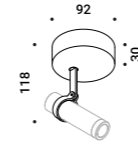

Wall bracket		Not included
Stainless Steel	Brushed INOX	1A4431000.00.00

Ceiling rose		Not included
Matt Black	Brushed INOX	1A4441000.00.00