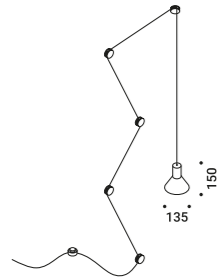

NEURO

Davide Groppi - Beppe Merlano / 2013

Suspension / Direct / Indoor

Material Metal
Finish .03 Matt White .04 Matt Black

Note Suspension luminaire. Five cable clips included. Matt white cable clips and white cable for the matt white finish. Matt black cable clips and black cable for the matt black finish.

NEURO

Max 15W - E27
220V - 50/60Hz
ON/OFF
Bulb not included

Matt White - ON/OFF
Matt Black - ON/OFF

1A0160308.00.00
1A0160408.00.00

Optional accessories

Installation kits

Wall and ceiling rose		Not included
Matt White		1A3440300.00.00
Matt Black		1A3440400.00.00

Clamp		Included
Matt White	1 Piece	1A3270300.00.00
Matt Black	1 Piece	1A3270400.00.00

Bulbs

LED - E27 - PAR30s		Not included
	220-240V - 9,5W - 25° 3000K - 760lm - CRI >80 Energy Efficiency F - Dimmable	1Y0330730