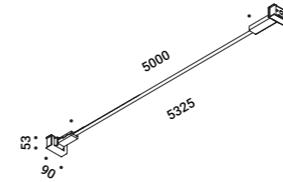

How to order -
INFINITO 5 TW

+

+

How to order -
INFINITO 10 TW

+

+

Note Tunable White describes the variable colour temperature controls from warm white to cool white light.

INFINITO 5 TW

Tunable White
50W
24V DC
2700K / 6500K - 7650lm
CRI >90
Driver not included
IP20

Matt White - 2700K / 6500K
Matt Black - 2700K / 6500K

1A4860308.96.20
1A4860408.96.20