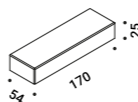

Dimmable controller		Not included
	DALI - PUSH - 0/1-10V - TRIAC - IP20	SHANGHAI 2 1Z0000034