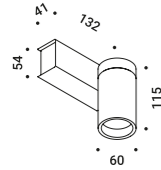

Wall-Ceiling / Direct / Indoor

Material Metal
Finish .03 Matt White .04 Matt Black

Note Wall luminaire. Adjustable in all directions.

DOT P 51

Max 10W - GU10
220V - 50/60Hz
ON/OFF
Bulb not included

Matt White - ON/OFF
Matt Black - ON/OFF

1A2490308.00.00
1A2490408.00.00

Optional accessories

Bulbs

LED - GU10 - PAR16

220-240V - 5,5W - 25°
3000K - 375lm - CRI >97
Energy Efficiency G - Dimmable

DOT P 51

1Y0330500

Not included

LED SORAA - GU10 - MR16

230V - 7,5W - 10°
2700K - 390lm - CRI >95
Energy Efficiency G - Dimmable

DOT P 51

1Y1580210

Not included

LED SORAA - GU10 - MR16

230V - 7,5W - 10°
3000K - 410lm - CRI >95
Energy Efficiency G - Dimmable

DOT P 51

1Y1580010

Not included

Other accessories

Darklight

LED SORAA - GU10 - MR16

LED SORAA - GU10

1Y1580040

Not included

25° beam filter

LED SORAA - GU10 - MR16

LED SORAA - GU10

1Y1580020

Not included

36° beam filter

LED SORAA - GU10 - MR16

LED SORAA - GU10

1Y1580030

Not included