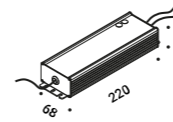

Optional accessories

Drivers

Driver	Not included
100-240V	24V/96W/IP67/1-10V
	INFINITO 6 / INFINITO 12 / 1Z1120540
	INFINITO 18 /
	INFINITO 5 TW /
	INFINITO 10 TW