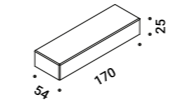

Dimmable controller	Not included
	DALI - PUSH - 0/1-10V - TRIAC - IP20
	INFINITO 6 / INFINITO 12 / 1Z0000034
	INFINITO 18