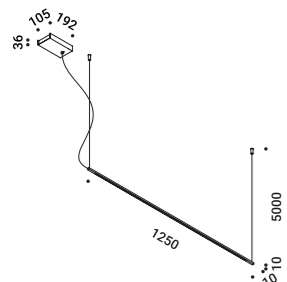

Suspension / Direct / Indoor

Material Metal - Methacrylate
Finish .03 Matt White .08 Brushed Brass

Note Suspension luminaire. Matt white rose. AISI 304 stainless steel suspension cables. Transparent cable.

SHANGHAI 1

Ceiling driver version
15W
220V - 50/60Hz
2700K - 592lm / 3000K - 619lm
CRI >90
Driver integrated
PUSH
IP20

Matt White - 2700K - PUSH	1A3260308.27.04
Matt White - 3000K - PUSH	1A3260308.30.04
Brushed Brass - 2700K - PUSH	1A3260808.27.04
Brushed Brass - 3000K - PUSH	1A3260808.30.04