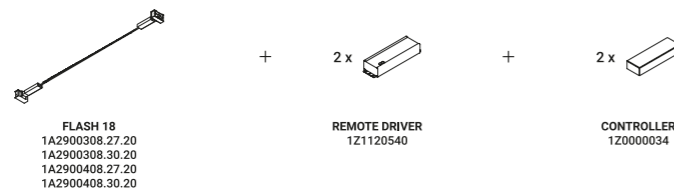

How to order - FLASH 18

Wall-Systems / Direct / Indoor

Material Metal
Finish .03 Matt White .04 Matt Black

Note Special stainless steel tape (9 mm) running from wall to wall. Available in 6 / 12 / 18 m with a single power unit and uniform lighting. Available in Dual emission (DE) and Tunable White (TW - 5 / 10 m) versions. LED strip that can be divided every 96,6 mm. DE versions are available with dual on/off (two drivers required).

FLASH 6
45W
24V DC
2700K - 5586lm / 3000K - 6708lm
CRI >90
Driver not included
◆ IP20

Matt White - 2700K	1A2130308.27.20
Matt White - 3000K	1A2130308.30.20
Matt Black - 2700K	1A2130408.27.20
Matt Black - 3000K	1A2130408.30.20

FLASH 12
90W
24V DC
2700K - 11172lm / 3000K - 13416lm
CRI >90
Driver not included
◆ IP20

Matt White - 2700K	1A2150308.27.20
Matt White - 3000K	1A2150308.30.20
Matt Black - 2700K	1A2150408.27.20
Matt Black - 3000K	1A2150408.30.20

FLASH 18
135W
24V DC
2700K - 16758lm / 3000K - 20124lm
CRI >90
Driver not included
◆ IP20

Matt White - 2700K	1A2900308.27.20
Matt White - 3000K	1A2900308.30.20
Matt Black - 2700K	1A2900408.27.20
Matt Black - 3000K	1A2900408.30.20