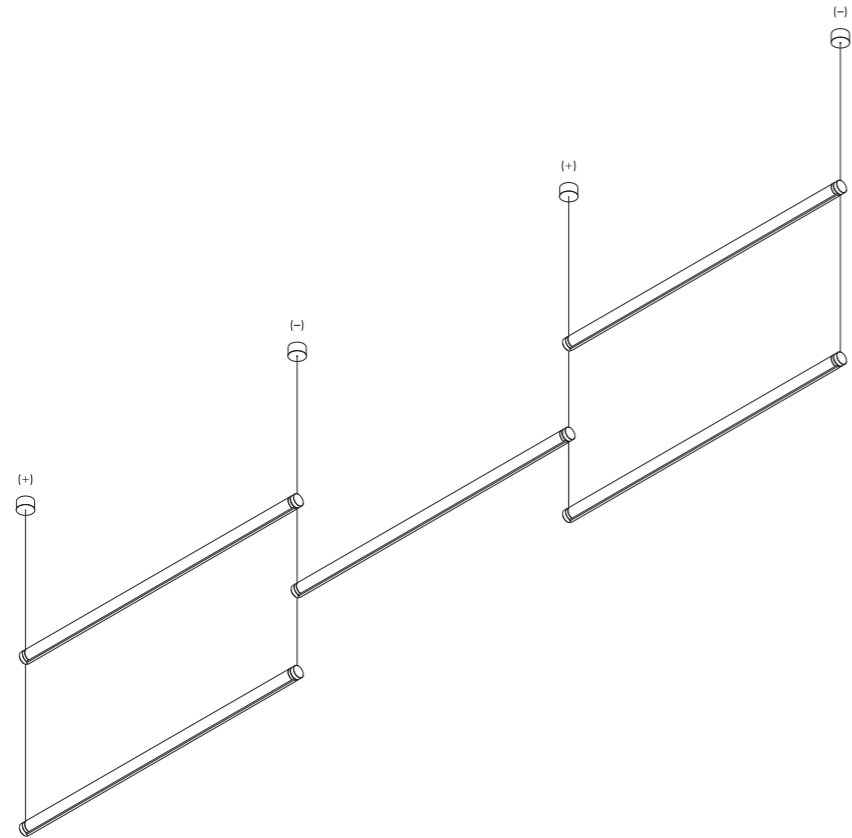

Example of single installation with ceiling suspension kit

Example of multiple installation with ceiling suspension kit

Example of multiple installation | Max 3 tubes for cable

MISS

Omar Carraglia / 2006

So slim and essential...
The fundamental concept of this project is minimalism.
A small tube that lights the table with wonder.
A real dual project: sign and light.