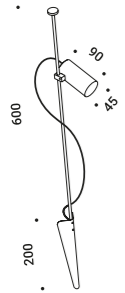

Floor-Outdoor / Direct / Outdoor

Material AISI 316L Stainless Steel - Metal
Finish .04 Matt Black

Note Outdoor lamp with spike. Adjustable in all directions. AISI 316L stainless steel stem. Black cable (5 m).

GRILLO

4,2W
24V DC
2700K - 262lm / 3000K - 282lm
CRI >90
Driver not included
IP67

Matt Black - 2700K
Matt Black - 3000K

1A3570408.27.20
1A3570408.30.20

Optional accessories

Installation kits

Driver connector IP68		Included
1 Piece		1A1660000.00.00

Additional stem 1 m		Not included
Standard	AISI 316L stainless steel	1A3590000.00.00