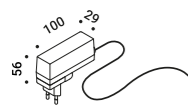

Optional accessories

Drivers