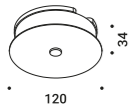

Kit ceiling rose and decentralizer			Not included
Matt White	White cable 3 m included	1A0770300.00.00	
Matt Black	Black cable 3 m included	1A0770400.00.00	

Optional accessories

Other accessories

Moisture barrier bag			Not included
Packaging for air and sea shipping	MOON 60 / MOON 60 DE	4A2820010	

Moisture barrier bag			Not included
Packaging for air and sea shipping	MOON 80	4A2840010	

Moisture barrier bag			Not included
Packaging for air and sea shipping	MOON 120	49860020	

Moisture barrier bag			Not included
Packaging for air and sea shipping	MOON 200	48780030	

Wooden crate			Not included
Packaging for air and sea shipping	MOON 120	49860010	

Wooden crate			Not included
Packaging for air and sea shipping	MOON 200	48780020