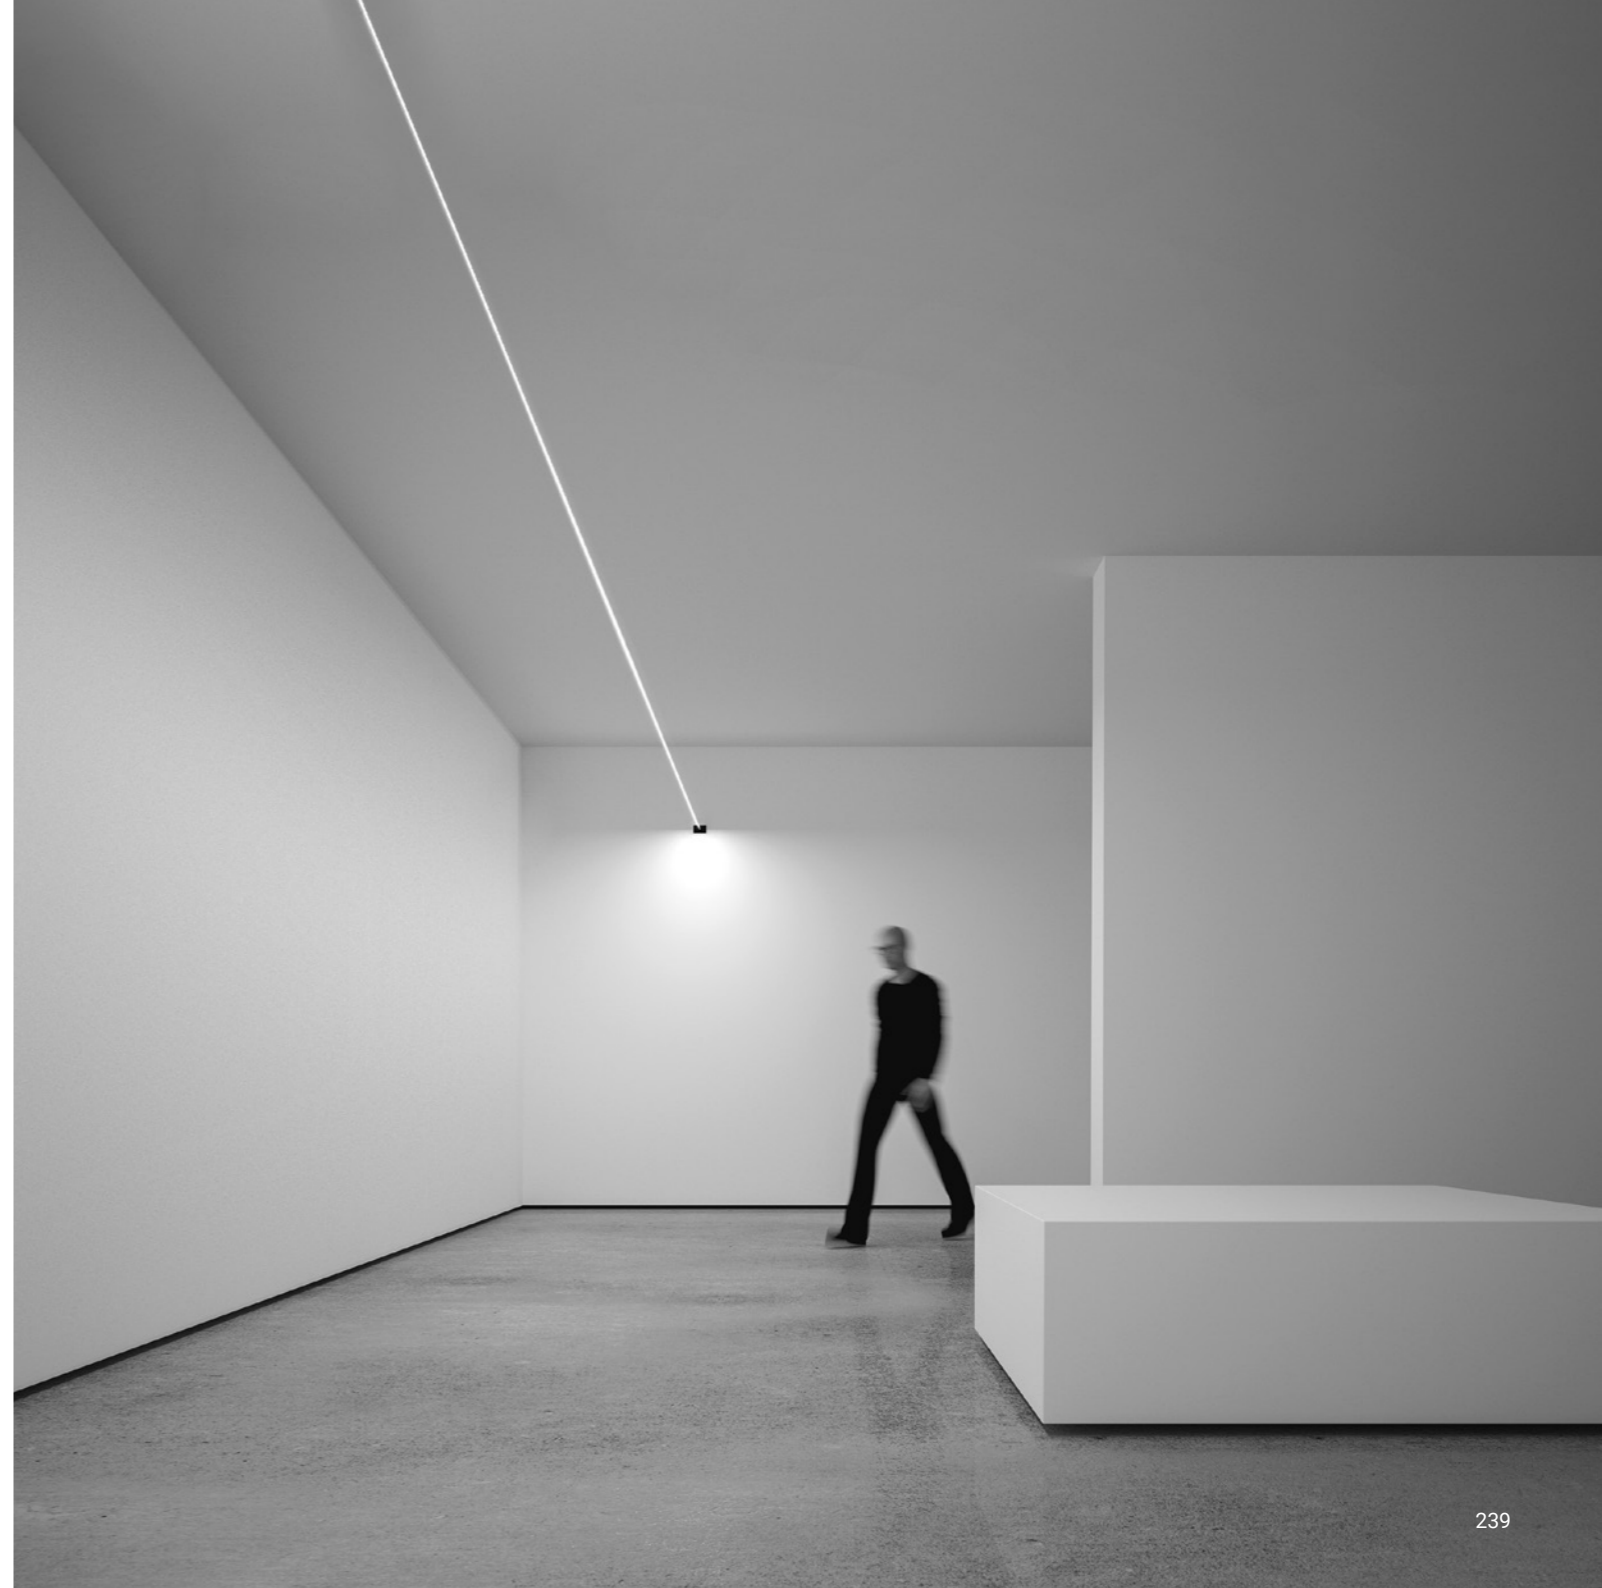

INFINITO

Davide Groppi / 2016

A spatial concept, it is continuous light.

An ultra-thin strip of special stainless steel just 18 mm wide "cuts" the space to produce indirect light. Infinito can be adapted to various situations, stretched from wall to wall or ceiling to floor. It comes in strips up to 36 metres in length (standard versions at 6 / 12 / 18 metres in length). Infinito breaks down the luminaire, turning it into something else, leaving only a trace, a line and then not even that, just light. This project pays homage to the art of Lucio Fontana and his spatial concepts.