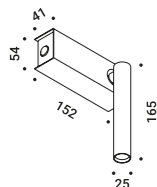

Lamp with a simple and essential shape.
For interiors and adjustable.

Wall-Ceiling / Direct / Indoor

Material Metal
Finish .03 Matt White .04 Matt Black

Note Wall luminaire. Adjustable in all directions.