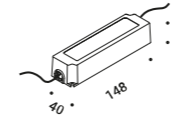

Drivers

Driver		Not included
110-240V	24V/25W/IP67/ON/OFF	1Z1120620

Light has found a home.
A lamp designed to welcome, illuminating the entrance.

Wall-Outdoor / Direct / Outdoor

Material Metal
 Finish .00 Standard