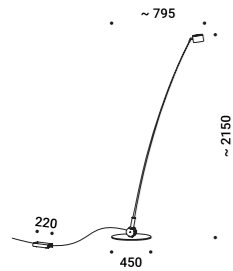

Floor / Direct / Indoor

Material Glass fiber - Metal
Finish **.03** Matt White **.04** Matt Black

Note Floor luminaire. Adjustable in all directions. Dimmer on the cable. White cable for the matt white finish, black cable for the matt black finish.

SAMPEI 230
21W
220V - 50/60Hz
2700K - 1808lm / 3000K - 1890lm
CRI >90
Driver integrated
Dimmer on board
IP20

Matt White - 2700K - Dimmer on board
Matt White - 3000K - Dimmer on board
Matt Black - 2700K - Dimmer on board
Matt Black - 3000K - Dimmer on board

1A3730308.27.06
1A3730308.30.06
1A3730408.27.06
1A3730408.30.06