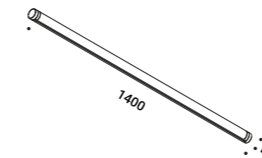

Suspension / Direct-Indirect / Indoor

Material Metal - PMMA
Finish .19 Polished Gold .28 Polished Black Chrome

Note Modular suspension luminaire. Adjustable along the horizontal axis. Transparent bar with refractive effect. LED module profile with matt black finish. Details with polished gold or black chrome finish. Matt white rose.