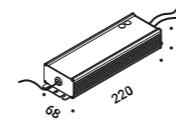

Optional accessories

Drivers

Driver	Not included		
100-240V	24V/96W/IP67/1-10V	FLASH 6 / FLASH 12 / FLASH 18 / FLASH 6 DE / FLASH 12 DE / FLASH 5 TW / FLASH 10 TW / FLASH 5 DE TW / FLASH 10 DE TW	1Z1120540