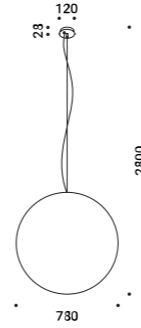

MOON 80
Max 15W - E27
220V - 50Hz
ON/OFF
Bulb not included
IP20

Standard - ON/OFF

|1A2840008.00.00 |