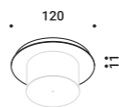

Wall adapter plate		Not included
Matt White	For mounting on brick masonry walls	1X0050300.01.00