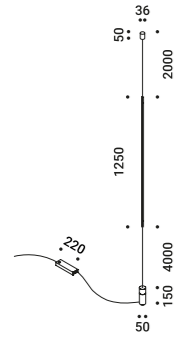

Floor-Suspension / Indirect / Indoor

Material Brass - Methacrylate
Finish **.03** Matt White **.04** Matt Black **.08** Brushed Brass

Note Floor luminaire with ceiling fixing. Adjustable along the vertical axis. Matt white rose. AISI 304 stainless steel suspension cable. Dimmer on the cable. Transparent cable. MASAI 2: version with power cable only and without driver.

MASAI 1

Driver with plug version
15,5W
220V - 50/60Hz
2700K - 600lm / 3000K - 619lm
CRI >90
Driver integrated
Dimmer on board
IP20

Matt White - 2700K - Dimmer on board	1A2720308.27.06
Matt White - 3000K - Dimmer on board	1A2720308.30.06
Matt Black - 2700K - Dimmer on board	1A2720408.27.06
Matt Black - 3000K - Dimmer on board	1A2720408.30.06
Brushed Brass - 2700K - Dimmer on board	1A2720808.27.06
Brushed Brass - 3000K - Dimmer on board	1A2720808.30.06