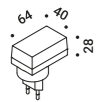

Optional accessories

Drivers