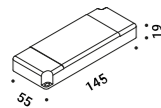

Optional accessories

Drivers

Driver		Not included
100-240V	12V/20W/IP20/1-10V	1Z0240900