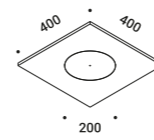

Optional accessories

Installation kits

Circular plasterboard panel 12,5 mm		Not included
Standard	Cut-out 400x400 mm Minimum space for mounting Ø 115 mm	1A4520000.00.00