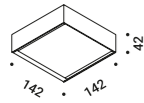

TOAST

Davide Groppi - Alberto Zattin / 2001

Wall / Diffuse / Indoor

Material	Glass - Metal			
Finish	.01 Polished Chrome	.03 Matt White	.04 Matt Black	.08 Brushed Brass
	.14 Brushed Chrome			
Note	Wall luminaire. Dual emission.			

TOAST

Max 100W - R7s

220V - 50/60Hz

ON/OFF

Bulb not included

IP20 0,5 m

Polished Chrome - ON/OFF

Matt White - ON/OFF

Matt Black - ON/OFF

Brushed Brass - ON/OFF

Brushed Chrome - ON/OFF

1A3290108.00.00

1A3290308.00.00

1A3290408.00.00

1A3290808.00.00

1A3291408.00.00