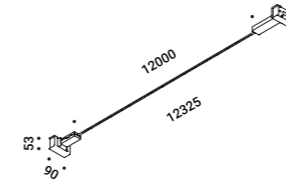

FLASH 12 DE

Dual emission
180W
24V DC
2700K - Up 11172lm - Down 11172lm /
3000K - Up 13416lm - Down 13416lm
CRI >90
Driver not included

Matt White - 2700K
Matt White - 3000K
Matt Black - 2700K
Matt Black - 3000K

1A1300308.27.20
1A1300308.30.20
1A1300408.27.20
1A1300408.30.20