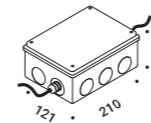

Drivers

Driver box	Not included
Input 110-240V - 50/60Hz Output 700mA - 20W - IP65 - DALI	1A3880008.700