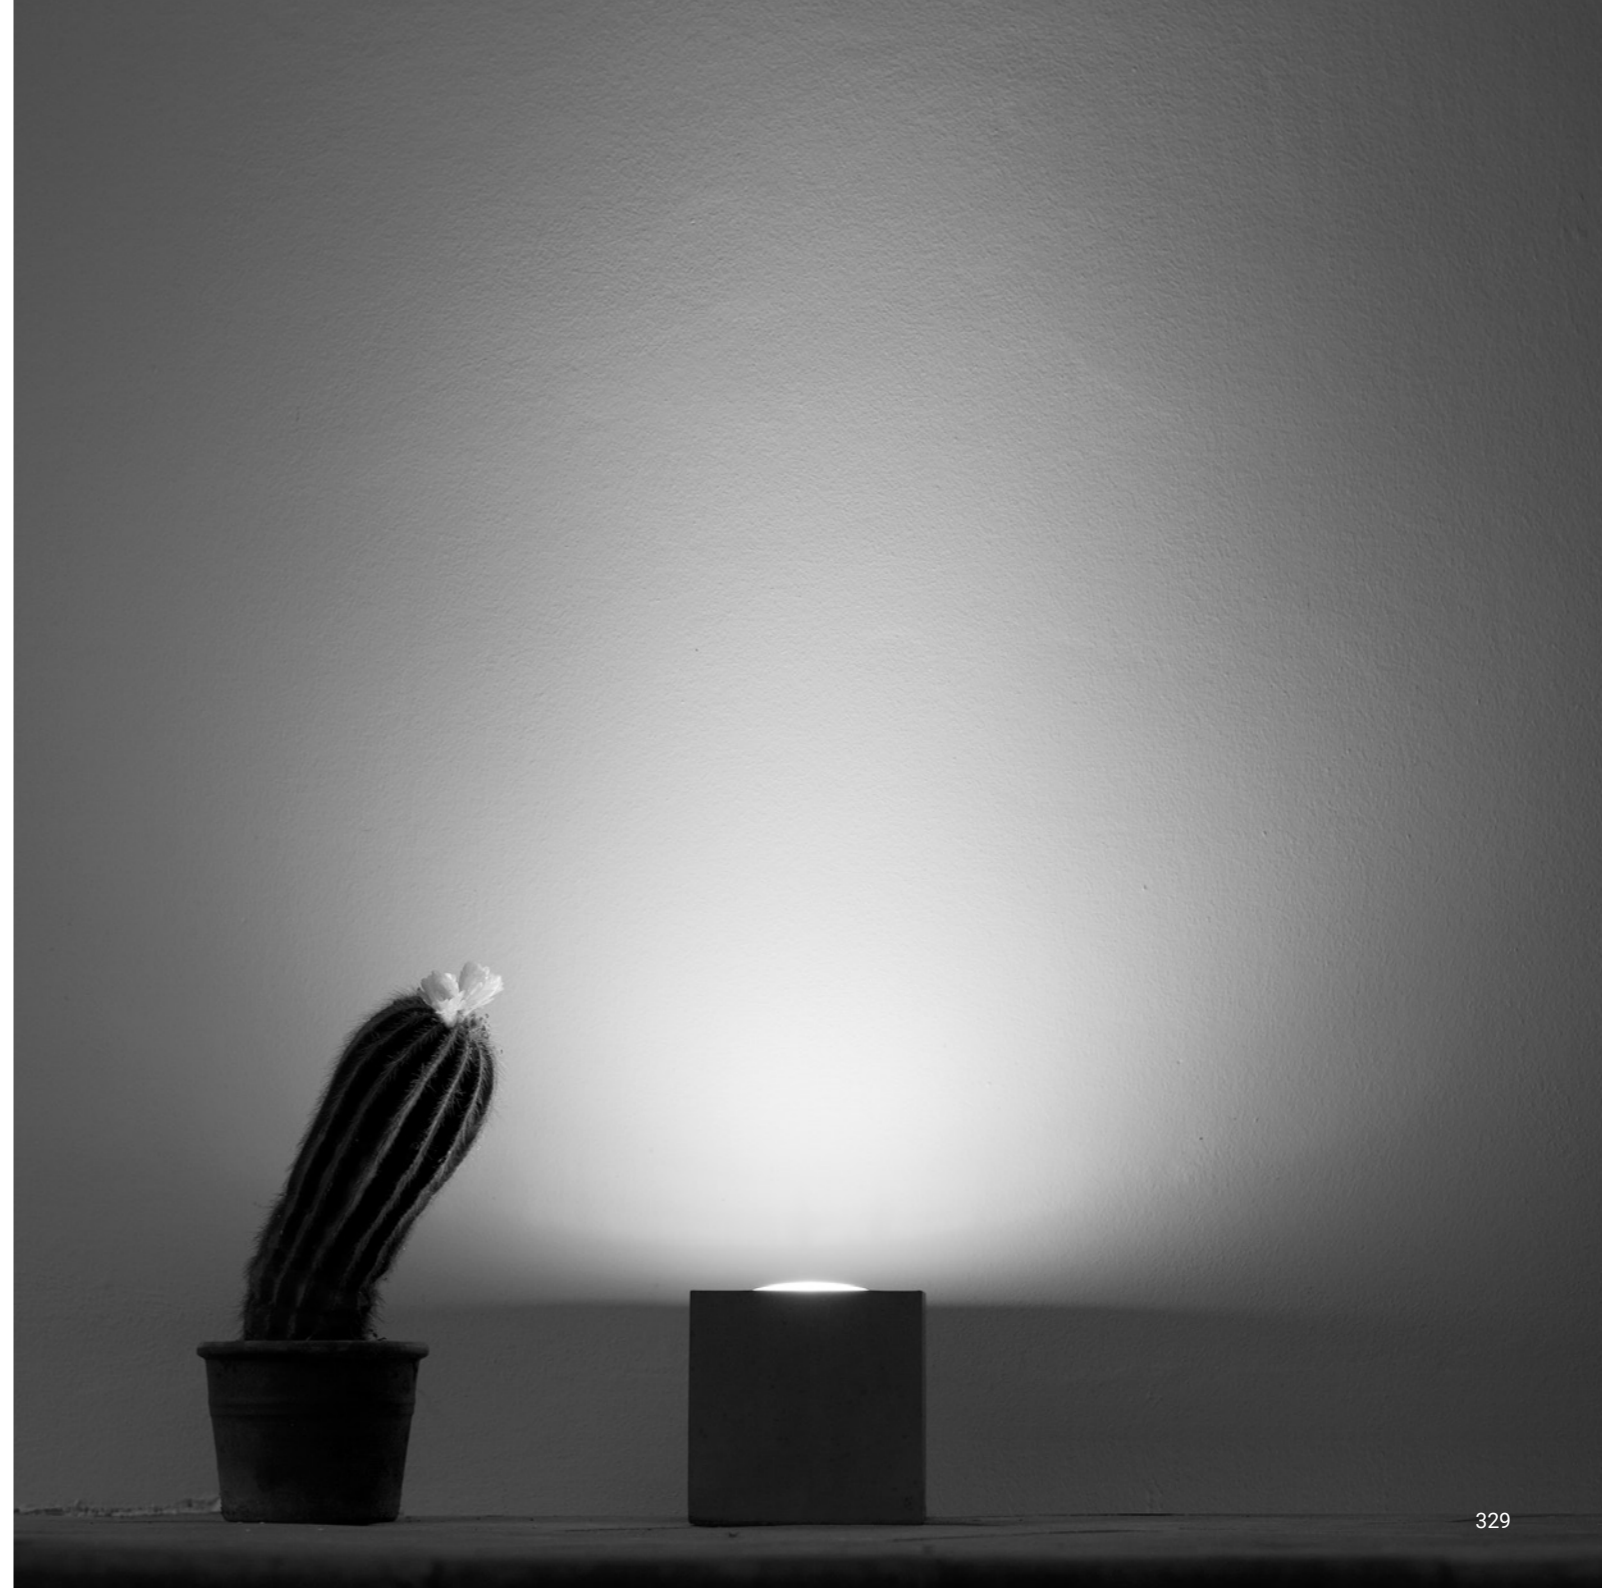

SAMPEI 440 OUTDOOR

Enzo Calabrese - Davide Groppi / 2011

A special project, an authentic ready-made.
Obtained from a fishing flexible rod, it is a delicate and elegant sign,
which brings to mind the subtle branches of a willow tree
or bamboo canes floating on a light breeze.
Sampei is an unexpected gift, it is the magic of looking up, using light as a hook,
and being amazed by so much weightlessness.
Indoor version also available.