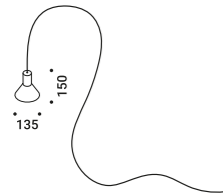

NEURO OUTDOOR

Davide Groppi - Beppe Merlano / 2022

Suspension-Outdoor / Direct / Outdoor

Material AISI 316L Stainless Steel - Metal
Finish .04 Matt Black .32 Copper Oxide

Note Outdoor suspension luminaire. Black cable (10 m).