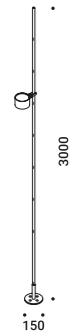

Outdoor-Floor / Direct / Outdoor

Material AISI 316L Stainless Steel - Metal
Finish .00 Standard

Note Outdoor floor luminaire. Adjustable along the vertical axis. AISI 316L stainless steel stem. Black cable (7 m).

BUBKA

8,4W
Max 700mA DC
2700K - 639lm / 3000K - 639lm
CRI >90
Driver not included
IP65

Standard - 2700K
Standard - 3000K

1A3600008.27.20
1A3600008.30.20

Optional accessories

Installation kits

Driver connector IP68	Included
1 Piece	1A1660000.00.00

Anchoring bolt	Not included
Cut-out Ø 250 mm Minimum space for mounting 350 mm	1A3620000.00.00