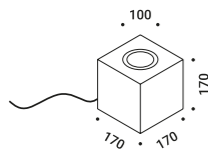

Floor-Outdoor / Direct / Outdoor

Material Cement - Metal

Finish .00 Standard

Note Outdoor floor luminaire. Concrete body. Black cable (2,5 m).