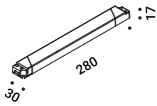

Drivers

Driver				Not included
100-240V	24V/50W/IP20/ON/OFF	Max 1 module	1Z1120490