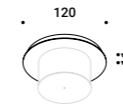

Version	Use	Product reference	Finish	Code
Ceiling suspension kit.01	For suspension cables	REFLEX S 2	Matt White	1X0010300.01.00
		SHANGHAI 1		
Ceiling suspension kit.02	For electrical cables	SHANGHAI 2	Matt Black	1X0010400.01.00
		SOTTILE 2		
Ceiling suspension kit.03	For suspension cables	SOTTILE 2 DE	Matt White	1X0010300.02.00
		MAGIA	Matt Black	1X0010400.02.00
Ceiling suspension kit.04	For electrical cables	MASAI 1	Matt White	1X0010300.03.00
		MASAI 2	Matt Black	1X0010400.03.00
Ceiling suspension kit.05	For suspension cables	ASINTOTO	Matt White	1X0010300.04.00
		REFLEX S 2		
Ceiling suspension kit.06	For electrical cables	SHANGHAI 2	Matt Black	1X0010400.04.00
		SOTTILE 2		
Ceiling suspension kit.07	For suspension cables	SOTTILE 2 DE	Matt White	1X0010300.05.00
		LOUIS XIV 2	Matt Black	1X0010400.05.00
Ceiling suspension kit.08	For electrical cables	SOTTOSOPRA 2		
Back plate	For masonry ceilings		Matt White	1X0050300.01.00