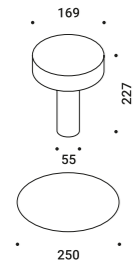

PoPuP

Davide Groppi / 2016

Table / Direct / Wireless

Material Metal - Methacrylate
Finish .03 Matt White

Note Chargeable table luminaire and speaker. Magnetic fixing stem. Battery life: 12 hours light only and 30 hours audio only at medium volume.