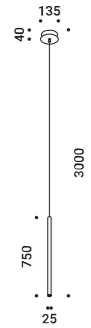

Suspension / Direct / Indoor

Material	Metal			
Finish	.03 Matt White	.04 Matt Black	.08 Brushed Brass	.26 Total Black

Note Suspension luminaire. Matt white rose and white cable for the matt white and matt black finish. Matt black rose and black cable for the total black and brushed brass finish. Single rose for more than one lamp on request. MISS 2: plasterboard version with magnetic fixing flat rose.