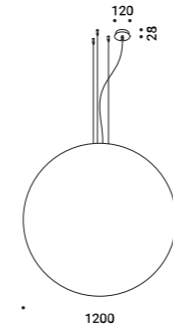

MOON 120
Max 2x25W - E27
220V - 50Hz
ON/OFF
Bulb not included
IP20

Standard - ON/OFF

|1A2850008.00.00 |