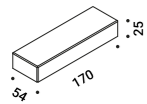

REFLEX

Michele Groppi / 2022

Wall / Indirect / Indoor

Material Metal - Mirror
Finish .04 Matt Black

Note Wall luminaire. Plane with mirror finish. Matt black rear plane.

REFLEX

18W
24V DC
2700K - 2158lm / 3000K - 2320lm
CRI >90
Driver not included
IP20

Matt Black - 2700K
Matt Black - 3000K

1A0850408.27.20
1A0850408.30.20

Optional accessories

Drivers

Driver		Not included
100-240V	24V/60W/IP67/1-10V	1Z1120260

Dimmable controller		Not included
	DALI - PUSH - 0/1-10V - TRIAC - IP20	1Z0000034