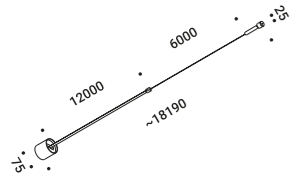

UTOPIA 12

125W
24V DC
2700K - 10133lm / 3000K - 10538lm
CRI >90
Driver not included
IP20

Standard - 2700K
Standard - 3000K

1A4600008.27.20
1A4600008.30.20