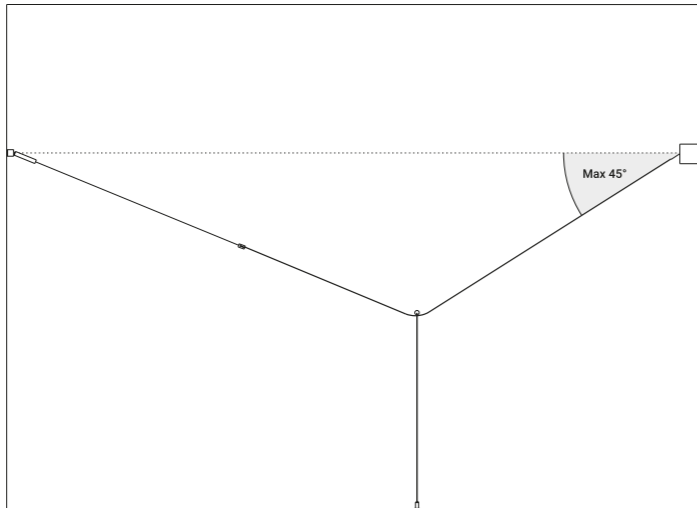

1A4490100.00.00 - Example of installation with accessory 2

TRACKS - PROFILES

Pure line in space.
Our Sistema track holds the light solution Dot.

Power right connector and power left connector installation