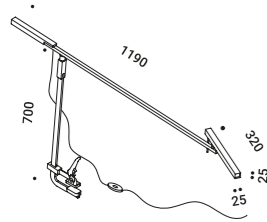

MORSETTO

Davide Groppi / 2017

Table / Direct / Indoor

Material Metal
Finish .04 Matt Black

Note Table luminaire. Adjustable in all directions. Shiny red clamp. Dimmer on the cable. Black cable.

MORSETTO

13W
24V DC
2700K - 700lm / 3000K - 753lm
CRI >90
UGR <19
Dimmer on board
Driver with plug not included

Matt Black - 2700K - Dimmer on board
Matt Black - 3000K - Dimmer on board

1A2520408.27.06
1A2520408.30.06

Optional accessories

Drivers

Driver with plug

Matt Black Input 110-240V - 50/60Hz
Output 24V DC - 18W - IP20

Not included

1Z0431020