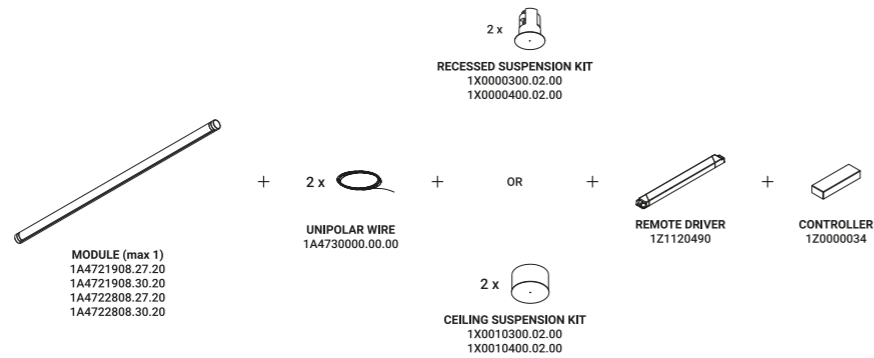

Single installation with recessed or ceiling suspension kit