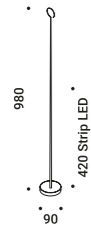

ANIMA

Davide Groppi - Giorgio Rava / 2021

Table-Floor / Indirect / Indoor

Material ABS - Carbon fiber - Metal
Finish .04 Matt Black

Note Table luminaire. Touch ON/OFF and adjustment. Black cable.