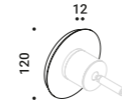

Optional accessories

Installation kits

Wall adapter plate			Not included
Matt White	For mounting on brick masonry walls		1A3030300.00.00

Wire guide			Not included
Matt Black	1 Piece		1A3040400.00.00

Weight kit for suspension version			Not included
	4 Pieces		1A3050000.00.00