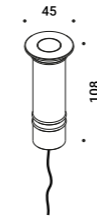

BUIO TRIM ELLIPTICAL

Transparent filter
6,2W
24V DC
2700K - 263lm / 3000K - 271lm
CRI >90
UGR <19
Driver not included

Matt Black - 2700K
Matt Black - 3000K

1A5190408.27.20
1A5190408.30.20