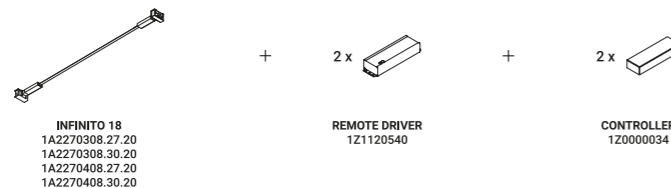

How to order - INFINITO 18

REMOTE DRIVER
1Z1120540

CONTROLLER
1Z0000034

Wall-Systems / Indirect / Indoor

Material Metal
Finish .03 Matt White .04 Matt Black

Note Special stainless steel tape (18 mm) stretched from wall to wall.
Available in 6 / 12 / 18 m with a single power unit and uniform lighting.
Available in Tunable White (TW - 5 / 10 m) version.
LED strip that can be divided every 96,6 mm.