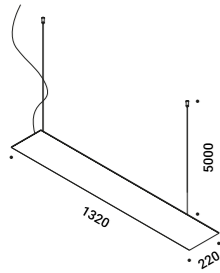

Suspension / Indirect / Indoor

Material Metal - Mirror
Finish .04 Matt Black

Note Suspension luminaire. Plane with mirror finish. Matt black rear plane. Matt white rose. AISI 304 stainless steel suspension cables. Black cable.

REFLEX S 2

Remote driver version
49W
Max 500mA DC
2700K - 5787lm / 3000K - 6156lm
CRI >90
Driver not included
IP20

Matt Black - 2700K
Matt Black - 3000K

1A4790408.27.20
1A4790408.30.20

Optional accessories

Suspension kits

Recessed suspension kit for 12,5 mm plasterboard		Not included
Matt White	For suspension cables - 1 Piece Plasterboard cut-out Ø 44 mm Minimum space for mounting 70 mm	1X0000300.01.00
Matt Black	For suspension cables - 1 Piece Plasterboard cut-out Ø 44 mm Minimum space for mounting 70 mm	1X0000400.01.00
Matt White	For electrical cables - 1 Piece Plasterboard cut-out Ø 44 mm Minimum space for mounting 70 mm	1X0000300.04.00
Matt Black	For electrical cables - 1 Piece Plasterboard cut-out Ø 44 mm Minimum space for mounting 70 mm	1X0000400.04.00

Ceiling suspension kit		Not included
Matt White	For suspension cables - 1 Piece	1X0010300.01.00
Matt Black	For suspension cables - 1 Piece	1X0010400.01.00
Matt White	For electrical cables - 1 Piece	1X0010300.04.00
Matt Black	For electrical cables - 1 Piece	1X0010400.04.00

Wall adapter plate		Not included
Matt White	For mounting on brick masonry walls	1X0050300.01.00

Drivers

Driver		Not included
220-240V(100-127V)	1000mA/60W(40W)/IP20/DALI	1Z0241140.1000