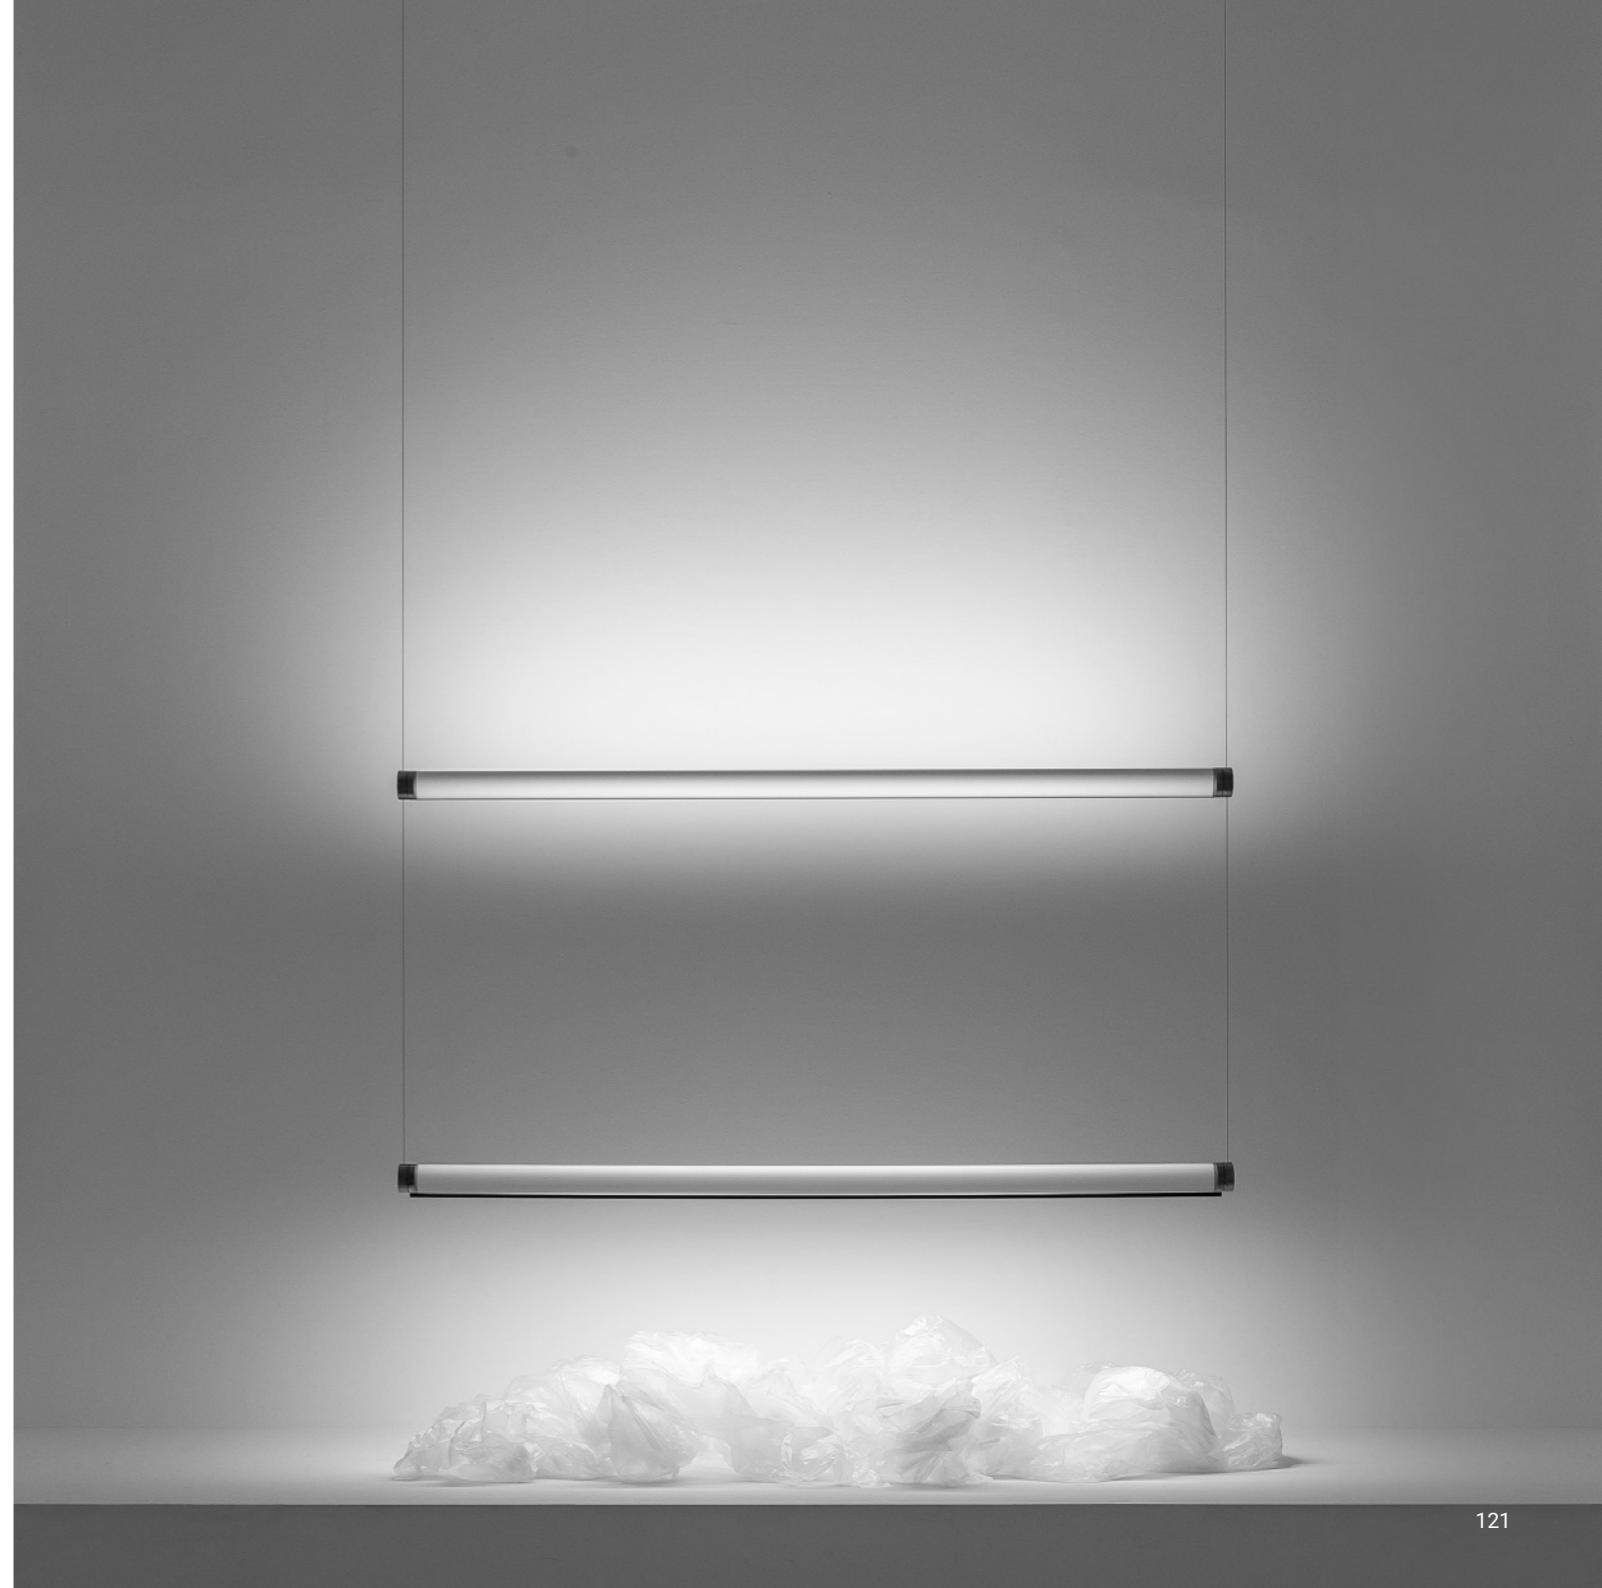

Example of single installation with ceiling suspension kit

Example of multiple installation with ceiling suspension kit

Example of multiple installation | Max 3 tubes for cable

MISS

Omar Carraglia / 2006

So slim and essential...
The fundamental concept of this project is minimalism.
A small tube that lights the table with wonder.
A real dual project: sign and light.