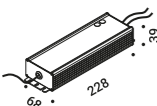

Driver				Not included
100-240V	24V/150W/IP67/1-10V	Max 6 modules	1Z1120500