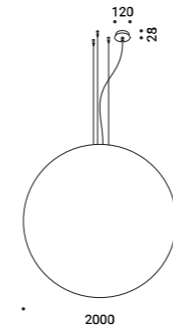

MOON 200
Max 4x25W - E27
220V - 50Hz
ON/OFF
Bulb not included
Transport excluded
IP20

Standard - ON/OFF

|1A2860008.00.00 |