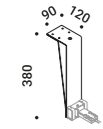

1A4870308.96.20
1A4870408.96.20

Optional accessories

Installation kits

Ceiling installation kit	Not included
Matt Black	1A0080400.00.00

Kit wall connection vertical sloped 45°	Not included
Matt Black	1A0120400.00.00