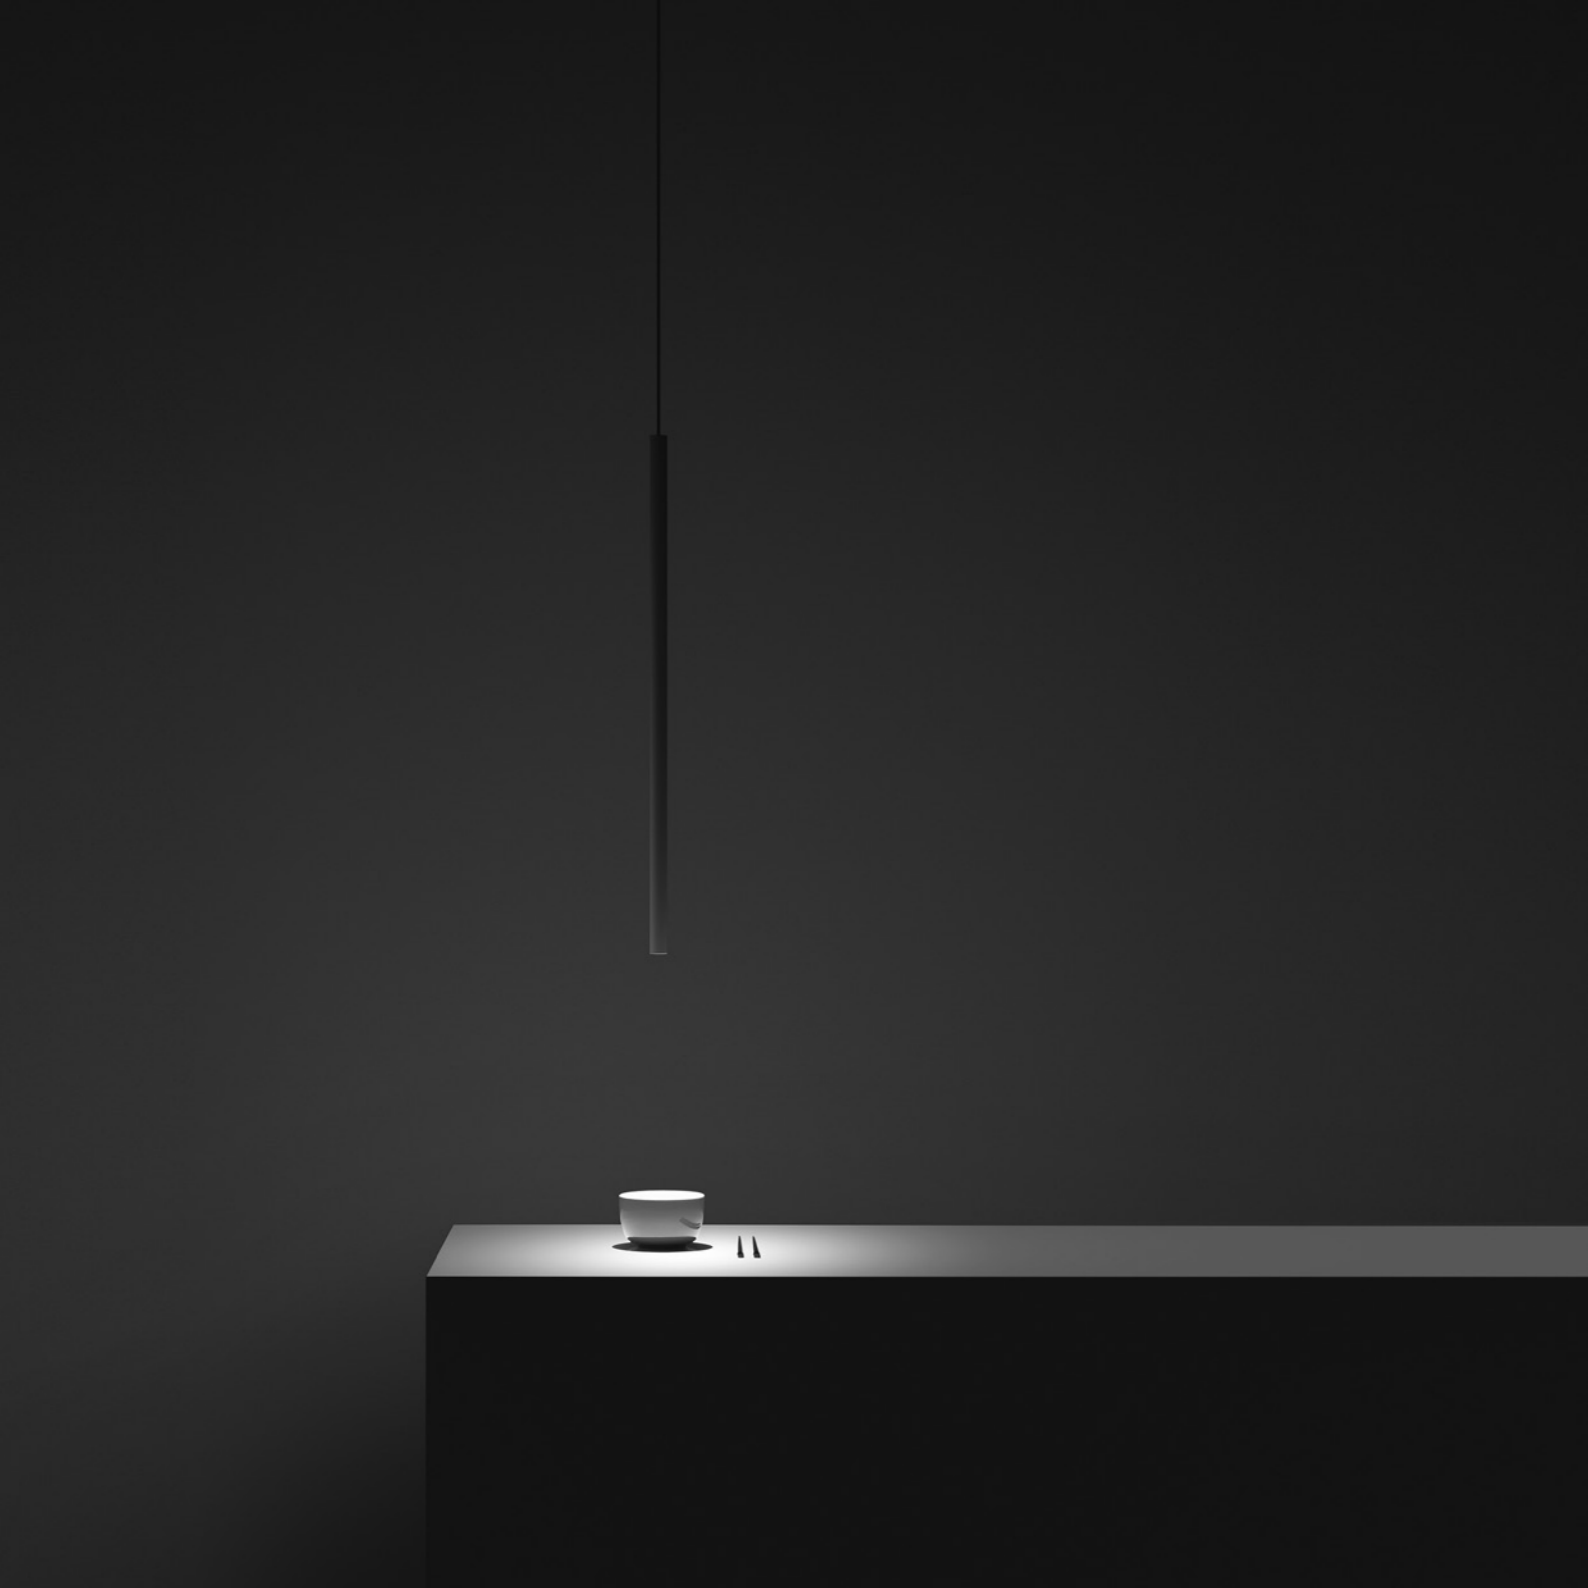

Example of single installation with ceiling suspension kit

Example of multiple installation with ceiling suspension kit

Example of multiple installation | Max 3 tubes for cable

MISS

Omar Carraglia / 2006

So slim and essential...
The fundamental concept of this project is minimalism.
A small tube that lights the table with wonder.
A real dual project: sign and light.