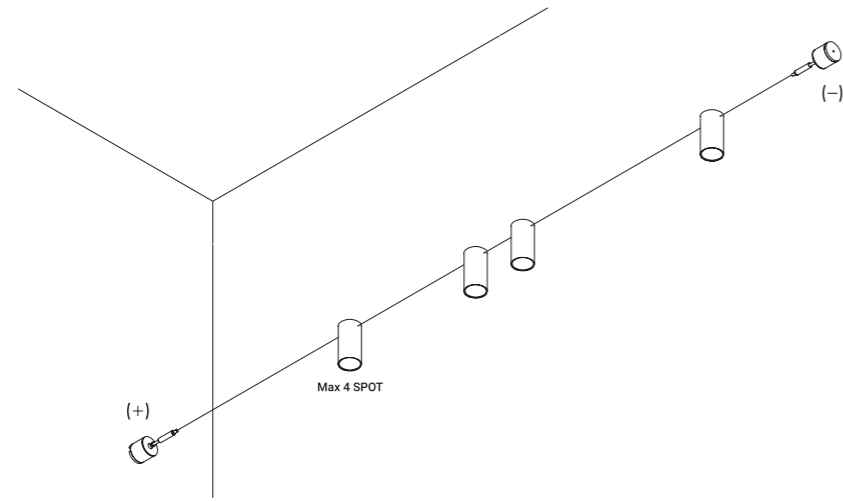

Remote driver version