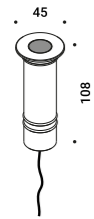

BUIO - TRIM

Maurici Ginés / 2023

Recessed / Direct / Outdoor

Material

Finish .04 Matt Black

Note Outdoor luminaire. Available with transparent or black glass. Black cable (1 m).

BUIO TRIM - 13°

Black filter
6,2W
24V DC
2700K - 120lm / 3000K - 123lm
CRI >90
Beam 13°
UGR <19
Driver not included
IP67

Matt Black - 2700K
Matt Black - 3000K

1A5120408.27.20
1A5120408.30.20