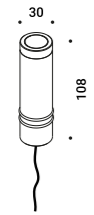

BUIO - 25°

Transparent filter
6,2W
24V DC
2700K - 300lm / 3000K - 309lm
CRI >90
Beam 25°
UGR <19
Driver not included

Matt Black - 2700K
Matt Black - 3000K

1A5100408.27.20
1A5100408.30.20