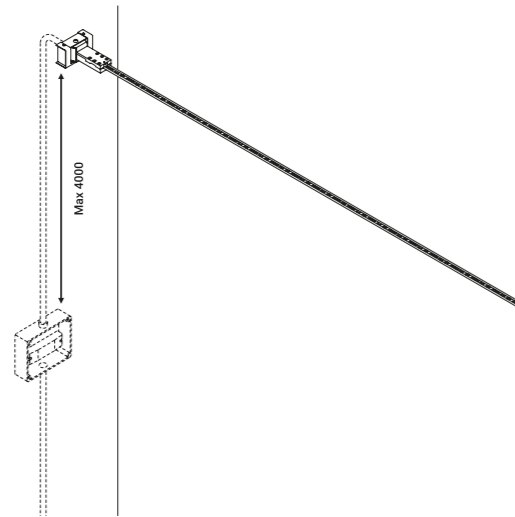

Example of installation with remote driver