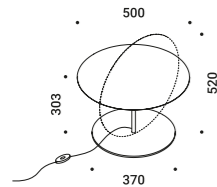

CALVINO

Davide Groppi / 2018

Table / Indirect / Indoor

Material Brass - Metal - Methacrylate - Mirror
Finish .00 Standard

Note Table luminaire. Disc with mirror finish adjustable in all directions. Matt blue rear disc. Matt black base. Brass stem. Dimmer on the cable. Black cable.