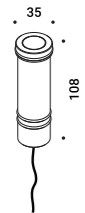

BUIO TRIMLESS - 25°

Transparent filter
6,2W
24V DC
2700K - 300lm / 3000K - 309lm
CRI >90
Beam 25°
UGR <19
Driver not included

Matt Black - 2700K
Matt Black - 3000K

1A5260408.27.20
1A5260408.30.20