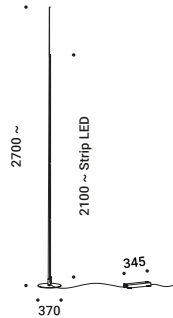

Floor / Indirect / Indoor

Material Glass fiber - Metal
Finish .04 Matt Black

Note Floor luminaire. Dimmer on the cable. Black cable.

ORIGINE 290

25W
220V
2700K - 1956lm / 3000K - 2075lm
CRI >80
Driver included
Dimmer on board
IP20

Matt Black - 2700K - Dimmer on board
Matt Black - 3000K - Dimmer on board

1A2300408.27.06
1A2300408.30.06