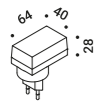

Optional accessories

Drivers