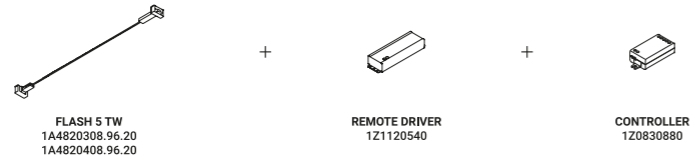

How to order -
FLASH 5 TW