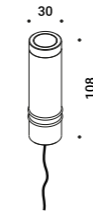

BUIO ELLIPTICAL

Transparent filter
6,2W
24V DC
2700K - 263lm / 3000K - 271lm
CRI >90
UGR <19
Driver not included

Matt Black - 2700K
Matt Black - 3000K

1A5110408.27.20
1A5110408.30.20