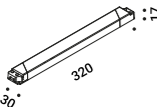

Driver				Not included
100-240V	24V/80W/IP20/ON/OFF	Max 3 module	1Z1120440