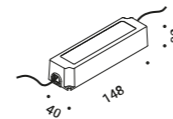

Optional accessories

Drivers