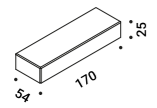

Optional accessories

Suspension kits

Wall adapter plate			Not included
Matt White	For mounting on brick masonry walls	1X0050300.01.00	

Drivers

Driver				Not included
100-240V	24V/50W/IP20/ON/OFF	Max 1 module	1Z1120490	

Driver				Not included
100-240V	24V/80W/IP20/ON/OFF	Max 3 module	1Z1120440	

Driver				Not included
100-240V	24V/150W/IP67/1-10V	Max 6 modules	1Z1120500	

Dimmable controller			Not included
	DALI - PUSH - 0/1-10V - TRIAC - IP20	1Z0000034