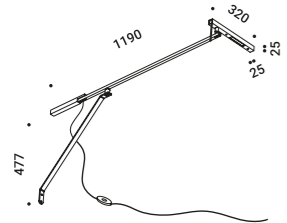

MORSETTO P

Davide Groppi / 2019

Wall / Direct / Indoor

Material Metal
Finish .04 Matt Black

Note Wall luminaire. Adjustable in all directions. Dimmer on the cable.
Black cable.

MORSETTO P

13W
24V DC
2700K - 700lm / 3000K - 753lm
CRI >90
UGR <19
Dimmer on board
Driver with plug not included

IP20

Matt Black - 2700K - Dimmer on board
Matt Black - 3000K - Dimmer on board

1A2570408.27.06
1A2570408.30.06

Optional accessories

Drivers

Driver with plug

Matt Black
Input 110-240V - 50/60Hz
Output 24V DC - 18W - IP20

Not included

1Z0431020