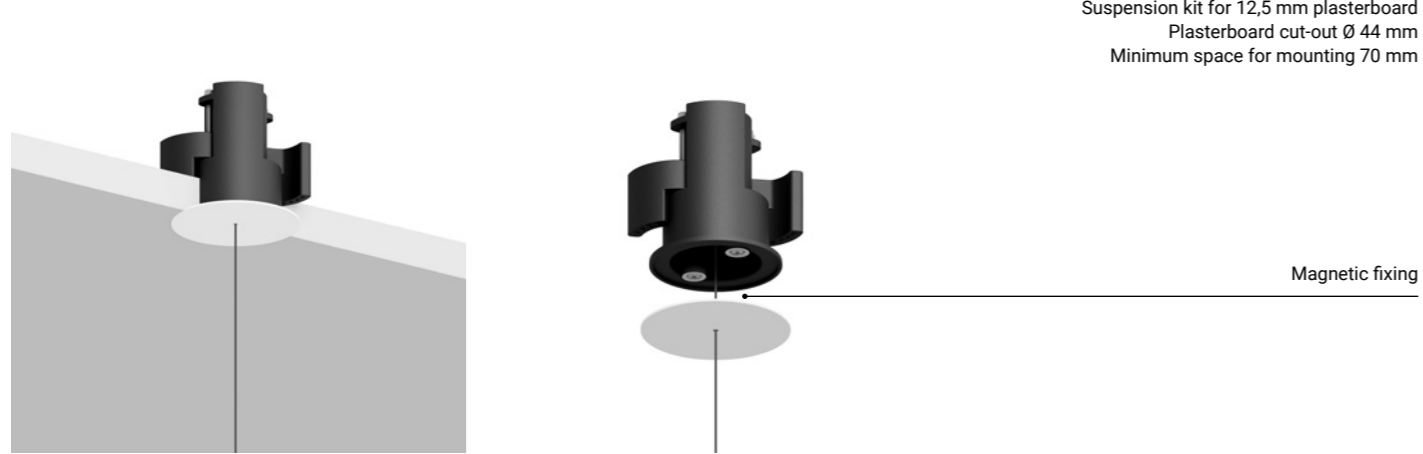

SUSPENSION KITS

Recessed suspension kit

Version	Use	Product reference	Finish	Code
Recessed suspension kit.01	For suspension cables	REFLEX S 2	Matt White	1X0000300.01.00
		SHANGHAI 1		
Recessed suspension kit.02	For electrical cables	SHANGHAI 2	Matt Black	1X0000400.01.00
		SOTTILE 2		
Recessed suspension kit.03	For suspension cables	SOTTILE 2 DE	Matt White	1X0000300.02.00
		MAGIA	Matt Black	1X0000400.02.00
Recessed suspension kit.04	For electrical cables	MASAI 1	Matt White	1X0000300.03.00
		MASAI 2	Matt Black	1X0000400.03.00
Recessed suspension kit.05	For suspension cables	ASINTOTO	Matt White	1X0000300.04.00
		REFLEX S 2		
Recessed suspension kit.06	For electrical cables	SHANGHAI 2	Matt Black	1X0000400.04.00
		SOTTILE 2		
Recessed suspension kit.07	For suspension cables	SOTTILE 2 DE	Matt White	1X0000300.05.00
		LOUIS XIV 2	Matt Black	1X0000400.05.00
Recessed suspension kit.08	For electrical cables	SOTTOSOPRA 2