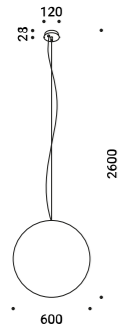

Suspension / Diffuse / Indoor

Material Japanese paper - PE
Finish .00 Standard

Note Suspension luminaire. PE and Japanese paper shade. Matt white rose. AISI 304 stainless steel suspension cable. White cable. Compulsory moisture barrier bag packaging for air and sea shipping. MOON 60 DE: version with dual emission and on/off. Transparent cable.

MOON 60
Max 15W - E27
220V - 50Hz
ON/OFF
Bulb not included
IP20

Standard - ON/OFF

|1A2820008.00.00 |