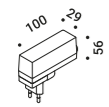

Optional accessories

Drivers