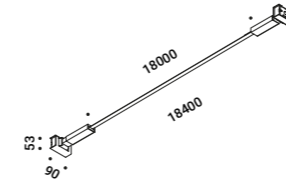

INFINITO 18
135W
24V DC
2700K - 16758lm / 3000K - 20124lm
CRI >90
Driver not included
IP20

Matt White - 2700K
Matt White - 3000K
Matt Black - 2700K
Matt Black - 3000K

1A2270308.27.20
1A2270308.30.20
1A2270408.27.20
1A2270408.30.20