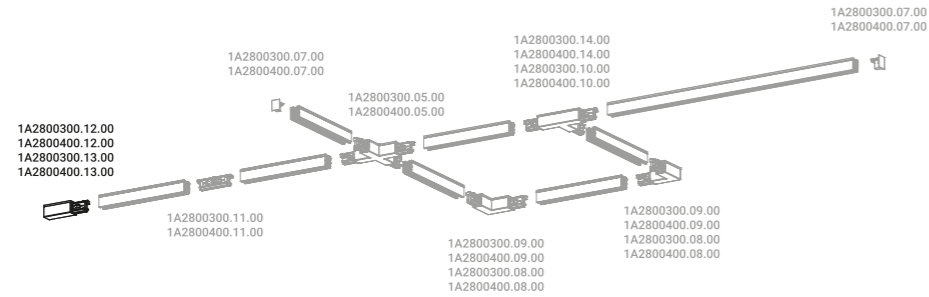

1A4490100.00.00 - Example of installation with accessory 2

TRACKS - PROFILES

Pure line in space.
Our Sistema track holds the light solution Dot.

Power right connector and power left connector installation