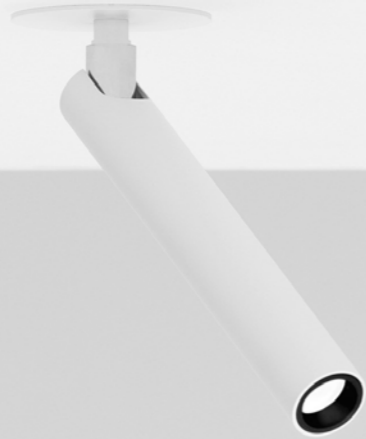

MIRA R

Omar Carraglia / 2015

A tool to light.

The luminaire is pure form, a simple container for the light source.
Light is incorporated into the space, becoming an architectural element.