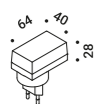

Optional accessories

Drivers