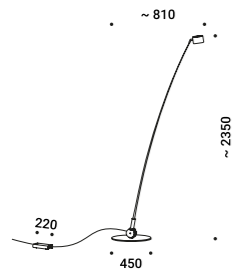

SAMPEI 260
21W
220V - 50/60Hz
2700K - 1808lm / 3000K - 1890lm
CRI >90
Driver integrated
Dimmer on board
IP20

Matt White - 2700K - Dimmer on board
Matt White - 3000K - Dimmer on board
Matt Black - 2700K - Dimmer on board
Matt Black - 3000K - Dimmer on board

1A3740308.27.06
1A3740308.30.06
1A3740408.27.06
1A3740408.30.06