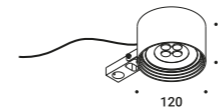

BUBKA BOLLARD

Daniele Sprega / 2021

Outdoor-Floor / Direct / Outdoor

Material AISI 316L Stainless Steel - Metal
Finish .00 Standard

Note Outdoor floor luminaire. Adjustable along the vertical axis. AISI 316L stainless steel stem. Black cable (9 m).

BUBKA BOLLARD

8,4W
Max 700mA DC
2700K - 350lm / 3000K - 350lm
CRI >90
Driver not included
IP65

Standard - 2700K
Standard - 3000K

1A1440008.27.20
1A1440008.30.20

Daniele Sprega / 2021

BUBKA BOLLARD

Optional accessories

Installation kits

Driver connector IP68	Included
1 Piece	1A1660000.00.00

Anchoring bolt	Not included
Cut-out Ø 250 mm Minimum space for mounting 350 mm	1A3620000.00.00

Lighting modules

Additional LED head	Not included
Matt Black	Max 700mA DC - 8,4W 2700K - 350lm - CRI >90 1A3610408.27.20
	Max 700mA DC - 8,4W 3000K - 350lm - CRI >90 1A3610408.30.20