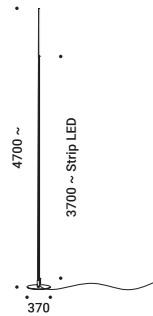

ORIGINE OUTDOOR

Davide Groppi - Giorgio Rava / 2020

Outdoor-Floor / Indirect / Outdoor

Material Glass fiber - Metal
Finish .04 Matt Black

Note Outdoor floor luminaire. Black cable (5 m).