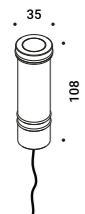

BUIO TRIMLESS - 32°

Transparent filter
6,2W
24V DC
2700K - 279lm / 3000K - 288lm
CRI >90
Beam 32°
UGR <19
Driver not included

Matt Black - 2700K
Matt Black - 3000K

1A5250408.27.20
1A5250408.30.20