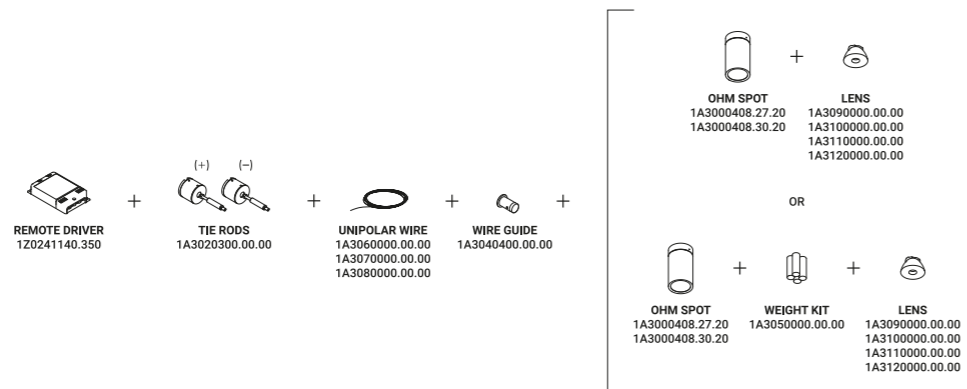

Remote driver version

Systems / Direct / Indoor

Material Metal - PA
Finish .04 Matt Black

Note Special unipolar wire stretched from wall to wall. Max 4 Spots.

OHM SPOT
3,2W
Max 350mA DC
2700K / 3000K
CRI >95
Driver not included

Matt Black - 2700K
Matt Black - 3000K

1A3000408.27.20
1A3000408.30.20