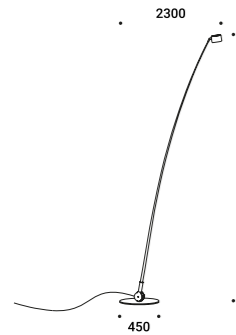

Compasso d'Oro ADI
Award 2014

SAMPEI 440 OUTDOOR

Enzo Calabrese - Davide Groppi / 2011

Floor-Outdoor / Direct / Outdoor

Material Glass fiber - Metal
Finish .03 Matt White .04 Matt Black

Note Outdoor floor luminaire. Adjustable in all directions. Black cable (5 m).