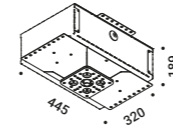

Optional accessories

Installation kits

Trapdoor for plasterboard 12,5 mm Not included			
Standard	Cut-out 205x205 mm	NULLA	1A3780000.00.00

Trapdoor for plasterboard 12,5 mm Not included			
Standard	Cut-out 415x415 mm	NULLA	1A3790000.00.00