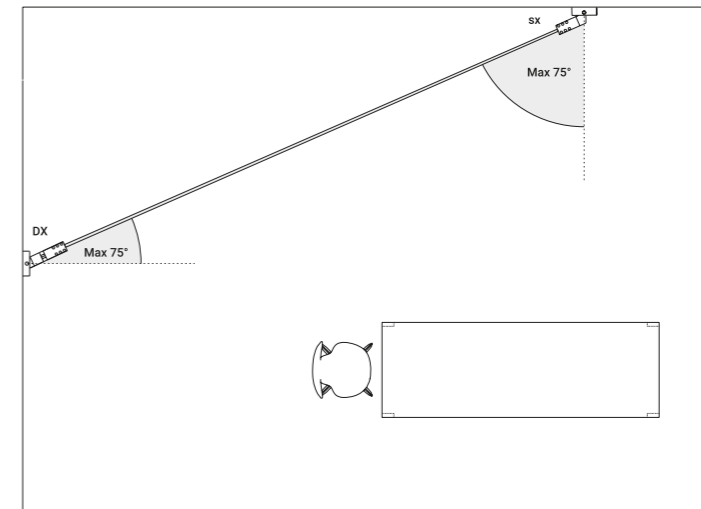

1A0340400.00.00 - 1A0350400.00.00 - Example of installation with kit wall connection sloped 75°