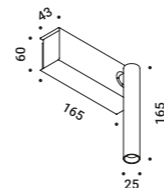

MIRA

8W
220V - 50Hz
2700K - 327lm / 3000K - 352lm
CRI >90
Driver integrated
PUSH

IP20

Matt White - 2700K - PUSH
Matt White - 3000K - PUSH
Matt Black - 2700K - PUSH
Matt Black - 3000K - PUSH

1A2280308.27.04
1A2280308.30.04
1A2280408.27.04
1A2280408.30.04