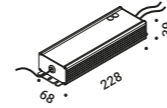

Drivers

Driver	Not included	
100-240V	24V/150W/IP67/1-10V	1Z1120500