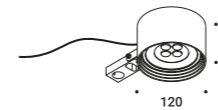

Lighting modules

Additional LED head	Not included
Matt Black	Max 700mA DC - 8,4W 2700K - 350lm - CRI >90 1A3610408.27.20
	Max 700mA DC - 8,4W 3000K - 350lm - CRI >90 1A3610408.30.20