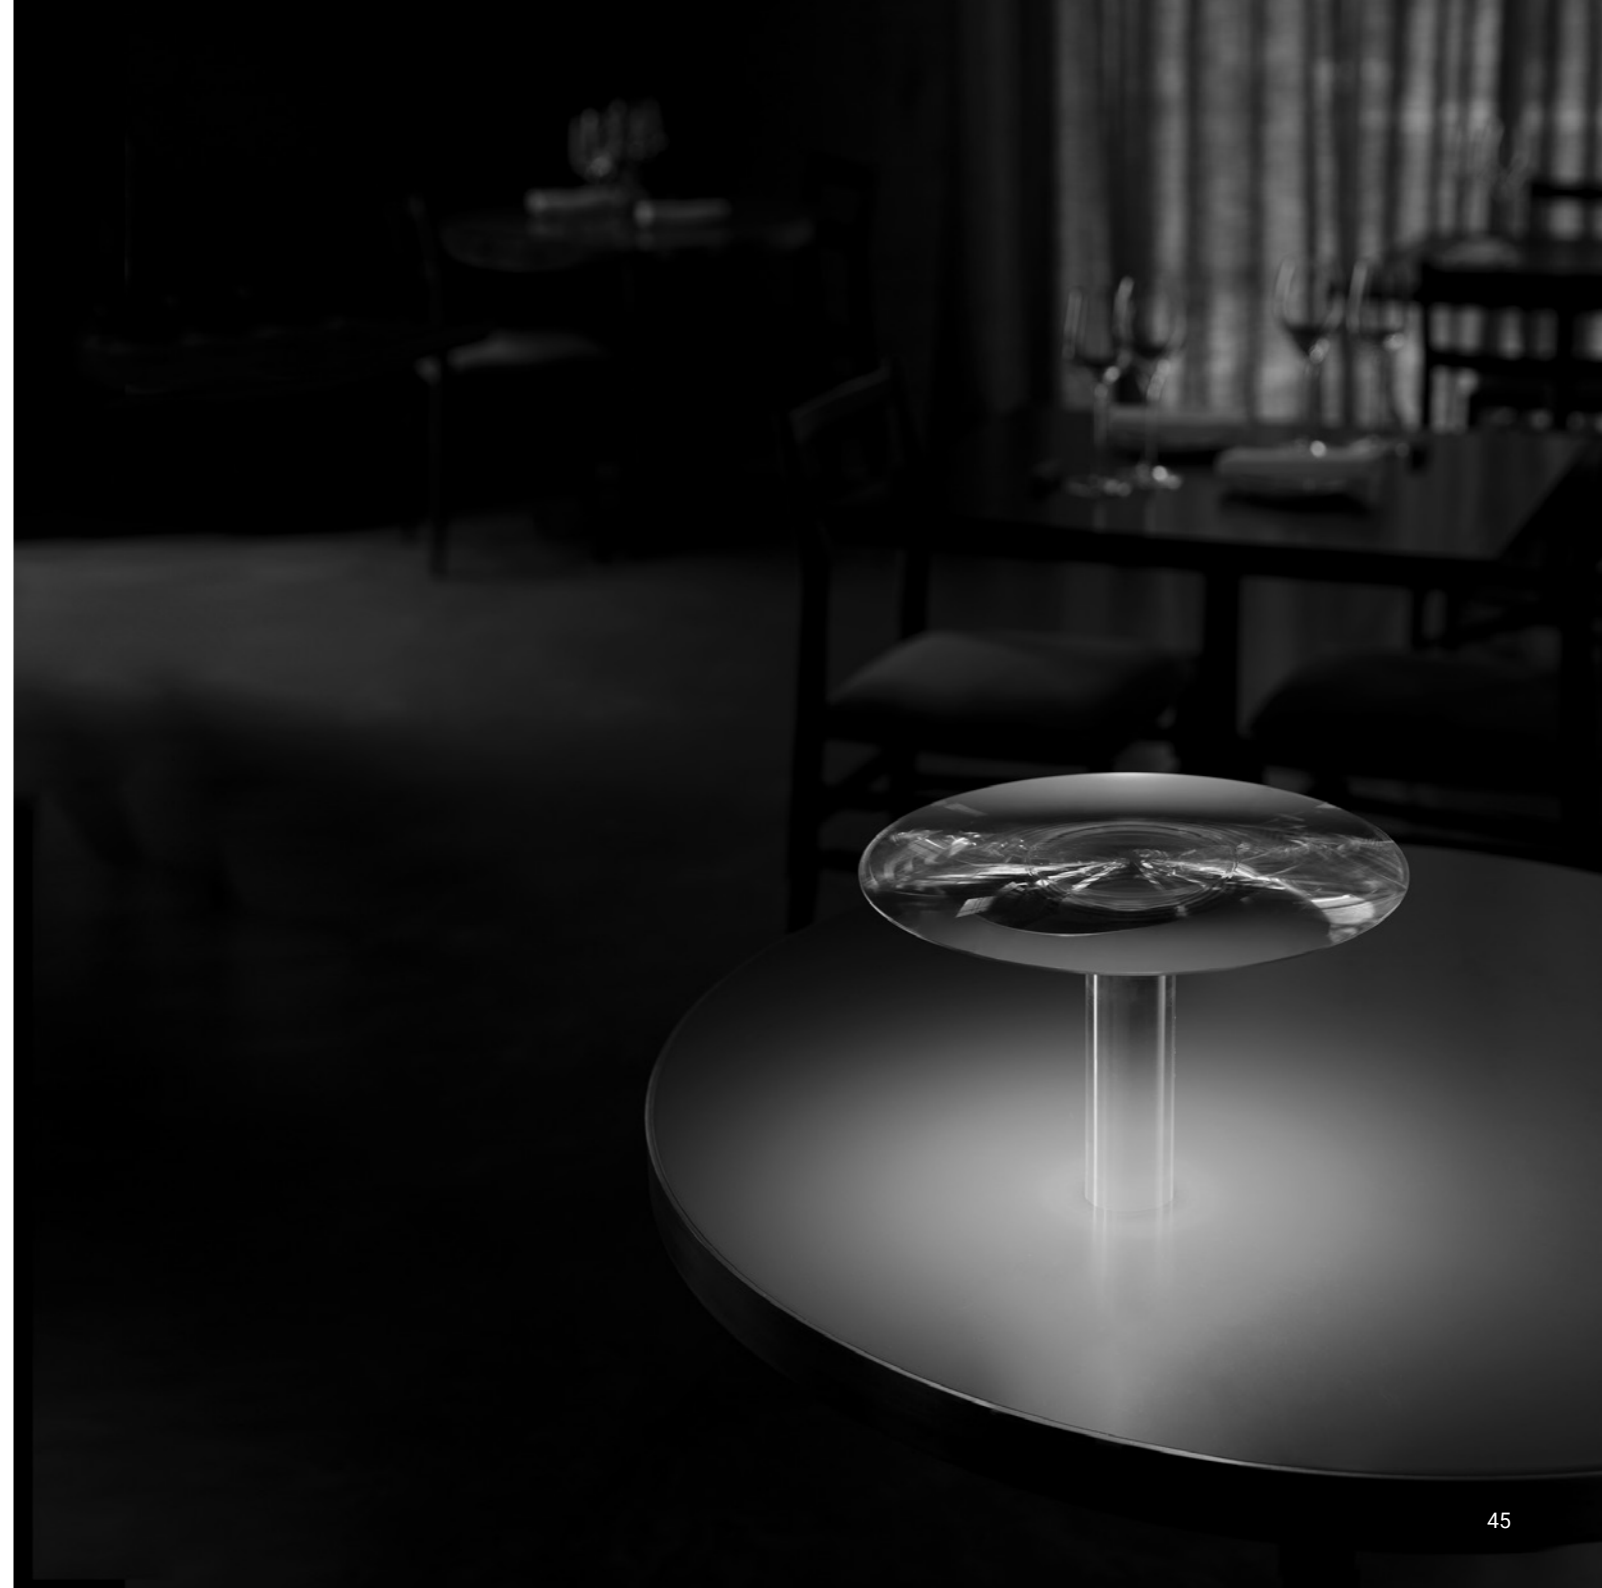

VIS À VIS

Michele Groppi / 2023

Table / Direct / Wireless

Material Metal - Methacrylate
Finish .00 Standard

Note Chargeable table luminaire. Transparent disc with refractive effect.
Magnetic fixing LED module and transparent stem. Battery life: 9 hours.

VIS À VIS

2W
2700K - 110lm / 3000K - 113lm
CRI >90
ON/OFF
Driver with plug not included
USB cable included

◆ IP20

Standard - 2700K - ON/OFF
Standard - 3000K - ON/OFF

1A4530008.27.00
1A4530008.30.00

Optional accessories

Drivers

Driver with plug		Not included
Matt Black	Input 110-240V - 50/60Hz Output 5V DC - 2A - 10W - IP20	1Z0000088

LED modules

LED module		Included
Matt White	5W - 2700K - 110lm - CRI >90 Rechargeable lithium battery 5V DC Li-Ion 4800mAh - Battery life 9 hours	1A5370008.27.00
	2W - 3000K - 113lm - CRI >90 Rechargeable lithium battery 5V DC Li-Ion 4800mAh - Battery life 9 hours	1A5370008.30.00

Other accessories

USB to USB-C cable		Included
Matt Black	Length 1 m	1Z0000132