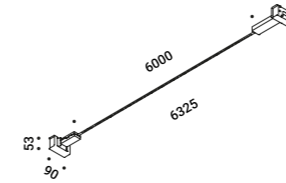

How to order -
FLASH 6 DE

+

REMOTE DRIVER
1Z1120540

+

CONTROLLER
1Z0000034

How to order -
FLASH 12 DE

+

REMOTE DRIVER
1Z1120540

+

CONTROLLER
1Z0000034

FLASH 6 DE

Dual emission
90W
24V DC
2700K - Up 5586lm - Down 5586lm /
3000K - Up 6708lm - Down 6708lm
CRI >90
Driver not included

Matt White - 2700K
Matt White - 3000K
Matt Black - 2700K
Matt Black - 3000K

1A1290308.27.20
1A1290308.30.20
1A1290408.27.20
1A1290408.30.20