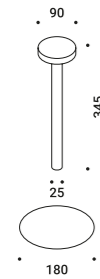

Table / Direct / Wireless

Material	ABS - Metal - Methacrylate		
Finish	.03 Matt White	.04 Matt Black	.18 Matt Gold

Note Chargeable table luminaire. Magnetic fixing stem. Touch ON/OFF.
Battery life: 12 hours.

TeTaTeT

2W
2700K - 165lm / 3000K - 178lm
CRI >90
ON/OFF
Driver with plug not included
◆ IP20

Matt White - 2700K - ON/OFF	1A0310308.27.00
Matt White - 3000K - ON/OFF	1A0310308.30.00
Matt Black - 2700K - ON/OFF	1A0310408.27.00
Matt Black - 3000K - ON/OFF	1A0310408.30.00
Matt Gold - 2700K - ON/OFF	1A0311808.27.00
Matt Gold - 3000K - ON/OFF	1A0311808.30.00