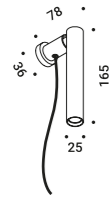

MIRA MAGNETIC

Omar Carraglia / 2015

Wall-Ceiling / Direct / Indoor

Material Metal
Finish .03 Matt White .04 Matt Black

Note Wall luminaire. Adjustable in all directions. Magnetic fixing. Dimmer on the cable. White cable.