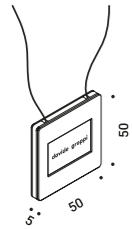

35MM

Alessandra Dallagiovanna - Davide Groppi / 2009

Objects / Diffuse / Wireless

Material Metal - Polycarbonate
Finish .00 Standard

Note Battery-operated wearable luminaire. Matt white front. Glossy black back. Customised image not included. Intermittent light.

35MM
0,3W
ON/OFF
Batteries 2xCR2032 included
CE IP20

Standard - ON/OFF

|1A2640000.00.00 |