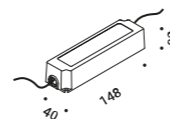

Optional accessories

Installation kits

Plasterboard frame 12,5 mm	Not included
Matt White	Cut-out 100x100 mm Minimum space for mounting 120 mm 1A4470300.00.00

Adapter plasterboard 25 mm	Not included
Standard	1A5030000.00.00

Drivers