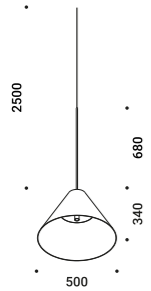

SOTTOSOPRA

Davide Groppi / 2023

Suspension / Direct-Indirect / Indoor

Material Metal
Finish .03 Matt White

Note Suspension luminaire. Matt white rose. Dual emission and on/off. White cable. SOTTOSOPRA 2: version with power cable only and without rose.