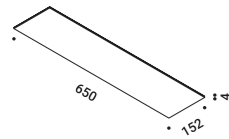

REFLEX

Michele Groppi / 2022

Wall / Indirect / Indoor

Material Metal - Mirror
Finish .04 Matt Black

Note Wall luminaire. Plane with mirror finish. Matt black rear plane.