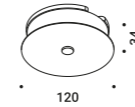

Optional accessories

Suspension kits

Decentralization kit			Not included
	MISS 1	1A0360000.00.00	

Kit ceiling rose and decentralizer Not included

Matt White	White cable 3 m included	MISS 1	1A0770300.00.00
Matt Black	Black cable 3 m included	MISS 1	1A0770400.00.00