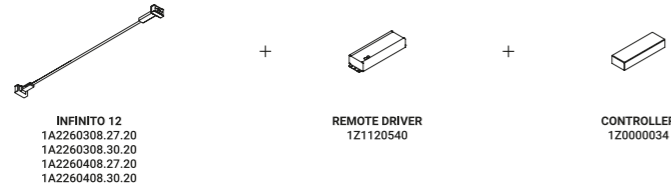

How to order - INFINITO 12

REMOTE DRIVER
1Z1120540

CONTROLLER
1Z0000034