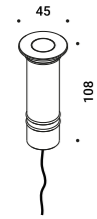

BUIO TRIM - 13°

Transparent filter
6,2W
24V DC
2700K - 239lm / 3000K - 246lm
CRI >90
Beam 13°
UGR <19
Driver not included

Matt Black - 2700K
Matt Black - 3000K

1A5160408.27.20
1A5160408.30.20