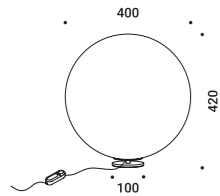

MOON T

Davide Groppi / 2019

Table / Diffuse / Indoor

Material Japanese paper - Metal - PE
Finish .00 Standard

Note Table luminaire. PE and Japanese paper shade. Gold finish base. Dimmer on the cable. White cable. Compulsory moisture barrier bag packaging for air and sea shipping.