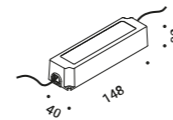

Optional accessories

Drivers