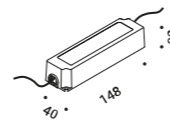

Optional accessories

Drivers

Driver		Not included
110-240V	24V/25W/IP67/ON/OFF	1Z1120620