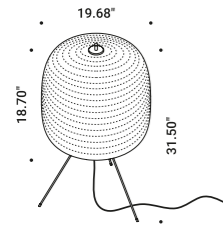

SHOJI OUTDOOR

Davide Groppi - Paola Lenti / 2013

Floor-Outdoor / Diffuse / Outdoor

Material Metal - PBT - Polycarbonate
Finish .00 Standard

Note Outdoor floor luminaire. Hand-stitched shade. Matt black stems. Black cable (196.85").