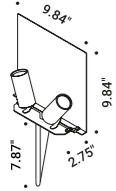

BELLADINOTTE

Maurizio Mancini / 2012

Floor-Outdoor / Indirect / Outdoor

Material Metal
Finish .00 Standard

Note Outdoor lamp with spike. Adjustable along the vertical axis. Plane with mirror finish. Matt green mirror finish rear plane. Black cable (196,85").