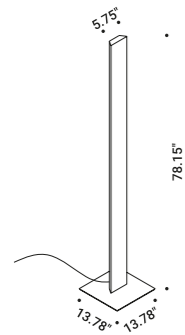

MOVIE

Omar Carraglia / 2005

Floor / Indirect / Indoor

Material Metal - Polycarbonate

Finish .03 Matt White .13 Black Brushed Stainless Steel

Note Floor luminaire. RGBW wireless control. Black cable.

MOVIE

80W

120V - 60Hz

2832lm

CRI >90

Driver integrated

Dimmer on board

RGBW wireless control

Matt White - RGBW - Dimmer on board

1A2740303.98.06

Black Brushed Stainless Steel - RGBW - Dimmer on board

1A2741303.98.06