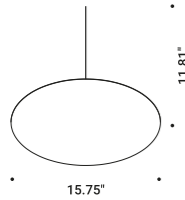

Ceiling / Indirect / Indoor

Material Metal - Methacrylate
Finish .27 Gravity Black

Note Ceiling luminaire. Disc with gravity black finish. Magnetic weight available for disc tilting. Black cable.

ASINTOTO

18W
Max 500mA DC
2700K - 1435lm / 3000K - 1478lm
CRI >90
Driver not included

Gravity Black - 2700K
Gravity Black - 3000K

1A4072703.27.20
1A4072703.30.20

Compulsory accessories

Drivers

Driver			Not included
220-240V(100-127V)	500mA/26,5W(26,5W)/IP20/DALI - PUSH	1Z0240530.500	
	- 1-10V