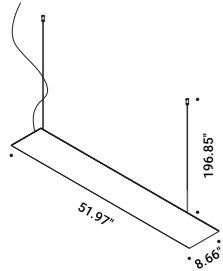

REFLEX S 2

Remote driver version
33W
Max 350mA DC - 60Hz
2700K - 4196lm / 3000K - 4464lm
CRI >90
Driver not included

Matt Black - 2700K
Matt Black - 3000K

1A4790403.27.20
1A4790403.30.20

Compulsory accessories

Drivers

Driver			Not included
220-240V(100-127V)	700mA/50W(40W)/IP20/DALI	REFLEX S 2	1Z0241140.700

Optional accessories

Suspension kits

Recessed suspension kit for 0.49" plasterboard			Not included
Matt White	For suspension cables - 1 Piece Plasterboard cut-out Ø 1.73" Minimum space for mounting 2.76"		1X0000300.01.00
Matt Black	For suspension cables - 1 Piece Plasterboard cut-out Ø 1.73" Minimum space for mounting 2.76"		1X0000400.01.00
Matt White	For electrical cables - 1 Piece Plasterboard cut-out Ø 1.73" Minimum space for mounting 2.76"	REFLEX S 2	1X0000300.04.00
Matt Black	For electrical cables - 1 Piece Plasterboard cut-out Ø 1.73" Minimum space for mounting 2.76"	REFLEX S 2	1X0000400.04.00

Ceiling suspension kit			Not included
Matt White	For suspension cables - 1 Piece		1X0010300.01.00
Matt Black	For suspension cables - 1 Piece		1X0010400.01.00
Matt White	For electrical cables - 1 Piece	REFLEX S 2	1X0010300.04.00
Matt Black	For electrical cables - 1 Piece	REFLEX S 2	1X0010400.04.00

Wall adapter plate			Not included
Matt White	For mounting on brick masonry walls		1X0050300.01.00