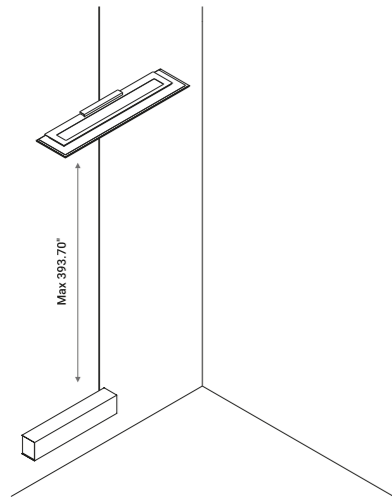

REFLEX: example of installation with wall/ceiling driver