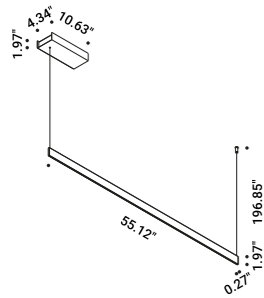

SOTTILE 1 DE

Ceiling driver version - Dual emission
2x22W
120V - 60Hz
2700K - Up 1692lm - Down 1692lm /
3000K - Up 1855lm - Down 1855lm
CRI >90 / 90
Driver integrated
DALI - PUSH - 1-10V

Brushed Bronze - 2700K - DALI - PUSH - 1-10V	1A4642903.27.07
Brushed Bronze - 3000K - DALI - PUSH - 1-10V	1A4642903.30.07
Brushed Black - 2700K - DALI - PUSH - 1-10V	1A4643603.27.07
Brushed Black - 3000K - DALI - PUSH - 1-10V	1A4643603.30.07