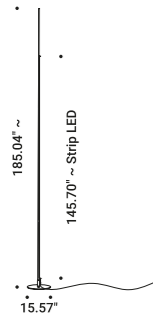

ORIGINE OUTDOOR

Davide Groppi - Giorgio Rava / 2020

Outdoor-Floor / Indirect / Outdoor

Material Glass fiber - Metal
Finish .04 Matt Black

Note Outdoor floor luminaire. Black cable (196,85").