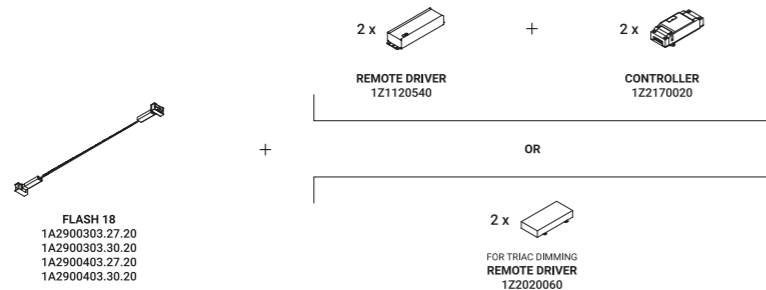

How to order - FLASH 18

Wall-Systems / Direct / Indoor

Material Metal
Finish .03 Matt White .04 Matt Black

Note Special stainless steel tape (0.39") running from wall to wall. Available in 236.22" / 472.44" / 708.66" with a single power unit and uniform lighting. Available in Dual emission (DE) and Tunable White (TW - 196.85" / 393.70") versions. LED strip that can be divided every 1.90". DE versions are available with dual on/off (two drivers required).

FLASH 6
Max 45W
24V DC
2700K - 5592lm / 3000K - 5700lm
CRI >90
Driver not included
UL LISTED

Matt White - 2700K	1A2130303.27.20
Matt White - 3000K	1A2130303.30.20
Matt Black - 2700K	1A2130403.27.20
Matt Black - 3000K	1A2130403.30.20

FLASH 12
Max 90W
24V DC
2700K - 11184lm / 3000K - 11400lm
CRI >90
Driver not included
UL LISTED

Matt White - 2700K	1A2150303.27.20
Matt White - 3000K	1A2150303.30.20
Matt Black - 2700K	1A2150403.27.20
Matt Black - 3000K	1A2150403.30.20

FLASH 18
Max 135W
24V DC
2700K - 16758lm / 3000K - 20124lm
CRI >90
Driver not included

Matt White - 2700K	1A2900303.27.20
Matt White - 3000K	1A2900303.30.20
Matt Black - 2700K	1A2900403.27.20
Matt Black - 3000K	1A2900403.30.20