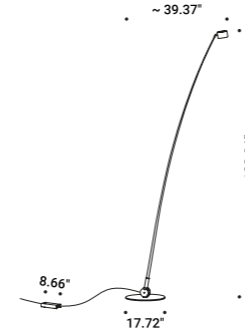

SAMPEI 290

17W
120V - 60Hz
2700K - 1370lm / 3000K - 1456lm
CRI >90
Driver integrated
Dimmer on board

Matt White - 2700K - Dimmer on board
Matt White - 3000K - Dimmer on board
Matt Black - 2700K - Dimmer on board
Matt Black - 3000K - Dimmer on board

1A3750303.27.06
1A3750303.30.06
1A3750403.27.06
1A3750403.30.06