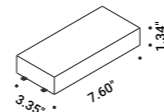

Driver				Not included
120-277V	24V/60W/IP20/TRIAC - 1-10V	SHANGHAI 2	1Z2020040