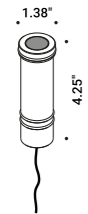

BUIO - TRIMLESS

Maurici Ginés / 2023

Recessed / Direct / Outdoor

Material

Finish .04 Matt Black

Note Outdoor luminaire. Available with transparent or black glass. Black cable (39,37").

BUJO TRIMLESS - 13°

Black filter
6,2W
24V DC
2700K - 120lm / 3000K - 123lm
CRI >90
Beam 13°
UGR <19
Driver not included