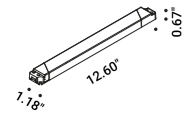

Driver				Not included
100-240V	24V/80W/IP20/ON/OFF	Max 3 modules	1Z1120440