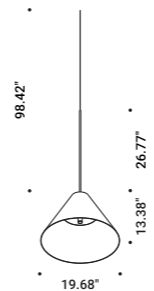

SOTTOSOPRA 2

Remote driver version
30W
Max 500mA DC
2700K - Down 228lm - Up 1827lm /
3000K - Down 245lm - Up 1876lm
CRI >90
UGR <19
Driver not included
2 Drivers required

Matt White - 2700K
Matt White - 3000K

1A4540303.27.20
1A4540303.30.20

Compulsory accessories

Drivers

Driver				Not included
110-240V	500mA/10W/IP20/TRIAC - 1-10V	SOTTOSOPRA 2	1Z2340010.500	

Driver				Not included
120-277V	500mA/30W/IP20/TRIAC - 1-10V	SOTTOSOPRA 2	1Z2020050.500	

Driver				Not included
220-240V(110-127V)	500mA/25W(13,5W)/IP20/DALI - PUSH - 1-10V	SOTTOSOPRA 2	1Z0241270.500	

Optional accessories

Suspension kits

Recessed suspension kit for 0.49" plasterboard				Not included
Matt White	For electrical cables - 1 Piece Plasterboard cut-out Ø 1.73" Minimum space for mounting 2.76"	SOTTOSOPRA 2	1X0000300.05.00	
Matt Black	For electrical cables - 1 Piece Plasterboard cut-out Ø 1.73" Minimum space for mounting 2.76"	SOTTOSOPRA 2	1X0000400.05.00