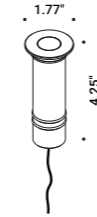

BUJO TRIM ELLIPTICAL

Transparent filter
6,2W
24V DC
2700K - 263lm / 3000K - 271lm
CRI >90
UGR <19
Driver not included

Matt Black - 2700K
Matt Black - 3000K

1A5190403.27.20
1A5190403.30.20