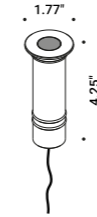

BUIO - TRIM

BUIO TRIM - 32°

Black filter
6,2W
24V DC
2700K - 140lm / 3000K - 144lm
CRI >90
Beam 32°
UGR <19
Driver not included

Matt Black - 2700K
Matt Black - 3000K

1A5130403.27.20
1A5130403.30.20