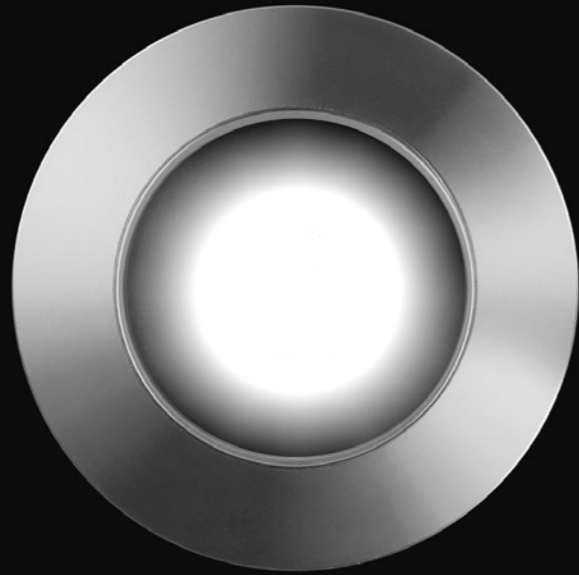

A tool to light.

The luminaire is pure form, a simple container for the light source.
Light is incorporated into the space, becoming an architectural element.