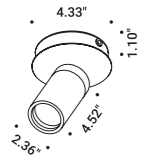

A simple, graphic solution.
Bringing accent lighting with an external wiring system.

TRICK TRACK

/ 2016

Wall-Ceiling / Direct / Indoor

Material Metal
Finish .03 Matt White .04 Matt Black

Note Ceiling luminaire. Adjustable in all directions. White cable (78.74") for the matt white finish. Black cable (78.74") for the matt black finish. Connects max 20 lamps.