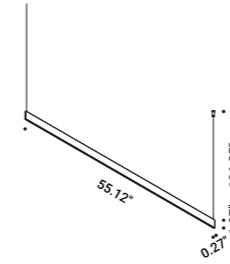

SOTTILE 2

Remote driver version
19W
24V DC
2700K - 1692lm / 3000K - 1855lm
CRI >90
Driver not included

Brushed Bronze - 2700K	1A4232903.27.20
Brushed Bronze - 3000K	1A4232903.30.20
Brushed Black - 2700K	1A4233603.27.20
Brushed Black - 3000K	1A4233603.30.20