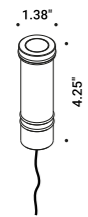

BUIO TRIMLESS - 32°

Transparent filter
6,2W
24V DC
2700K - 279lm / 3000K - 288lm
CRI >90
Beam 32°
UGR <19
Driver not included

Matt Black - 2700K
Matt Black - 3000K

1A5250403.27.20
1A5250403.30.20