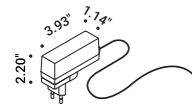

Optional accessories

Drivers

Driver with plug

Included

Matt Black

Input 110-240V - 50/60Hz
Output 24V DC - 18W - IP20

1Z0431020