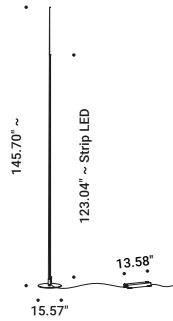

ORIGINE 390

30W
24V DC
2700K - 2843lm / 3000K - 3063lm
CRI >80
Driver included
Dimmer on board

Matt Black - 2700K - Dimmer on board
Matt Black - 3000K - Dimmer on board

1A2310403.27.06
1A2310403.30.06