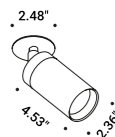

Recessed / Direct / Indoor

Material Metal
Finish .03 Matt White .04 Matt Black

Note Recessed luminaire. Adjustable in all directions. Plasterboard hole: 1.57"x1.57". Minimum space for recessed installation: 3.35".

DOT R

13W
Max 350mA DC
2700K / 3000K
CRI >97
Driver not included

Matt White - 2700K
Matt White - 2700K
Matt Black - 2700K
Matt Black - 3000K

1A4770303.27.20
1A4770303.30.20
1A4770403.27.20
1A4770403.30.20