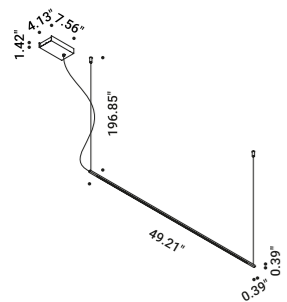

Suspension / Direct / Indoor

Material Metal - Methacrylate
Finish .03 Matt White .08 Brushed Brass

Note Suspension luminaire. Matt white rose. AISI 304 stainless steel suspension cables. Transparent cable. Possibility for the luminaire to be powered by ENDLESS conductive tape and by dedicated voltage/current (Max 48V DC - Max 150W - Max 4A). See page: ENDLESS. SHANGHAI 2: version with power cable only and without rose.

SHANGHAI 1

Ceiling driver version
15,5W
120V - 60Hz
2700K - 592lm / 3000K - 619lm
CRI >90
Driver integrated
1-10V

Matt White - 2700K - 1-10V
Matt White - 3000K - 1-10V
Brushed Brass - 2700K - 1-10V
Brushed Brass - 3000K - 1-10V

1A3260303.27.03
1A3260303.30.03
1A3260803.27.03
1A3260803.30.03