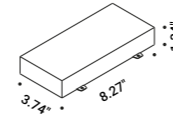

Driver				Not included
120-277V	24V/96W/IP20/TRIAC - 1-10V	UTOPIA 12	1Z2020060