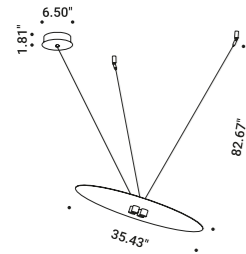

CARTESIO 90

15,5W
120V - 60Hz
3000K - Down 300lm - Up 930lm
Down CRI >80 Up CRI >90
Driver integrated
1-10V

Standard - 3000K - 1-10V

| 1A0070003.30.03 |