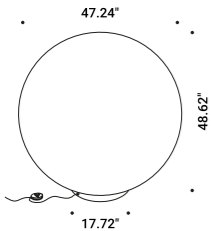

MOON 120 F
Max 2x25W - E26
120V - 60Hz
Dimmer on board
Bulb not included
Moisture barrier bag included
Wooden crate included

Standard - Dimmer on board

| 1A4890003.00.06 |

Daide Groppi / 2023

MOON F

Optional accessories

Other accessories

Moisture barrier bag				Not included
	Packaging for air and sea shipping	MOON 80 F	4A2840010	

Moisture barrier bag				Included
	Packaging for air and sea shipping	MOON 120 F	49860020	

Wooden crate				Included
	Packaging for air and sea shipping	MOON 120 F	49860010