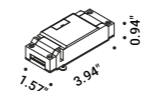

Suspension / Direct / Indoor

Material Metal - Methacrylate
Finish .03 Matt White .08 Brushed Brass

Note Suspension luminaire. Matt white rose. AISI 304 stainless steel suspension cables. Transparent cable. Possibility for the luminaire to be powered by ENDLESS conductive tape and by dedicated voltage/current (Max 48V DC - Max 150W - Max 4A). See page: ENDLESS. SHANGHAI 2: version with power cable only and without rose.

SHANGHAI 1

Ceiling driver version
15,5W
120V - 60Hz
2700K - 592lm / 3000K - 619lm
CRI >90
Driver integrated
1-10V

Matt White - 2700K - 1-10V
Matt White - 3000K - 1-10V
Brushed Brass - 2700K - 1-10V
Brushed Brass - 3000K - 1-10V

1A3260303.27.03
1A3260303.30.03
1A3260803.27.03
1A3260803.30.03

SHANGHAI 2

Remote driver version
13W
24V DC
2700K - 592lm / 3000K - 619lm
CRI >90
Driver not included

Matt White - 2700K
Matt White - 3000K
Brushed Brass - 2700K
Brushed Brass - 3000K

1A3260303.27.20
1A3260303.30.20
1A3260803.27.20
1A3260803.30.20

Compulsory accessories

Drivers

Driver				Not included
220-240V(100-127V)	24V/22W(12W)/IP20/ON/OFF	SHANGHAI 2	1Z0240410	

Driver				Not included
120-277V	24V/60W/IP20/TRIAC - 1-10V	SHANGHAI 2	1Z2020040	

Controller				Not included
Matt Black	DALI - PUSH - 0/1-10V - IP20	SHANGHAI 2	1Z2170020	

Optional accessories

Suspension kits

Sloped ceiling suspension hook			Not included
	Chrome plated - 1 Piece		1A0530000.00.00