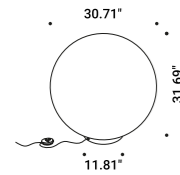

MOON F

Daide Groppi / 2023

Floor / Diffuse / Indoor

Material Japanese paper - PE
Finish .00 Standard

Note Floor luminaire. PE and Japanese paper shade. Matt white base. Dimmer on the cable. White cable. For air and sea shipping: moisture barrier bag packaging compulsory for all models and wooden crate compulsory for MOON 120 F model.

MOON 80 F
Max 25W - E26
120V - 60Hz
Dimmer on board
Bulb not included
Moisture barrier bag included

Standard - Dimmer on board

| 1A4880003.00.06 |