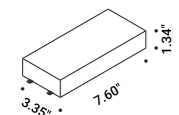

Driver		Not included	
120-277V	24V/60W/IP20/TRIAC - 1-10V	FLASH 6 / FLASH 6 DE	1Z2020040