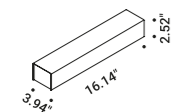

Wall/ceiling/remote driver		Not included
Matt White	Input 120V - 60Hz Output 48V - 90W - Max 1,875A IP20 - ON/OFF	1A1020303.00.00
Matt Black	Input 120V - 60Hz Output 48V - 90W - Max 1,875A IP20 - ON/OFF	1A1020403.00.00