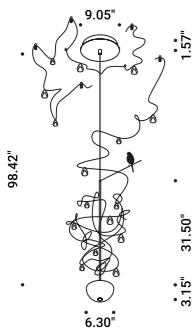

LOUIS XIV 1

Ceiling driver version
16,5W
120V - 60Hz
2700K - Up 890lm - Down 210lm /
3000K - Up 936lm - Down 235lm
CRI >90
UGR <19
Driver integrated
DALI - PUSH - 1-10V

Polished Gold - 2700K - DALI - PUSH - 1-10V
Polished Gold - 3000K - DALI - PUSH - 1-10V

1A4361903.27.07
1A4361903.30.07