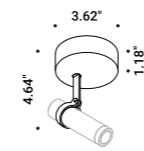

Compulsory accessories

Installation kits