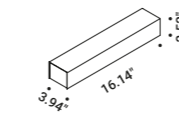

Wall/ceiling/remote driver		Not included
Matt White	Input 120V - 60Hz Output 48V - 60W - Max 1,25A IP20 - DALI - PUSH - 1-10V	1A4090303.00.07
Matt Black	Input 120V - 60Hz Output 48V - 60W - Max 1,25A IP20 - DALI - PUSH - 1-10V	1A4090403.00.07