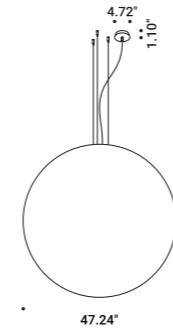

Standard - ON/OFF

| 1A2830003.00.00 |

MOON 80
 Max 25W - E26
 120V - 60Hz
 ON/OFF
 Bulb not included
 Moisture barrier bag included

Standard - ON/OFF

| 1A2840003.00.00 |

MOON 120
 Max 2x25W - E26
 120V - 60Hz
 ON/OFF
 Bulb not included
 Moisture barrier bag included
 Wooden crate included