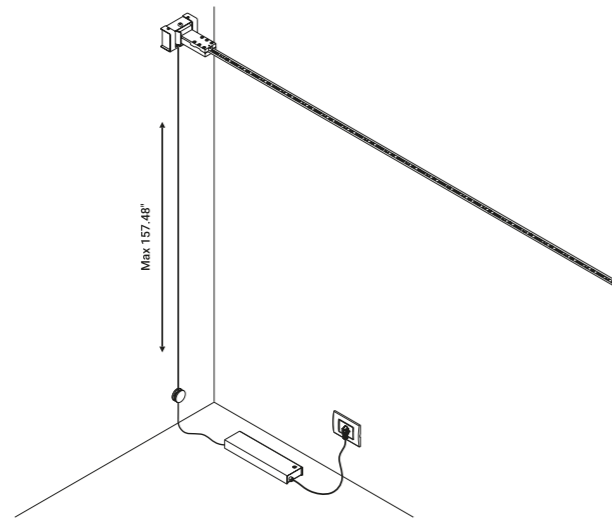

Example of installation with driver with plug