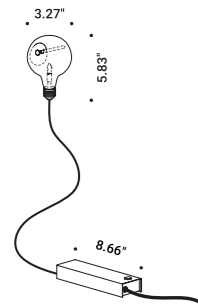

Note Wall luminaire. Blown glass diffuser. Dimmer on the cable. Transparent cable.

EDISON'S NIGHTMARE

Max 10W - G4 - 12V
120V - 60Hz
Driver integrated
Dimmer on board
Bulb included

Standard - Dimmer on board