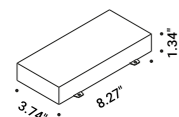

Driver		Not included	
120-277V	24V/96W/IP20/TRIAC - 1-10V	FLASH 12 / FLASH 18 / FLASH 12 DE	1Z2020060