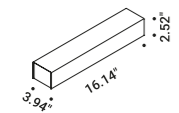

Wall/ceiling/remote driver		Not included
Matt White	Input 120V - 60Hz Output 48V - 60W - Max 1,25A IP20 - ON/OFF	1A2450303.00.00
Matt Black	Input 120V - 60Hz Output 48V - 60W - Max 1,25A IP20 - ON/OFF	1A2450403.00.00