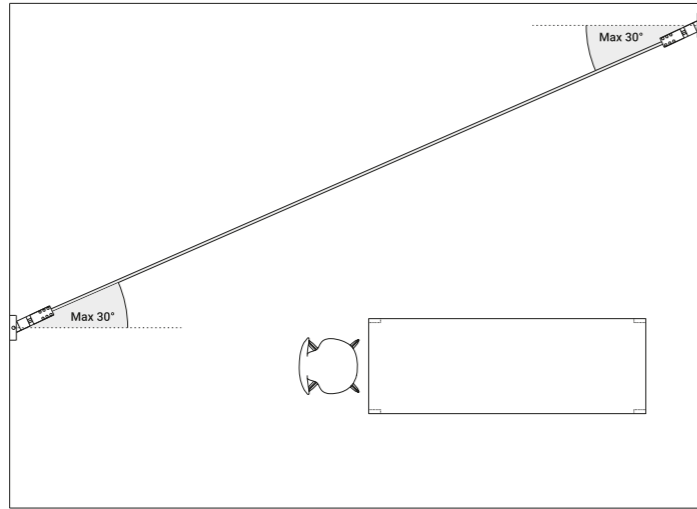

Example of installation with max rotation 30°