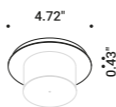

Wall adapter plate			Not included
Matt White	For mounting on brick masonry walls		1X0050300.01.00