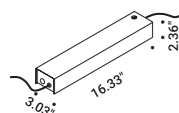

Driver with plug		Not included
Matt White	Input 120V - 60Hz Output 48V - 90W - Max 1,875A IP20 - ON/OFF	1A0260303.00.00
Matt Black	Input 120V - 60Hz Output 48V - 90W - Max 1,875A IP20 - ON/OFF	1A0260403.00.00