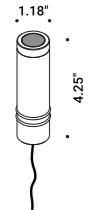

BUIO - 25°

Black filter
6,2W
24V DC
2700K - 150lm / 3000K - 155lm
CRI >90
Beam 25°
UGR <19
Driver not included

Matt Black - 2700K
Matt Black - 3000K

1A5060403.27.20
1A5060403.30.20

Maurici Ginés / 2023