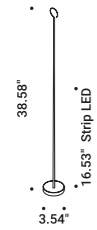

ANIMA

Davide Groppi - Giorgio Rava / 2021

Table-Floor / Indirect / Indoor

Material ABS - Carbon fiber - Metal
Finish .04 Matt Black

Note Table luminaire. Touch ON/OFF and adjustment. Black cable.