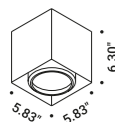

Ceiling / Direct / Indoor

Material Metal
Finish .03 Matt White .34 Matt White/Black Bicolor

Note Ceiling luminaire. Adjustable in all directions.

PUNTO PL

Max 17W
120V - 60Hz
CRI >90
Driver integrated
1-10V
LED module not included

Matt White - 1-10V
Matt White/Black Bicolor - 1-10V

1A1110303.00.03
1A1113403.00.03