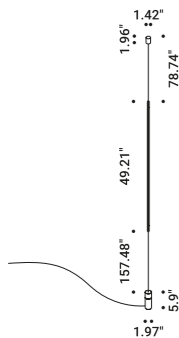

MASAI 2

Remote driver version
13W
120V - 60Hz
2700K - 600lm / 3000K - 619lm
CRI >90
Driver not included

Matt White - 2700K
Matt White - 3000K
Matt Black - 2700K
Matt Black - 3000K
Brushed Brass - 2700K
Brushed Brass - 3000K

1A2720303.27.20
1A2720303.30.20
1A2720403.27.20
1A2720403.30.20
1A2720803.27.20
1A2720803.30.20

Compulsory accessories

Drivers

Driver				Not included
220-240V(100-127V)	24V/22W(12W)/IP20/ON/OFF	MASAI 2	1Z0240410	

Driver				Not included
120-277V	24V/60W/IP20/TRIAC - 1-10V	MASAI 2	1Z2020040	

Controller				Not included
Matt Black	DALI - PUSH - 0/1-10V - IP20	MASAI 2	1Z2170020	

Optional accessories

Suspension kits

Sloped ceiling suspension kit				Not included
	Nickel plated - 1 Piece		1A0510000.00.00	

Recessed suspension kit for 0.49" plasterboard				Not included
Matt White	For suspension cables - 1 Piece Plasterboard cut-out Ø 1.73" Minimum space for mounting 2.76"		1X0000300.03.00	
Matt Black	For suspension cables - 1 Piece Plasterboard cut-out Ø 1.73" Minimum space for mounting 2.76"		1X0000400.03.00	

Ceiling suspension kit				Not included
Matt White	For suspension cables - 1 Piece		1X0010300.03.00	
Matt Black	For suspension cables - 1 Piece		1X0010400.03.00	

Wall adapter plate				Not included
Matt White	For mounting on brick masonry walls		1X0050300.01.00	

304 Stainless steel suspension cable				Not included
	Lenght 393.70"		1A1680000.00.00