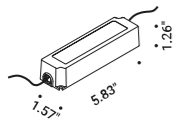

Compulsory accessories

Drivers

Driver		Not included
110-240V	24V/25W/IP67/ON/OFF	1Z1120620