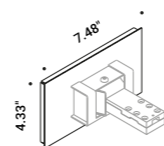

Wall back plate		Not included	
Matt White			1X0090300.01.00
Matt Black			1X0090400.01.00