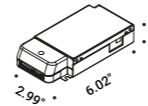

NULLA 25 T24

5,6W
Max 500mA DC
3000K - 357lm / 2700K - 357lm
CRI >90
Driver not included

Standard - 3000K
Standard - 2700K

1A1010003
1A1010003-27

Compulsory accessories

Installation kits

Plasterboard flange 0.49" Not included			
Matt Black	Cut-out Ø 0.83" Minimum space for mounting 3.94" IP65	NULLA	1A2200400.00.00

Plasterboard flange 0.49" Not included			
Matt Black	Cut-out Ø 0.87" Minimum space for mounting 7.48"	NULLA 18	1A2210400.00.00

Plasterboard flange 0.49" Not included			
Matt Black	Cut-out Ø 1.38" Minimum space for mounting 7.48"	NULLA 25	1A2170400.00.00

Plasterboard flange 0.49" Not included			
Matt Black	Cut-out Ø 1.38" Minimum space for mounting 5.71" IP65	NULLA 25	1A3980400.00.00

Plasterboard flange (bottom) ≠ 0.49" Not included			
Matt Black	Cut-out Ø 1.38" Minimum space for mounting 5.71" IP65	NULLA 25	1A4960400.00.00

Plasterboard flange 0.49" Not included			
	Cut-out Ø 1.38" Minimum space for mounting 6.30" IP65	NULLA 25 T24	18250000

Compulsory accessories

Drivers

Driver Not included			
220-240V(100-127V)	24V/16W(15W)/IP20/DALI	NULLA / NULLA 18 / NULLA 25	1Z0241180.24

Driver Not included			
220-240V(100-127V)	24V/20W(15W)/IP20/PUSH	NULLA / NULLA 18 / NULLA 25	1Z0240870.24

Driver Not included			
120-277V	24V/60W/IP20/TRIAC - 1-10V	NULLA / NULLA 18 / NULLA 25	1Z2020040

Driver Not included			
120V	500mA/50W/IP20/1-10V Min 2 units - Max 4 units	NULLA 25 T24	1Z2000010

Optional accessories

Installation kits

Trapdoor for plasterboard 0.49" Not included			
Standard	Cut-out 15.75" x 15.75"	NULLA	1A3790000.00.00

Trapdoor for plasterboard 0.49" Not included			
Standard	Cut-out 7.87" x 7.87"	NULLA	1A3780000.00.00

Masonry Box Not included			
Standard		NULLA 18	1A2390000.00.00

Masonry Box Not included			
Standard		NULLA 25	1A2380000.00.00