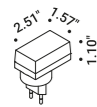

Optional accessories

Drivers