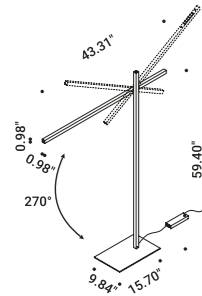

HASHI

Federico Delrosso / 2017

Floor / Direct / Indoor

Material Metal - Methacrylate

Finish .04 Matt Black .18 Matt Gold

Note Floor luminaire. Adjustable along the vertical axis. Dimmer on the cable.
Black cable.

HASHI

15,5W

120V - 60Hz

2700K - 765lm / 3000K - 823lm

CRI >90

UGR <19

Driver integrated

Dimmer on board

Matt Black - 2700K - Dimmer on board

Matt Black - 3000K - Dimmer on board

Matt Gold - 2700K - Dimmer on board

Matt Gold - 3000K - Dimmer on board

1A2510403.27.06

1A2510403.30.06

1A2511803.27.06

1A2511803.30.06