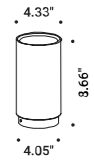

BUGIA

Davide Groppi / 2018

Table / Diffuse / Wireless

Material Metal - Methacrylate
Finish .18 Matt Gold

Note Chargeable table luminaire. Matt white diffuser. Gold finish base. Battery life: 9 hours.