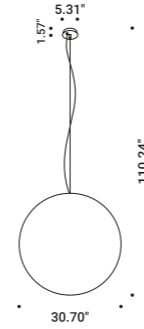

MOON 80
Max 25W - E26
120V - 60Hz
ON/OFF
Bulb not included
Moisture barrier bag included

Standard - ON/OFF

| 1A2840003.00.00 |