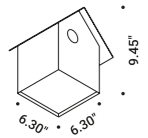

IMU

Omar Carraglia / 2013

Light has found a home.
A lamp designed to welcome, illuminating the entrance.

Wall-Outdoor / Direct / Outdoor

Material Metal
 Finish .00 Standard

Note Outdoor wall luminaire. Matt black body and matt red top cover. Red hole light.