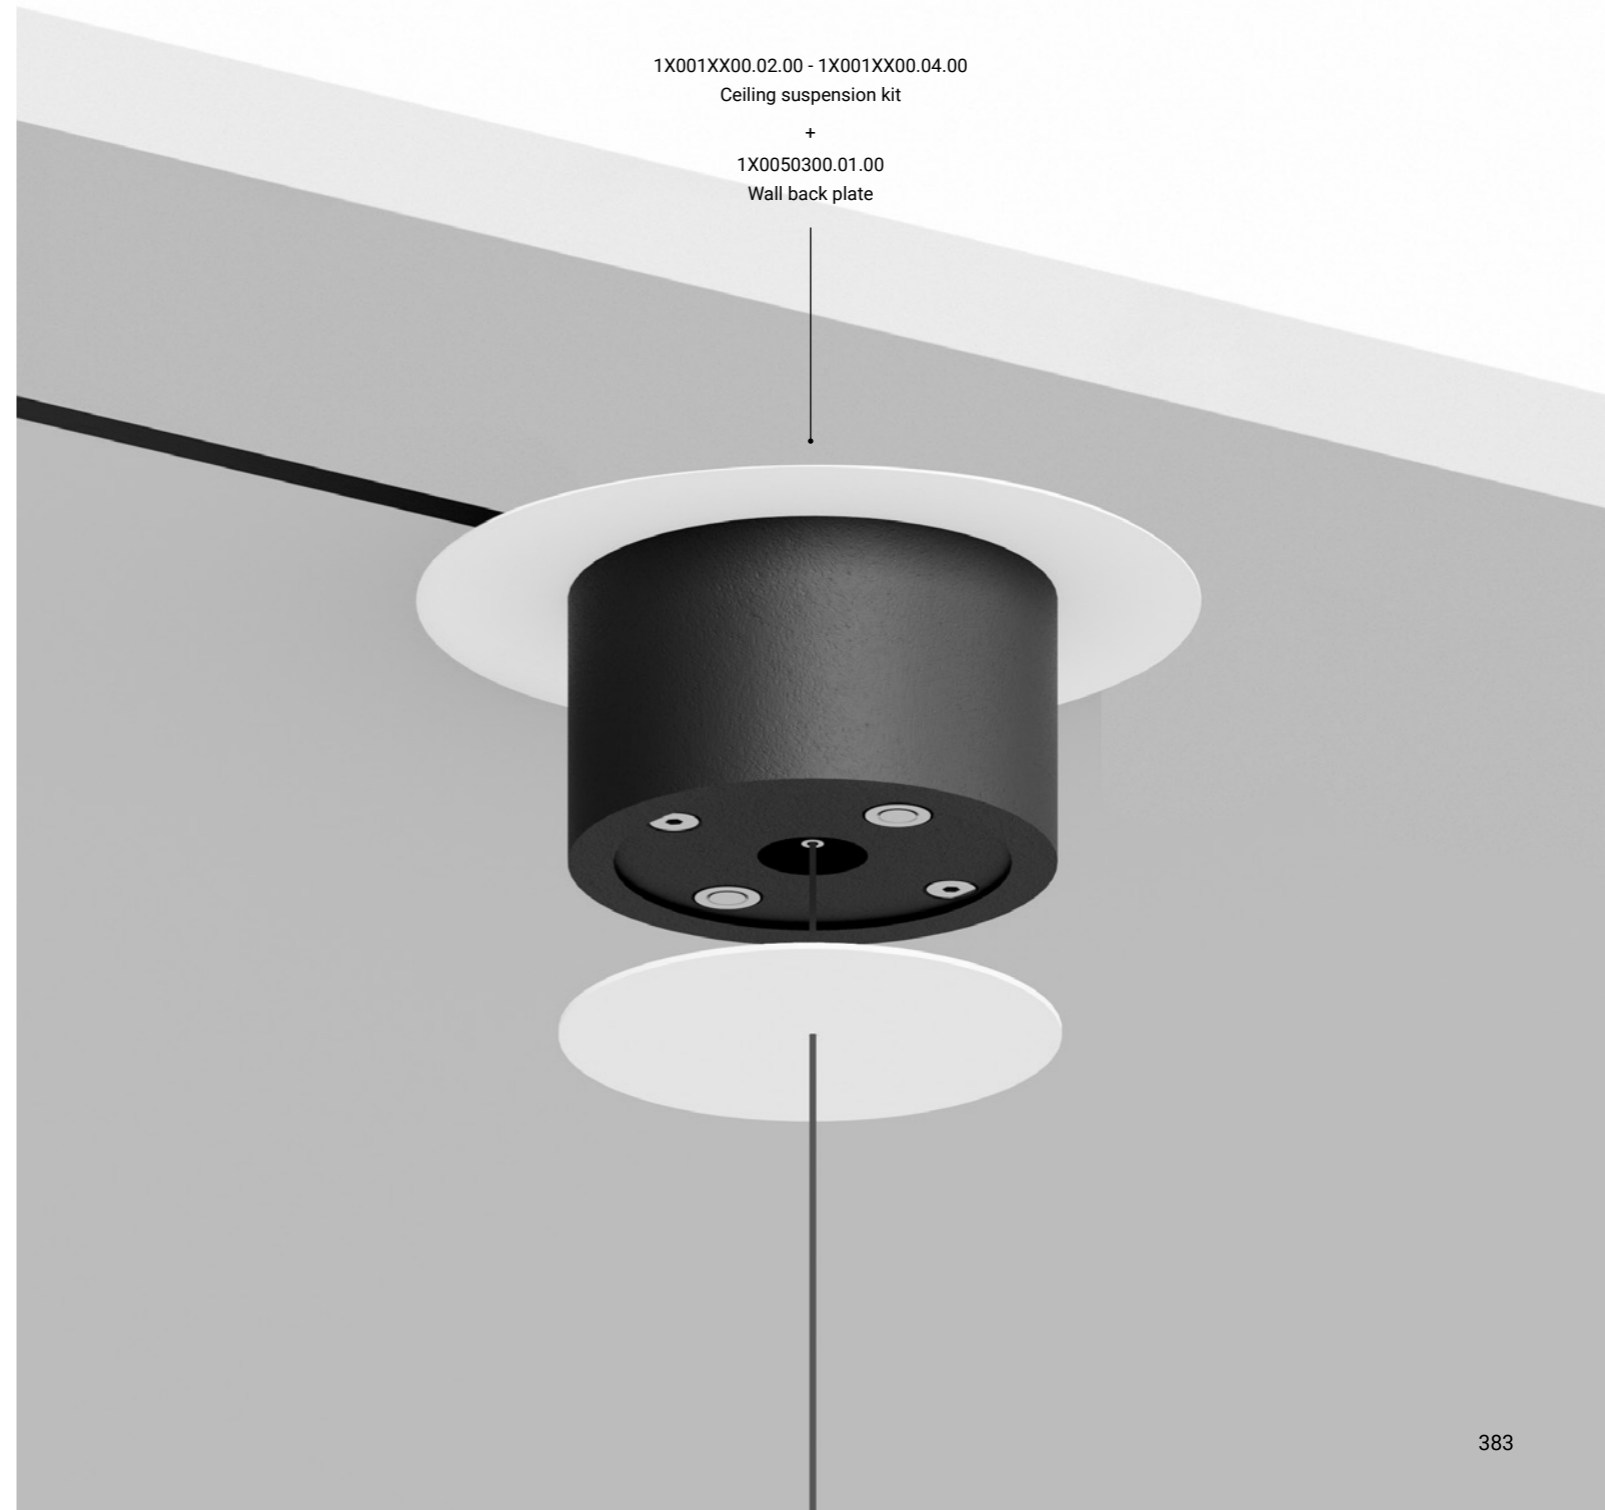

REFLEX: example of installation with driver with plug

OHM: example of installation

OHM: example of installation

UTOPIA: example of installation

1X001XX00.02.00 - 1X001XX00.04.00
Ceiling suspension kit
+
1X0050300.01.00
Wall back plate