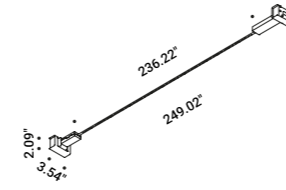

FLASH 6 DE

Dual emission
Max 90W
24V DC
2700K - Up 5592lm - Down 5592lm /
3000K - Up 5700lm - Down 5700lm
CRI >90
Driver not included

Matt White - 2700K
Matt White - 3000K
Matt Black - 2700K
Matt Black - 3000K

1A1290303.27.20
1A1290303.30.20
1A1290403.27.20
1A1290403.30.20