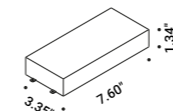

Driver				Not included
120-277V	24V/60W/IP20/TRIAC - 1-10V	SOTTILE 2 / SOTTILE 2 DE	1Z2020040