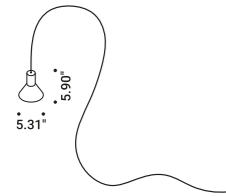

NEURO OUTDOOR

Davide Groppi - Beppe Merlano / 2022

Suspension-Outdoor / Direct / Outdoor

Material AISI 316L Stainless Steel - Metal
Finish **.04** Matt Black **.32** Copper Oxide

Note Outdoor suspension luminaire. Black cable (393,70").