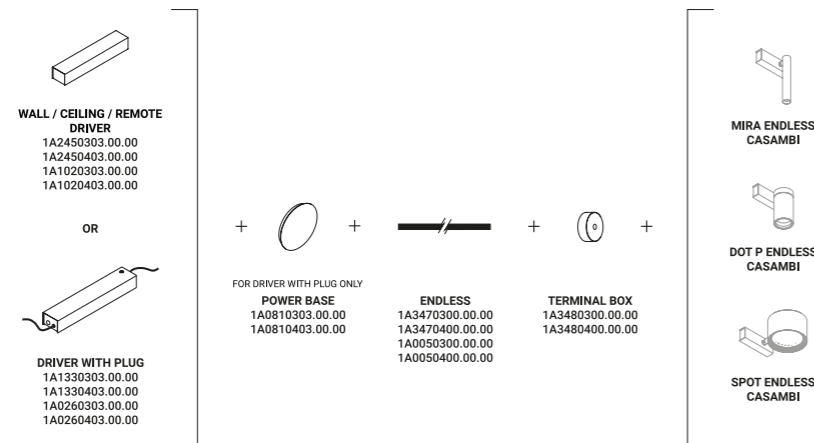

ENDLESS CASAMBI
(Max 48V DC -
Max 150W - Max 4A)