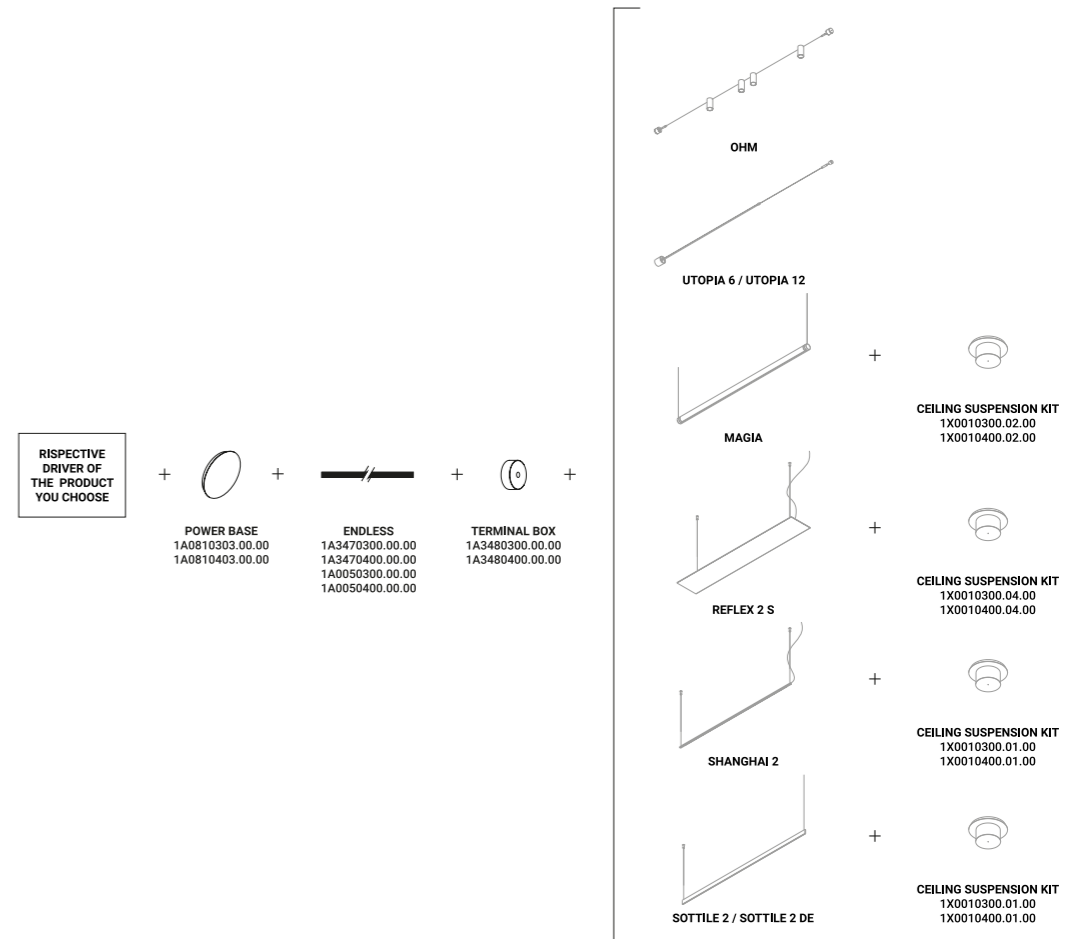

ENDLESS conductive tape
used with voltage/current
other than 48V DC