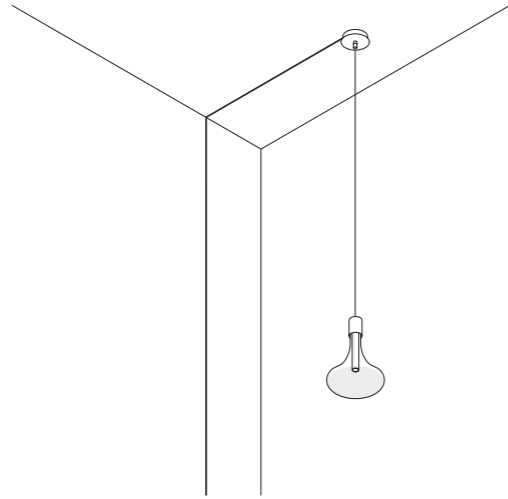

CATHODE: example of installation