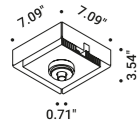

A circle in the ceiling hiding a very bright LED and lens to project the light.

XXIII Compasso d'Oro ADI Award, 2014

Recessed / Direct / Indoor

Material Metal
Finish .00 Standard

Note Recessed luminaire. Visible 0.71" / 0.98" diameter hole. NULLA 18 and NULLA 25: lamp extractable for maintenance.