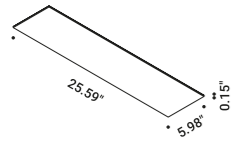

REFLEX

Michele Groppi / 2022

Wall / Indirect / Indoor

Material Metal - Mirror
Finish .04 Matt Black

Note Wall luminaire. Plane with mirror finish. Matt black rear plane.
Luminaire designed to be powered by ENDLESS system (Max 48V DC - Max 150W - Max 4A) and to be used, on the same circuit, with the ENDLESS models. See page: ENDLESS.