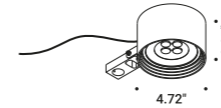

BUBKA BOLLARD

Optional accessories

Installation kits

Anchoring bolt	Not included
Cut-out Ø 9.84" Minimum space for mounting 13.78"	1A3620000.00.00

Lighting modules