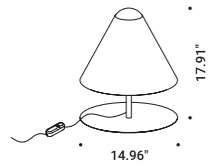

ABA 45

Omar Carraglia / 2007

Table / Diffuse / Indoor

Material Metal - Methacrylate
Finish .03 Matt White

Note Table luminaire. Dimmer on the cable. White cable.

ABA 45
Max 10W - E26
120V - 60Hz
Dimmer on board
Bulb not included

Matt White - Dimmer on board

| 1A2700303.00.06 |