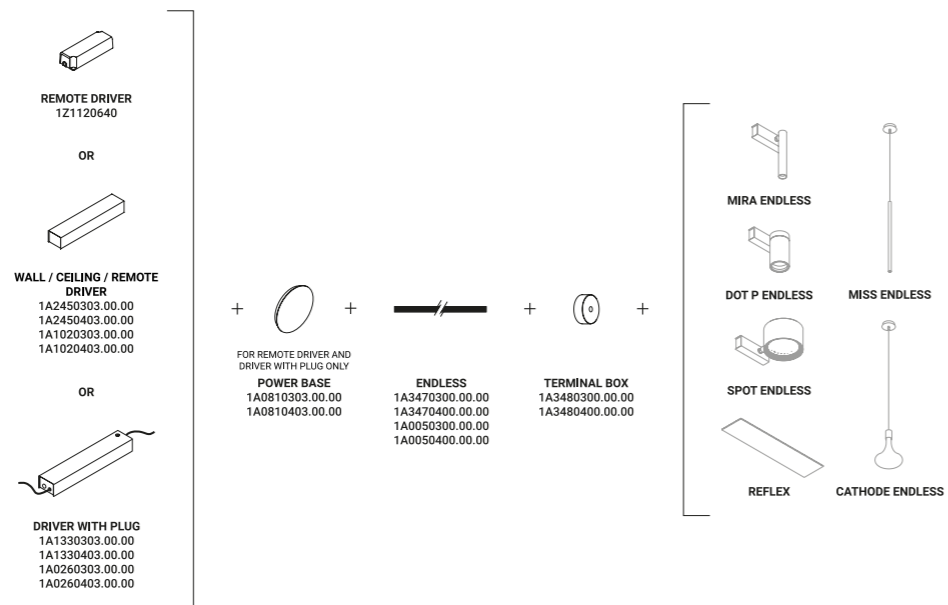

ENDLESS ON/OFF
(Max 48V DC -
Max 150W - Max 4A)