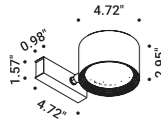

SPOT ENDLESS

ENDLESS version only
Max 13W - 0,34A
48V DC
CRI >90
Driver not included
See page ENDLESS
LED module not included

Matt White
Matt Black

1A1080303.00.40
1A1080403.00.40