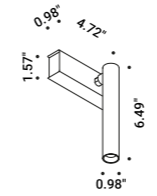

MIRA ENDLESS
ENDLESS version only
6W - 0,16A
48V DC
2700K - 327lm / 3000K - 352lm
CRI >90
Driver not included
See page ENDLESS

Matt White - 2700K	1A2280303.27.40
Matt White - 3000K	1A2280303.30.40
Matt Black - 2700K	1A2280403.27.40
Matt Black - 3000K	1A2280403.30.40