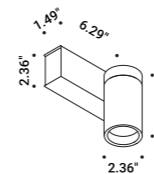

DOT P ENDLESS CASAMBI

ENDLESS version only
15,5W - 0,4A
48V DC
2700K / 3000K
CRI >97
Driver not included
See page ENDLESS

Matt White - 2700K
Matt White - 3000K
Matt Black - 2700K
Matt Black - 3000K

1A2340303.27.41
1A2340303.30.41
1A2340403.27.41
1A2340403.30.41