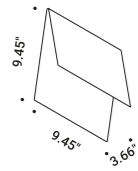

FOLDER

967 DESIGN / 2013

Wall / Indirect / Indoor

Material Metal
Finish .03 Matt White

Note Wall luminaire.

FOLDER

20W

120V - 60Hz

2700K - 397lm / 3000K - 415lm

CRI >80

Driver integrated

1-10V

Matt White - 2700K - 1-10V

Matt White - 3000K - 1-10V

1A3350303.27.03

1A3350303.30.03