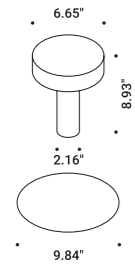

PoPuP

Davide Groppi / 2016

Table / Direct / Wireless

Material Metal - Methacrylate
Finish .03 Matt White

Note Chargeable table luminaire and speaker. Magnetic fixing stem. Battery life: 12 hours light only and 30 hours audio only at medium volume.