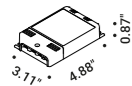

Compulsory accessories

Drivers

Driver			Not included
220-240V(100-127V)	500mA/26,5W(26,5W)/IP20/DALI - PUSH	1Z0240530.500	
	- 1-10V