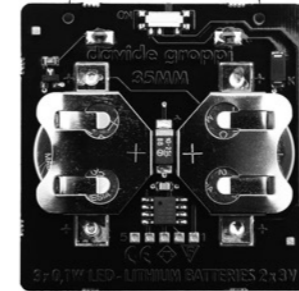

35MM
0,3W
ON/OFF
Batteries 2xCR2032 included

Standard - ON/OFF

|1A2640000.00.00 |

BUGIA

Daide Groppi / 2018

A lightweight and soft light.
A lamp designed to enjoy wonderful diffuse light but without an electrical cable.