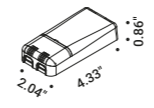

Suspension / Direct-Indirect / Indoor

Material Metal
Finish .03 Matt White

Note Suspension luminaire. Matt white rose. Dual emission and on/off. White cable. SOTTOSOPRA 2: version with power cable only and without rose.

SOTTOSOPRA 1

Ceiling driver version
24W
120V - 60Hz
2700K - Down 228lm - Up 1827lm /
3000K - Down 245lm - Up 1876lm
CRI >90
UGR <19
Driver integrated
TRIAC/IGBT

Matt White - 2700K - TRIAC/IGBT
Matt White - 3000K - TRIAC/IGBT

1A4540303.27.02
1A4540303.30.02

SOTTOSOPRA 1

Ceiling driver version
24W
120V - 60Hz
2700K - Down 228lm - Up 1827lm /
3000K - Down 245lm - Up 1876lm
CRI >90
UGR <19
Driver integrated
DALI - PUSH - 1-10V

Matt White - 2700K - DALI - PUSH - 1-10V
Matt White - 3000K - DALI - PUSH - 1-10V

1A4540303.27.07
1A4540303.30.07

SOTTOSOPRA 2

Remote driver version
30W
Max 500mA DC
2700K - Down 228lm - Up 1827lm /
3000K - Down 245lm - Up 1876lm
CRI >90
UGR <19
Driver not included
2 Drivers required

Matt White - 2700K
Matt White - 3000K

1A4540303.27.20
1A4540303.30.20

Compulsory accessories

Drivers

Driver				Not included
110-240V	500mA/10W/IP20/TRIAC - 1-10V	SOTTOSOPRA 2	1Z2340010.500	

Driver				Not included
120-277V	500mA/30W/IP20/TRIAC - 1-10V	SOTTOSOPRA 2	1Z2020050.500	

Driver				Not included
220-240V(110-127V)	500mA/25W(13,5W)/IP20/DALI - PUSH - 1-10V	SOTTOSOPRA 2	1Z0241270.500	

Optional accessories

Suspension kits

Recessed suspension kit for 0.49" plasterboard				Not included
Matt White	For electrical cables - 1 Piece Plasterboard cut-out Ø 1.73" Minimum space for mounting 2.76"	SOTTOSOPRA 2	1X0000300.05.00	
Matt Black	For electrical cables - 1 Piece Plasterboard cut-out Ø 1.73" Minimum space for mounting 2.76"	SOTTOSOPRA 2	1X0000400.05.00