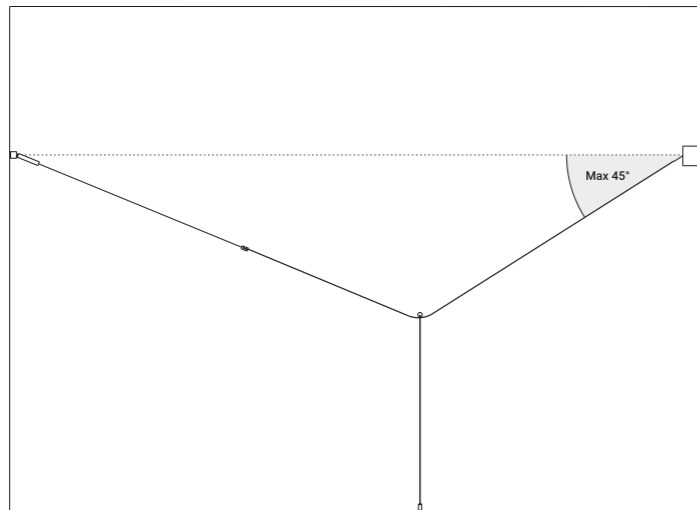

1A4490100.00.00 - Example of installation with accessory 2