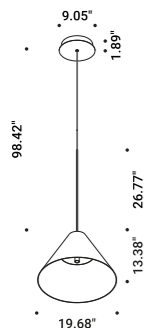

Suspension / Direct-Indirect / Indoor

Material Metal
Finish .03 Matt White

Note Suspension luminaire. Matt white rose. Dual emission and on/off. White cable. SOTTOSOPRA 2: version with power cable only and without rose.

SOTTOSOPRA 1

Ceiling driver version
24W
120V - 60Hz
2700K - Down 228lm - Up 1827lm /
3000K - Down 245lm - Up 1876lm
CRI >90
UGR <19
Driver integrated
TRIAC/IGBT

Matt White - 2700K - TRIAC/IGBT
Matt White - 3000K - TRIAC/IGBT

1A4540303.27.02
1A4540303.30.02