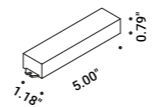

Compulsory accessories

Drivers

Driver				Not included
110-240V	500mA/10W/IP20/TRIAC - 1-10V	SOTTOSOPRA 2	1Z2340010.500