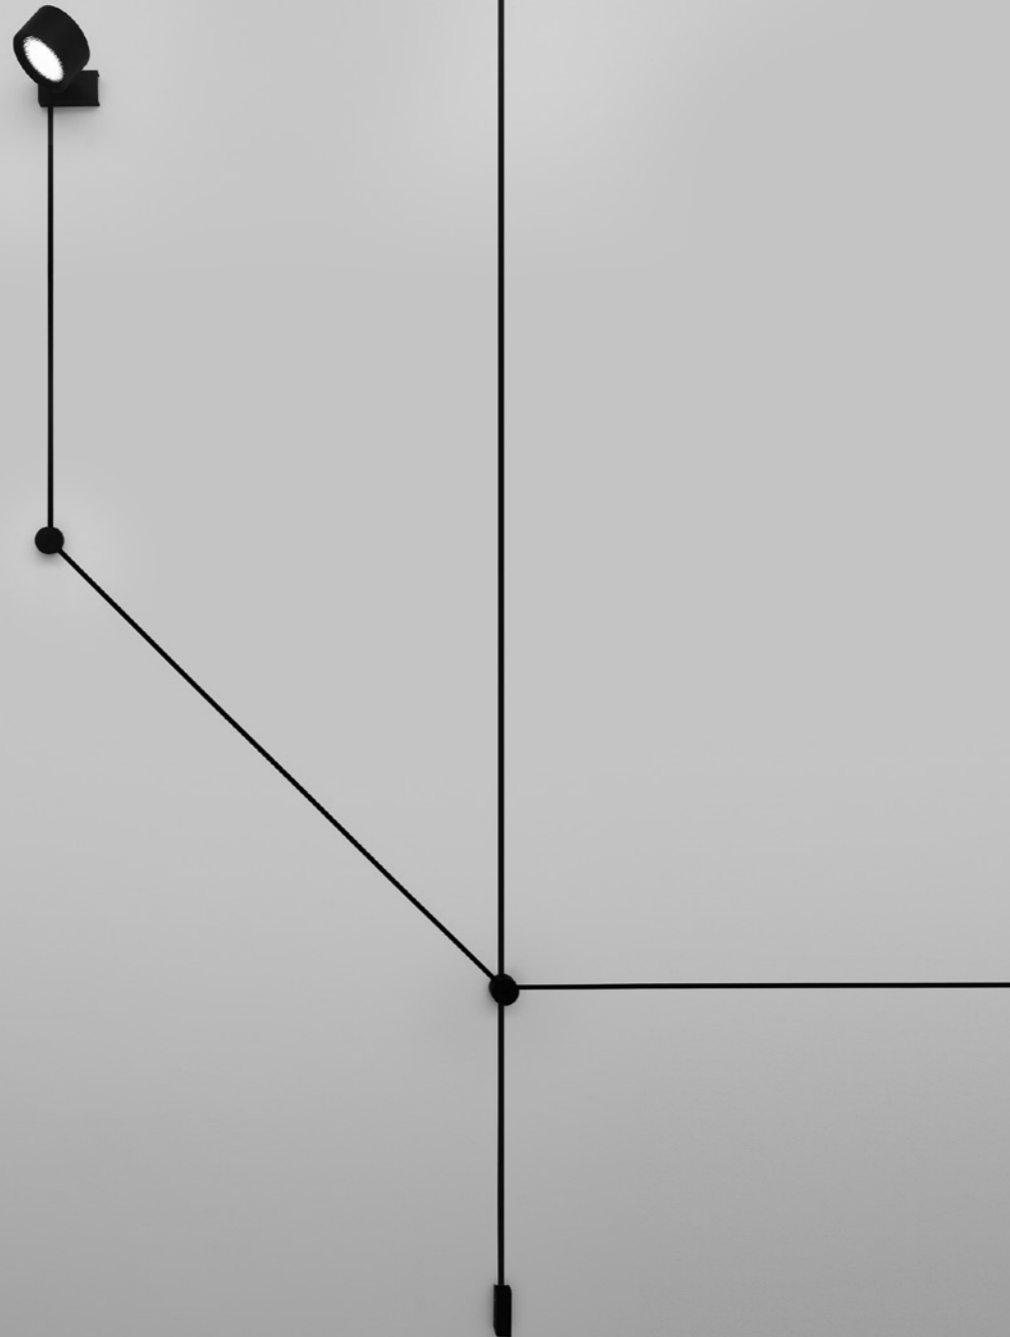

Davide Groppi / 2018

Systems / Direct-Indirect-Diffuse / Indoor

Material Metal
Finish .00 Standard

Note System consisting of a conductive adhesive tape to apply to surfaces.
Possibility to connect several lamps (Max 48V DC - Max 150W - Max 4A).

Compulsory accessories

Installation kits

Strip Endless - 196.85"		Not included
Matt White	Output 48V - Max 150W - Max 4A	1A3470300.00.00
Matt Black	Output 48V - Max 150W - Max 4A	1A3470400.00.00

Strip Endless - 393.70"		Not included
Matt White	Output 48V - Max 150W - Max 4A	1A0050300.00.00
Matt Black	Output 48V - Max 150W - Max 4A	1A0050400.00.00

Fixing rough walls kit	Not included
Length 98.42"	1A0370000.00.00

Terminal box	Not included	
Matt White	2 Terminals included	1A3480300.00.00
Matt Black	2 Terminals included	1A3480400.00.00

Power base	Not included
Matt White	1A0030300.00.00
Matt Black	1A0030400.00.00

Power base for Endless	Not included
Matt White	1A0810303.00.00
Matt Black	1A0810403.00.00

Terminals	Not included
2 Pieces	1A3490000.00.00