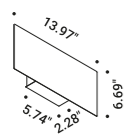

Wall/ceiling driver Not included			
Matt White		1A3010303.00.07