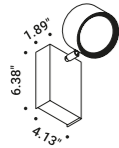

Wall-Ceiling / Direct / Indoor

Material Metal
Finish .03 Matt White .04 Matt Black

Note Wall luminaire. Adjustable in all directions. SPOT ENDLESS and SPOT ENDLESS CASAMBI: luminaires dedicated to ENDLESS system (Max 48V DC - Max 150W - Max 4A). They can be used, on the same circuit, with the ENDLESS models. See page: ENDLESS.