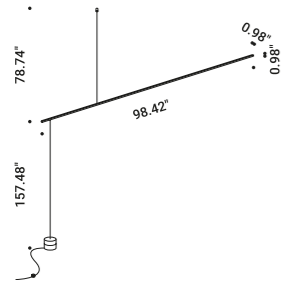

FOSBURY

Davide Groppi / 2014

Suspension / Direct-Indirect / Indoor

Material Metal
Finish .04 Matt Black

Note Suspension luminaire with floor support. Matt white rose. AISI 304 stainless steel suspension cable. Dual emission. Indirect blue light. Transparent cable.

FOSBURY

15W
120V - 60Hz
2700K - Down 525lm - Up 59lm /
3000K - Down 560lm - Up 59lm
CRI >90
UGR <19
Driver integrated
ON/OFF

Matt Black - 2700K - ON/OFF
Matt Black - 3000K - ON/OFF

1A2590403.27.00
1A2590403.30.00

Optional accessories

Suspension kits

Sloped ceiling suspension kit

Not included

Nickel plated - 1 Piece

1A0510000.00.00