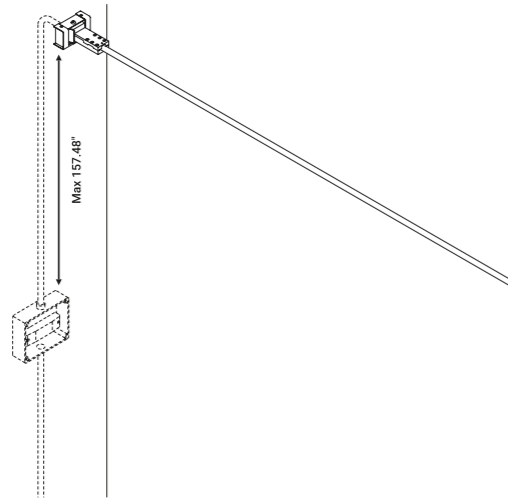

Example of installation with remote driver