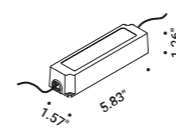

Drivers

Wall bracket		Not included
Stainless Steel	Brushed INOX	1A4431000.00.00

Ceiling rose		Not included
Matt Black	Brushed INOX	1A4441000.00.00

Earth spike		Not included
Stainless Steel	Brushed INOX	1A4451000.00.00

Tree strap		Not included
Standard	Length 39.37"	1A4590000.00.00

Driver		Not included
110-240V	24V/25W/IP67/ON/OFF	1Z1120620