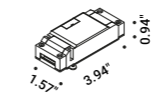

Controller			Not included
Matt Black	DALI - PUSH - 0/1-10V - IP20	1Z2170020