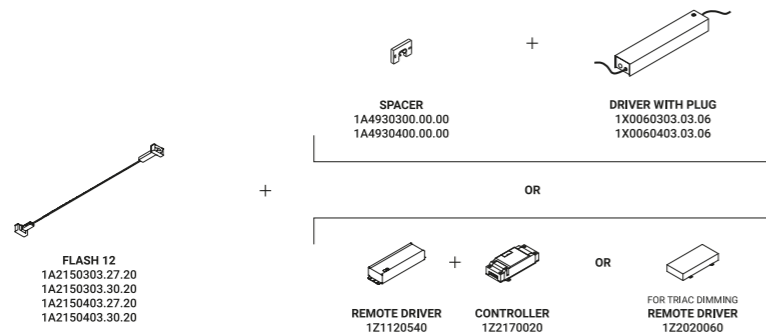

How to order - FLASH 12