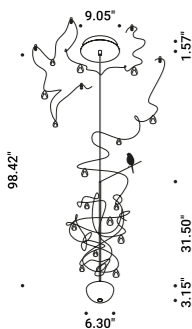

Suspension / Direct-Indirect / Indoor

Material Glass - Metal
Finish .19 Polished Gold

Note Suspension luminaire. Eighty crystal drops and a bird. Natural brass branches. Structure with polished gold finish. Matt white rose. Dual emission and on/off. White cable. LOUIS XIV 2: version with power cable only and without rose.

LOUIS XIV 1

Ceiling driver version
16,5W
120V - 60Hz
2700K - Up 890lm - Down 210lm /
3000K - Up 936lm - Down 235lm
CRI >90
UGR <19
Driver integrated
TRIAC/IGBT

Polished Gold - 2700K - TRIAC/IGBT
Polished Gold - 3000K - TRIAC/IGBT

1A4361903.27.02
1A4361903.30.02