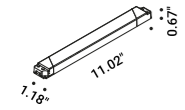

Ceiling driver				Not included
Matt White	Input 120V - 60Hz Output 24V - 21W - IP20 DALI - PUSH - 1-10V	Max 3 modules	1A4740303.00.07	

Driver				Not included
100-240V	24V/50W/IP20/ON/OFF	Max 1 module	1Z1120490