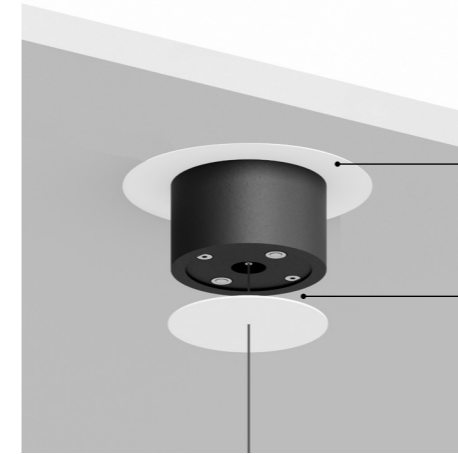

SUSPENSION KITS

Ceiling suspension kit

Back plate

Magnetic fixing

Version	Use	Product reference	Finish	Code		
Ceiling suspension kit.01	For suspension cables	REFLEX S 1	Matt White	1X0010300.01.00		
		REFLEX S 2				
		SHANGHAI 1				
		SHANGHAI 2				
		SOTTILE 1				
Ceiling suspension kit.02	For electrical cables	SOTTILE 1 DE	Matt Black	1X0010400.01.00		
		SOTTILE 2				
		SOTTILE 2 DE				
		MAGIA			Matt White	1X0010300.02.00
		MAGIA			Matt Black	1X0010400.02.00
Ceiling suspension kit.03	For suspension cables	MASAI 1	Matt White	1X0010300.03.00		
		MASAI 2	Matt Black	1X0010400.03.00		
Ceiling suspension kit.04	For electrical cables	ASINTOTO	Matt White	1X0010300.04.00		
		REFLEX S 2	Matt Black	1X0010400.04.00		
		SHANGHAI 2				
Back plate		SOTTILE 2	Matt White	1X0050300.01.00		
		SOTTILE 2 DE	Matt Black	1X0010400.04.00