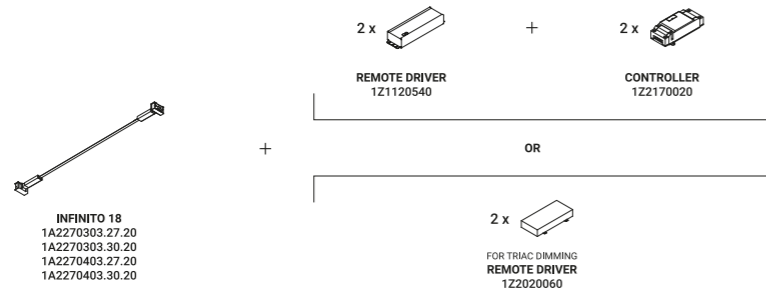

How to order - INFINITO 18

Wall-Systems / Indirect / Indoor

Material Metal
Finish .03 Matt White .04 Matt Black

Note Special stainless steel tape (0.75") stretched from wall to wall. Available in 236.22" / 472.44" / 708.66" with a single power unit and uniform lighting. Available in Tunable White (TW - 196.85" / 393.70") version. LED strip that can be divided every 1.90".

INFINITO 6
Max 45W
24V DC
2700K - 5592lm / 3000K - 5700lm
CRI >90
Driver not included
UL LISTED

Matt White - 2700K
Matt White - 3000K
Matt Black - 2700K
Matt Black - 3000K

1A2250303.27.20
1A2250303.30.20
1A2250403.27.20
1A2250403.30.20

INFINITO 12
Max 90W
24V DC
2700K - 11184lm / 3000K - 11400lm
CRI >90
Driver not included
UL LISTED

Matt White - 2700K
Matt White - 3000K
Matt Black - 2700K
Matt Black - 3000K

1A2260303.27.20
1A2260303.30.20
1A2260403.27.20
1A2260403.30.20

INFINITO 18
Max 135W
24V DC
2700K - 16758lm / 3000K - 20124lm
CRI >90
Driver not included

Matt White - 2700K
Matt White - 3000K
Matt Black - 2700K
Matt Black - 3000K

1A2270303.27.20
1A2270303.30.20
1A2270403.27.20
1A2270403.30.20