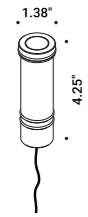

BUIO TRIMLESS - 25°

Transparent filter
6,2W
24V DC
2700K - 300lm / 3000K - 309lm
CRI >90
Beam 25°
UGR <19
Driver not included

Matt Black - 2700K
Matt Black - 3000K

1A5260403.27.20
1A5260403.30.20