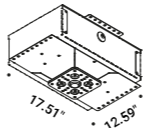

Masonry Box Not included			
Standard		NULLA 25	1A2380000.00.00