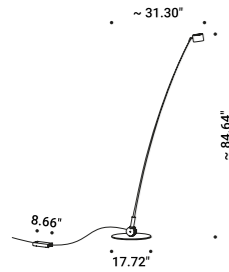

Floor / Direct / Indoor

Material Glass fiber - Metal
Finish **.03** Matt White **.04** Matt Black

Note Floor luminaire. Adjustable in all directions. Dimmer on the cable. White cable for the matt white finish, black cable for the matt black finish.

SAMPEI 230

17W
120V - 60Hz
2700K - 1370lm / 3000K - 1456lm
CRI >90
Driver integrated
Dimmer on board

Matt White - 2700K - Dimmer on board
Matt White - 3000K - Dimmer on board
Matt Black - 2700K - Dimmer on board
Matt Black - 3000K - Dimmer on board

1A3730303.27.06
1A3730303.30.06
1A3730403.27.06
1A3730403.30.06