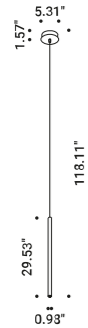

Suspension / Direct / Indoor

Material Metal
Finish **.03** Matt White **.04** Matt Black **.08** Brushed Brass **.26** Total Black

Note Suspension luminaire. Matt white rose and white cable for the matt white and matt black finish. Matt black rose and black cable for the total black and brushed brass finish. Single rose for more than one lamp on request. MISS 2: plasterboard version with magnetic fixing flat rose. MISS ENDLESS: luminaire dedicated to ENDLESS system (Max 48V DC - Max 150W - Max 4A). It can be used, on the same circuit, with the ENDLESS models. See page: ENDLESS.