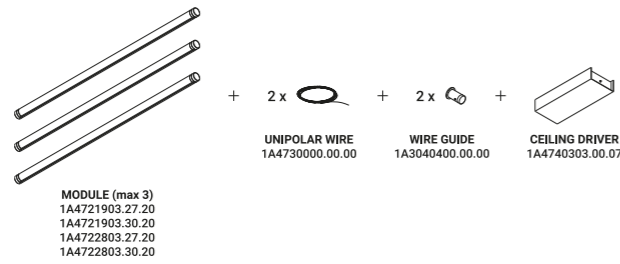

Multiple installation with ceiling driver