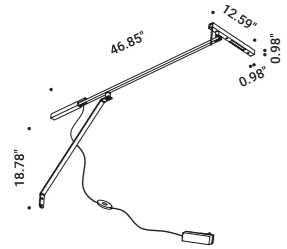

MORSETTO P

Davide Groppi / 2019

Wall / Direct / Indoor

Material Metal
Finish .04 Matt Black

Note Wall luminaire. Adjustable in all directions. Dimmer on the cable. Black cable.

MORSETTO P

13W
24V DC
2700K - 700lm / 3000K - 753lm
CRI >90
UGR <19
Dimmer on board
Driver with plug included

Matt Black - 2700K - Dimmer on board
Matt Black - 3000K - Dimmer on board

1A2570403.27.06
1A2570403.30.06

Optional accessories

Drivers

Driver with plug

Included

Matt Black   Input 110-240V - 50/60Hz
Output 24V DC - 18W - IP20

1Z0431020