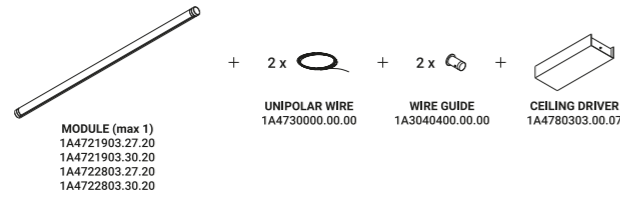

Single installation with ceiling driver