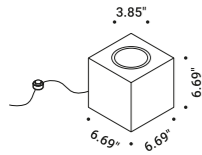

Q

Alberto Zattin / 2000

Floor / Direct / Indoor

Material Cement - Metal
Finish .00 Standard

Note Floor luminaire. Concrete body. Black cable.

Q
Max 10W - GU10
120V - 60Hz
ON/OFF
Bulb not included

Standard - ON/OFF

| 1A2760003.00.00 |