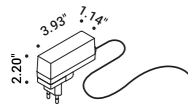

Optional accessories

Drivers

Driver with plug

Not included

Matt Black   Input 110-240V - 50/60Hz
Output 24V DC - 18W - IP20

1Z0431020