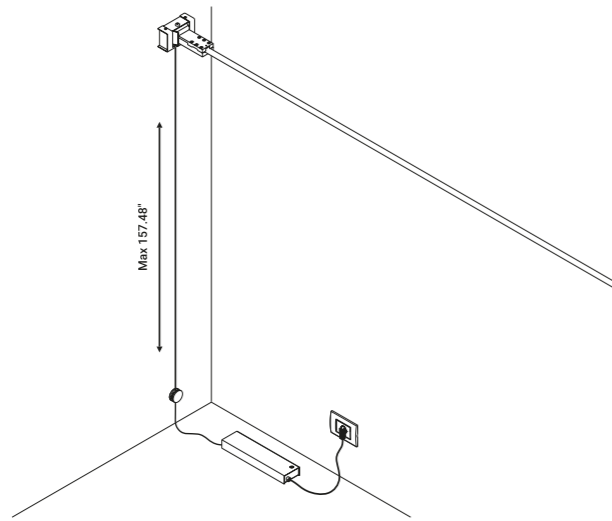

Example of installation with driver with plug