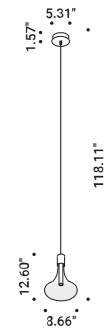

Suspension / Diffuse / Indoor

Material Blown glass - Metal
Finish **.03** Matt White **.08** Brushed Brass

Note Suspension luminaire. Blown glass diffuser. Matt white rose and white cable for the matt white finish. Matt black rose and black cable for the brushed brass finish. Single rose for more than one lamp on request. CATHODE 2: plasterboard version with magnetic fixing flat rose. CATHODE ENDLESS: luminaire dedicated to ENDLESS system (Max 48V DC - Max 150W - Max 4A). It can be used, on the same circuit, with the ENDLESS models. See page: ENDLESS.

CATHODE 1
Ceiling driver version
5,6W
120V - 60Hz
2700K - 264lm / 3000K - 284lm
CRI >90
Driver integrated
ON/OFF

Matt White - 2700K - ON/OFF
Matt White - 3000K - ON/OFF
Brushed Brass - 2700K - ON/OFF
Brushed Brass - 3000K - ON/OFF

1A2980303.27.00
1A2980303.30.00
1A2980803.27.00
1A2980803.30.00