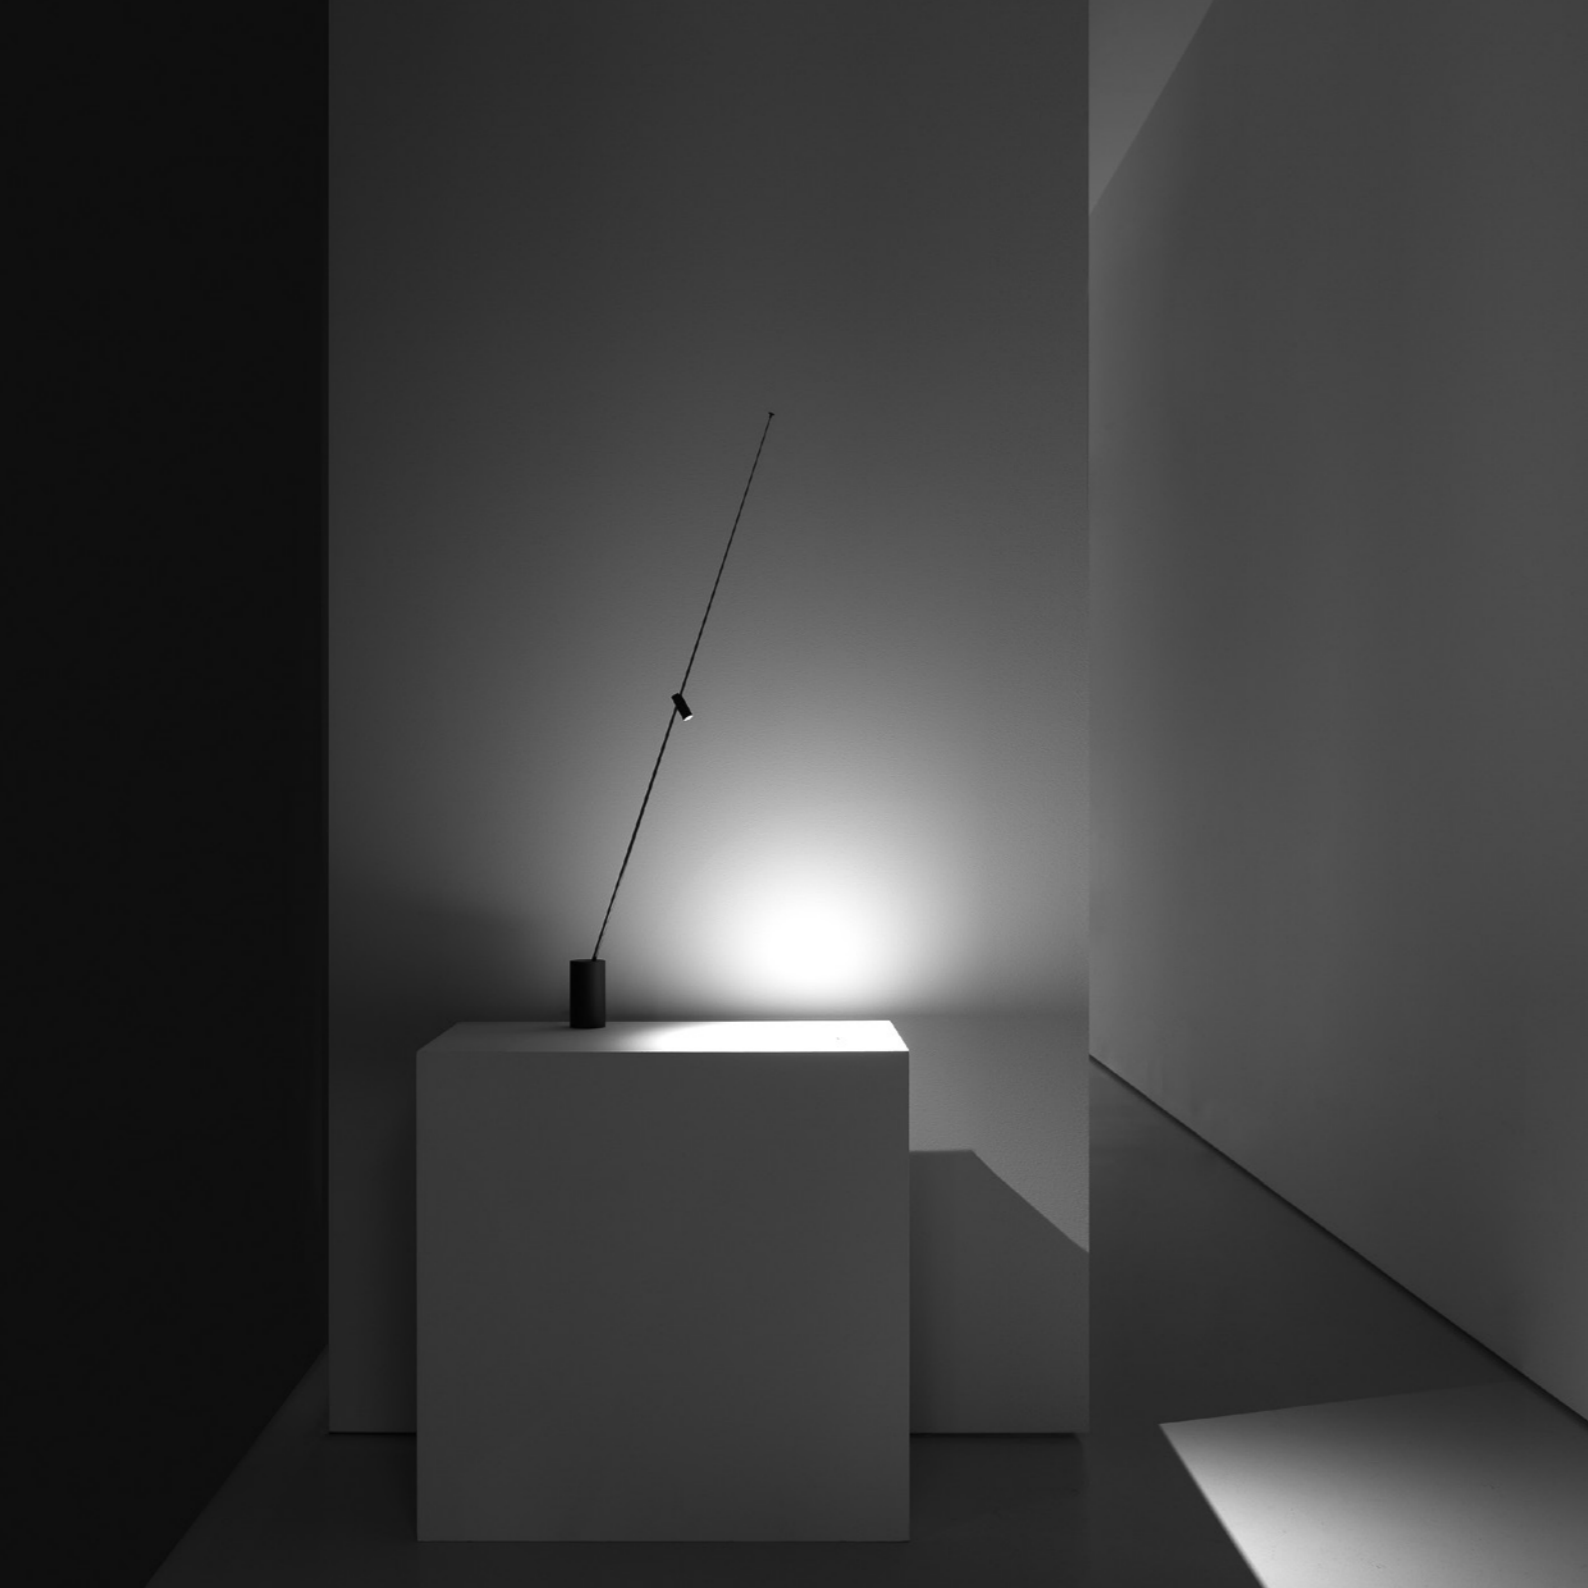

Optional accessories

Drivers

Driver with plug

Not included

Matt Black Input 110-240V - 50/60Hz
 Output 24V DC - 18W - IP20

1Z0431020

An antenna of light.

Antennas are mysterious, absolute and intrinsically beautiful, because their essentialness expresses nothing more than their function.