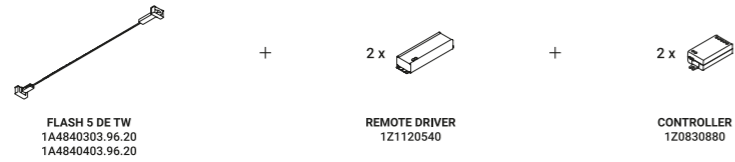

How to order -
FLASH 5 DE TW