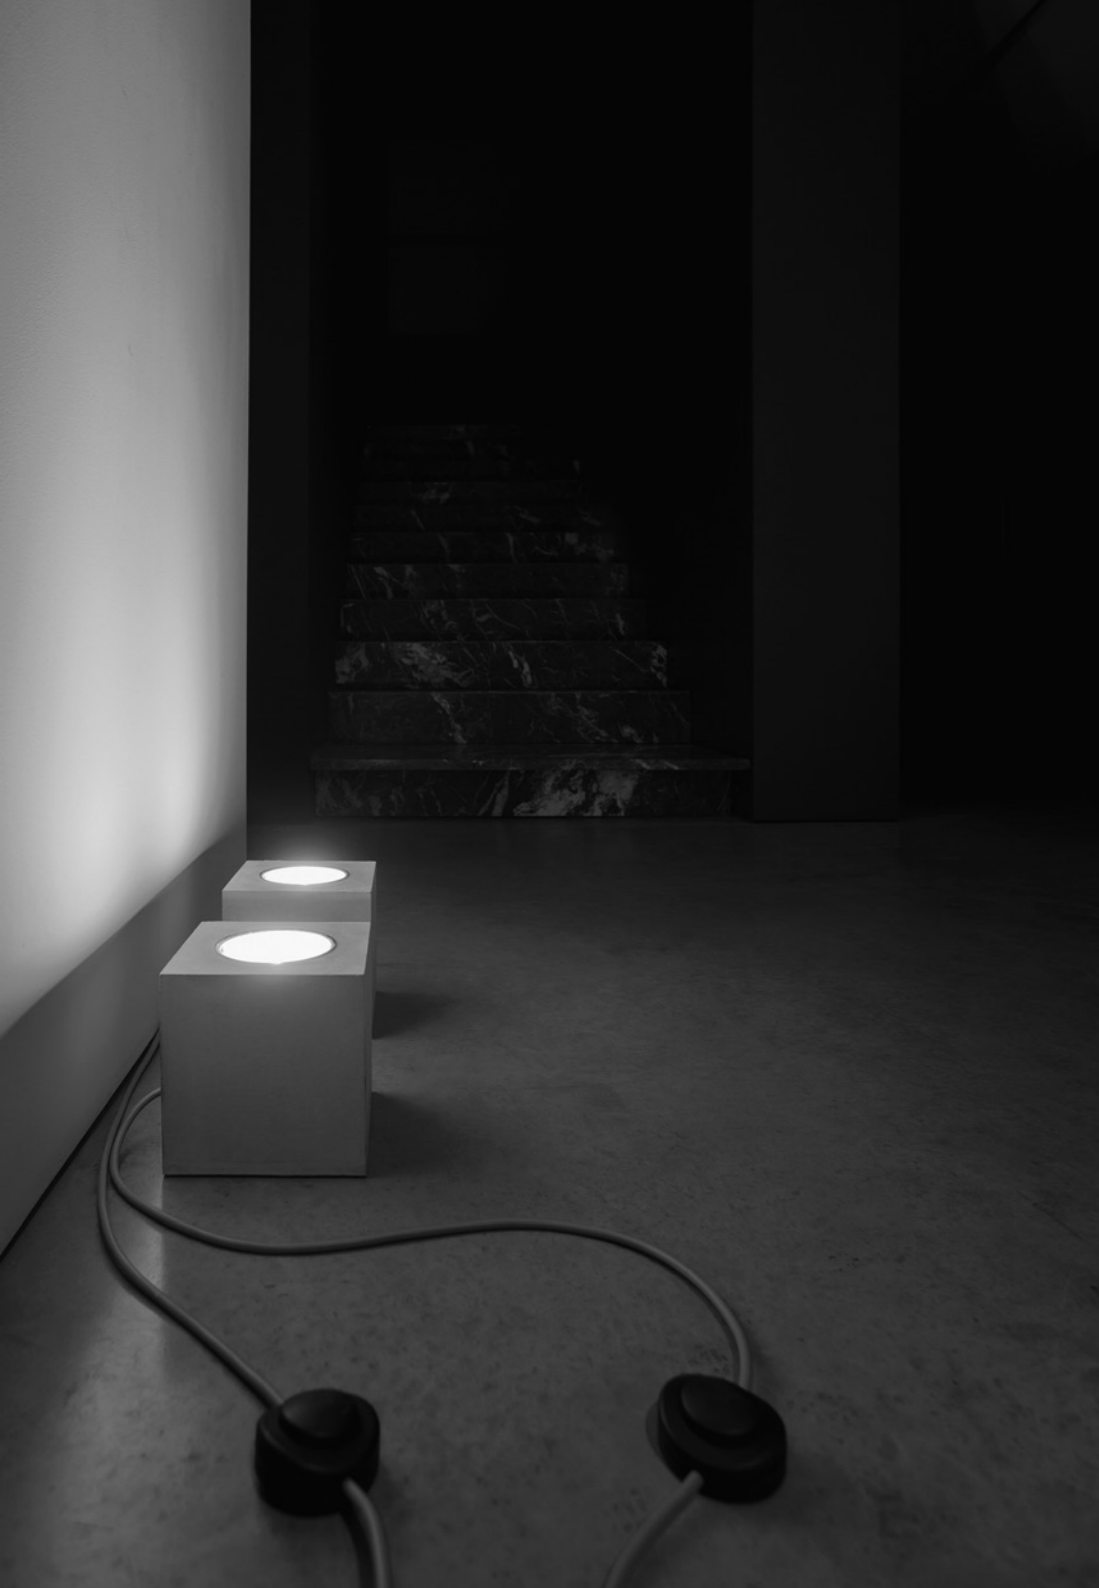

A piece of architecture to be used in space.
A concrete cube that allows you to understand volumes
and architecture in an unusual and unprecedented way.
Outdoor version also available.