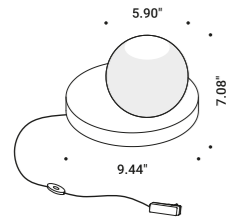

Table / Diffuse / Indoor

Material Glass - Oak wood
Finish .00 Standard

Note Table luminaire. Sanded glass ball. Oak wood base. Dimmer on the cable.
Black cable.