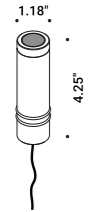

BUIO - SPOT

Maurici Ginés / 2023

Floor-Wall-Ceiling / Direct / Outdoor

Material

Finish .04 Matt Black

Note

Outdoor luminaire. Adjustable spike and wall versions. Available with transparent or black glass. AISI 316L stainless steel accessories for the spike and wall versions. Black cable (39,37").

BUIO - 13°

Black filter
6,2W
24V DC
2700K - 120lm / 3000K - 123lm
CRI >90
Beam 13°
UGR <19
Driver not included

Matt Black - 2700K
Matt Black - 3000K

1A5040403.27.20
1A5040403.30.20