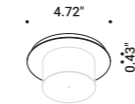

Suspension kits

Recessed suspension kit for 0.49" plasterboard		Not included
Matt White	For electrical cables - 1 Piece Plasterboard cut-out Ø 1.73" Minimum space for mounting 2.76"	1X0000300.02.00
Matt Black	For electrical cables - 1 Piece Plasterboard cut-out Ø 1.73" Minimum space for mounting 2.76"	1X0000400.02.00

Ceiling suspension kit		Not included
Matt White	For electrical cables - 1 Piece	1X0010300.02.00
Matt Black	For electrical cables - 1 Piece	1X0010400.02.00

Wall adapter plate		Not included
Matt White	For mounting on brick masonry walls	1X0050300.01.00