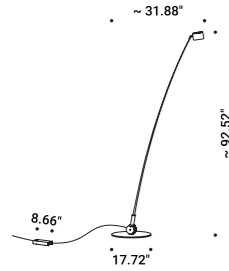

SAMPEI 260

17W
120V - 60Hz
2700K - 1370lm / 3000K - 1456lm
CRI >90
Driver integrated
Dimmer on board

Matt White - 2700K - Dimmer on board
Matt White - 3000K - Dimmer on board
Matt Black - 2700K - Dimmer on board
Matt Black - 3000K - Dimmer on board

1A3740303.27.06
1A3740303.30.06
1A3740403.27.06
1A3740403.30.06