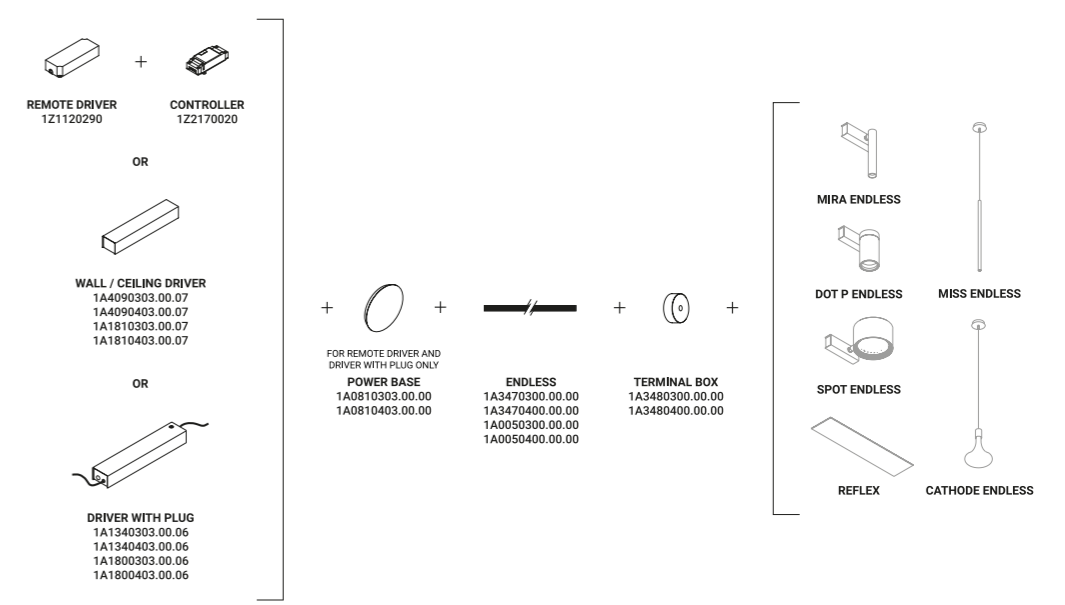

ENDLESS dimmable
(Max 48V DC -
Max 150W - Max 4A)