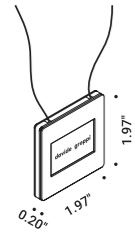

35MM

Alessandra Dallagiovanna - Davide Groppi / 2009

Objects / Diffuse / Wireless

Material Metal - Polycarbonate
Finish .00 Standard

Note Battery-operated wearable luminaire. Matt white front. Glossy black back. Customised image not included. Intermittent light.

35MM
0,3W
ON/OFF
Batteries 2xCR2032 included

Standard - ON/OFF

|1A2640000.00.00 |