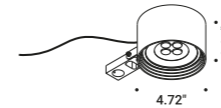

Optional accessories

Installation kits

Anchoring bolt		Not included
Cut-out Ø 9.84"	1A3620000.00.00	
Minimum space for mounting 13.78"		

Lighting modules