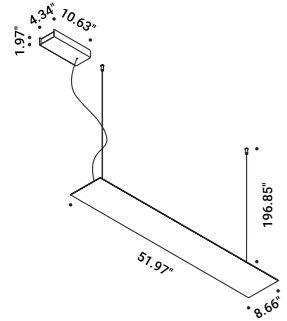

Suspension / Indirect / Indoor

Material Metal - Mirror
Finish .04 Matt Black

Note Suspension luminaire. Plane with mirror finish. Matt black rear plane. Matt white rose. AISI 304 stainless steel suspension cables. Black cable. Possibility for the luminaire to be powered by ENDLESS conductive tape and by dedicated voltage/current (Max 48V DC - Max 150W - Max 4A). See page: ENDLESS. REFLEX S 2: version with power cable only and without rose.

REFLEX S 1

Ceiling driver version
36W
120V - 60Hz
2700K - 4196lm / 3000K - 4464lm
CRI >90
Driver integrated
DALI - PUSH - 1-10V

Matt Black - 2700K - DALI - PUSH - 1-10V
Matt Black - 3000K - DALI - PUSH - 1-10V

1A4790403.27.07
1A4790403.30.07