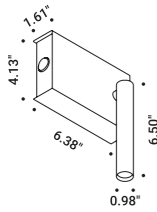

MIRA SWITCH
7,5W
120V - 60Hz
2700K - 327lm / 3000K - 352lm
CRI >90
Driver integrated
ON/OFF

Matt White - 2700K - ON/OFF	1A2280303.27.00
Matt White - 3000K - ON/OFF	1A2280303.30.00
Matt Black - 2700K - ON/OFF	1A2280403.27.00
Matt Black - 3000K - ON/OFF	1A2280403.30.00