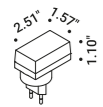

Optional accessories

Drivers