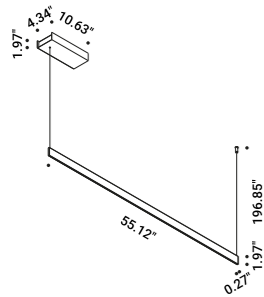

Suspension / Direct / Indoor

Material Metal
Finish **.29** Brushed Bronze **.36** Brushed Black

Note Suspension luminaire. Matt white rose. AISI 304 stainless steel suspension cable. Black cable. Luminaire designed to be powered by our ENDLESS conductive tape and dedicated voltage/current (Max 48V DC - Max 150W - Max 4A). See page: ENDLESS. SOTTILE 1 DE and SOTTILE 2 DE: dual emission version. SOTTILE 2 and SOTTILE 2 DE: version with power cable only and without rose.

SOTTILE 1

Ceiling driver version
22W
120V - 60Hz
2700K - 1692lm / 3000K - 1855lm
CRI >90
Driver integrated
DALI - PUSH - 1-10V

Brushed Bronze - 2700K - DALI - PUSH - 1-10V	1A4232903.27.07
Brushed Bronze - 3000K - DALI - PUSH - 1-10V	1A4232903.30.07
Brushed Black - 2700K - DALI - PUSH - 1-10V	1A4233603.27.07
Brushed Black - 3000K - DALI - PUSH - 1-10V	1A4233603.30.07