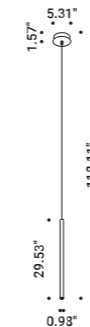

MISS ENDLESS
Endless version only
5,5W
48V DC - 50/60Hz
2700K - 290lm / 3000K - 310lm
CRI >90
Driver not included
See page ENDLESS

Matt White - 2700K	1A2960303.27.40
Matt White - 3000K	1A2960303.30.40
Matt Black - 2700K	1A2960403.27.40
Matt Black - 3000K	1A2960403.30.40
Brushed Brass - 2700K	1A2960803.27.40
Brushed Brass - 3000K	1A2960803.30.40
Total Black - 2700K	1A2962603.27.40
Total Black - 3000K	1A2962603.30.40