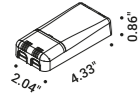

Driver				Not included
220-240V(100-127V)	350mA/17W(15W)/IP20/DALI	MISS 2	1Z0241180.350	

Driver				Not included
220-240V(100-127V)	350mA/18W(15W)/IP20/PUSH - 1-10V	MISS 2	1Z0240870.350