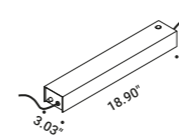

Compulsory accessories

Drivers for ENDLESS dimmable system

Driver with plug		Not included
Matt White	Input 120V - 60Hz Output 48V - 60W - Max 1,25A IP20 - Dimmer on board	1A1340303.00.06
Matt Black	Input 120V - 60Hz Output 48V - 60W - Max 1,25A IP20 - Dimmer on board	1A1340403.00.06