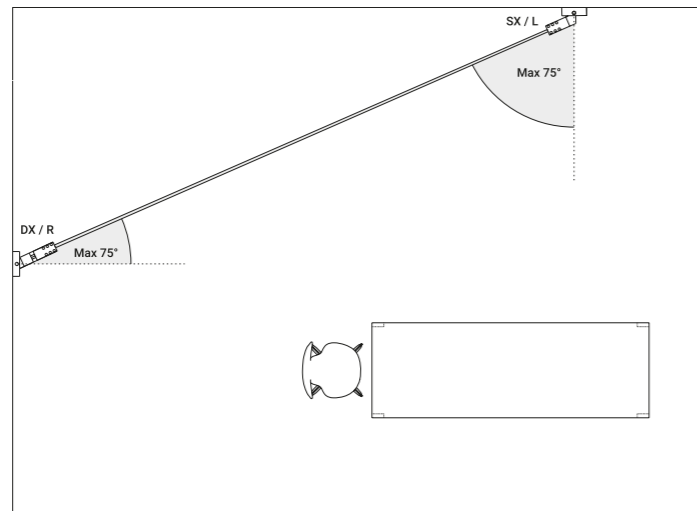

1A0340400.00.00 - 1A0350400.00.00 - Example of installation with kit wall connection sloped 75°