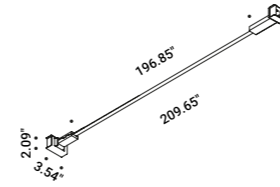

How to order -
INFINITO 5 TW

+

+

How to order -
INFINITO 10 TW

+

+

Note Tunable White describes the variable colour temperature controls from warm white to cool white light.

INFINITO 5 TW

Tunable White

Max 50W

24V DC

2700K / 6500K - 7650lm

CRI >90

Driver not included

Matt White - 2700K / 6500K

Matt Black - 2700K / 6500K

1A4860303.96.20

1A4860403.96.20