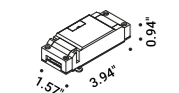

Controller		Not included	
Matt Black	DALI - PUSH - 0/1-10V - IP20	FLASH 6 / FLASH 12 / FLASH 18 / FLASH 6 DE / FLASH 12 DE	1Z2170020