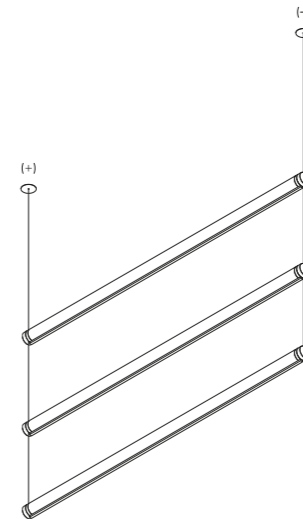

Example of multiple installation with recessed suspension kit