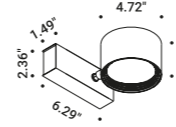

SPOT ENDLESS CASAMBI

ENDLESS version only
Max 15,5W - 0,4A
48V DC
CRI >90
Driver not included
See page ENDLESS
LED module not included

Matt White
Matt Black

1A1080303.00.41
1A1080403.00.41