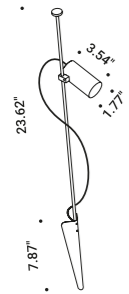

Floor-Outdoor / Direct / Outdoor

Material AISI 316L Stainless Steel - Metal
Finish .04 Matt Black

Note Outdoor lamp with spike. Adjustable in all directions. AISI 316L stainless steel stem. Black cable (196,85").

GRILLO
4,2W
24V DC
3000K - 282lm
CRI >90
Driver not included

Matt Black - 3000K

| 1A3570403.30.20 |