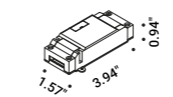

Controller				Not included
Matt Black	DALI - PUSH - 0/1-10V - IP20	SOTTILE 2 / SOTTILE 2 DE	1Z2170020