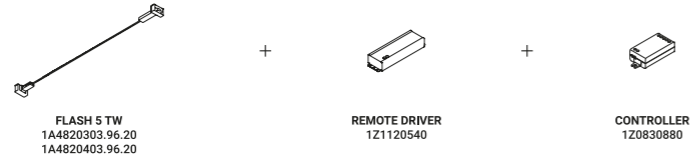

How to order -
FLASH 5 TW