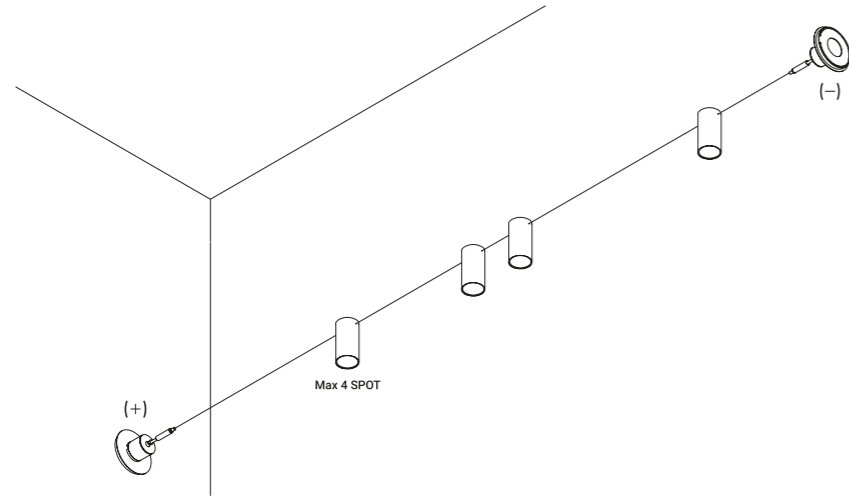

Remote driver version