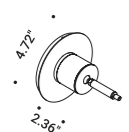

Compulsory accessories

Installation kits

Tie rods (positive/negative) Not included			
Matt White	2 Pieces	1A3020303.00.00