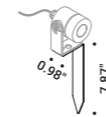

Earth spike	Not included
Standard	1A1620000.00.00