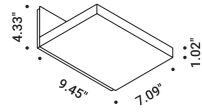

SOL 2

/ 2008

Wall / Indirect / Indoor

Material Metal
Finish .03 Matt White .04 Matt Black

Note Wall luminaire.

SOL 2

Max 200W - R7s
120V - 60Hz
ON/OFF
Bulb not included

Matt White - ON/OFF
Matt Black - ON/OFF

1A3330303.00.00
1A3330403.00.00