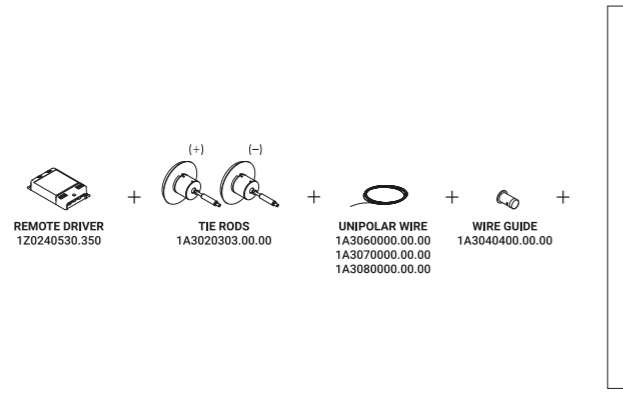

Remote driver version