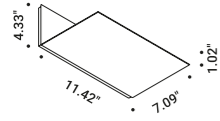

FOIL

967 DESIGN / 2011

Wall / Indirect / Indoor

Material Metal
Finish .03 Matt White .04 Matt Black

Note Wall luminaire.

FOIL

Max 160W - R7s
120V - 60Hz
ON/OFF
Bulb not included

Matt White - ON/OFF
Matt Black - ON/OFF

1A3340303.00.00
1A3340403.00.00