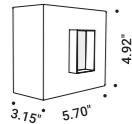

Optional accessories

Installation kits