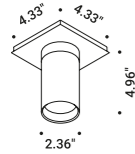

DOT PL 51

Omar Carraglia - Davide Groppi / 2015

Ceiling / Direct / Indoor

Material Metal

Finish .03 Matt White

Note Ceiling luminaire.

DOT PL 51

Max 10W - GU10

120V - 60Hz

ON/OFF

Bulb not included

Matt White - ON/OFF

1A3800303.00.00