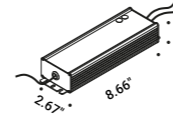

Driver				Not included
100-240V	24V/96W/IP67/1-10V	UTOPIA 6	1Z1120540