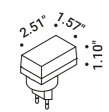

Optional accessories

Drivers