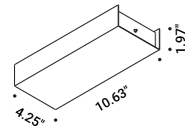

Compulsory accessories

Drivers