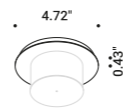

Wall adapter plate				Not included
Matt White	For mounting on brick masonry walls		1X0050300.01.00