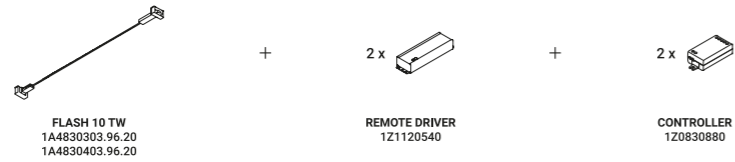

How to order -
FLASH 10 TW