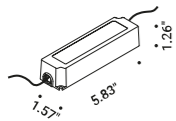

Compulsory accessories

Drivers