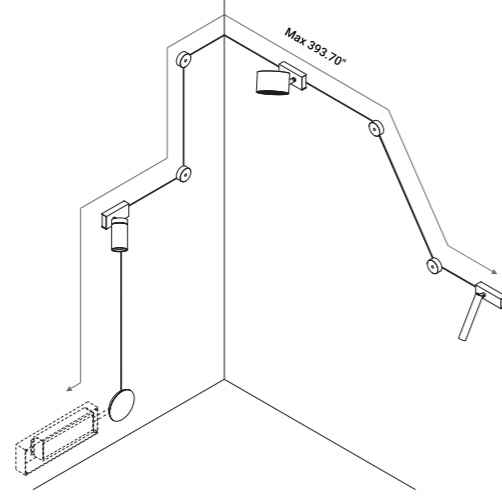

Example of combined installation between various devices with remote driver