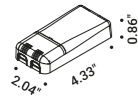

CATHODE

Omar Carraglia / 2015

Compulsory accessories

Drivers