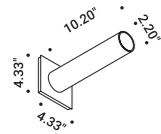

OZEN VETRO

Davide Groppi / 1999

Wall / Diffuse / Indoor

Material Glass - Metal
Finish .00 Standard

Note Wall luminaire. White wall back plate.

OZEN VETRO

Max 48W - G9

120V - 60Hz

ON/OFF

Bulb not included

Standard - ON/OFF

| 1A3970003.00.00 |