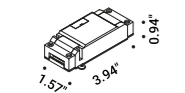

Controller				Not included
Matt Black	DALI - PUSH - 0/1-10V - IP20		1Z2170020