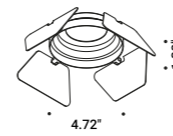

DG111 LED Module	Not included		
11,7W - 15° - 350mA DC 2700K - 1068lm - CRI >90 Energy Efficiency F - Dimmable	SPOT ENDLESS / SPOT ENDLESS CASAMBI	1A4700000.27.20	
11,7W - 15° - 350mA DC 3000K - 1091lm - CRI >90 Energy Efficiency F - Dimmable	SPOT ENDLESS / SPOT ENDLESS CASAMBI	1A4700000.30.20	

DG111 LED module	Not included		
11,7W - 22° - 350mA DC 2700K - 1508lm - CRI >90 Energy Efficiency F - Dimmable	SPOT ENDLESS / SPOT ENDLESS CASAMBI	1A3890000.27.20	
11,7W - 22° - 350mA DC 3000K - 1578lm - CRI >90 Energy Efficiency F - Dimmable	SPOT ENDLESS / SPOT ENDLESS CASAMBI	1A3890000.30.20	

DG111 LED module	Not included		
11,7W - 36° - 350mA DC 2700K - 1266lm - CRI >90 Energy Efficiency F - Dimmable	SPOT ENDLESS / SPOT ENDLESS CASAMBI	1A3900000.27.20	
11,7W - 36° - 350mA DC 3000K - 1323lm - CRI >90 Energy Efficiency F - Dimmable	SPOT ENDLESS / SPOT ENDLESS CASAMBI	1A3900000.30.20	

Optional accessories

Other accessories

Accessory holder + Soft filter + Honeycomb louvre	Not included	
Matt Black	1X0070400.04.00	

Accessory holder + Elliptical filter	Not included	
Matt Black	1X0070400.05.00	

Blue filter	Not included	
Standard	Compulsory with 1X0070400.04.00 / 1X0070400.05.00	1X0070000.06.00

Red filter	Not included	
Standard	Compulsory with 1X0070400.04.00 / 1X0070400.05.00	1X0070000.07.00

Yellow filter	Not included	
Standard	Compulsory with 1X0070400.04.00 / 1X0070400.05.00	1X0070000.08.00

Horizontal directional fins	Not included	
Matt Black	1X0070400.01.00