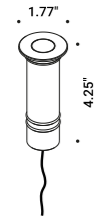

BUJO TRIM - 25°

Transparent filter
6,2W
24V DC
2700K - 300lm / 3000K - 309lm
CRI >90
Beam 25°
UGR <19
Driver not included

Matt Black - 2700K
Matt Black - 3000K

1A5180403.27.20
1A5180403.30.20