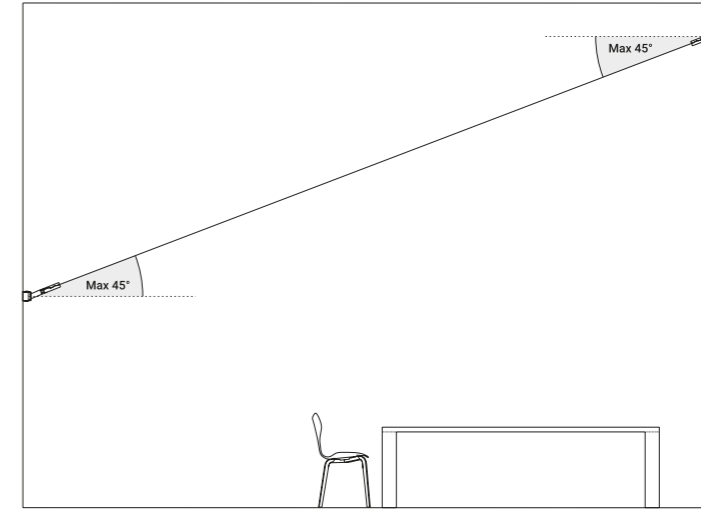

1A0120400.00.00 - Example of installation with kit wall connection vertical sloped 45°