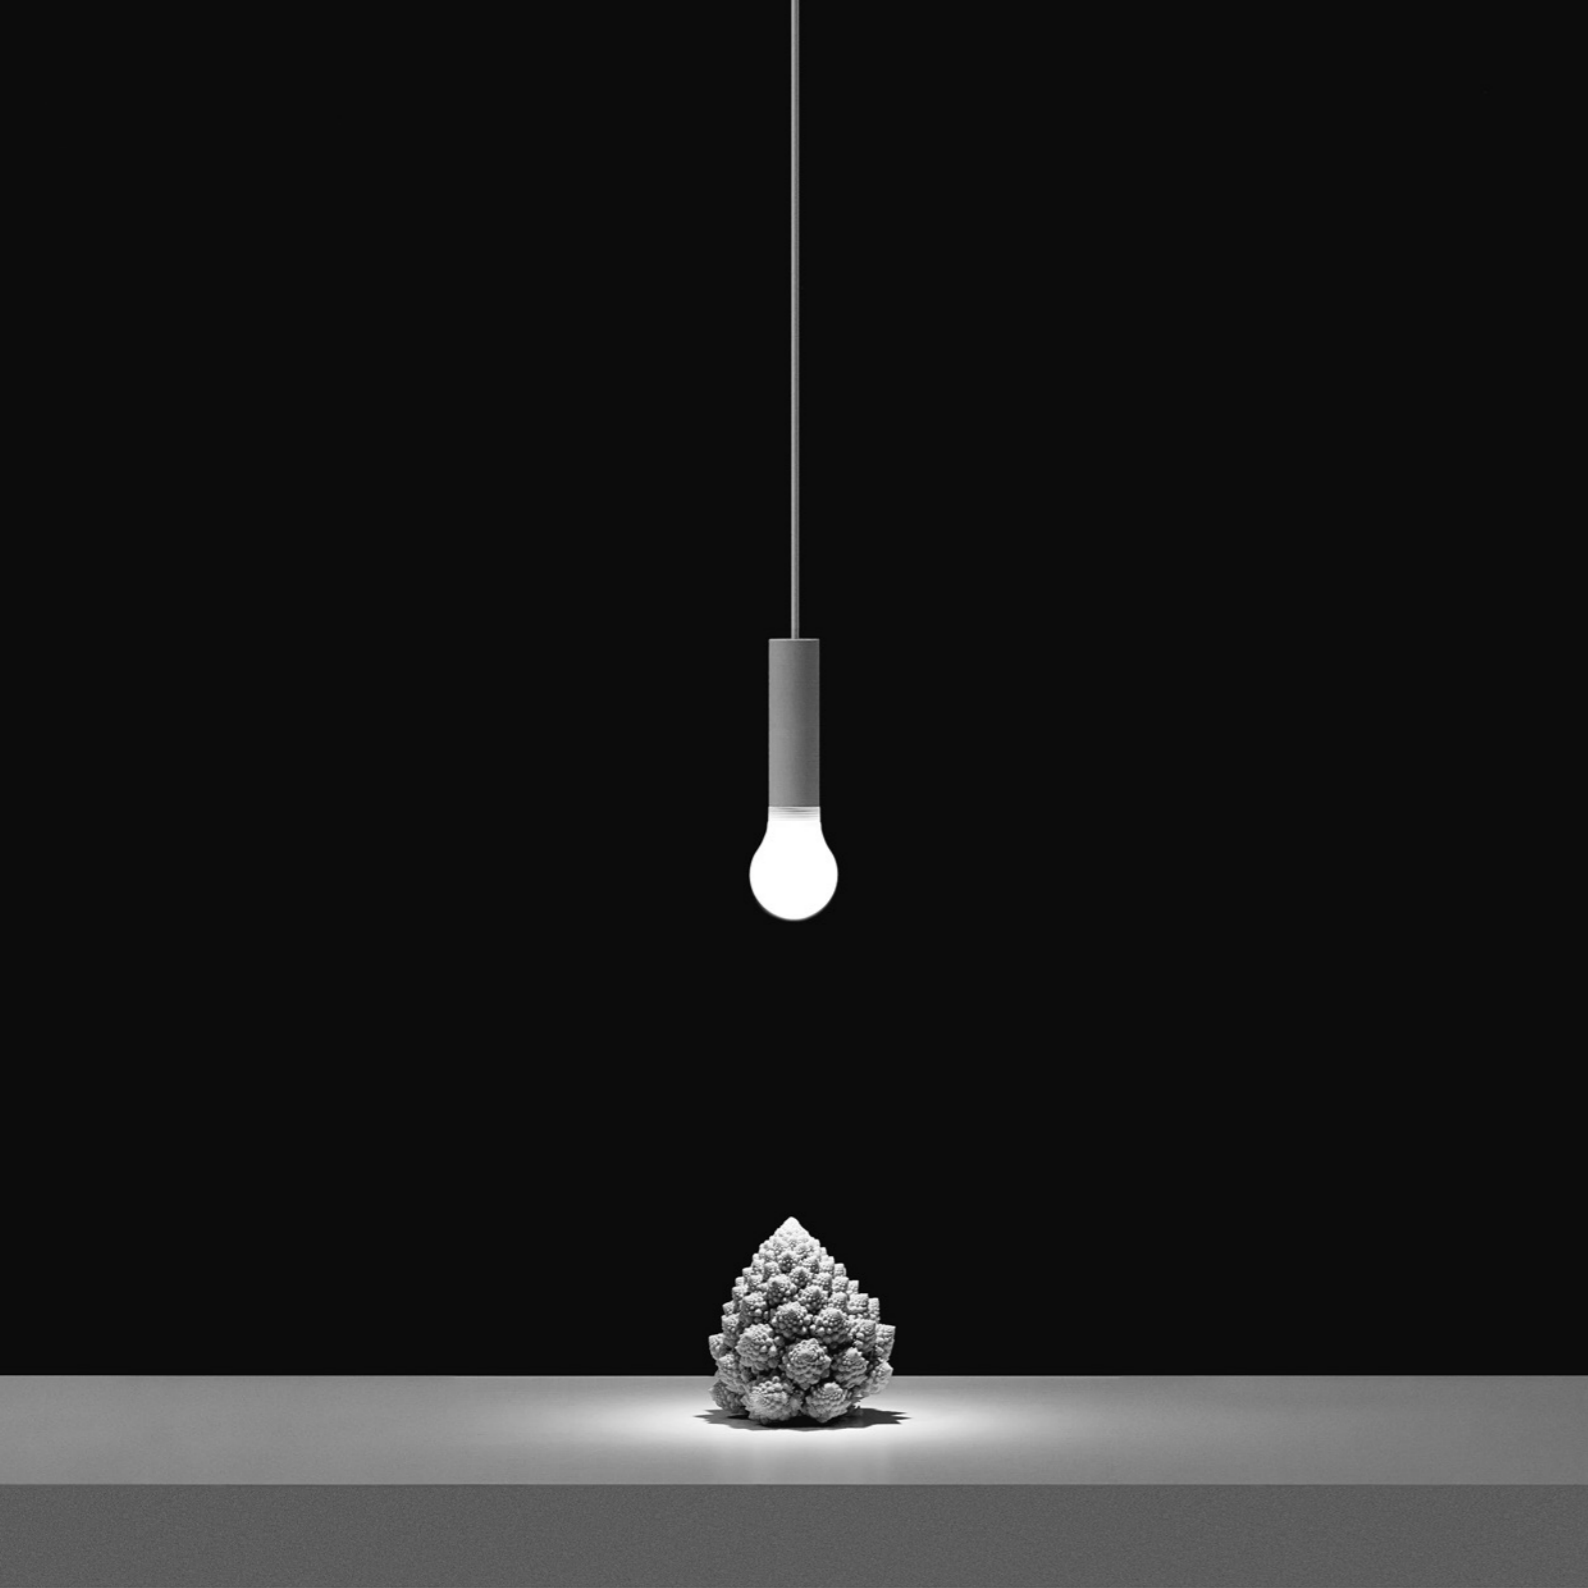

A tribute to Mies van der Rohe and his Less is More.
The project represents a light icon in a LED key,
with a peculiar attention to energy savings and the quality of light.

LED IS MORE

Davide Groppi / 2011