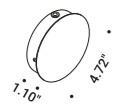

Optional accessories

Installation kits