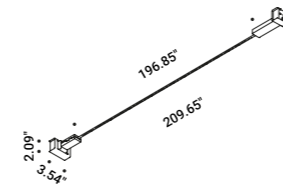

Note Tunable White describes the variable colour temperature controls from warm white to cool white light.

FLASH 5 DE TW
Dual emission - Tunable White
Max 100W
24V DC
2700K / 6500K - 15300lm
CRI >90
Driver not included

Matt White - 2700K / 6500K
Matt Black - 2700K / 6500K

1A4840303.96.20
1A4840403.96.20