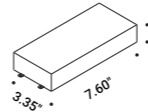

Driver Not included			
120-277V	24V/60W/IP20/TRIAC - 1-10V	NULLA / NULLA 18 / NULLA 25	1Z2020040