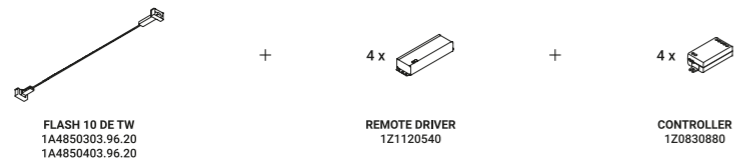

How to order -
FLASH 10 DE TW