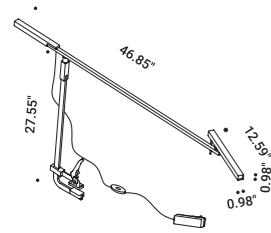

MORSETTO

Davide Groppi / 2017

Table / Direct / Indoor

Material Metal
Finish .04 Matt Black

Note Table luminaire. Adjustable in all directions. Shiny red clamp. Dimmer on the cable. Black cable.

MORSETTO

13W
24V DC
2700K - 765lm / 3000K - 823lm
CRI >90
UGR <19
Dimmer on board
Driver with plug included

Matt Black - 2700K - Dimmer on board
Matt Black - 3000K - Dimmer on board

1A2520403.27.06
1A2520403.30.06

Optional accessories

Drivers

Driver with plug

Matt Black Input 110-240V - 50/60Hz
Output 24V DC - 18W - IP20

1Z0431020

Included