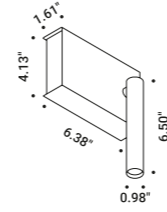

Lamp with a simple and essential shape.
For interiors and adjustable.
Luminaire available also in ENDLESS version.

Wall-Ceiling / Direct / Indoor

Material Metal
Finish .03 Matt White .04 Matt Black

Note Wall luminaire. Adjustable in all directions. MIRA ENDLESS and MIRA ENDLESS CASAMBI: luminaires dedicated to ENDLESS system (Max 48V DC - Max 150W - Max 4A). They can be used, on the same circuit, with the ENDLESS models. See page: ENDLESS.