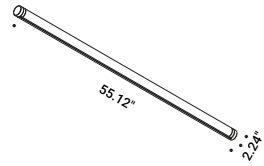

Suspension / Direct-Indirect / Indoor

Material Metal - PMMA
Finish .19 Polished Gold .28 Polished Black Chrome

Note Modular suspension luminaire. Adjustable along the horizontal axis. Transparent bar with refractive effect. LED module profile with matt black finish. Details with polished gold or black chrome finish. Matt white rose. Possibility for the luminaire to be powered by ENDLESS conductive tape and by dedicated voltage/current (Max 48V DC - Max 150W - Max 4A). See page: ENDLESS.

MAGIA - MODULE

19W
24V DC
2700K - 1272lm / 3000K - 1312lm
CRI >90
Driver not included

Polished Gold - 2700K
Polished Gold - 3000K
Polished Black Chrome - 2700K
Polished Black Chrome - 3000K

1A4721903.27.20
1A4721903.30.20
1A4722803.27.20
1A4722803.30.20

Compulsory accessories

Installation kits

Wire guide		Not included
Matt Black	1 Piece	1A3040400.00.00

Unipolar wire - 236.22"		Not included
1 Piece - Max 60V DC	Max 3 modules	1A4730000.00.00

Suspension kits

Recessed suspension kit for 0.49" plasterboard		Not included
Matt White	For electrical cables - 1 Piece Plasterboard cut-out Ø 1.73" Minimum space for mounting 2.76"	1X0000300.02.00
Matt Black	For electrical cables - 1 Piece Plasterboard cut-out Ø 1.73" Minimum space for mounting 2.76"	1X0000400.02.00

Ceiling suspension kit		Not included
Matt White	For electrical cables - 1 Piece	1X0010300.02.00
Matt Black	For electrical cables - 1 Piece	1X0010400.02.00

Wall adapter plate		Not included
Matt White	For mounting on brick masonry walls	1X0050300.01.00