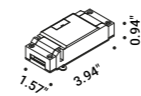

Floor-Suspension / Indirect / Indoor

Material Brass - Methacrylate
Finish **.03** Matt White **.04** Matt Black **.08** Brushed Brass

Note Floor luminaire with ceiling fixing. Adjustable along the vertical axis. Matt white rose. AISI 304 stainless steel suspension cable. Dimmer on the cable. Transparent cable. MASAI 2: version with power cable only and without driver.

MASAI 1

Driver with plug version
15,5W
120V - 60Hz
2700K - 600lm / 3000K - 619lm
CRI >90
Driver integrated
Dimmer on board

Matt White - 2700K - Dimmer on board
Matt White - 3000K - Dimmer on board
Matt Black - 2700K - Dimmer on board
Matt Black - 3000K - Dimmer on board
Brushed Brass - 2700K - Dimmer on board
Brushed Brass - 3000K - Dimmer on board

1A2720303.27.06
1A2720303.30.06
1A2720403.27.06
1A2720403.30.06
1A2720803.27.06
1A2720803.30.06

MASAI 2

Remote driver version
13W
120V - 60Hz
2700K - 600lm / 3000K - 619lm
CRI >90
Driver not included

Matt White - 2700K
Matt White - 3000K
Matt Black - 2700K
Matt Black - 3000K
Brushed Brass - 2700K
Brushed Brass - 3000K

1A2720303.27.20
1A2720303.30.20
1A2720403.27.20
1A2720403.30.20
1A2720803.27.20
1A2720803.30.20

Compulsory accessories

Drivers

Driver				Not included
220-240V(100-127V)	24V/22W(12W)/IP20/ON/OFF	MASAI 2	1Z0240410	

Driver				Not included
120-277V	24V/60W/IP20/TRIAC - 1-10V	MASAI 2	1Z2020040	

Controller				Not included
Matt Black	DALI - PUSH - 0/1-10V - IP20	MASAI 2	1Z2170020	

Optional accessories

Suspension kits

Sloped ceiling suspension kit				Not included
	Nickel plated - 1 Piece		1A0510000.00.00