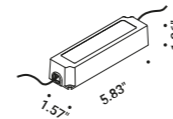

Drivers

Driver

110-240V

24V/25W/IP67/ON/OFF

1Z1120620

Not included