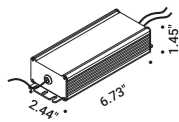

Compulsory accessories

Drivers