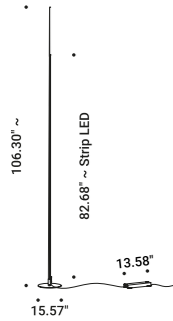

Floor / Indirect / Indoor

Material Glass fiber - Metal
Finish .04 Matt Black

Note Floor luminaire. Dimmer on the cable. Black cable.

ORIGINE 290

25W
24V DC
2700K - 1926lm / 3000K - 2075lm
CRI >80
Driver included
Dimmer on board

Matt Black - 2700K - Dimmer on board
Matt Black - 3000K - Dimmer on board

1A2300403.27.06
1A2300403.30.06