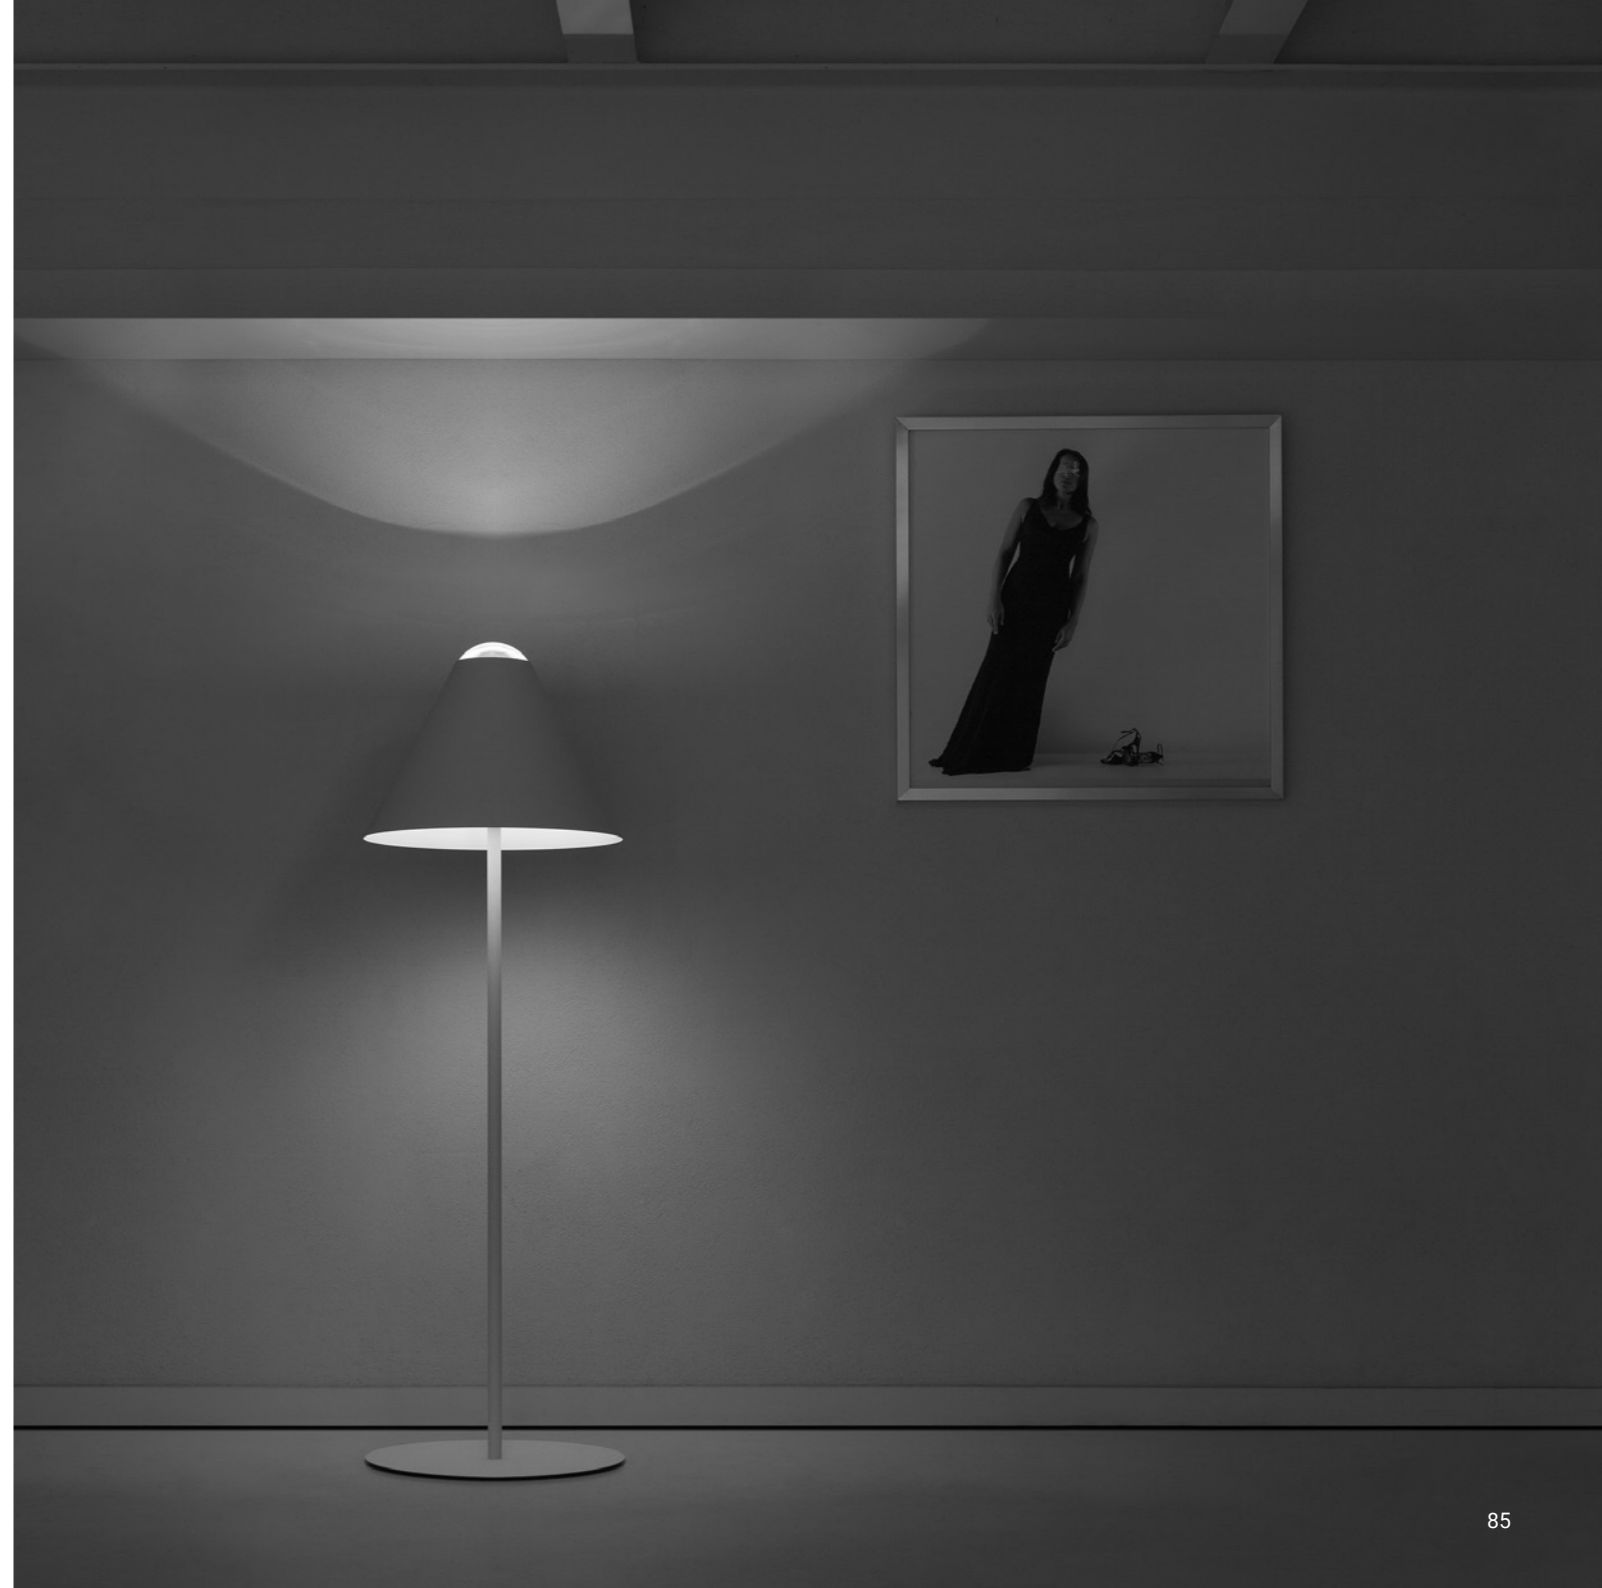

1Z0431020

FLOOR

ABA 120

Omar Carraglia / 2007

Inspired by the shape of a traditional lampshade.
The bulb is not shielded but displayed, and it peeks out from the shade.
Table version available.

ABA 120

Omar Carraglia / 2007

| 1A2770303.00.06 |

BANNER

Mauro Ferrari / 2004

A solution that is part fixed and part mobile.
The lamp is fixed to the wall, but is powered by a cable and normal electrical plug.
Banner is one of our many solutions for bringing light
where you need it, with the greatest freedom.