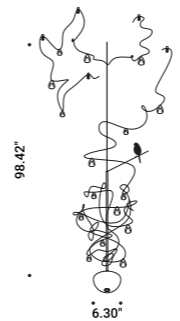

LOUIS XIV 2

Remote driver version
15W
Max 250mA DC
2700K - Up 890lm - Down 210lm /
3000K - Up 936lm - Down 235lm
CRI >90
UGR <19
Driver not included
2 Drivers required

Polished Gold - 2700K
Polished Gold - 3000K

1A4361903.27.20
1A4361903.30.20

Compulsory accessories

Drivers

Driver				Not included
120-240V	250mA/12W/IP64/TRIAC - 1-10V	LOUIS XIV 2	1Z2330010	

Driver				Not included
110-240V	250mA/10W/IP20/TRIAC - 1-10V	LOUIS XIV 2	1Z2340010.250	

Driver				Not included
220-240V(110-127V)	250mA/13,5W(13,5W)/IP20/DALI - PUSH - 1-10V	LOUIS XIV 2	1Z0241270.250	

Optional accessories

Suspension kits

Recessed suspension kit for 0.49" plasterboard				Not included
Matt White	For electrical cables - 1 Piece Plasterboard cut-out Ø 1.73" Minimum space for mounting 2.76"	LOUIS XIV 2	1X0000300.05.00	
Matt Black	For electrical cables - 1 Piece Plasterboard cut-out Ø 1.73" Minimum space for mounting 2.76"	LOUIS XIV 2	1X0000400.05.00