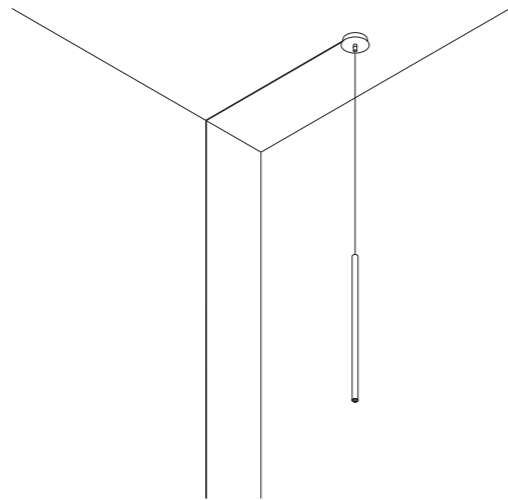

MISS: example of installation