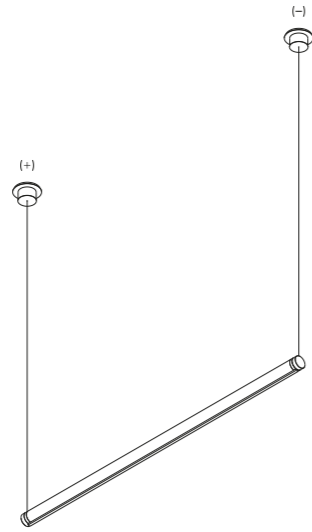

Example of single installation with ceiling suspension kit