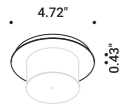

Ceiling suspension kit			Not included
Matt White	For suspension cables - 1 Piece	1X0010300.01.00	
Matt Black	For suspension cables - 1 Piece	1X0010400.01.00	
Matt White	For electrical cables - 1 Piece	SOTTILE 2 / SOTTILE 2 DE 1X0010300.04.00	
Matt Black	For electrical cables - 1 Piece	SOTTILE 2 / SOTTILE 2 DE 1X0010400.04.00