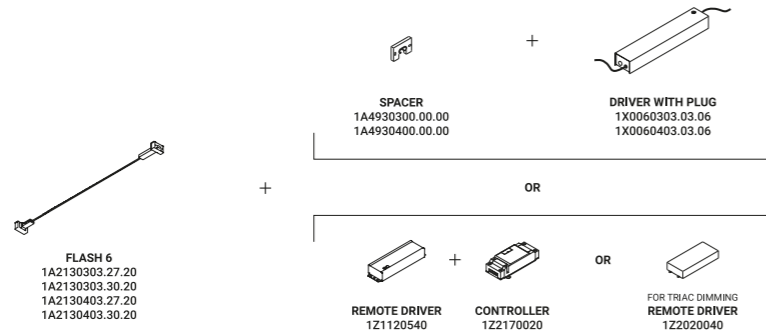

How to order - FLASH 6