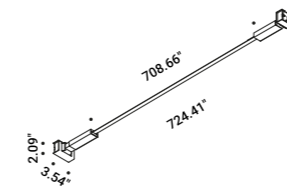

INFINITO 18
Max 135W
24V DC
2700K - 16758lm / 3000K - 20124lm
CRI >90
Driver not included

Matt White - 2700K
Matt White - 3000K
Matt Black - 2700K
Matt Black - 3000K

1A2270303.27.20
1A2270303.30.20
1A2270403.27.20
1A2270403.30.20