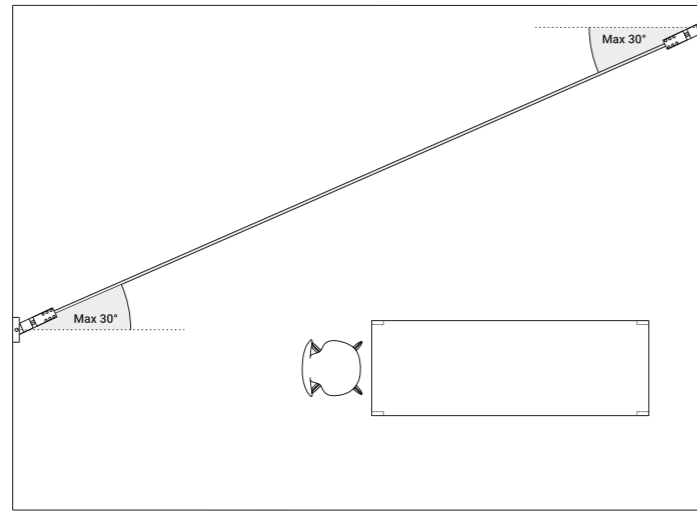

Example of installation with max rotation 30°