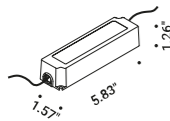

1A1490303.27.20
 1A1490303.30.20
 1A1490403.27.20
 1A1490403.30.20

Compulsory accessories

Drivers

Driver		Not included
110-240V	24V/25W/IP67/ON/OFF	1Z1120620

Optional accessories

Installation kits

Installation box		Not included
Standard	Cut-out Ø 2.09" Minimum space for mounting 5.91"	1A1500000.00.00