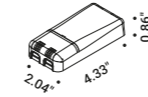

Compulsory accessories

Drivers

Driver Not included			
220-240V(100-127V)	24V/16W(15W)/IP20/DALI	NULLA / NULLA 18 / NULLA 25	1Z0241180.24