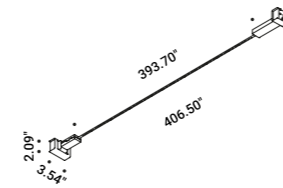

FLASH 10 TW
Tunable White
Max 100W
24V DC
2700K / 6500K - 15300lm
CRI >90
Driver not included

Matt White - 2700K / 6500K
Matt Black - 2700K / 6500K

1A4830303.96.20
1A4830403.96.20