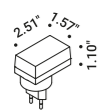

Optional accessories

Drivers