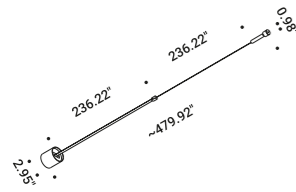

Systems / Indirect / Indoor

Material Metal - PVC
Finish .00 Standard

Note Special stainless steel and rubber profile stretched from wall to wall. Available in 236,22" / 472,44" with a single power unit and uniform lighting. Possibility for the luminaire to be powered by ENDLESS conductive tape and by dedicated voltage/current (Max 48V DC - Max 150W - Max 4A). See page: ENDLESS.

UTOPIA 6

Max 79W
24V DC
2700K - 6079lm / 3000K - 6322lm
CRI >90
Driver not included

Standard - 2700K
Standard - 3000K

1A4250003.27.20
1A4250003.30.20