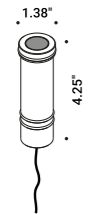

BUJO TRIMLESS - 25°

Black filter
6,2W
24V DC
2700K - 150lm / 3000K - 155lm
CRI >90
Beam 25°
UGR <19
Driver not included

Matt Black - 2700K
Matt Black - 3000K

1A5220403.27.20
1A5220403.30.20

Maurici Ginés / 2023