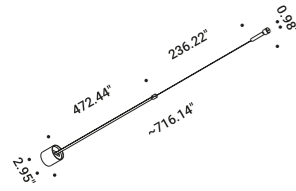

UTOPIA 12

Max 125W
24V DC
2700K - 10133lm / 3000K - 10538lm
CRI >90
Driver not included

Standard - 2700K
Standard - 3000K

1A4600003.27.20
1A4600003.30.20

Compulsory accessories

Drivers

Driver				Not included
120-277V	24V/60W/IP20/TRIAC - 1-10V	UTOPIA 6	1Z2020040	

Driver				Not included
100-240V	24V/96W/IP67/1-10V	UTOPIA 6	1Z1120540	

Driver				Not included
120-277V	24V/96W/IP20/TRIAC - 1-10V	UTOPIA 12	1Z2020060	

Driver				Not included
100-240V	24V/150W/IP67/1-10V	UTOPIA 12	1Z1120500	

Controller				Not included
Matt Black	DALI - PUSH - 0/1-10V - IP20	UTOPIA 6 / UTOPIA 12	1Z2170020	

Optional accessories

Installation kits

Accessory 1				Not included
Polished Chrome			1A4480100.00.00	

Accessory 2				Not included
Polished Chrome			1A4490100.00.00	

Wall back plate				Not included
Matt Black			1X0090400.02.00