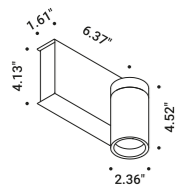

Wall-Ceiling / Direct / Indoor

Material Metal
Finish .03 Matt White .04 Matt Black

Note Wall luminaire. Adjustable in all directions. DOT P 51: white wall back plate. DOT P ENDLESS and DOT P ENDLESS CASAMBI: luminaires dedicated to ENDLESS system (Max 48V DC - Max 150W - Max 4A). They can be used, on the same circuit, with the ENDLESS models. See page: ENDLESS.

DOT P

13W
120V - 60Hz
2700K / 3000K
CRI >97
Driver integrated
1-10V

Matt White - 2700K - 1-10V
Matt White - 3000K - 1-10V
Matt Black - 2700K - 1-10V
Matt Black - 3000K - 1-10V

1A2340303.27.03
1A2340303.30.03
1A2340403.27.03
1A2340403.30.03