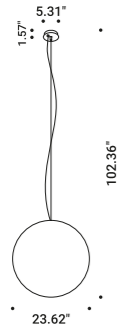

Suspension / Diffuse / Indoor

Material Japanese paper - PE
Finish .00 Standard

Note Suspension luminaire. PE and Japanese paper shade. Matt white rose. AISI 304 stainless steel suspension cable. White cable. Compulsory moisture barrier bag packaging for air and sea shipping. MOON 60 DE: version with dual emission and on/off. Black cable. For air and sea shipping: moisture barrier bag packaging compulsory for all models and wooden crate specifically compulsory for MOON 120 and MOON 200 models.

MOON 60
Max 25W - E26
120V - 60Hz
ON/OFF
Bulb not included
Moisture barrier bag included

Standard - ON/OFF

| 1A2820003.00.00 |