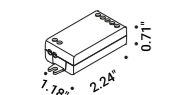

Controller Casambi - Tunable white		Not included	
		FLASH 5 TW / FLASH 10 TW / FLASH 5 DE TW / FLASH 10 DE TW	1Z0830880

Optional accessories

Installation kits

Spacer		Not included	
Matt White	For driver kit with plug	FLASH 6 / FLASH 12	1A4930300.00.00
Matt Black	For driver kit with plug	FLASH 6 / FLASH 12	1A4930400.00.00