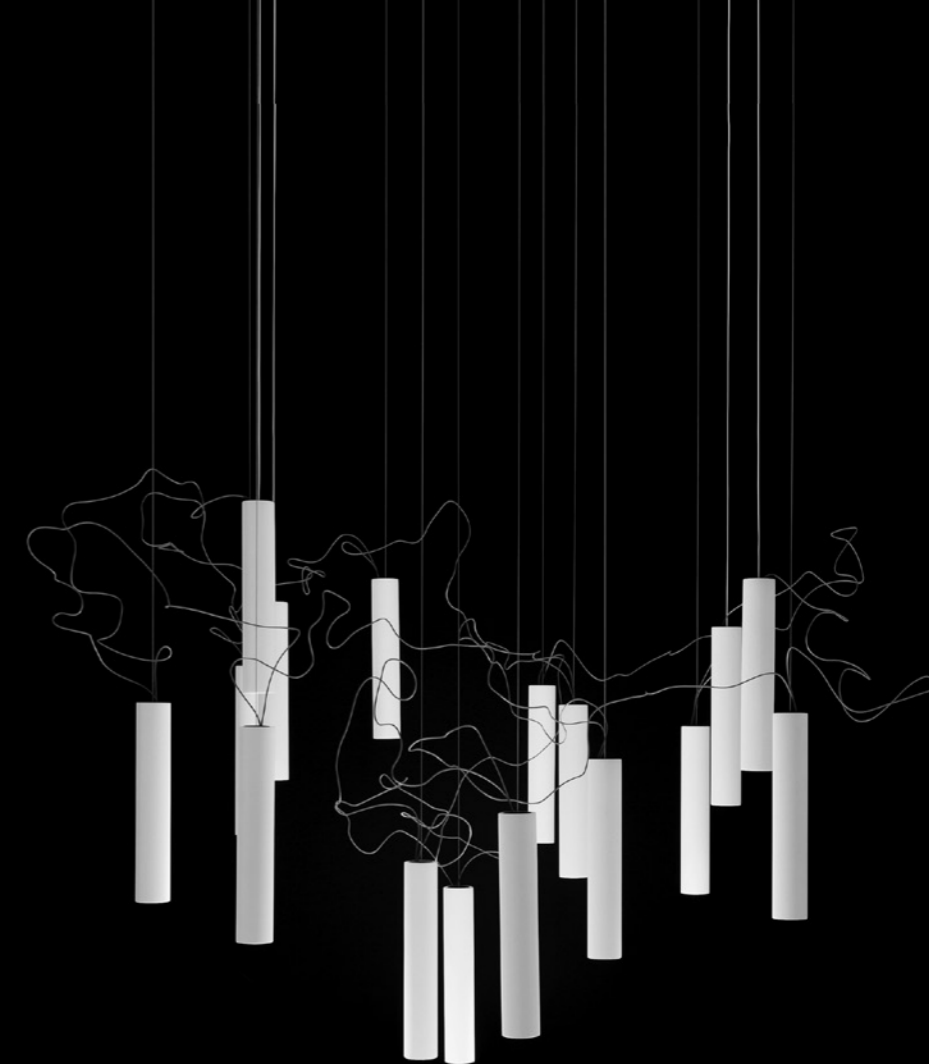

SIMBIOSI

Davide Groppi / 2015

Suspension / Direct / Indoor

Material Metal
Finish .03 Matt White .26 Total Black

Note Suspension luminaire. Matt white rose and red cables for the matt white finish. Matt black rose and anthracite grey cables for the matt black finish. AISI 304 stainless steel suspension cables.

SIMBIOSI

15W
120V - 60Hz
2700K - 931lm / 3000K - 960lm
CRI >90
Driver integrated

DALI

Matt White - 2700K - DALI
Matt White - 3000K - DALI
Total Black - 2700K - DALI
Total Black - 3000K - DALI

1A2870303.27.01
1A2870303.30.01
1A2872603.27.01
1A2872603.30.01

SIMBIOSI

15W
120V - 60Hz
2700K - 931lm / 3000K - 960lm
CRI >90
Driver integrated

1-10V

Matt White - 2700K - 1-10V
Matt White - 3000K - 1-10V
Total Black - 2700K - 1-10V
Total Black - 3000K - 1-10V

1A2870303.27.03
1A2870303.30.03
1A2872603.27.03
1A2872603.30.03

Optional accessories

Suspension kits

Sloped ceiling suspension hook

Not included

Chrome plated - 1 Piece

1A0530000.00.00