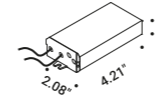

Drivers

Driver

220-240V(110-127V)	500mA/24W(15W)/IP68/ON/OFF	Not included
		1Z0241170