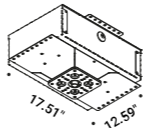

Installation kits

Trapdoor for plasterboard 0.49" Not included			
Standard	Cut-out 15.75" x 15.75"	NULLA	1A3790000.00.00

Trapdoor for plasterboard 0.49" Not included			
Standard	Cut-out 7.87" x 7.87"	NULLA	1A3780000.00.00