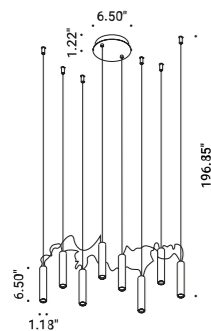

SIMBIOSI

Davide Groppi / 2015

Suspension / Direct / Indoor

Material Metal
Finish .03 Matt White .26 Total Black

Note Suspension luminaire. Matt white rose and red cables for the matt white finish. Matt black rose and anthracite grey cables for the matt black finish. AISI 304 stainless steel suspension cables.

SIMBIOSI

15W
120V - 60Hz
2700K - 931lm / 3000K - 960lm
CRI >90
Driver integrated

DALI

Matt White - 2700K - DALI
Matt White - 3000K - DALI
Total Black - 2700K - DALI
Total Black - 3000K - DALI

1A2870303.27.01
1A2870303.30.01
1A2872603.27.01
1A2872603.30.01