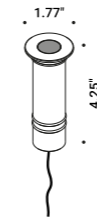

BUIO TRIM ELLIPTICAL

Black filter
6,2W
24V DC
2700K - 132lm / 3000K - 136lm
CRI >90
UGR <19
Driver not included

Matt Black - 2700K
Matt Black - 3000K

1A5150403.27.20
1A5150403.30.20