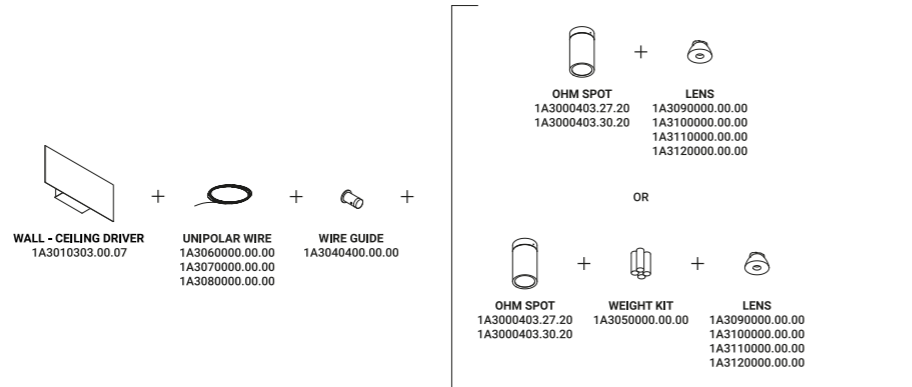

Wall/ceiling driver version

Systems / Direct / Indoor

Material Metal - PA
Finish .04 Matt Black

Note Special unipolar wire stretched from wall to wall. Max 4 Spots. Possibility for the luminaire to be powered by ENDLESS conductive tape and by dedicated voltage/current (Max 48V DC - Max 150W - Max 4A). See page: ENDLESS.

OHM SPOT
3,2W
Max 350mA DC
2700K / 3000K
CRI >95
Driver not included

Matt Black - 2700K
Matt Black - 3000K

1A3000403.27.20
1A3000403.30.20