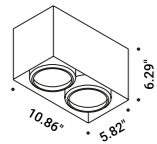

Ceiling / Direct / Indoor

Material Metal
Finish .03 Matt White .34 Matt White/Black Bicolor

Note Ceiling luminaire. Adjustable in all directions.

PUNTO 2 PL

Max 2x17W
120V - 60Hz
CRI >90
Driver integrated
1-10V
LED modules not included

Matt White - 1-10V
Matt White/Black Bicolor - 1-10V

1A1120303.00.03
1A1123403.00.03