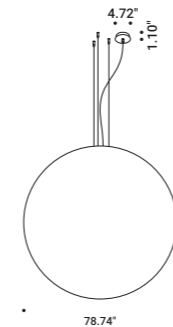

MOON 200
Max 4x25W - E26
120V - 60Hz
ON/OFF
Bulb not included
Moisture barrier bag included
Wooden crate included

Standard - ON/OFF

| 1A2860003.00.00 |