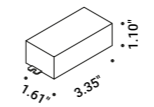

Driver				Not included
120-277V	500mA/30W/IP20/TRIAC - 1-10V	SOTTOSOPRA 2	1Z2020050.500