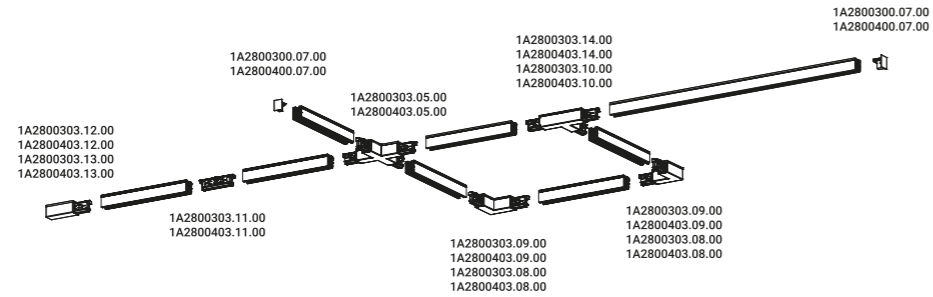

Power right connector and power left connector installation

Systems / Direct / Indoor

Material Metal - Polycarbonate

Finish .03 Matt White .04 Matt Black

Note Ceiling and wall track system.

Compulsory accessories

Installation kits

Track 39.37"			Not included
Matt White	Input 120V	1A2800303.01.00	
Matt Black	Input 120V	1A2800403.01.00	

Track 78.74"			Not included
Matt White	Input 120V	1A2800303.02.00	
Matt Black	Input 120V	1A2800403.02.00	

End cap			Not included
Matt White		1A2800300.07.00	
Matt Black		1A2800400.07.00	

Drivers

Power right connector			Not included
Matt White	Input 120V	1A2800303.13.00	
Matt Black	Input 120V	1A2800403.13.00	

Power left connector			Not included
Matt White	Input 120V	1A2800303.12.00	
Matt Black	Input 120V	1A2800403.12.00