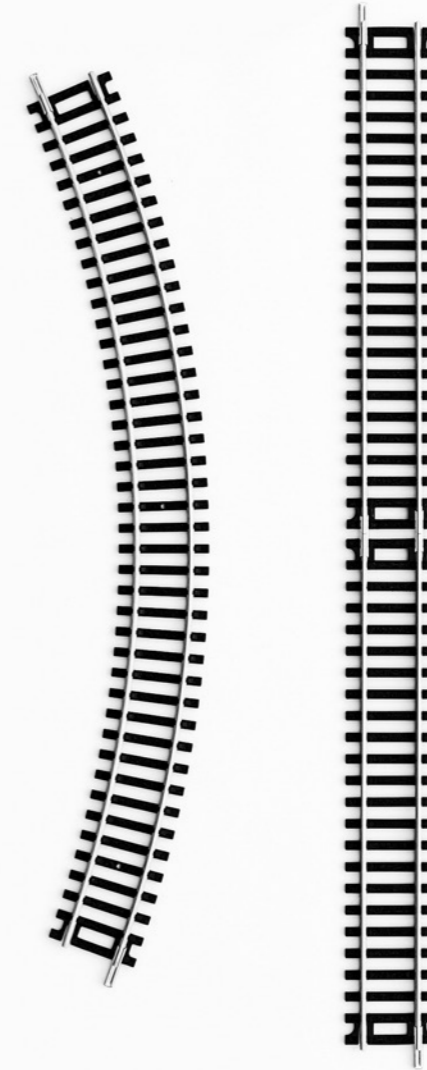

RAIL

Davide Groppi / 2019

Wall / Direct / Indoor

Material ABS - Metal
Finish .00 Standard

Note Wall luminaire. Matt black modular tracks. Dimmer on the cable. Black cable.

RAIL
22W
24V DC
3000K - 2000lm
CRI >90
Driver included
Dimmer on board

Standard - 3000K - Dimmer on board

| 1A3400003.30.06 |