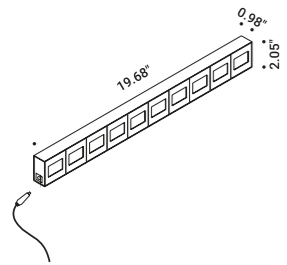

FILM

Alessandra Dallagiovanna - Davide Groppi / 2010

Objects-Wall / Diffuse / Indoor

Material Metal - Polycarbonate
Finish .00 Standard

Note Modular wall luminaire. Matt black support. Customised images not included. Module connector included. Black cable.

FILM
3W
5V DC
Driver not included
ON/OFF

Standard - ON/OFF

| 1A3410003.00.00 |

Compulsory accessories

Drivers

Driver with plug		Not included
Matt Black	Input 110-240V - 50/60Hz Output 5V DC - 15W - IP40	1Z1470180

Driver		Not included
100-240V	5V/17,5W/IP20/ON/OFF	1Z1120180