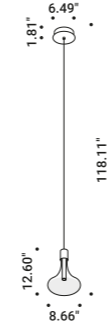

CATHODE 1
Ceiling driver version
6W
120V - 60Hz
2700K - 264lm / 3000K - 284lm
CRI >90
Driver integrated
1-10V

Matt White - 2700K - 1-10V
Matt White - 3000K - 1-10V
Brushed Brass - 2700K - 1-10V
Brushed Brass - 3000K - 1-10V

1A2980303.27.03
1A2980303.30.03
1A2980803.27.03
1A2980803.30.03