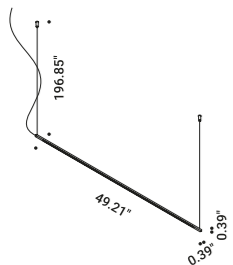

SHANGHAI 2

Remote driver version
13W
24V DC
2700K - 592lm / 3000K - 619lm
CRI >90
Driver not included

Matt White - 2700K
Matt White - 3000K
Brushed Brass - 2700K
Brushed Brass - 3000K

1A3260303.27.20
1A3260303.30.20
1A3260803.27.20
1A3260803.30.20

Compulsory accessories

Drivers

Driver				Not included
220-240V(100-127V)	24V/22W(12W)/IP20/ON/OFF	SHANGHAI 2	1Z0240410	

Driver				Not included
120-277V	24V/60W/IP20/TRIAC - 1-10V	SHANGHAI 2	1Z2020040	

Controller				Not included
Matt Black	DALI - PUSH - 0/1-10V - IP20	SHANGHAI 2	1Z2170020	

Optional accessories

Suspension kits

Sloped ceiling suspension hook			Not included
	Chrome plated - 1 Piece		1A0530000.00.00

Recessed suspension kit for 0.49" plasterboard				Not included
Matt White	For suspension cables - 1 Piece Plasterboard cut-out Ø 1.73" Minimum space for mounting 2.76"		1X0000300.01.00	
Matt Black	For suspension cables - 1 Piece Plasterboard cut-out Ø 1.73" Minimum space for mounting 2.76"		1X0000400.01.00	
Matt White	For electrical cables - 1 Piece Plasterboard cut-out Ø 1.73" Minimum space for mounting 2.76"	SHANGHAI 2	1X0000300.04.00	
Matt Black	For electrical cables - 1 Piece Plasterboard cut-out Ø 1.73" Minimum space for mounting 2.76"	SHANGHAI 2	1X0000400.04.00	

Ceiling suspension kit				Not included
Matt White	For suspension cables - 1 Piece		1X0010300.01.00	
Matt Black	For suspension cables - 1 Piece		1X0010400.01.00	
Matt White	For electrical cables - 1 Piece	SHANGHAI 2	1X0010300.04.00	
Matt Black	For electrical cables - 1 Piece	SHANGHAI 2	1X0010400.04.00	

Wall adapter plate				Not included
Matt White	For mounting on brick masonry walls		1X0050300.01.00