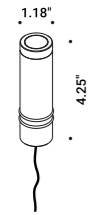

BUIO - 25°

Transparent filter
6,2W
24V DC
2700K - 300lm / 3000K - 309lm
CRI >90
Beam 25°
UGR <19
Driver not included

Matt Black - 2700K
Matt Black - 3000K

1A5100403.27.20
1A5100403.30.20