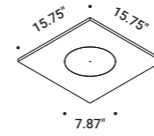

Optional accessories

Installation kits

Circular plasterboard panel 0.49"		Not included
Standard	Cut-out 15.75" x 15.75" Minimum space for mounting Ø 4.53"	1A4520000.00.00

Suspension kits

Recessed suspension kit for 0.49" plasterboard		Not included
Matt White	For electrical cables - 1 Piece Plasterboard cut-out Ø 1.73" Minimum space for mounting 2.76"	1X0000300.04.00
Matt Black	For electrical cables - 1 Piece Plasterboard cut-out Ø 1.73" Minimum space for mounting 2.76"	1X0000400.04.00