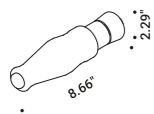

Optional accessories

Other accessories

IP65 Schuko adapter

Not included

IP65

1A2950000.00.00