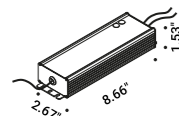

Driver		Not included	
100-240V	24V/96W/IP67/1-10V		1Z1120540