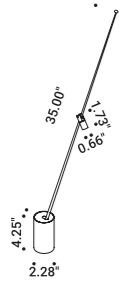

Note Table luminaire. Adjustable along the vertical axis. ON/OFF and push control. Black cable.

FM

1,5W
 5V DC
 2700K - 154lm / 3000K - 179lm
 CRI >90
 UGR <19
 Dimmer on board
 Driver with plug not included
 USB cable included