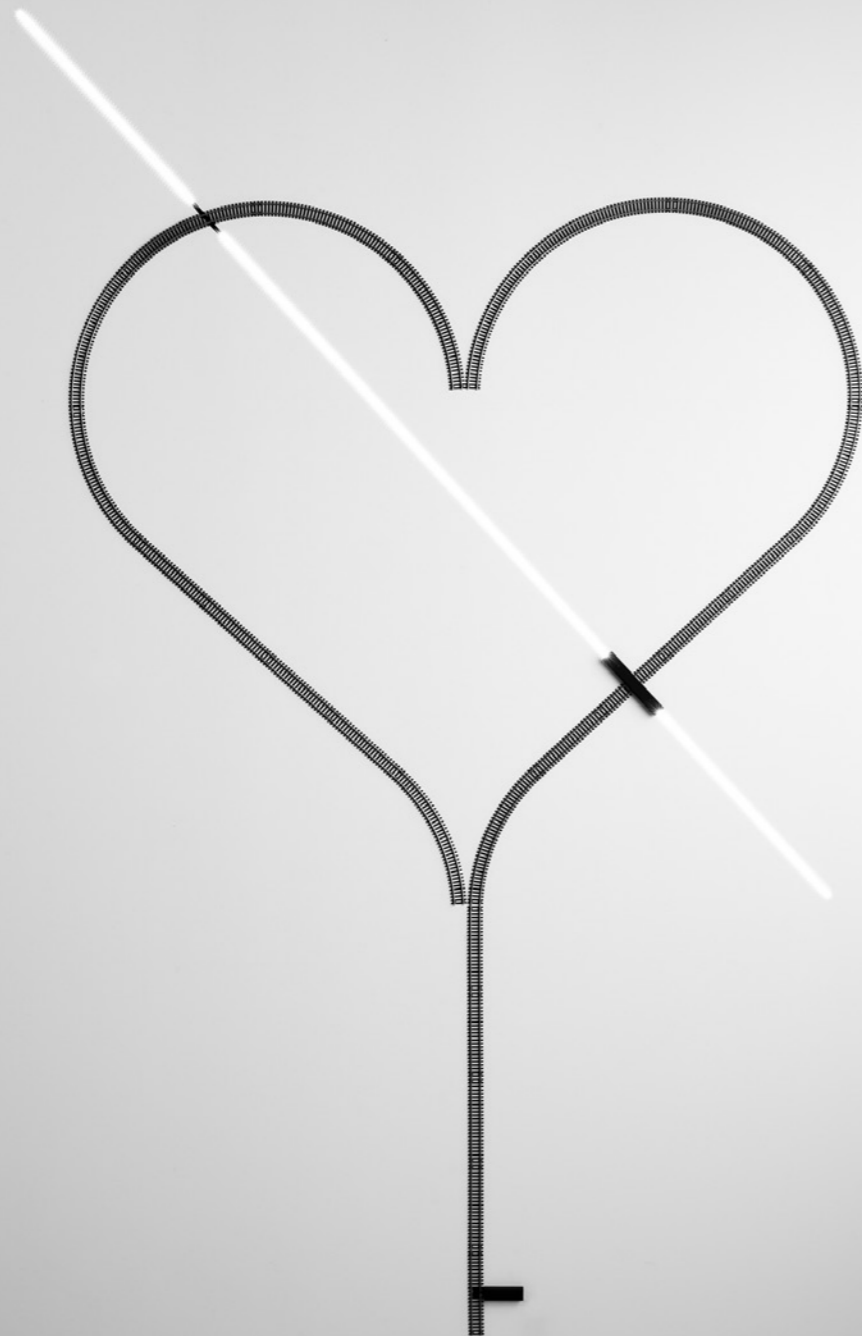

120V - 60Hz

ON/OFF

Bulb not included

Matt White - ON/OFF

1A3370303.00.00

A ready-made project to design the space with a sense of irony and weightlessness. The tracks of an electric train can be used to draw a heart, but also to conduct electricity. Rail is the boundary between usefulness and show, between art and design.