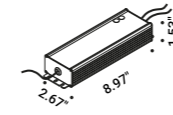

Driver				Not included
100-240V	24V/150W/IP67/1-10V	UTOPIA 12	1Z1120500