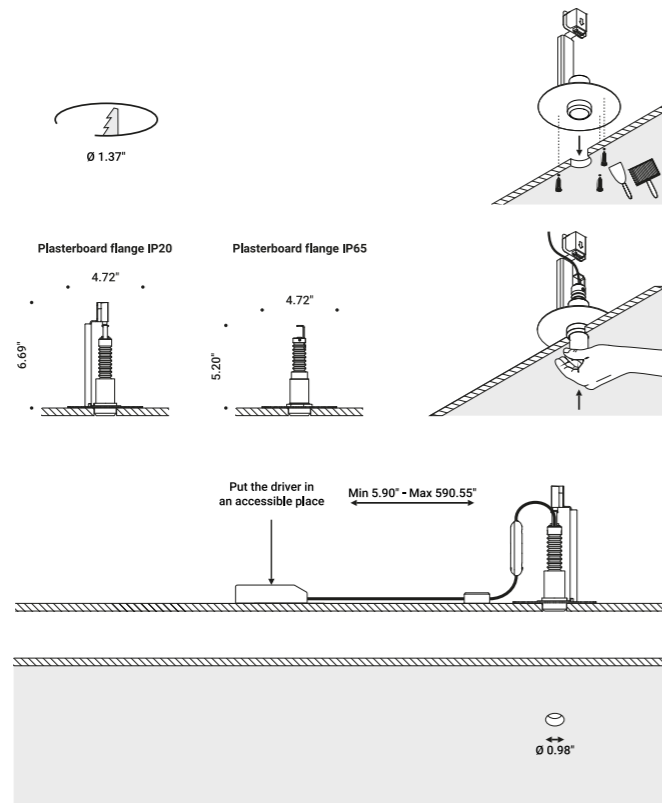

NULLA installation conditions