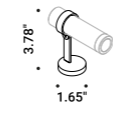

Compulsory accessories

Installation kits