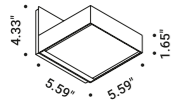

TOAST

Davide Groppi - Alberto Zattin / 2001

Wall / Diffuse / Indoor

Material	Glass - Metal			
Finish	.01 Polished Chrome	.03 Matt White	.04 Matt Black	.08 Brushed Brass
	.14 Brushed Chrome			
Note	Wall luminaire. Dual emission.			

TOAST

Max 100W - R7s
120V - 60Hz
ON/OFF
Bulb not included

Polished Chrome - ON/OFF
Matt White - ON/OFF
Matt Black - ON/OFF
Brushed Brass - ON/OFF
Brushed Chrome - ON/OFF

1A3290103.00.00
1A3290303.00.00
1A3290403.00.00
1A3290803.00.00
1A3291403.00.00