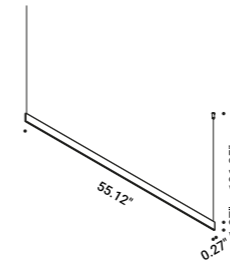

SOTTILE 2 DE

Remote driver version - Dual emission
2x19W
24V DC
2700K - Up 1692lm - Down 1692lm /
3000K - Up 1855lm - Down 1855lm
CRI >90 / 90
Driver not included

Brushed Bronze - 2700K	1A4642903.27.20
Brushed Bronze - 3000K	1A4642903.30.20
Brushed Black - 2700K	1A4643603.27.20
Brushed Black - 3000K	1A4643603.30.20

Compulsory accessories

Drivers

Driver				Not included
100-240V	24V/50W/IP20/ON/OFF	SOTTILE 2 / SOTTILE 2 DE	1Z1120490	

Driver				Not included
120-277V	24V/60W/IP20/TRIAC - 1-10V	SOTTILE 2 / SOTTILE 2 DE	1Z2020040	

Controller				Not included
Matt Black	DALI - PUSH - 0/1-10V - IP20	SOTTILE 2 / SOTTILE 2 DE	1Z2170020