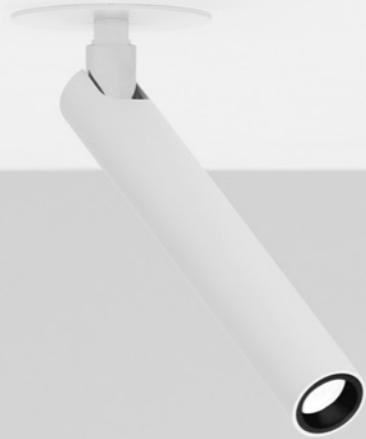

MIRA R

Omar Carraglia / 2015

A tool to light.

The luminaire is pure form, a simple container for the light source.
Light is incorporated into the space, becoming an architectural element.