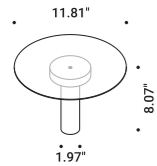

VIS À VIS

Michele Groppi / 2023

Table / Direct / Wireless

Material Metal - Methacrylate
Finish .00 Standard

Note Chargeable table luminaire. Transparent disc with refractive effect.
Magnetic fixing LED module and transparent stem. Battery life: 9 hours.