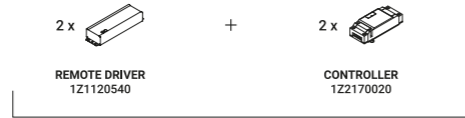

How to order -
FLASH 6 DE

+

OR