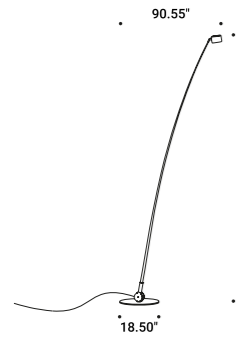

Compasso d'Oro ADI
Award 2014

SAMPEI 440 OUTDOOR

Enzo Calabrese - Davide Groppi / 2011

Floor-Outdoor / Direct / Outdoor

Material Glass fiber - Metal
Finish .03 Matt White .04 Matt Black

Note Outdoor floor luminaire. Adjustable in all directions. Black cable (196,85").