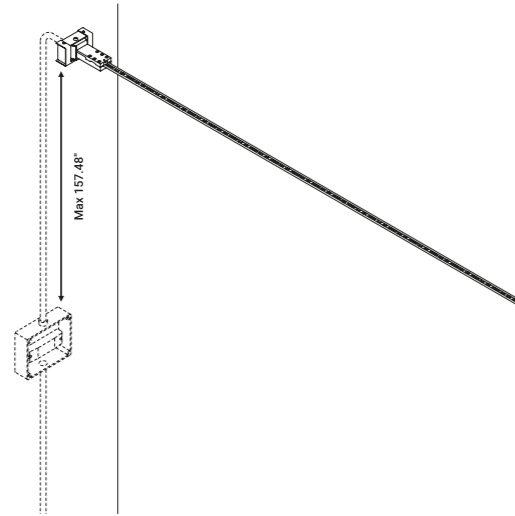

Example of installation with remote driver