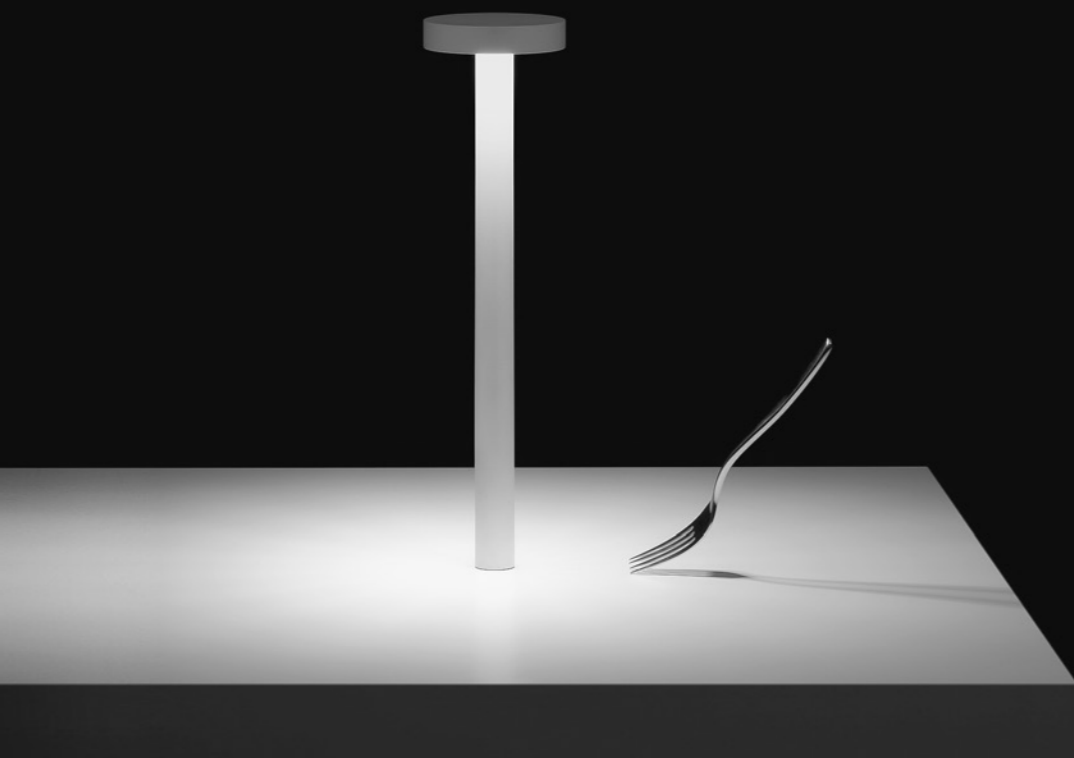

A timeless icon with an eye on the future.
Portable and rechargeable, the greatest expression of freedom.
With TeTaTeT, every table becomes a meeting place, a complete dining experience.
Its light caresses those it illuminates with pure emotion.
Equipped with Touch technology and a magnetic fixing base.
Mention of Honour XXIV Compasso d'Oro ADI Award, 2016