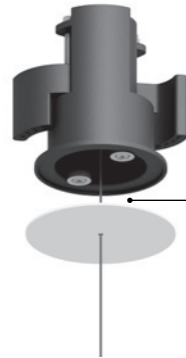

SUSPENSION KITS

Recessed suspension kit

Suspension kit for 0.49" plasterboard
Plasterboard cut-out Ø 1.73"
Minimum space for mounting 2.76"

Magnetic fixing

Version	Use	Product reference	Finish	Code		
Recessed suspension kit.01	For suspension cables	REFLEX S 1	Matt White	1X0000300.01.00		
		REFLEX S 2				
		SHANGHAI 1				
		SHANGHAI 2				
		SOTTILE 1				
Recessed suspension kit.02	For electrical cables	SOTTILE 1 DE	Matt Black	1X0000400.01.00		
		SOTTILE 2				
		SOTTILE 2 DE				
		MAGIA			Matt White	1X0000300.02.00
		MAGIA			Matt Black	1X0000400.02.00
Recessed suspension kit.03	For suspension cables	MASAI 1	Matt White	1X0000300.03.00		
		MASAI 2	Matt Black	1X0000400.03.00		
Recessed suspension kit.04	For electrical cables	ASINTOTO	Matt White	1X0000300.04.00		
		REFLEX S 2	Matt Black	1X0000400.04.00		
		SHANGHAI 2				
Recessed suspension kit.05	For electrical cables	SOTTILE 2	Matt White	1X0000300.05.00		
		SOTTILE 2 DE	Matt Black	1X0000400.05.00