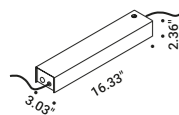

Compulsory accessories

Drivers

Driver with plug		Not included	
Matt White	Input 120V - 60Hz Output 24V - Max 90W - IP20 Dimmer on board	FLASH 6 / FLASH 12	1X0060303.03.06
Matt Black	Input 120V - 60Hz Output 24V - Max 90W - IP20 Dimmer on board	FLASH 6 / FLASH 12	1X0060403.03.06