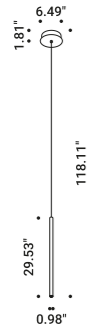

MISS 1
Ceiling driver version
6W
120V - 60Hz
2700K - 290lm / 3000K - 310lm
CRI >90
Driver integrated
DALI

Matt White - 2700K - DALI	1A2960303.27.01
Matt White - 3000K - DALI	1A2960303.30.01
Matt Black - 2700K - DALI	1A2960403.27.01
Matt Black - 3000K - DALI	1A2960403.30.01
Brushed Brass - 2700K - DALI	1A2960803.27.01
Brushed Brass - 3000K - DALI	1A2960803.30.01
Total Black - 2700K - DALI	1A2962603.27.01
Total Black - 3000K - DALI	1A2962603.30.01