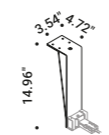

Wall and ceiling rose		Not included	
Matt White			1A3440303.00.00
Matt Black			1A3440403.00.00

Ceiling installation kit		Not included	
Matt Black			1A0080400.00.00

Kit wall connection vertical sloped 45°		Not included	
Matt Black			1A0120400.00.00