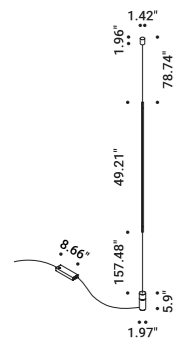

Floor-Suspension / Indirect / Indoor

Material Brass - Methacrylate
Finish **.03** Matt White **.04** Matt Black **.08** Brushed Brass

Note Floor luminaire with ceiling fixing. Adjustable along the vertical axis. Matt white rose. AISI 304 stainless steel suspension cable. Dimmer on the cable. Transparent cable. MASAI 2: version with power cable only and without driver.

MASAI 1

Driver with plug version
15,5W
120V - 60Hz
2700K - 600lm / 3000K - 619lm
CRI >90
Driver integrated
Dimmer on board

Matt White - 2700K - Dimmer on board
Matt White - 3000K - Dimmer on board
Matt Black - 2700K - Dimmer on board
Matt Black - 3000K - Dimmer on board
Brushed Brass - 2700K - Dimmer on board
Brushed Brass - 3000K - Dimmer on board

1A2720303.27.06
1A2720303.30.06
1A2720403.27.06
1A2720403.30.06
1A2720803.27.06
1A2720803.30.06