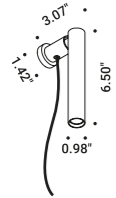

MIRA MAGNETIC

Omar Carraglia / 2015

Wall-Ceiling / Direct / Indoor

Material Metal
Finish .03 Matt White .04 Matt Black

Note Wall luminaire. Adjustable in all directions. Magnetic fixing. Dimmer on the cable. White cable.