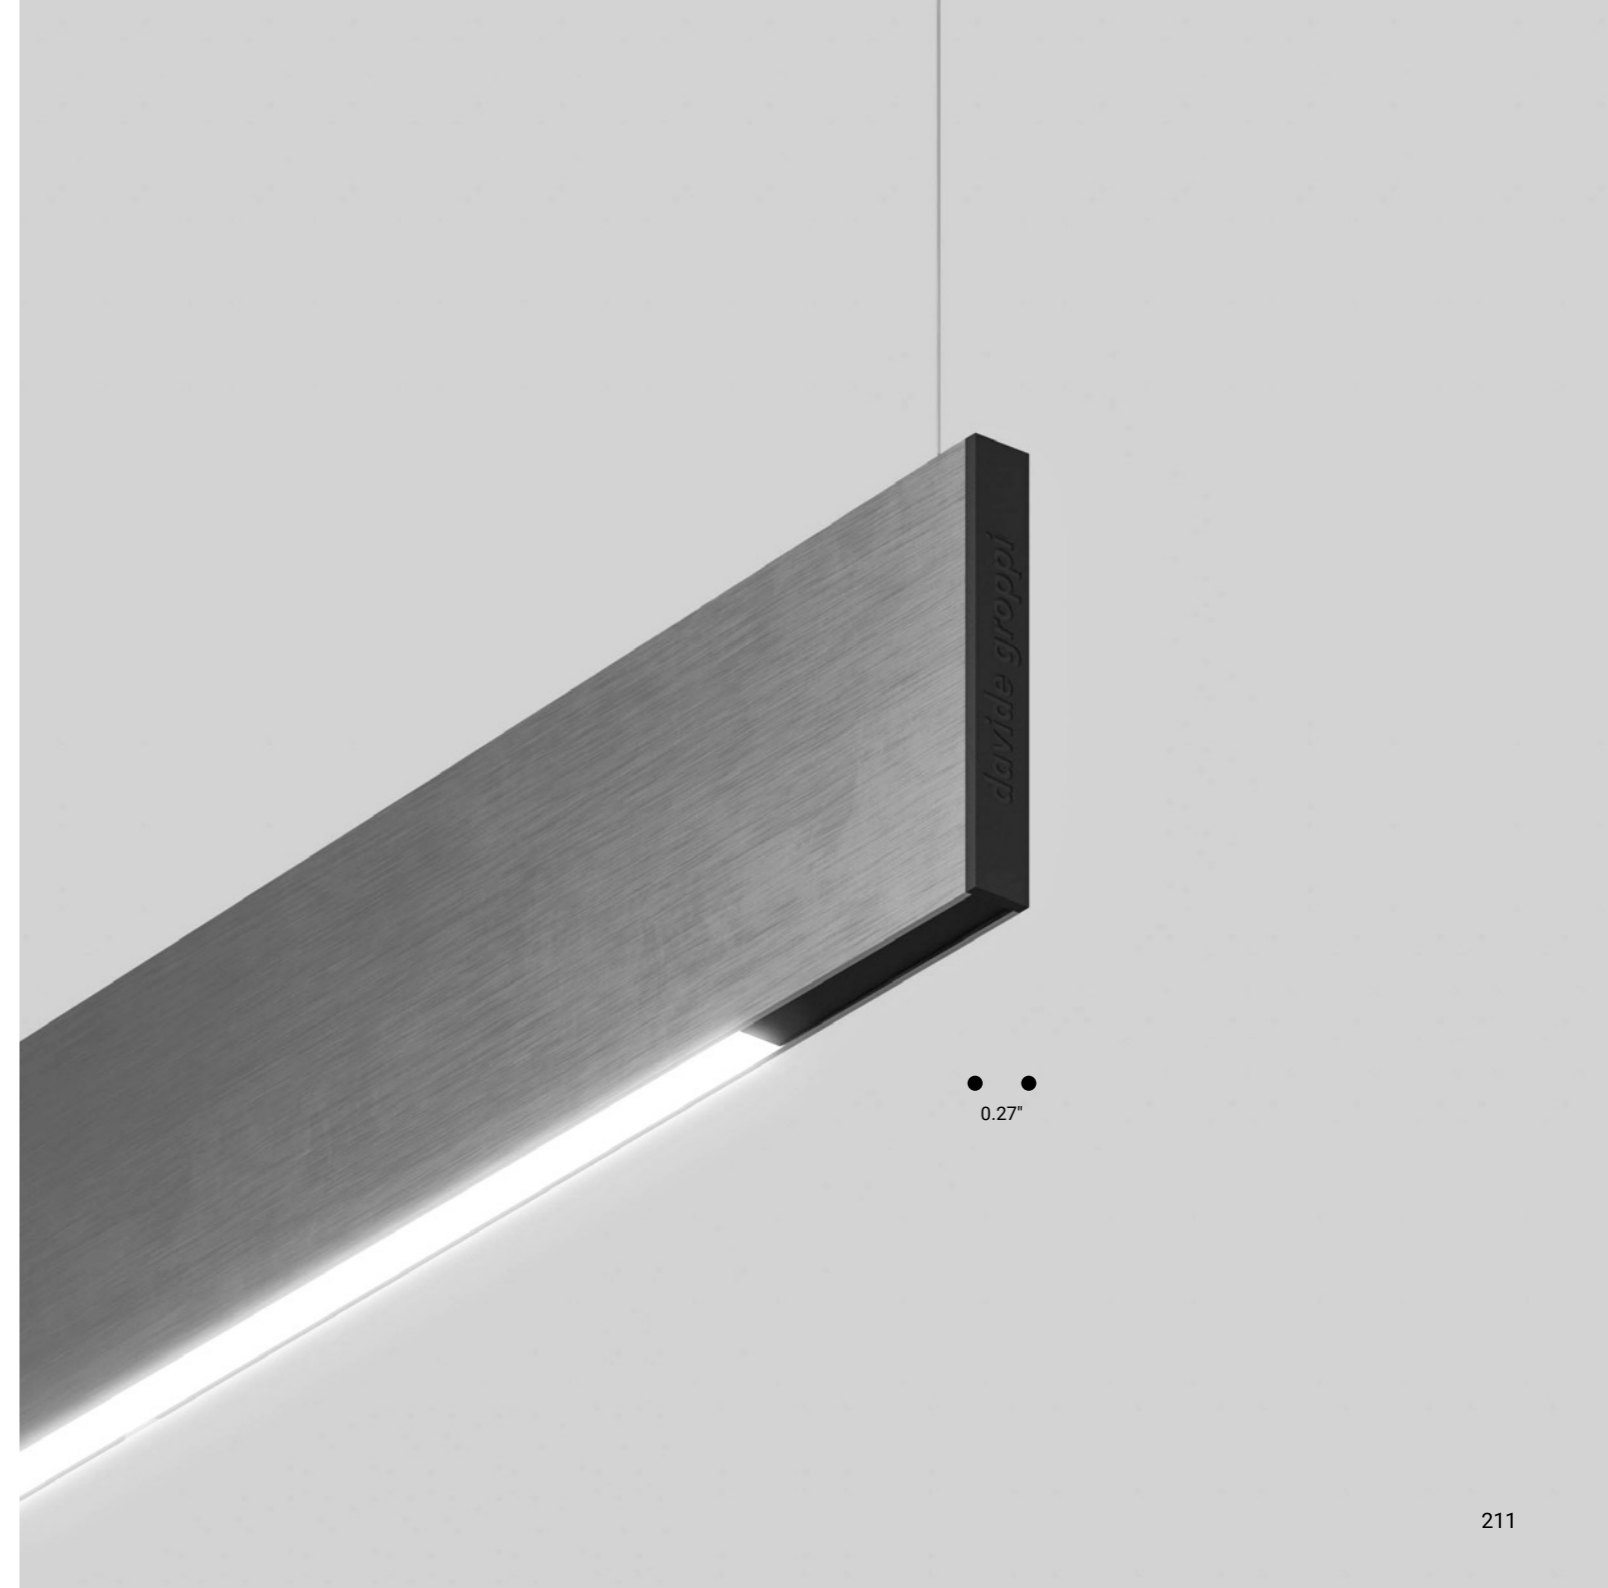

Optional accessories

Suspension kits

Recessed suspension kit for 0.49" plasterboard			Not included
Matt White	For suspension cables - 1 Piece Plasterboard cut-out Ø 1.73" Minimum space for mounting 2.76"	1X0000300.01.00	
Matt Black	For suspension cables - 1 Piece Plasterboard cut-out Ø 1.73" Minimum space for mounting 2.76"	1X0000400.01.00	
Matt White	For electrical cables - 1 Piece Plasterboard cut-out Ø 1.73" Minimum space for mounting 2.76"	SOTTILE 2 / SOTTILE 2 DE 1X0000300.04.00	
Matt Black	For electrical cables - 1 Piece Plasterboard cut-out Ø 1.73" Minimum space for mounting 2.76"	SOTTILE 2 / SOTTILE 2 DE 1X0000400.04.00	

Ceiling suspension kit			Not included
Matt White	For suspension cables - 1 Piece	1X0010300.01.00	
Matt Black	For suspension cables - 1 Piece	1X0010400.01.00	
Matt White	For electrical cables - 1 Piece	SOTTILE 2 / SOTTILE 2 DE 1X0010300.04.00	
Matt Black	For electrical cables - 1 Piece	SOTTILE 2 / SOTTILE 2 DE 1X0010400.04.00	

Wall adapter plate			Not included
Matt White	For mounting on brick masonry walls	1X0050300.01.00