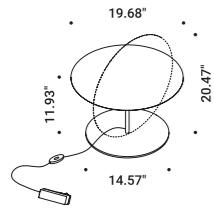

CALVINO

Davide Groppi / 2018

Table / Indirect / Indoor

Material Brass - Metal - Methacrylate - Mirror
Finish .00 Standard

Note Table luminaire. Disc with mirror finish adjustable in all directions. Matt blue rear disc. Matt black base. Brass stem. Dimmer on the cable. Black cable.