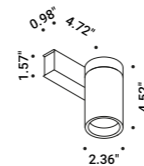

DOT P ENDLESS

ENDLESS version only
13W - 0,34A
48V DC
2700K / 3000K
CRI >97
Driver not included
See page ENDLESS

Matt White - 2700K
Matt White - 3000K
Matt Black - 2700K
Matt Black - 3000K

1A2340303.27.40
1A2340303.30.40
1A2340403.27.40
1A2340403.30.40