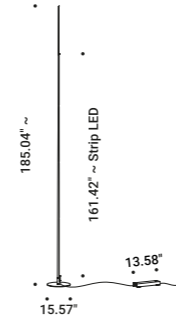

ORIGINE 490

35W
24V DC
2700K - 3760lm / 3000K - 4051lm
CRI >80
Driver included
Dimmer on board

Matt Black - 2700K - Dimmer on board
Matt Black - 3000K - Dimmer on board

1A2320403.27.06
1A2320403.30.06