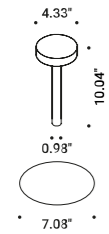

TeTaTeT Flûte

Davide Groppi / 2017

Table / Direct / Wireless

Material Metal - Methacrylate
Finish .03 Matt White

Note Chargeable table luminaire. Magnetic fixing transparent stem.
Magnetic LED module. Battery life: 9 hours.

TeTaTeT Flûte

2W
2700K - 167lm / 3000K - 180lm
CRI >90
ON/OFF
Driver with plug not included
USB cable included

Matt White - 2700K - ON/OFF
Matt White - 3000K - ON/OFF

1A2360303.27.00
1A2360303.30.00