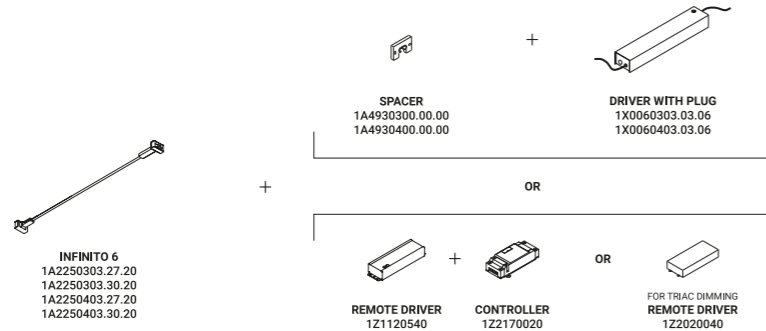

How to order - INFINITO 6