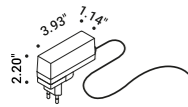

Optional accessories

Drivers