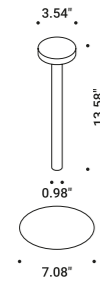

Table / Direct / Wireless

Material	ABS - Metal - Methacrylate		
Finish	.03 Matt White	.04 Matt Black	.18 Matt Gold

Note Chargeable table luminaire. Magnetic fixing stem. Touch ON/OFF.
Battery life: 12 hours.

TeTaTeT

2W
2700K - 165lm / 3000K - 178lm
CRI >90
ON/OFF
Driver with plug included

Matt White - 2700K - ON/OFF	1A0310303.27.00
Matt White - 3000K - ON/OFF	1A0310303.30.00
Matt Black - 2700K - ON/OFF	1A0310403.27.00
Matt Black - 3000K - ON/OFF	1A0310403.30.00
Matt Gold - 2700K - ON/OFF	1A0311803.27.00
Matt Gold - 3000K - ON/OFF	1A0311803.30.00