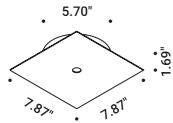

The marvellous Nulla project, also available in a surface mounted version.

NULLA PL

Davide Groppi / 2014

Ceiling / Direct / Indoor

Material Metal

Finish .03 Matt White

Note Ceiling luminaire. Visible 0.71" diameter hole.