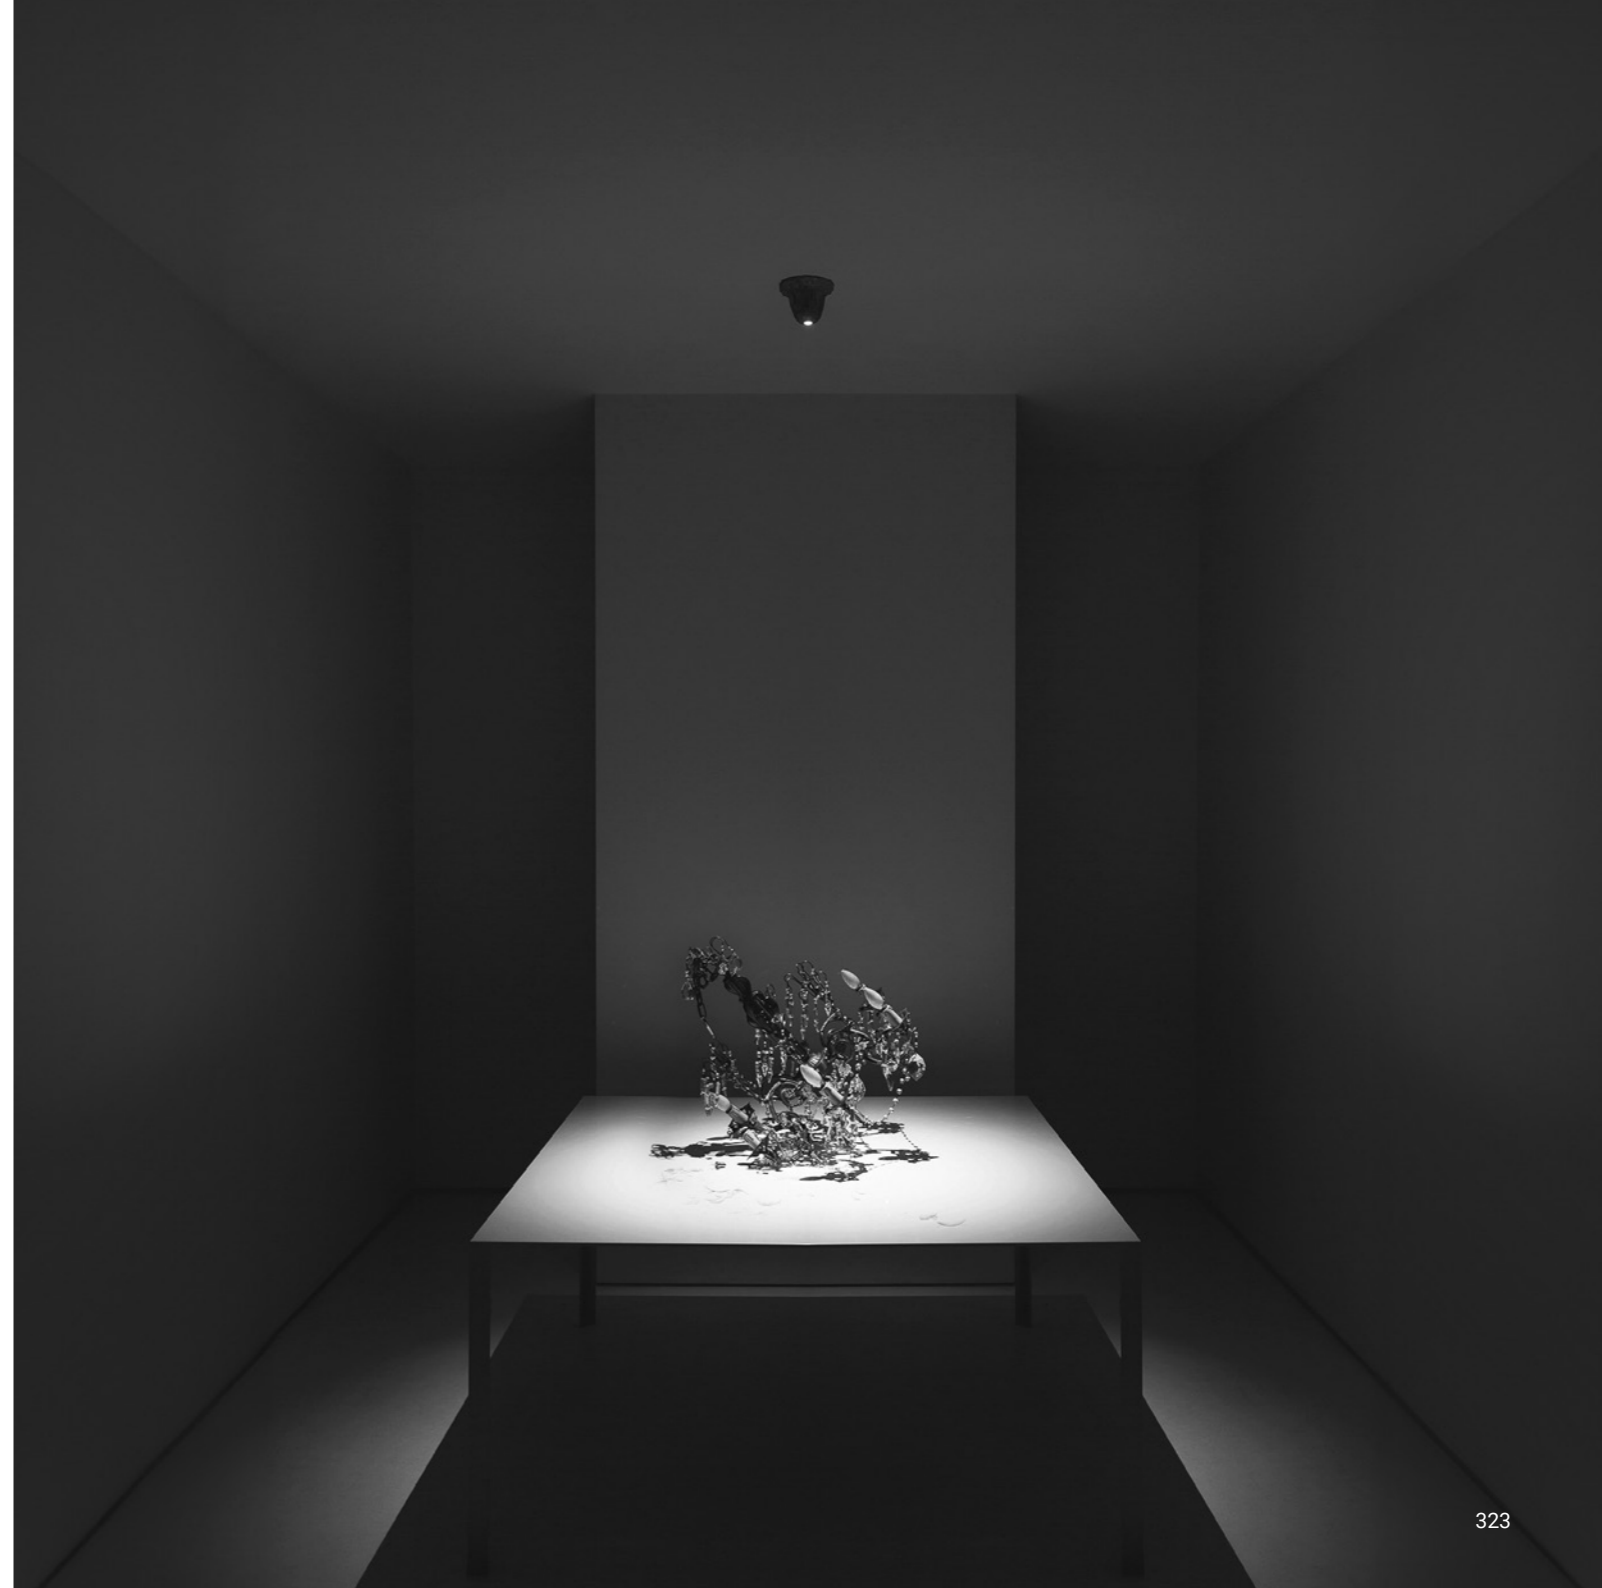

SANMARTINO

Omar Carraglia - Davide Groppi / 2014

Ceiling / Direct / Indoor

Material Metal
Finish .03 Matt White .15 Natural Brass

Note Ceiling luminaire. Visible 0.71" diameter hole.

SANMARTINO

8,5W

120V - 60Hz

3000K - 375lm

CRI >90

Driver integrated

ON/OFF

Matt White - 3000K - ON/OFF

1A3420303.30.00

Natural Brass - 3000K - ON/OFF

1A3421503.30.00