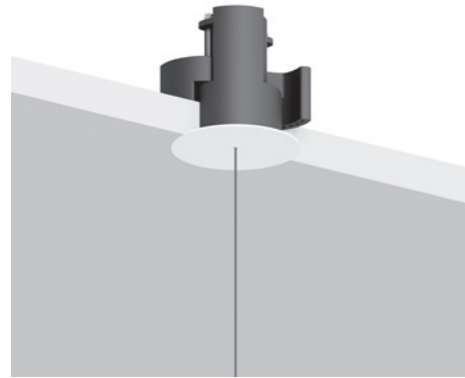

SUSPENSION KITS

Recessed suspension kit

Suspension kit for 0.49" plasterboard
Plasterboard cut-out Ø 1.73"
Minimum space for mounting 2.76"

Magnetic fixing

Version	Use	Product reference	Finish	Code		
Recessed suspension kit.01	For suspension cables	REFLEX S 1	Matt White	1X0000300.01.00		
		REFLEX S 2				
		SHANGHAI 1				
		SHANGHAI 2				
		SOTTILE 1				
Recessed suspension kit.02	For electrical cables	SOTTILE 1 DE	Matt Black	1X0000400.01.00		
		SOTTILE 2				
		SOTTILE 2 DE				
		MAGIA			Matt White	1X0000300.02.00
		MAGIA			Matt Black	1X0000400.02.00
Recessed suspension kit.03	For suspension cables	MASAI 1	Matt White	1X0000300.03.00		
		MASAI 2	Matt Black	1X0000400.03.00		
Recessed suspension kit.04	For electrical cables	ASINTOTO	Matt White	1X0000300.04.00		
		REFLEX S 2	Matt Black	1X0000400.04.00		
		SHANGHAI 2				
Recessed suspension kit.05	For electrical cables	SOTTILE 2	Matt White	1X0000300.05.00		
		SOTTILE 2 DE	Matt Black	1X0000400.05.00