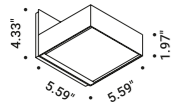

TOAST LED

12W
120V - 60Hz
2700K - 743lm / 3000K - 743lm
CRI >90
Driver integrated

ON/OFF

Polished Chrome - 2700K - ON/OFF
Polished Chrome - 3000K - ON/OFF
Matt White - 2700K - ON/OFF
Matt White - 3000K - ON/OFF
Matt Black - 2700K - ON/OFF
Matt Black - 3000K - ON/OFF
Brushed Brass - 2700K - ON/OFF
Brushed Brass - 3000K - ON/OFF
Brushed Chrome - 2700K - ON/OFF
Brushed Chrome - 3000K - ON/OFF

1A3280103.27.00
1A3280103.30.00
1A3280303.27.00
1A3280303.30.00
1A3280403.27.00
1A3280403.30.00
1A3280803.27.00
1A3280803.30.00
1A3281403.27.00
1A3281403.30.00