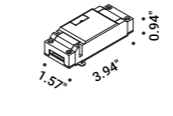

Controller				Not included
Matt Black	DALI - PUSH - 0/1-10V - IP20	UTOPIA 6 / UTOPIA 12	1Z2170020	

Optional accessories

Installation kits

Accessory 1				Not included
Polished Chrome			1A4480100.00.00