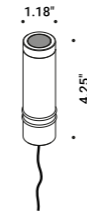

BUIO ELLIPTICAL

Black filter
6,2W
24V DC
2700K - 132lm / 3000K - 136lm
CRI >90
UGR <19
Driver not included

Matt Black - 2700K
Matt Black - 3000K

1A5070403.27.20
1A5070403.30.20