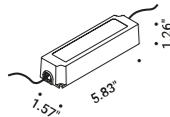

Compulsory accessories

Installation kits

Concrete box	Not included	
Standard	1A4460000.00.00	

Drivers

Driver	Not included	
110-240V	24V/25W/IP67/ON/OFF	1Z1120620

Optional accessories

Installation kits

Plasterboard frame 0.49"	Not included	
Matt White	Cut-out 3.93" x 3.93" Minimum space for mounting 4.72"	1A4470300.00.00