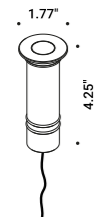

BUJO TRIM - 32°

Transparent filter
6,2W
24V DC
2700K - 279lm / 3000K - 288lm
CRI >90
Beam 32°
UGR <19
Driver not included

Matt Black - 2700K
Matt Black - 3000K

1A5170403.27.20
1A5170403.30.20