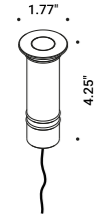

BUJO TRIM - 13°

Transparent filter
6,2W
24V DC
2700K - 239lm / 3000K - 246lm
CRI >90
Beam 13°
UGR <19
Driver not included

Matt Black - 2700K
Matt Black - 3000K

1A5160403.27.20
1A5160403.30.20