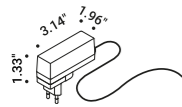

Compulsory accessories

Drivers

Driver with plug		Not included
Matt Black	Input 110-240V - 50/60Hz Output 5V DC - 15W - IP40	1Z1470180