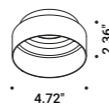

Cylindrical screen	Not included	
Matt Black	1X0070400.02.00