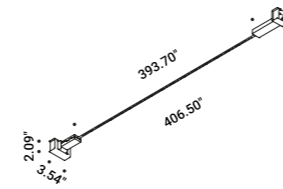

FLASH 10 DE TW
Dual emission - Tunable White
Max 200W
24V DC
2700K / 6500K - 30600lm
CRI >90
Driver not included

Matt White - 2700K / 6500K
Matt Black - 2700K / 6500K

1A4850303.96.20
1A4850403.96.20