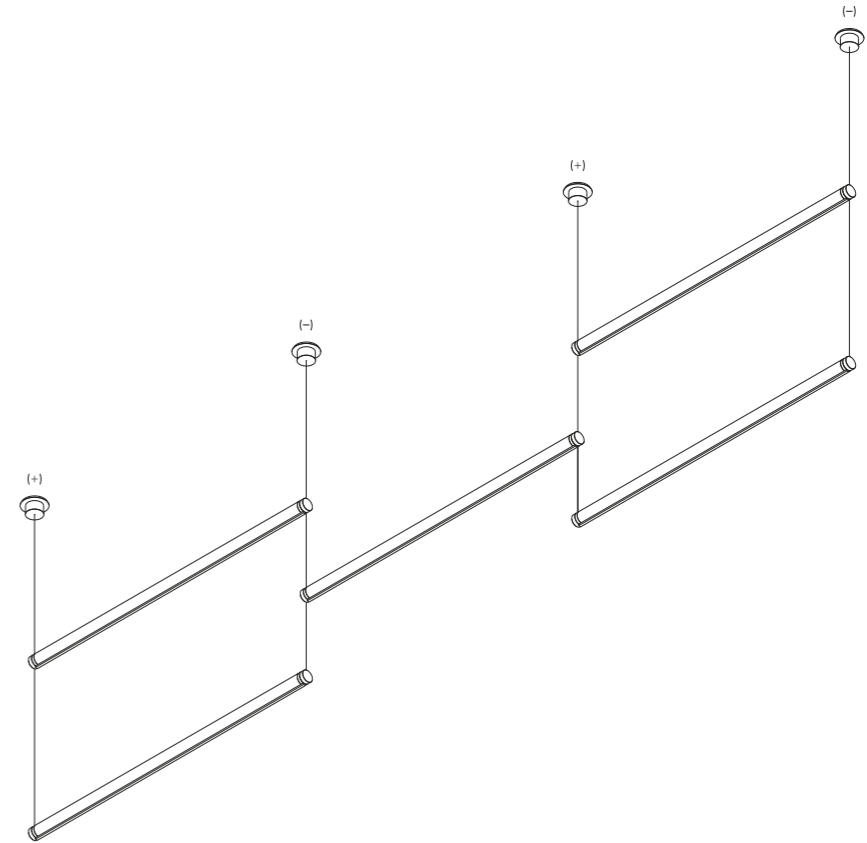

Example of multiple installation with ceiling suspension kit

Example of multiple installation | Max 3 modules for cable

MISS

Omar Carraglia / 2006

So slim and essential...
The fundamental concept of this project is minimalism.
A small tube that lights the table with wonder.
A real dual project: sign and light.
Luminaire available also in ENDLESS version.