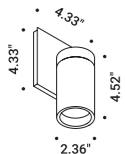

DOT P 51

Max 10W - GU10
120V - 60Hz
ON/OFF
Bulb not included

Matt White - ON/OFF
Matt Black - ON/OFF

1A2490303.00.00
1A2490403.00.00