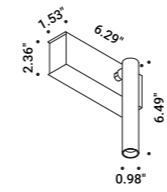

MIRA ENDLESS CASAMBI
ENDLESS version only
8,5W - 0,22A
48V DC
2700K - 327lm / 3000K - 352lm
CRI >90
Driver not included
See page ENDLESS

Matt White - 2700K	1A2280303.27.41
Matt White - 3000K	1A2280303.30.41
Matt Black - 2700K	1A2280403.27.41
Matt Black - 3000K	1A2280403.30.41