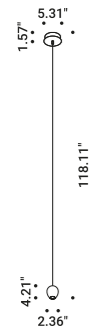

OVO

Massimiliano Alajmo - Raffaele Alajmo / 2010

Suspension / Direct / Indoor

Material Metal
Finish .03 Matt White

Note Suspension luminaire. Matt white rose. White cable.

OVO

Max 20W - GU4 - 12V
120V - 60Hz
ON/OFF
Bulb not included

Matt White - ON/OFF

| 1A2890303.00.00 |