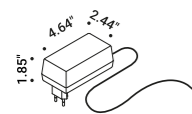

Optional accessories

Drivers