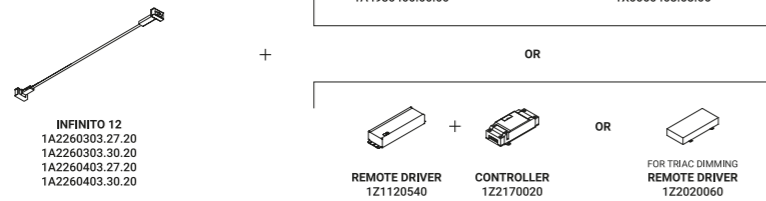

How to order - INFINITO 12