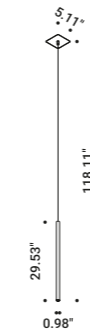

MISS 2
Remote driver version
4W
Max 350mA DC
2700K - 290lm / 3000K - 310lm
CRI >90
Driver not included

Matt White - 2700K	1A2970303.27.20
Matt White - 3000K	1A2970303.30.20
Matt Black - 2700K	1A2970403.27.20
Matt Black - 3000K	1A2970403.30.20
Brushed Brass - 2700K	1A2970803.27.20
Brushed Brass - 3000K	1A2970803.30.20
Total Black - 2700K	1A2972603.27.20
Total Black - 3000K	1A2972603.30.00