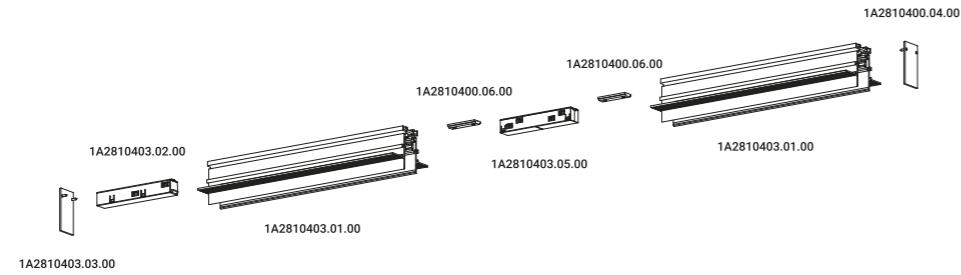

Layout example

Systems / Direct / Indoor

Material Metal - Polycarbonate

Finish .03 Matt White .04 Matt Black

Note Recessed track system operating at 48V DC.

Compulsory accessories

Installation kits

Plasterboard track 0.49"		Not included
Matt Black	48V DC - Max 15A - Lenght 2000mm - Cut-out 2000 x 26mm	1A2810403.01.00

Power connector		Not included
Matt Black	Output 48V - Max 15A	1A2810403.02.00

End cap for power connector		Not included
Matt Black		1A2810403.03.00

End cap		Not included
Matt Black		1A2810400.04.00