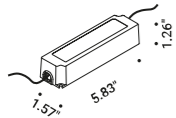

Installation box

Not included

Cut-out 2.16"
Minimum space for mounting 4.33"

1A1560000.00.00

Drivers

Driver

Not included

110-240V 24V/25W/IP67/ON/OFF

1Z1120620