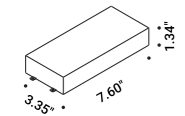

Driver				Not included
120-277V	24V/60W/IP20/TRIAC - 1-10V	Max 1 module	1Z2020040