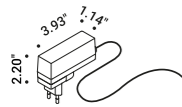

Compulsory accessories

Drivers