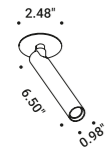

MIRA R

Omar Carraglia / 2015

Recessed / Direct / Indoor

Material Metal
Finish .03 Matt White .04 Matt Black

Note Recessed luminaire. Adjustable in all directions. Plasterboard hole: 1.57"x1.57". Minimum space for recessed installation: 3.34".