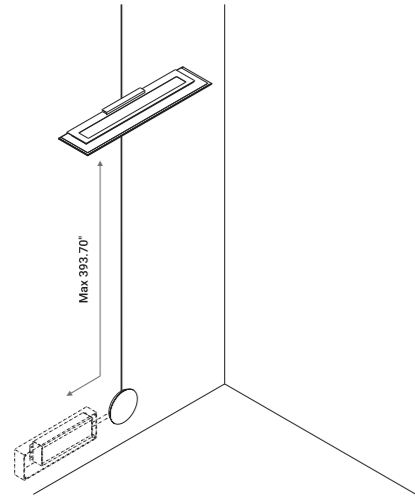

REFLEX: example of installation with remote driver