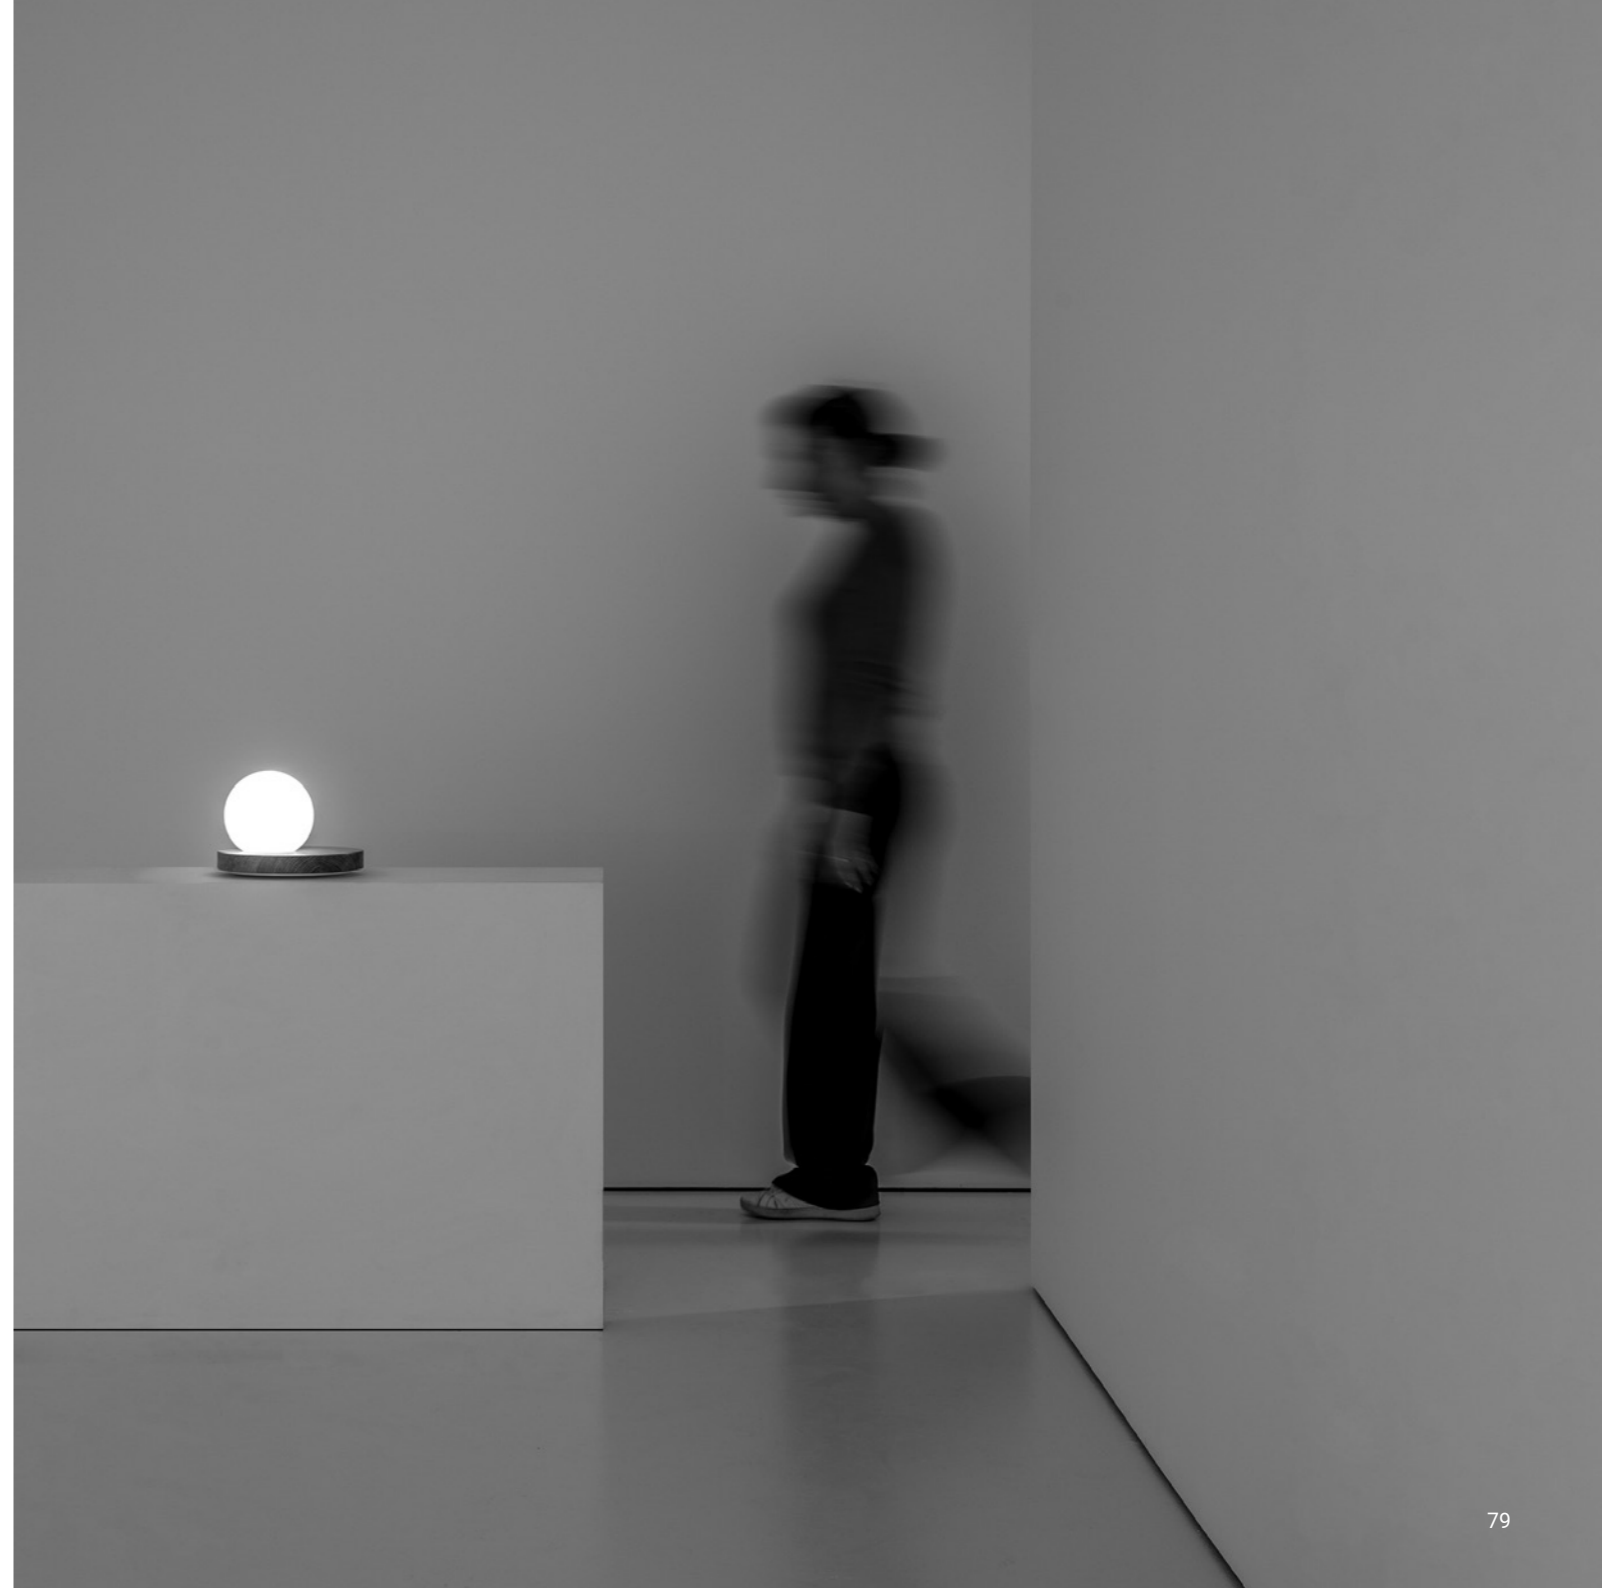

1Z0431020

FLOOR

ABA 120

Omar Carraglia / 2007

Inspired by the shape of a traditional lampshade.
The bulb is not shielded but displayed, and it peeks out from the shade.
Table version available.

ABA 120

Omar Carraglia / 2007