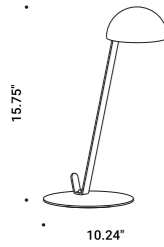

POST PRANDIUM

Davide Groppi / 2023

Table / Direct / Wireless

Material Metal - Methacrylate
Finish .01 Polished Chrome

Note Chargeable table luminaire. Details with polished gold finish. Matt black base. Battery life: 9 hours.

POST PRANDIUM

2W
3000K - 171lm
CRI >90
ON/OFF
Driver with plug not included
USB cable included

Polished Chrome - 3000K - ON/OFF

| 1A4550103.30.00 |

Optional accessories

Drivers

Driver with plug

Not included

Matt Black	Input 110-240V - 50/60Hz Output 5V DC - 2A - 10W - IP20	1Z0000088

Other accessories

USB to USB-C cable

Included

Matt Black	Length 39.37"	1Z0000132