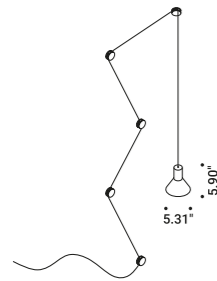

NEURO

Davide Groppi - Beppe Merlano / 2013

Suspension / Direct / Indoor

Material Metal
Finish .03 Matt White .04 Matt Black

Note Suspension luminaire. Five cable clips included. Matt white cable clips and white cable for the matt white finish. Matt black cable clips and black cable for the matt black finish.

NEURO

Max 10W - GU10
120V - 60Hz
ON/OFF
Bulb not included

Matt White - ON/OFF
Matt Black - ON/OFF

1A0160303.00.00
1A0160403.00.00

Optional accessories

Installation kits

Wall and ceiling rose

Not included

Matt White	1A3440303.00.00
Matt Black	1A3440403.00.00

Clamp

Included

Matt White	1 Piece	1A3270300.00.00
Matt Black	1 Piece	1A3270400.00.00