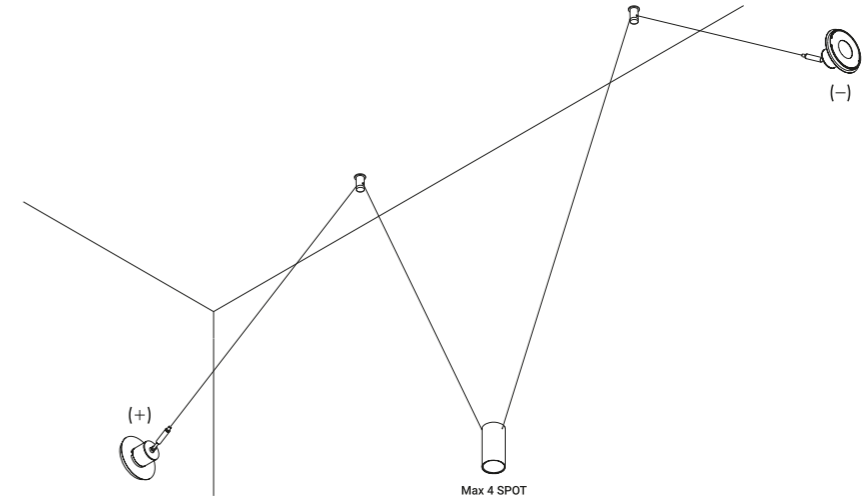

Suspension version