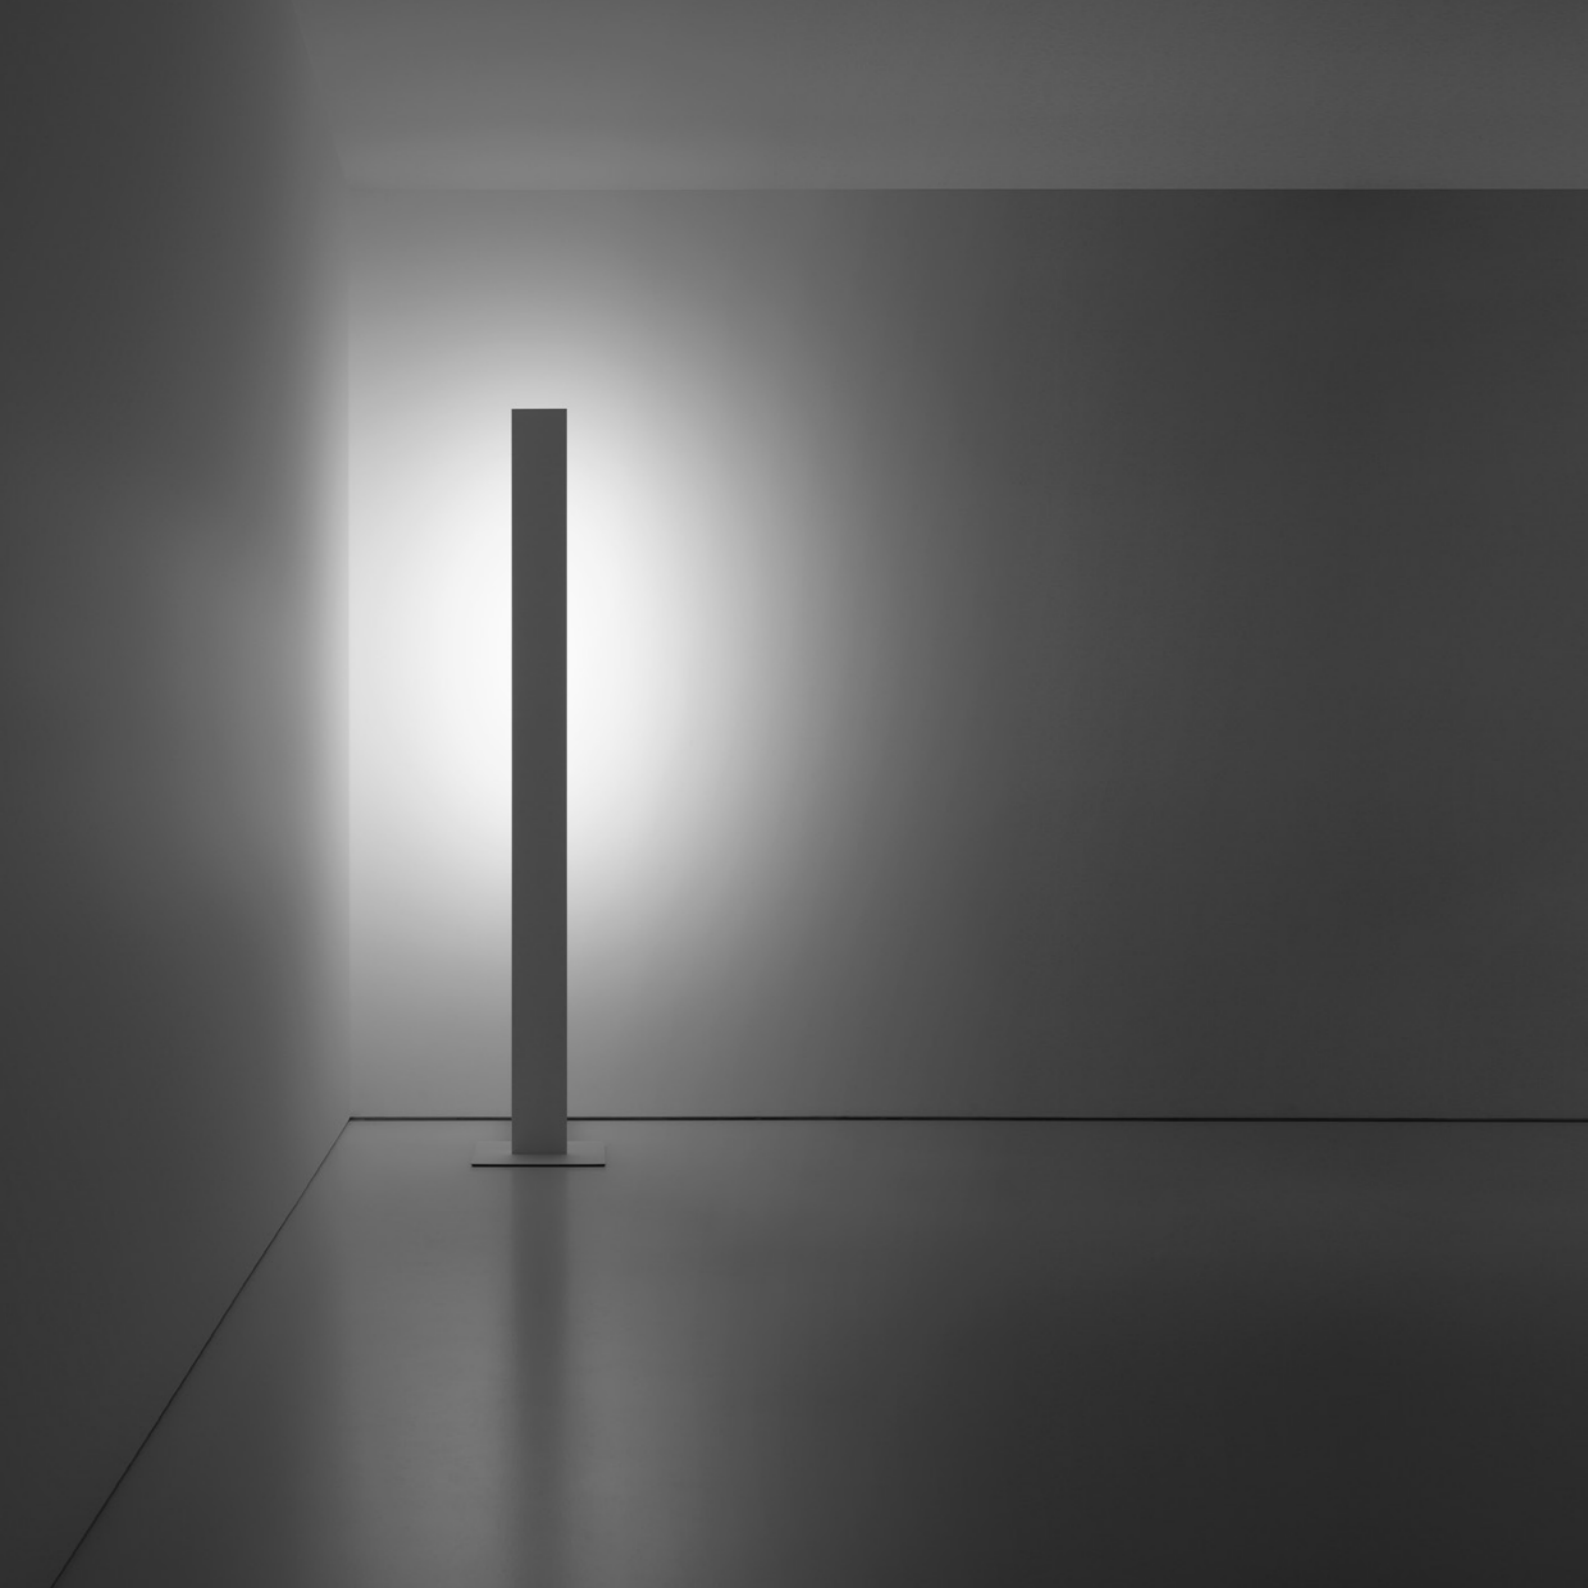

MOVIE

Omar Carraglia / 2005

To "play" with the light.
A RGBW system lets you create all the light of the world.
To feel the light and to live it in all its spectrum.