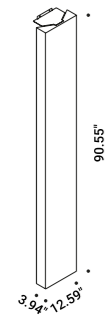

BANNER

95W
120V - 60Hz
2700K - 11083lm / 3000K - 11918lm
CRI >80
Driver integrated
Dimmer on board

Matt White - 2700K - Dimmer on board
Matt White - 3000K - Dimmer on board

1A1840303.27.06
1A1840303.30.06