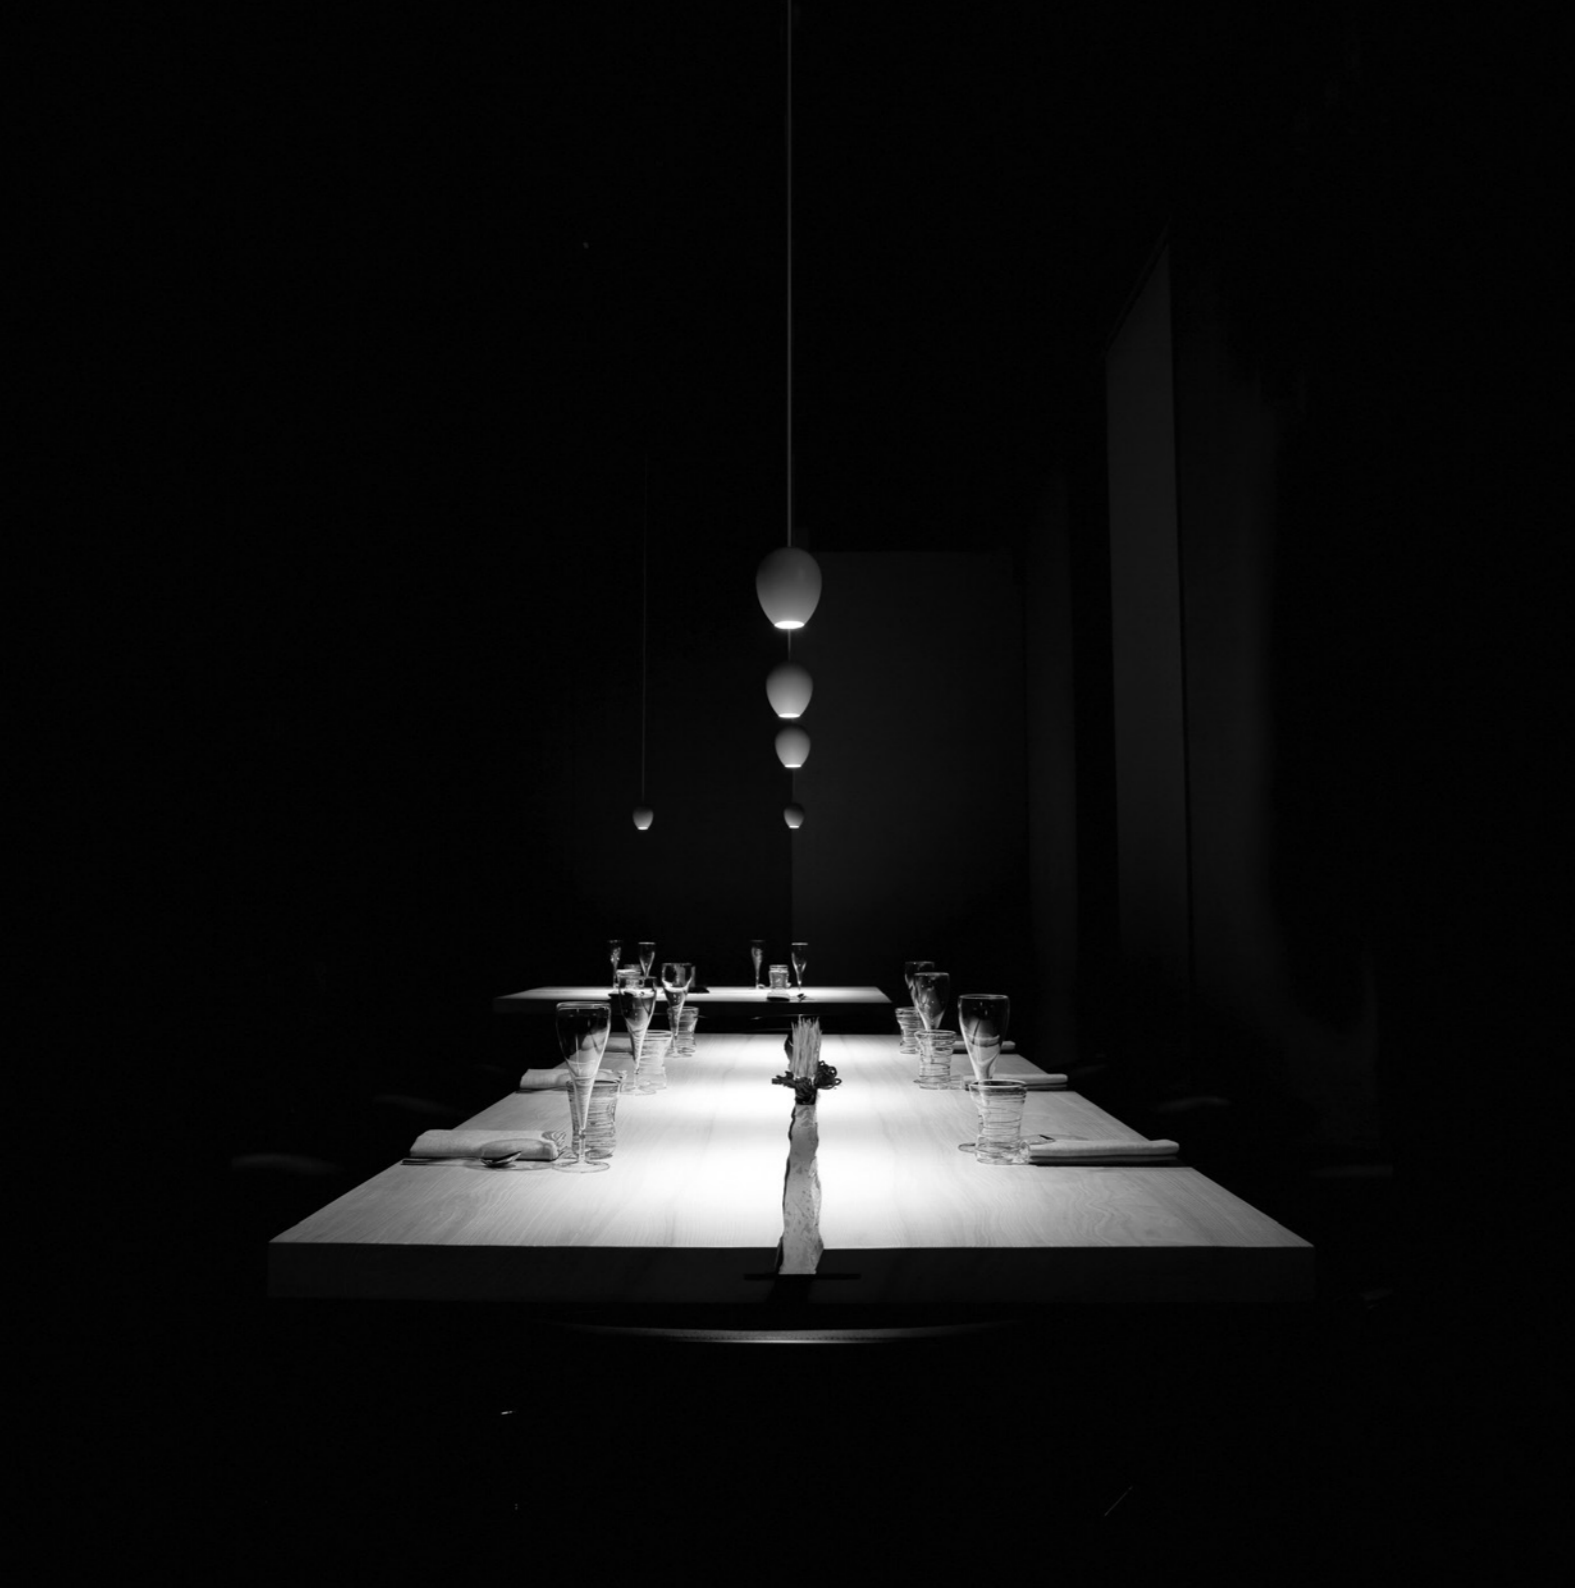

The light in the plate is the most beautiful light.
Light as an ingredient, used courteously but at the same time decisively.