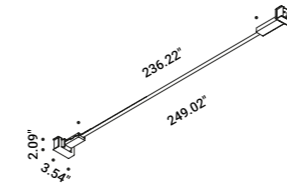

Note Special stainless steel tape (0.75") stretched from wall to wall. Available in 236.22" / 472.44" / 708.66" with a single power unit and uniform lighting. Available in Tunable White (TW - 196.85" / 393.70") version. LED strip that can be divided every 1.90".