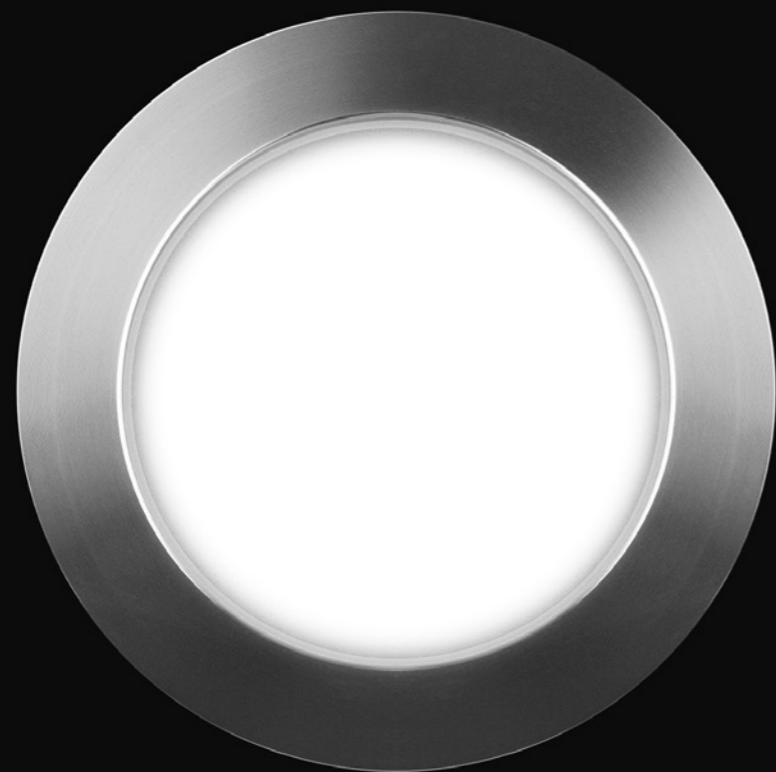

Drivers

Driver

Not included

110-240V 24V/25W/IP67/ON/OFF

1Z1120620

A tool to light.

The luminaire is pure form, a simple container for the light source.
Light is incorporated into the space, becoming an architectural element.