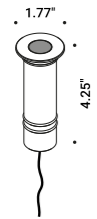

BUIO - TRIM

Maurici Ginés / 2023

Recessed / Direct / Outdoor

Material

Finish .04 Matt Black

Note Outdoor luminaire. Available with transparent or black glass. Black cable (39,37").

BUIO TRIM - 13°

Black filter
6,2W
24V DC
2700K - 120lm / 3000K - 123lm
CRI >90
Beam 13°
UGR <19
Driver not included

Matt Black - 2700K
Matt Black - 3000K

1A5120403.27.20
1A5120403.30.20

BUIO TRIM - 25°

Black filter
6,2W
24V DC
2700K - 150lm / 3000K - 155lm
CRI >90
Beam 25°
UGR <19
Driver not included

Matt Black - 2700K
Matt Black - 3000K

1A5140403.27.20
1A5140403.30.20

Maurici Ginés / 2023