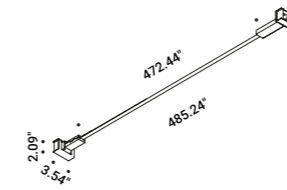

INFINITO 12
Max 90W
24V DC
2700K - 11184lm / 3000K - 11400lm
CRI >90
Driver not included
UL LISTED

Matt White - 2700K
Matt White - 3000K
Matt Black - 2700K
Matt Black - 3000K

1A2260303.27.20
1A2260303.30.20
1A2260403.27.20
1A2260403.30.20