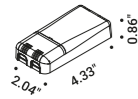

Compulsory accessories

Drivers