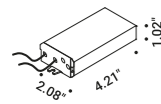

Compulsory accessories

Drivers

Driver		Not included
100-240V	700mA/21W/IP67/ON/OFF	1Z1120100