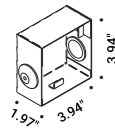

Compulsory accessories

Installation kits

Concrete box	Not included	
Standard	1A4460000.00.00	

Drivers

Driver	Not included	
110-240V	24V/25W/IP67/ON/OFF	1Z1120620

Optional accessories

Installation kits

Plasterboard frame 0.49"	Not included	
Matt White	Cut-out 3.93" x 3.93" Minimum space for mounting 4.72"	1A4470300.00.00