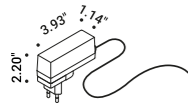

Optional accessories

Drivers

Driver with plug

Included

Matt Black   Input 110-240V - 50/60Hz
Output 24V DC - 18W - IP20

1Z0431020