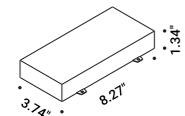

Driver				Not included
120-277V	24V/96W/IP20/TRIAC - 1-10V	Max 3 modules	1Z2020060