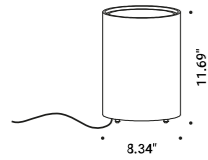

LENTA

Bestetti Associati - Davide Groppi / 2011

Floor-Outdoor / Diffuse / Outdoor

Material Metal - Methacrylate - Polycarbonate
Finish .03 Matt White

Note Outdoor floor luminaire. Matt white diffuser. Black cable (196,85").