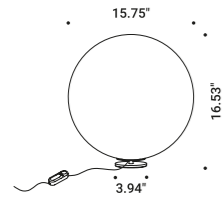

MOON T

Davide Groppi / 2019

Table / Diffuse / Indoor

Material Japanese paper - Metal - PE
Finish .00 Standard

Note Table luminaire. PE and Japanese paper shade. Gold finish base. Dimmer on the cable. White cable. Compulsory moisture barrier bag packaging for air and sea shipping.