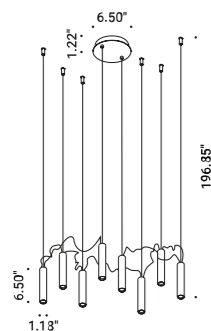

SIMBIOSI

15W
120V - 60Hz
2700K - 931lm / 3000K - 960lm
CRI >90
Driver integrated

1-10V

Matt White - 2700K - 1-10V
Matt White - 3000K - 1-10V
Total Black - 2700K - 1-10V
Total Black - 3000K - 1-10V

1A2870303.27.03
1A2870303.30.03
1A2872603.27.03
1A2872603.30.03

Optional accessories

Suspension kits

Sloped ceiling suspension hook

Not included

Chrome plated - 1 Piece

1A0530000.00.00