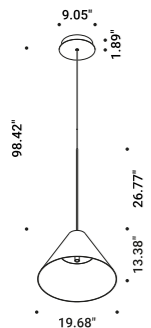

SOTTOSOPRA 1

Ceiling driver version
24W
120V - 60Hz
2700K - Down 228lm - Up 1827lm /
3000K - Down 245lm - Up 1876lm
CRI >90
UGR <19
Driver integrated
DALI - PUSH - 1-10V

Matt White - 2700K - DALI - PUSH - 1-10V
Matt White - 3000K - DALI - PUSH - 1-10V

1A4540303.27.07
1A4540303.30.07