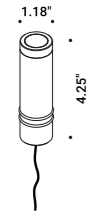

BUIO - 13°

Transparent filter
6,2W
24V DC
2700K - 239lm / 3000K - 246lm
CRI >90
Beam 13°
UGR <19
Driver not included

Matt Black - 2700K
Matt Black - 3000K

1A5080403.27.20
1A5080403.30.20