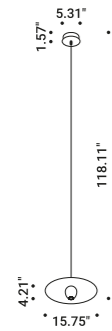

OVONELPIATTO

Massimiliano Alajmo - Raffaele Alajmo / 2010

Suspension / Direct / Indoor

Material Metal
Finish .03 Matt White

Note Suspension luminaire. Matt white rose. White cable.

OVONELPIATTO
Max 20W - GU4 - 12V
120V - 60Hz
ON/OFF
Bulb not included

Matt White - ON/OFF

| 1A2880303.00.00 |