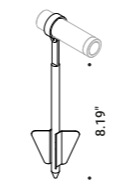

Compulsory accessories

Installation kits