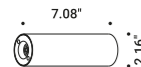

Other accessories

Rechargeable battery

Included

Matt White   12V DC - NiMH 3700mAh

1A2620300.00.00