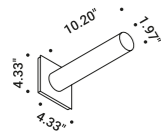

OZEN

Davide Groppi / 1999

Wall / Diffuse / Indoor

Material Metal
Finish .01 Polished Chrome .03 Matt White .14 Brushed Chrome

Note Wall luminaire. White wall back plate.

OZEN

Max 60W - G9

120V - 60Hz

ON/OFF

Bulb not included

Polished Chrome - ON/OFF

Matt White - ON/OFF

Brushed Chrome - ON/OFF

1A3960103.00.00

1A3960303.00.00

1A3961403.00.00