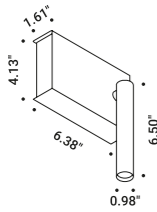

MIRA
7,5W
120V - 60Hz
2700K - 327lm / 3000K - 352lm
CRI >90
Driver integrated
DALI

Matt White - 2700K - DALI	1A2280303.27.01
Matt White - 3000K - DALI	1A2280303.30.01
Matt Black - 2700K - DALI	1A2280403.27.01
Matt Black - 3000K - DALI	1A2280403.30.01