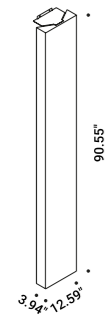

BANNER

Mauro Ferrari / 2004

Floor / Indirect / Indoor

Material Metal - Polycarbonate
Finish .03 Matt White

Note Floor lamp with wall fixing. Connection cable not included.

BANNER

95W
120V - 60Hz
2700K - 11083lm / 3000K - 11918lm
CRI >80
Driver integrated
DALI

Matt White - 2700K - DALI
Matt White - 3000K - DALI

1A1840303.27.01
1A1840303.30.01