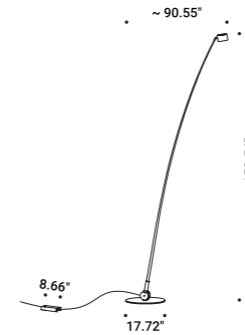

SAMPEI 440

17W
120V - 60Hz
2700K - 1491lm / 3000K - 1584lm
CRI >90
Driver integrated
Dimmer on board

Matt White - 2700K - Dimmer on board
Matt White - 3000K - Dimmer on board
Matt Black - 2700K - Dimmer on board
Matt Black - 3000K - Dimmer on board

1A3760303.27.06
1A3760303.30.06
1A3760403.27.06
1A3760403.30.06