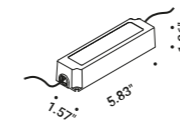

Drivers

Driver

110-240V

24V/25W/IP67/ON/OFF

1Z1120620

Not included