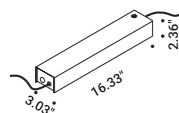

Compulsory accessories

Drivers for ENDLESS ON/OFF system and CASAMBI

Driver with plug		Not included
Matt White	Input 120V - 60Hz Output 48V - 60W - Max 1,25A IP20 - ON/OFF	1A1330303.00.00
Matt Black	Input 120V - 60Hz Output 48V - 60W - Max 1,25A IP20 - ON/OFF	1A1330403.00.00