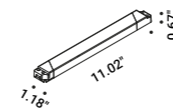

Compulsory accessories

Drivers

Driver				Not included
100-240V	24V/50W/IP20/ON/OFF	SOTTILE 2 / SOTTILE 2 DE	1Z1120490