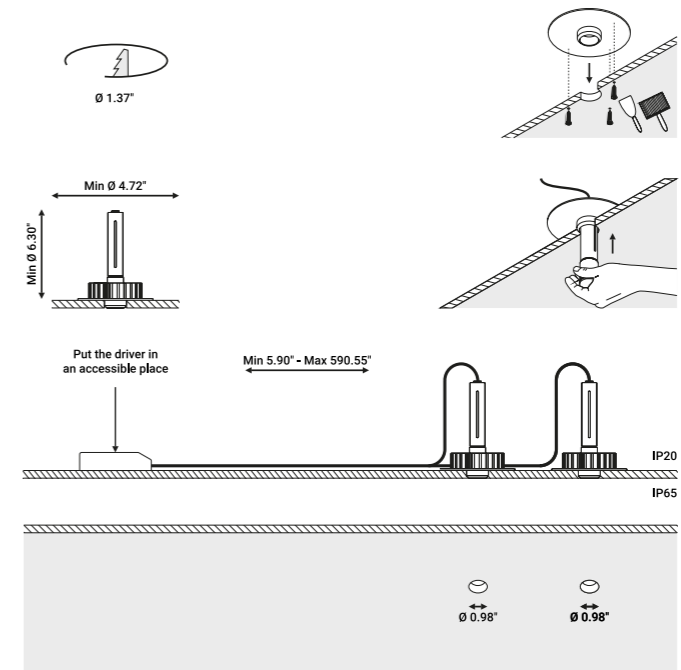

NULLA 25 T24 installation conditions

A tool to light.

The luminaire is pure form, a simple container for the light source.
Light is incorporated into the space, becoming an architectural element.

QUAD

/ 2021