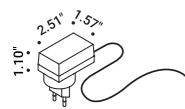

Optional accessories

Drivers

Driver with plug		Included
Matt Black	Input 110-240V - 50/60Hz Output 6V DC - 1A - 6W - IP20	1Z0000073

Other accessories

Rechargeable battery		Included
Matt White	4,8V DC - NiMH 4300mAh	1A0430300.00.00
Matt Black	4,8V DC - NiMH 4300mAh	1A0430400.00.00
Matt Gold	4,8V DC - NiMH 4300mAh	1A0431800.00.00