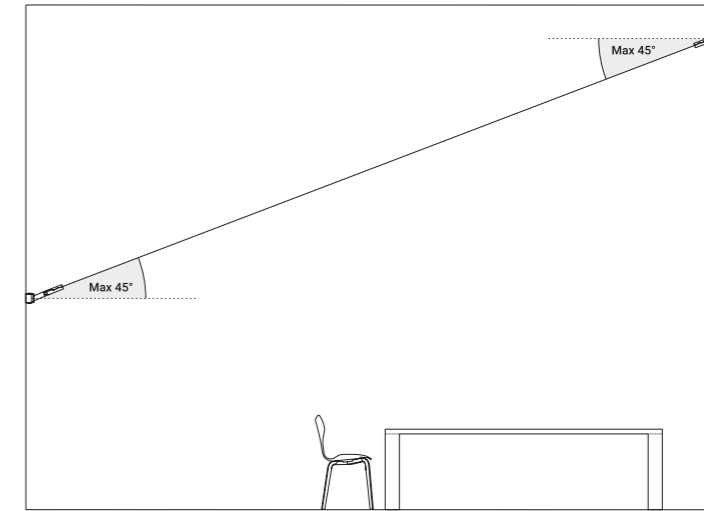

1A0120400.00.00 - Example of installation with kit wall connection vertical sloped 45°

1A0080400.00.00 - Example of installation with ceiling installation kit

Light runs on a wire. An almost imperceptible wire, suspended in space. Like a tightrope walker on a thin rope, the light reaches everywhere, weightless and wonderful. Ohm is an electro mechanic project that takes maximum advantage of the characteristics of luminous diodes. Its secret is a special unipolar wire stretched from wall to wall. Where the light comes from is discreetly hidden, giving all the attention to what it is illuminating.