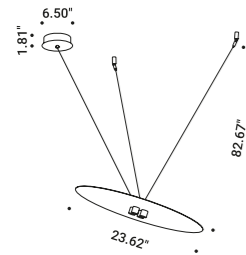

CARTESIO

Davide Groppi / 2018

Suspension / Direct-Indirect / Indoor

Material Metal - Methacrylate

Finish .00 Standard

Note Suspension luminaire. Disc with mirror finish. Matt red rear disc. Matt white rose. AISI 304 stainless steel suspension cables. Dual emission. White cable.

CARTESIO 60

15,5W
120V - 60Hz
3000K - Down 300lm - Up 930lm
Down CRI >80 - Up CRI >90
Driver integrated
1-10V

Standard - 3000K - 1-10V

| 1A3190003.30.03 |