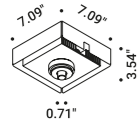

NULLA - 32°

9W
24V DC
2700K - 384lm / 3000K - 413lm
CRI >90
Beam 32°
UGR <19
Driver not included

Standard - 2700K
Standard - 3000K

1A2110003.27.20
1A2110003.30.20

NULLA 18 - 20°

3W
24V DC
2700K - 162lm / 3000K - 173lm
CRI >90
Beam 20°
UGR <19
Driver not included

Standard - 2700K
Standard - 3000K

1A2010003.27.20
1A2010003.30.20

NULLA 25 - 23°

5W
24V DC
2700K - 228lm / 3000K - 245lm
CRI >90
Beam 23°
UGR <19
Driver not included

Standard - 2700K
Standard - 3000K

1A4080003.27.20
1A4080003.30.20

NULLA 25 - 32°

5W
24V DC
2700K - 288lm / 3000K - 310lm
CRI >90
Beam 32°
UGR <19
Driver not included

Standard - 2700K
Standard - 3000K

1A2020003.27.20
1A2020003.30.20