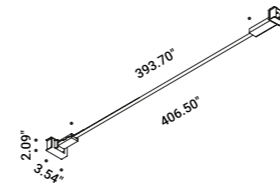

INFINITO 10 TW

Tunable White

Max 100W

24V DC

2700K / 6500K - 15300lm

CRI >90

Driver not included

Matt White - 2700K / 6500K

Matt Black - 2700K / 6500K

1A4870303.96.20

1A4870403.96.20