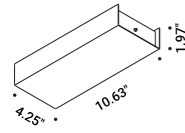

Ceiling driver				Not included
Matt White	Input 120V - 60Hz Output 24V - 60W - IP20 DALI - PUSH - 1-10V	Max 1 module	1A4780303.00.07