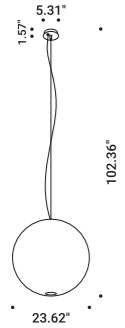

MOON 60
 Max 25W - E26
 120V - 60Hz
 ON/OFF
 Bulb not included
 Moisture barrier bag included

Standard - ON/OFF

| 1A2820003.00.00 |

MOON 60 DE
 Dual emission
 Max 25W - E26
 120V - 60Hz
 ON/OFF
 Bulb not included
 Moisture barrier bag included