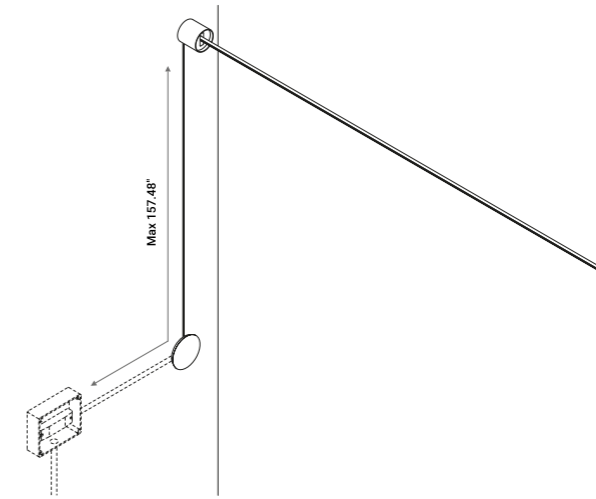

UTOPIA: example of installation