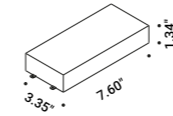

Compulsory accessories

Drivers

Driver				Not included
120-277V	24V/60W/IP20/TRIAC - 1-10V	UTOPIA 6	1Z2020040