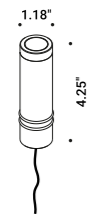

BUIO - 32°

Transparent filter
6,2W
24V DC
2700K - 279lm / 3000K - 288lm
CRI >90
Beam 32°
UGR <19
Driver not included

Matt Black - 2700K
Matt Black - 3000K

1A5090403.27.20
1A5090403.30.20