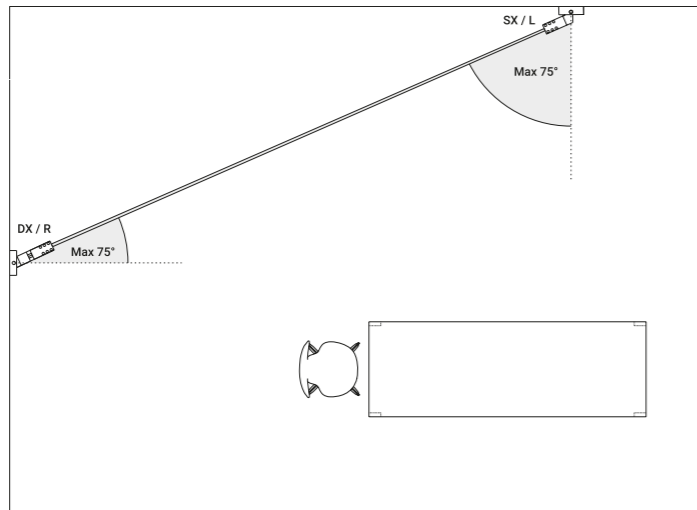

1A0340400.00.00 - 1A0350400.00.00 - Example of installation with kit wall connection sloped 75°