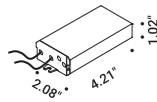

Compulsory accessories

Drivers

Driver		Not included
100-240V	350mA/16W/IP67/ON/OFF	1Z1120130