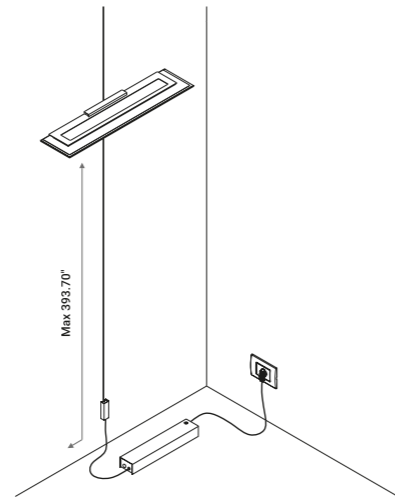

REFLEX: example of installation with driver with plug