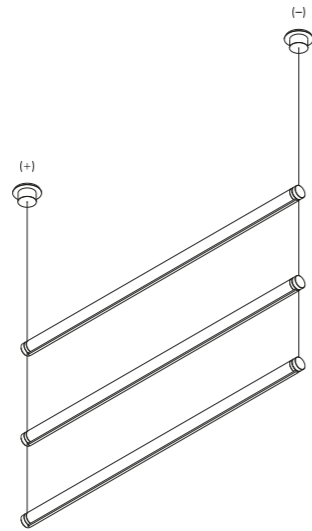

Example of multiple installation with ceiling suspension kit

Example of multiple installation | Max 3 modules for cable

MISS

Omar Carraglia / 2006

So slim and essential...
The fundamental concept of this project is minimalism.
A small tube that lights the table with wonder.
A real dual project: sign and light.
Luminaire available also in ENDLESS version.