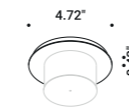

Version	Use	Product reference	Finish	Code		
Ceiling suspension kit.01	For suspension cables	REFLEX S 1	Matt White	1X0010300.01.00		
		REFLEX S 2				
		SHANGHAI 1				
		SHANGHAI 2				
		SOTTILE 1				
Ceiling suspension kit.02	For electrical cables	SOTTILE 1 DE	Matt Black	1X0010400.01.00		
		SOTTILE 2				
		SOTTILE 2 DE				
		MAGIA			Matt White	1X0010300.02.00
		MAGIA			Matt Black	1X0010400.02.00
Ceiling suspension kit.03	For suspension cables	MASAI 1	Matt White	1X0010300.03.00		
		MASAI 2	Matt Black	1X0010400.03.00		
Ceiling suspension kit.04	For electrical cables	ASINTOTO	Matt White	1X0010300.04.00		
		REFLEX S 2	Matt Black	1X0010400.04.00		
		SHANGHAI 2				
Back plate		SOTTILE 2	Matt White	1X0050300.01.00		
		SOTTILE 2 DE	Matt Black	1X0010400.04.00