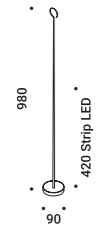

# ANIMA

Davide Groppi - Giorgio Rava / 2021

Table-Floor / Indirect / Indoor

**Material** ABS - Carbon fiber - Metal  
**Finish** .04 Matt Black

**Note** Table luminaire. Touch ON/OFF and adjustment. Black cable. *Apparecchio illuminante da tavolo. ON/OFF e regolazione touch. Cavo nero.*