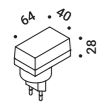

Optional accessories / Accessori opzionali

Drivers / Alimentatori