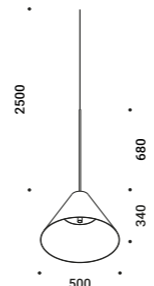

SOTTOSOPRA

SOTTOSOPRA 2

Remote driver version
30W
Max 500mA DC
2700K - Down 228lm - Up 1827lm /
3000K - Down 245lm - Up 1876lm
CRI >90
UGR <19
Driver not included
2 Drivers required
CE IP20

Matt White - 2700K
Matt White - 3000K

1A4540300.27.20
1A4540300.30.20

Compulsory accessories / Accessori obbligatori

Drivers / Alimentatori

Driver / Alimentatore		Not included
220-240V(110-127V)	500mA/25W(13,5W)/IP20/DALI - PUSH - 1-10V	SOTTOSOPRA 2 1Z0241270.500

Driver / Alimentatore		Not included
220-240V	500mA/20W/IP20/TRIAC/IGBT	SOTTOSOPRA 2 1Z0240850.500

Optional accessories / Accessori opzionali

Suspension kits / Kit di sospensione

Recessed suspension kit for 12,5 mm plasterboard / Kit di sospensione da incasso per cartongesso 12,5 mm		Not included
Matt White	For electrical cables - 1 Piece Plasterboard cut-out Ø 44 mm Minimum space for mounting 70 mm	SOTTOSOPRA 2 1X0000300.05.00
Matt Black	For electrical cables - 1 Piece Plasterboard cut-out Ø 44 mm Minimum space for mounting 70 mm	SOTTOSOPRA 2 1X0000400.05.00