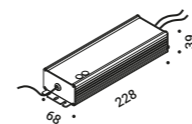

Driver / Alimentatore		Not included
100-240V	48V/150W/IP67/1-10V	1Z1120250

Controller / Controller		Not included
DALI - PUSH - 0/1-10V - TRIAC - IP20		1Z2170010

The sizes are expressed in millimeters.

Examples of installation with the three different power supply modes