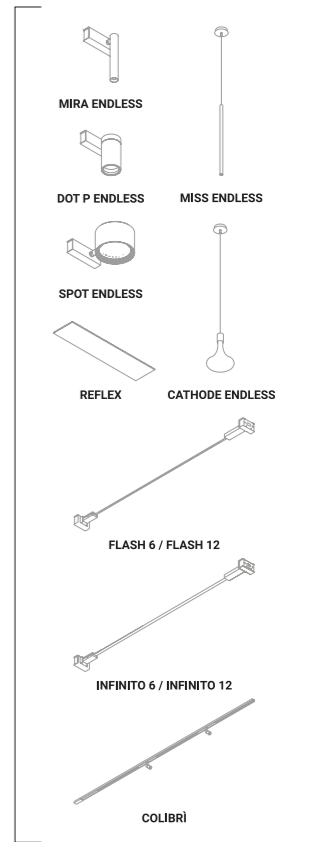

ENDLESS

Davide Groppi / 2018

Absolute freedom, absolute spatiality, absolute creativity.
An adhesive tape that conducts electricity can be placed anywhere
on walls and ceilings to power our lighting projects.
Endless is the system created and patented by our Team in order to transport
electric energy in a digital and graphic manner.
It's the idea of considering walls and ceilings like electronic circuits,
where luminaires can be done fixed freely and easily.
This system comes with various accessories
to provide and manage the flow of electricity.

ENDLESS ON/OFF
(Max 48V DC -
Max 150W - Max 4A)

ENDLESS dimmable
(Max 48V DC -
Max 150W - Max 4A)

ENDLESS CASAMBI
(Max 48V DC -
Max 150W - Max 4A)

ENDLESS conductive tape
used with voltage/current
other than 48V DC