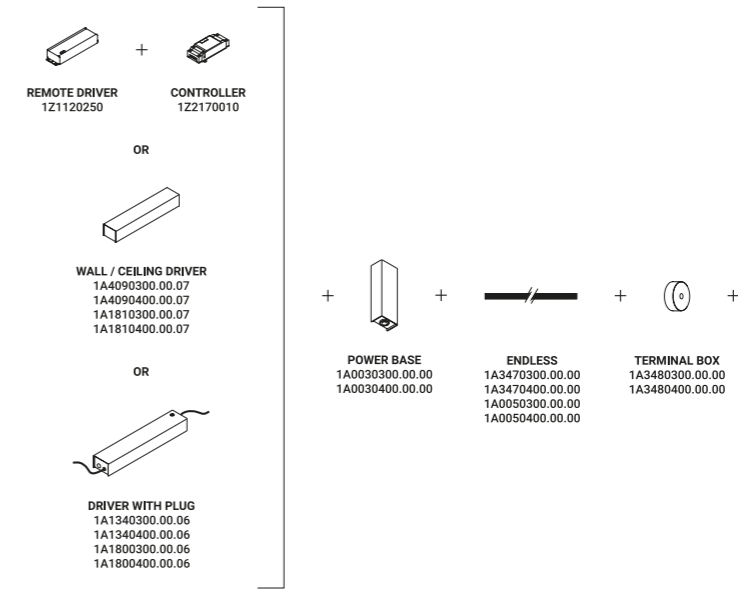

ENDLESS dimmable
(Max 48V DC -
Max 150W - Max 4A)