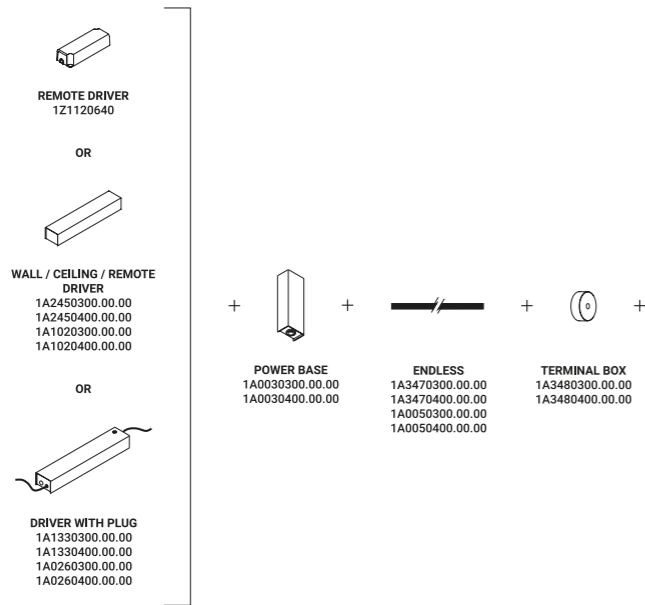

ENDLESS ON/OFF
(Max 48V DC -
Max 150W - Max 4A)