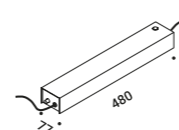

Driver with plug / Alimentatore con spina		Not included
Matt White	Input 100-240V - 50/60Hz Output 48V - 150W - Max 3,125A IP20 - Dimmer on board	1A1800300.00.06
Matt Black	Input 100-240V - 50/60Hz Output 48V - 150W - Max 3,125A IP20 - Dimmer on board	1A1800400.00.06