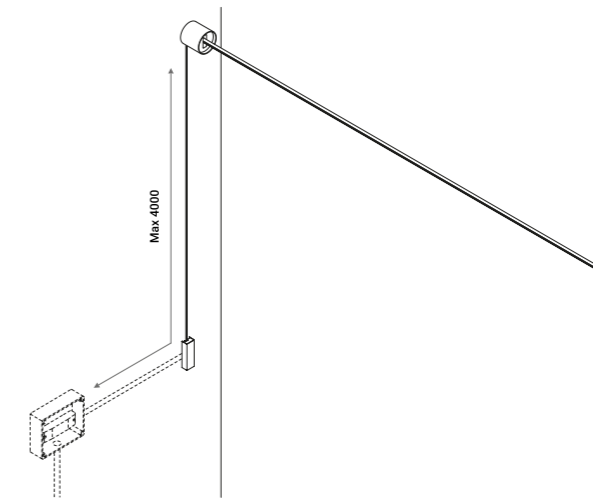

FLASH and INFINITO: example of installation with remote driver

FLASH and INFINITO: example of installation with wall/ceiling driver

FLASH and INFINITO: example of installation with driver with plug

COLIBRI: example of installation

1A4170000.20.00
COLIBRI ENDLESS connector

OHM: example of installation

OHM: example of installation

UTOPIA: example of installation

1X001XX00.02.00 - 1X001XX00.04.00
Ceiling suspension kit