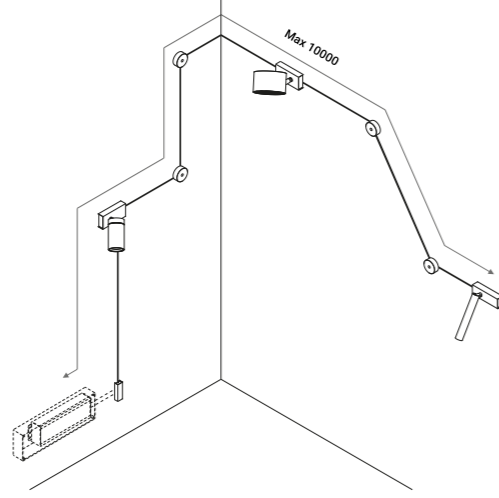

Driver / Alimentatore		Not included
100-240V	48V/150W/IP67/1-10V	1Z1120250

Controller / Controller		Not included
DALI - PUSH - 0/1-10V - TRIAC - IP20		1Z2170010

The sizes are expressed in millimeters.

Examples of installation with the three different power supply modes

Example of combined installation between various devices with remote driver

Example of combined installation between various devices with driver with plug

Example of combined installation between various devices with wall/ceiling driver