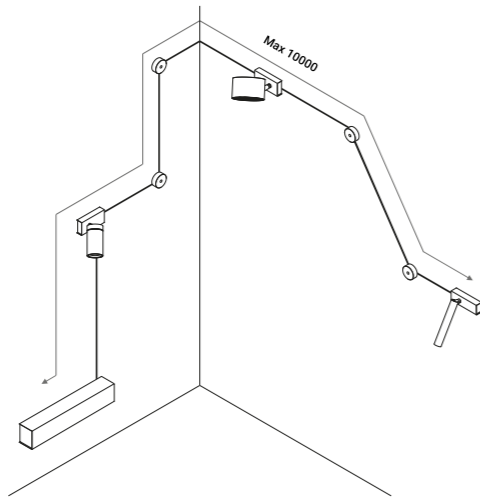

Driver / Alimentatore		Not included
100-240V	48V/150W/IP67/1-10V	1Z1120250

Controller / Controller		Not included
DALI - PUSH - 0/1-10V - TRIAC - IP20		1Z2170010

The sizes are expressed in millimeters.

Examples of installation with the three different power supply modes

Example of combined installation between various devices with remote driver

Example of combined installation between various devices with driver with plug

Example of combined installation between various devices with wall/ceiling driver