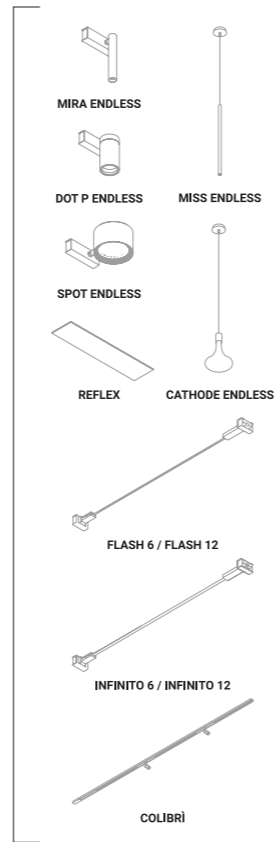

ENDLESS

Davide Groppi / 2018

Absolute freedom, absolute spatiality, absolute creativity.
An adhesive tape that conducts electricity can be placed anywhere
on walls and ceilings to power our lighting projects.
Endless is the system created and patented by our Team in order to transport
electric energy in a digital and graphic manner.
It's the idea of considering walls and ceilings like electronic circuits,
where luminaires can be done fixed freely and easily.
This system comes with various accessories
to provide and manage the flow of electricity.

ENDLESS ON/OFF
(Max 48V DC -
Max 150W - Max 4A)

ENDLESS dimmable
(Max 48V DC -
Max 150W - Max 4A)

ENDLESS CASAMBI
(Max 48V DC -
Max 150W - Max 4A)

ENDLESS conductive tape
used with voltage/current
other than 48V DC