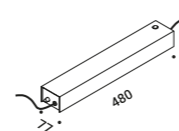

Compulsory accessories / Accessori obbligatori

Drivers for ENDLESS dimmable system / Alimentatori per ENDLESS dimmerabile

Driver with plug / Alimentatore con spina		Not included
Matt White	Input 100-240V - 50/60Hz Output 48V - 60W - Max 1,25A IP20 - Dimmer on board	1A1340300.00.06
Matt Black	Input 100-240V - 50/60Hz Output 48V - 60W - Max 1,25A IP20 - Dimmer on board	1A1340400.00.06