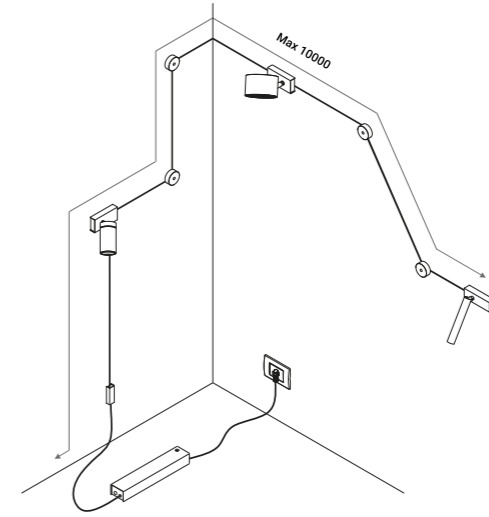

Driver / Alimentatore		Not included
100-240V	48V/150W/IP67/1-10V	1Z1120250

Controller / Controller		Not included
DALI - PUSH - 0/1-10V - TRIAC - IP20		1Z2170010

The sizes are expressed in millimeters.

Examples of installation with the three different power supply modes

Example of combined installation between various devices with remote driver

Example of combined installation between various devices with driver with plug

Example of combined installation between various devices with wall/ceiling driver