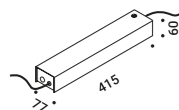

Compulsory accessories / Accessori obbligatori

Drivers for ENDLESS ON/OFF system and CASAMBI / Alimentatori per ENDLESS ON/OFF e CASAMBI

Driver with plug / Alimentatore con spina		Not included
Matt White	Input 100-240V - 50/60Hz Output 48V - 60W - Max 1,25A IP20 - ON/OFF	1A1330300.00.00
Matt Black	Input 100-240V - 50/60Hz Output 48V - 60W - Max 1,25A IP20 - ON/OFF	1A1330400.00.00