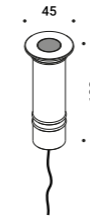

BUIO - TRIM

BUIO TRIM - 32°

Black filter
6,2W
24V DC
2700K - 140lm / 3000K - 144lm
CRI >90
Beam 32°
UGR <19
Driver not included
IP67

Matt Black - 2700K
Matt Black - 3000K

1A5130408.27.20
1A5130408.30.20