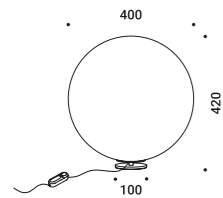

MOON T

Davide Groppi / 2019

Table / Diffuse / Indoor

Material Japanese paper - Metal - PE
Finish .00 Standard

Note Table luminaire. PE and Japanese paper shade. Gold finish base. Dimmer on the cable. White cable. Compulsory moisture barrier bag packaging for air and sea shipping.