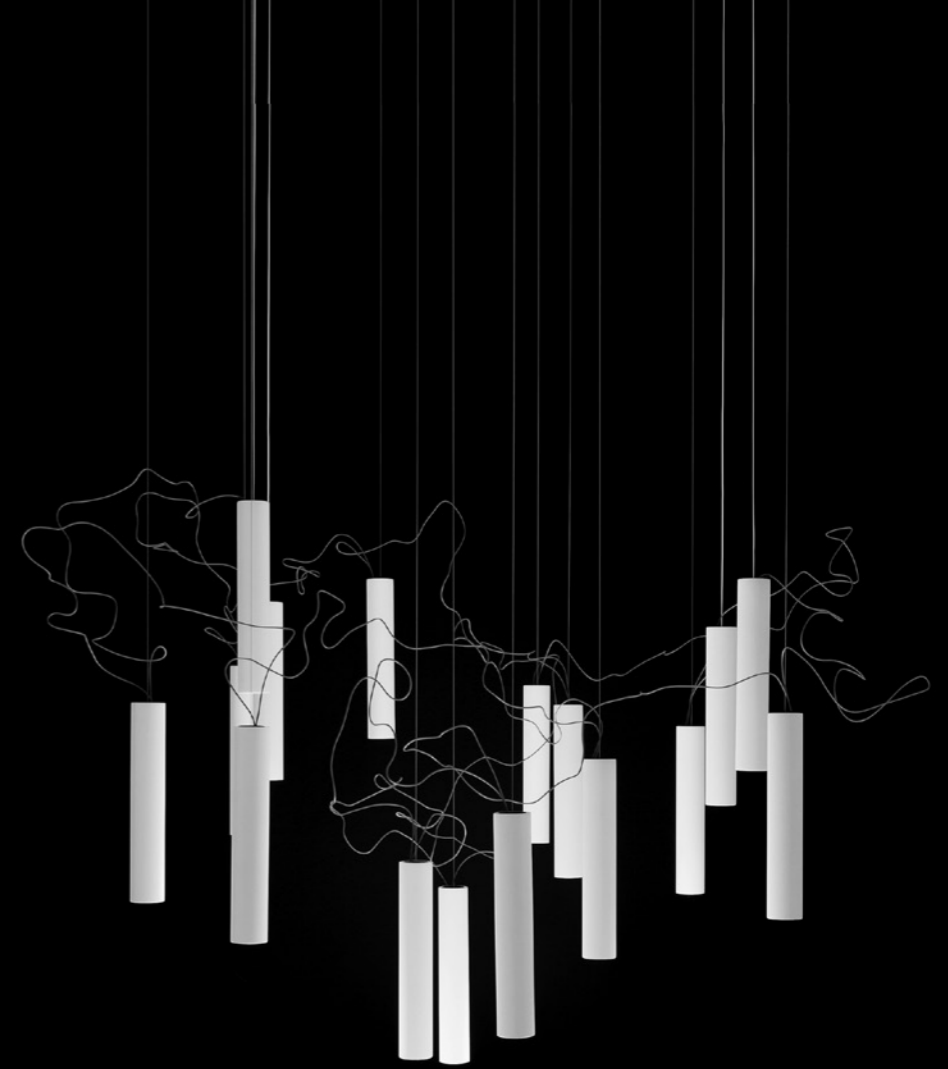

# SOTTILE

Daide Groppi / 2023

A blade of light just 7 millimetres thick,  
the expression of that purest and most essential part of our thought.  
The surprise of an extremely thin, yet at the same time very bright, lamp.