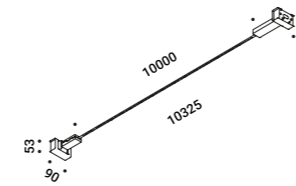

FLASH 10 DE TW
Dual emission - Tunable White
200W
24V DC
2700K / 6500K - 30600lm
CRI >90
Driver not included
IP20

Matt White - 2700K / 6500K
Matt Black - 2700K / 6500K

1A4850308.96.20
1A4850408.96.20