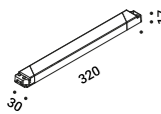

Driver				Not included
100-240V	24V/50W/IP20/ON/OFF	Max 1 module	1Z1120490	

Driver				Not included
100-240V	24V/80W/IP20/ON/OFF	Max 3 module	1Z1120440