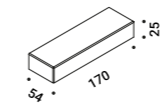

Dimmable controller	Not included	
	DALI - PUSH - 0/1-10V - TRIAC - IP20	1Z0000034