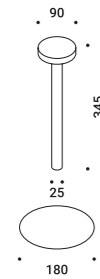

Table / Direct / Wireless

Material ABS - Metal - Methacrylate
Finish .03 Matt White .04 Matt Black .18 Matt Gold

Note Chargeable table luminaire. Magnetic fixing stem. Touch ON/OFF. Battery life: 12 hours. *Minimum purchase: 3 pieces.

TeTaTeT

2W
2700K - 165lm / 3000K - 178lm
CRI >90
ON/OFF
Driver with plug not included
IP20

Matt White - 2700K - ON/OFF	1A0310308.27.00
Matt White - 3000K - ON/OFF	1A0310308.30.00
Matt Black - 2700K - ON/OFF	1A0310408.27.00
Matt Black - 3000K - ON/OFF	1A0310408.30.00
Matt Gold - 2700K - ON/OFF	1A0311808.27.00
Matt Gold - 3000K - ON/OFF	1A0311808.30.00