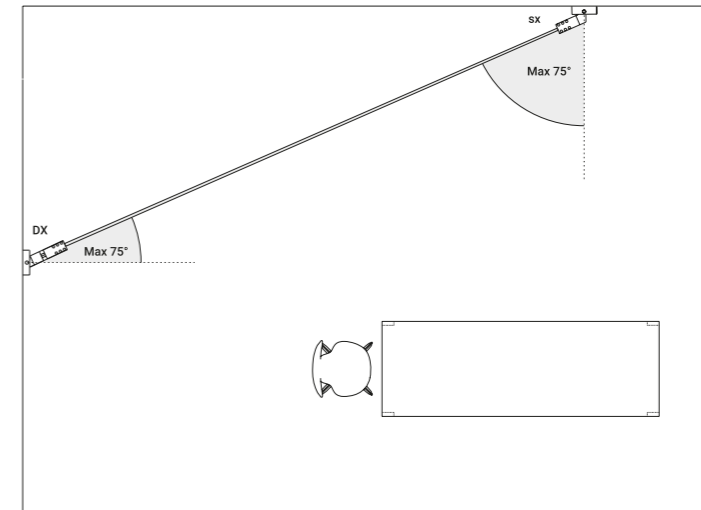

1A0340400.00.00 - 1A0350400.00.00 - Example of installation with kit wall connection sloped 75°