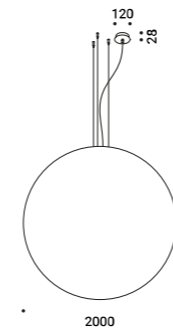

MOON 200
Max 4x25W - E27
220V - 50Hz
ON/OFF
Bulb not included
Transport excluded
IP20

Standard - ON/OFF

|1A2860008.00.00 |