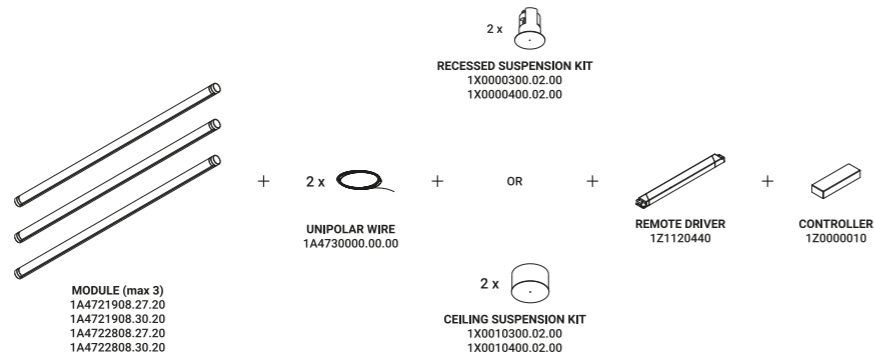

Multiple installation with recessed or ceiling suspension kit

Suspension / Direct-Indirect / Indoor

Material Metal - PMMA
Finish .19 Polished Gold .28 Polished Black Chrome

Note Modular suspension luminaire. Adjustable along the horizontal axis. Transparent bar with refractive effect. LED module profile with matt black finish. Details with polished gold or black chrome finish. Matt white rose.

MAGIA - MODULE

19W
24V DC
2700K - 1272lm / 3000K - 1312lm
CRI >90
Driver not included
IP20

Polished Gold - 2700K
Polished Gold - 3000K
Polished Black Chrome - 2700K
Polished Black Chrome - 3000K

1A4721908.27.20
1A4721908.30.20
1A4722808.27.20
1A4722808.30.20

Compulsory accessories

Installation kits

Unipolar wire - 6 m	1 Piece - Max 60V DC	Max 3 modules	Not included
			1A4730000.00.00