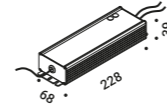

Driver	Not included	
100-240V	24V/150W/IP67/1-10V	1Z1120500