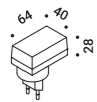

Optional accessories

Drivers