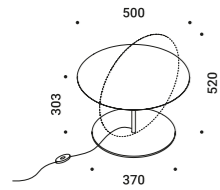

# CALVINO

Davide Groppi / 2018

Table / Indirect / Indoor

**Material** Brass - Metal - Methacrylate - Mirror  
**Finish** .00 Standard

**Note** Table luminaire. Disc with mirror finish adjustable in all directions. Matt blue rear disc. Matt black base. Brass stem. Dimmer on the cable. Black cable.