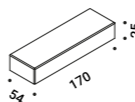

Dimmable controller		Not included
	DALI - PUSH - 0/1-10V - TRIAC - IP20	SHANGHAI 2 1Z0000034