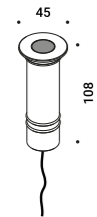

BUIO TRIM - 25°

Black filter
6,2W
24V DC
2700K - 150lm / 3000K - 155lm
CRI >90
Beam 25°
UGR <19
Driver not included
IP67

Matt Black - 2700K
Matt Black - 3000K

1A5140408.27.20
1A5140408.30.20

Maurici Ginés / 2023