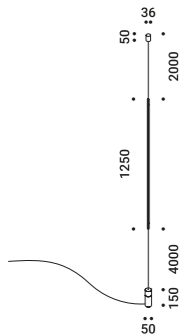

MASAI 2

Remote driver version
13W
220V - 50/60Hz
2700K - 600lm / 3000K - 619lm
CRI >90
Driver not included
IP20

Matt White - 2700K	1A2720308.27.20
Matt White - 3000K	1A2720308.30.20
Matt Black - 2700K	1A2720408.27.20
Matt Black - 3000K	1A2720408.30.20
Brushed Brass - 2700K	1A2720808.27.20
Brushed Brass - 3000K	1A2720808.30.20

Optional accessories

Suspension kits

Sloped ceiling suspension kit		Not included
	Nickel plated - 1 Piece	1A0510000.00.00

Recessed suspension kit for 12,5 mm plasterboard		Not included
Matt White	For suspension cables - 1 Piece Plasterboard cut-out Ø 44 mm Minimum space for mounting 70 mm	1X0000300.03.00
Matt Black	For suspension cables - 1 Piece Plasterboard cut-out Ø 44 mm Minimum space for mounting 70 mm	1X0000400.03.00

Ceiling suspension kit		Not included
Matt White	For suspension cables - 1 Piece	1X0010300.03.00
Matt Black	For suspension cables - 1 Piece	1X0010400.03.00

Wall adapter plate		Not included
Matt White	For mounting on brick masonry walls	1X0050300.01.00

304 Stainless steel suspension cable		Not included
	Lenght 10 m	1A1680000.00.00

Drivers

Driver		Not included
220-240V(100-127V)	24V/22W(12W)/IP20/ON/OFF	MASAI 2 1Z0240410

Dimmable controller		Not included
	DALI - PUSH - 0/1-10V - TRIAC - IP20	MASAI 2 1Z0000034