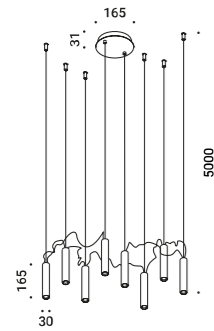

# SIMBIOSI

Davide Groppi / 2015

Suspension / Direct / Indoor

**Material** Metal  
**Finish** .03 Matt White .26 Total Black

**Note** Suspension luminaire. Matt white rose and red cables for the matt white finish. Matt black rose and anthracite grey cables for the matt black finish. AISI 304 stainless steel suspension cables.