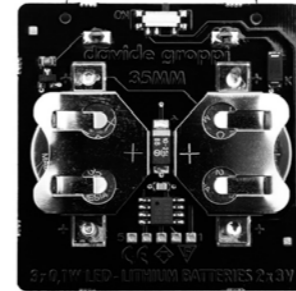

35MM

Alessandra Dallagiovanna - Davide Groppi / 2009

Objects / Diffuse / Wireless

Material Metal - Polycarbonate
Finish .00 Standard

Note Battery-operated wearable luminaire. Matt white front. Glossy black back.
Customised image not included. Intermittent light. *Minimum purchase:
3 pieces.

35MM
0,3W
ON/OFF
Batteries 2xCR2032 included
CE IP20

Standard - ON/OFF

|1A2640000.00.00 |