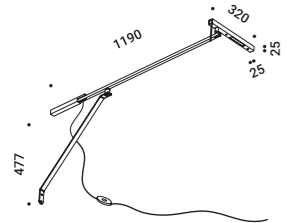

MORSETTO P

Davide Groppi / 2019

Wall / Direct / Indoor

Material Metal
Finish .04 Matt Black

Note Wall luminaire. Adjustable in all directions. Dimmer on the cable.
Black cable.

MORSETTO P

13W
24V DC
2700K - 700lm / 3000K - 753lm
CRI >90
UGR <19
Dimmer on board
Driver with plug not included

◆ IP20

Matt Black - 2700K - Dimmer on board
Matt Black - 3000K - Dimmer on board

1A2570408.27.06
1A2570408.30.06

Optional accessories

Drivers

Driver with plug

Matt Black
Input 110-240V - 50/60Hz
Output 24V DC - 18W - IP20

Not included

1Z0431020