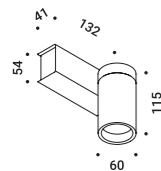

**Material** Metal  
**Finish** .03 Matt White .04 Matt Black

**Note** Wall luminaire. Adjustable in all directions.

**DOT P 51**

Max 10W - GU10  
 220V - 50/60Hz  
 ON/OFF  
 Bulb not included

Matt White - ON/OFF  
 Matt Black - ON/OFF