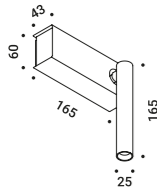

MIRA

8W
220V - 50Hz
2700K - 327lm / 3000K - 352lm
CRI >90
Driver integrated
DALI
IP20

Matt White - 2700K - DALI
Matt White - 3000K - DALI
Matt Black - 2700K - DALI
Matt Black - 3000K - DALI

1A2280308.27.01
1A2280308.30.01
1A2280408.27.01
1A2280408.30.01