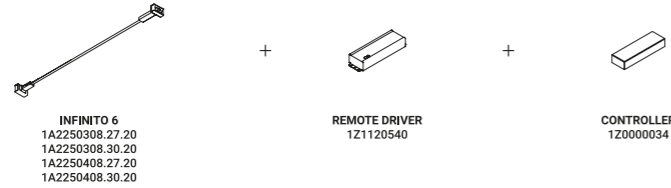

How to order - INFINITO 6