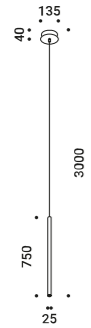

<b>Material</b>	Metal			
<b>Finish</b>	<b>.03</b> Matt White	<b>.04</b> Matt Black	<b>.08</b> Brushed Brass	<b>.26</b> Total Black

**Note** Suspension luminaire. Matt white rose and white cable for the matt white and matt black finish. Matt black rose and black cable for the total black and brushed brass finish. Single rose for more than one lamp on request. MISS 2: plasterboard version with magnetic fixing flat rose.