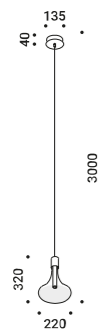

# CATHODE

Omar Carraglia / 2015

Suspension / Diffuse / Indoor

**Material** Blown glass - Metal  
**Finish** **.03** Matt White **.08** Brushed Brass

**Note** Suspension luminaire. Blown glass diffuser. Matt white rose and white cable for the matt white finish. Matt black rose and black cable for the brushed brass finish. Single rose for more than one lamp on request. CATHODE 2: plasterboard version with magnetic fixing flat rose.