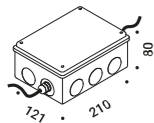

Optional accessories

Installation kits

Driver connector IP68	Included
1 Piece	1A1660000.00.00

Drivers

Driver box	Not included
Input 110-240V - 50/60Hz Output 700mA - 20W - IP65 - DALI	1A3880008.700