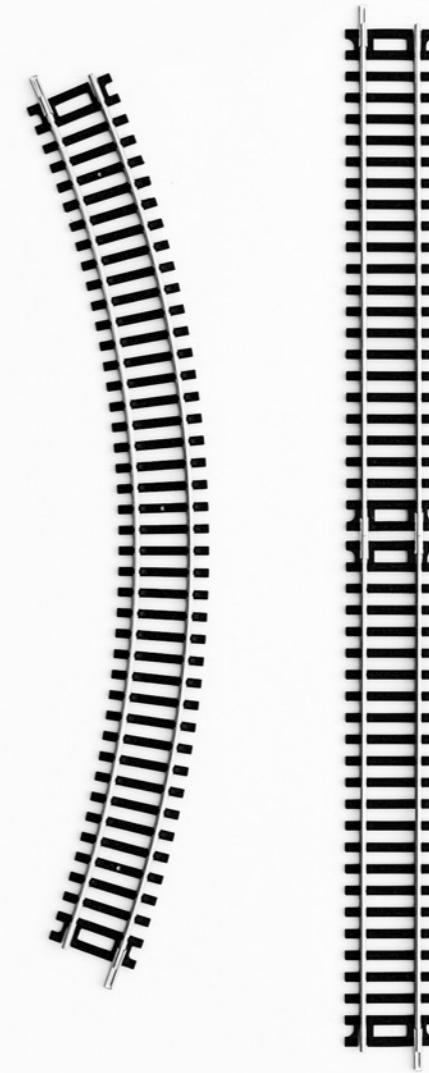

RAIL

Davide Groppi / 2019

Wall / Direct / Indoor

Material ABS - Metal
Finish .00 Standard

Note Wall luminaire. Matt black modular tracks. Dimmer on the cable.
Black cable.

RAIL
22W
24V DC
3000K - 2000lm
CRI >90
Driver not included
Driver included
IP20

Standard - 3000K

| 1A3400008.30.20 |

Optional accessories

Drivers

Driver		Not included
110-240V	24V/25W/IP67/ON/OFF	1Z1120620