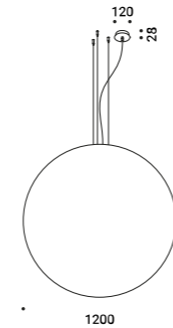

Standard - ON/OFF

|1A2830008.00.00 |

**MOON 80**  
 Max 15W - E27  
 220V - 50Hz  
 ON/OFF  
 Bulb not included  
 IP20

Standard - ON/OFF

|1A2840008.00.00 |

**MOON 120**  
 Max 2x25W - E27  
 220V - 50Hz  
 ON/OFF  
 Bulb not included  
 IP20