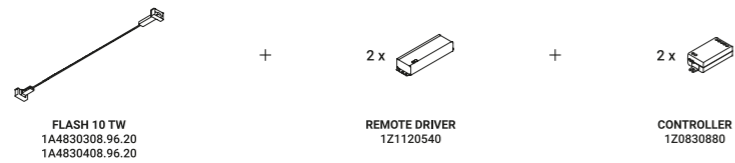

How to order -
FLASH 10 TW