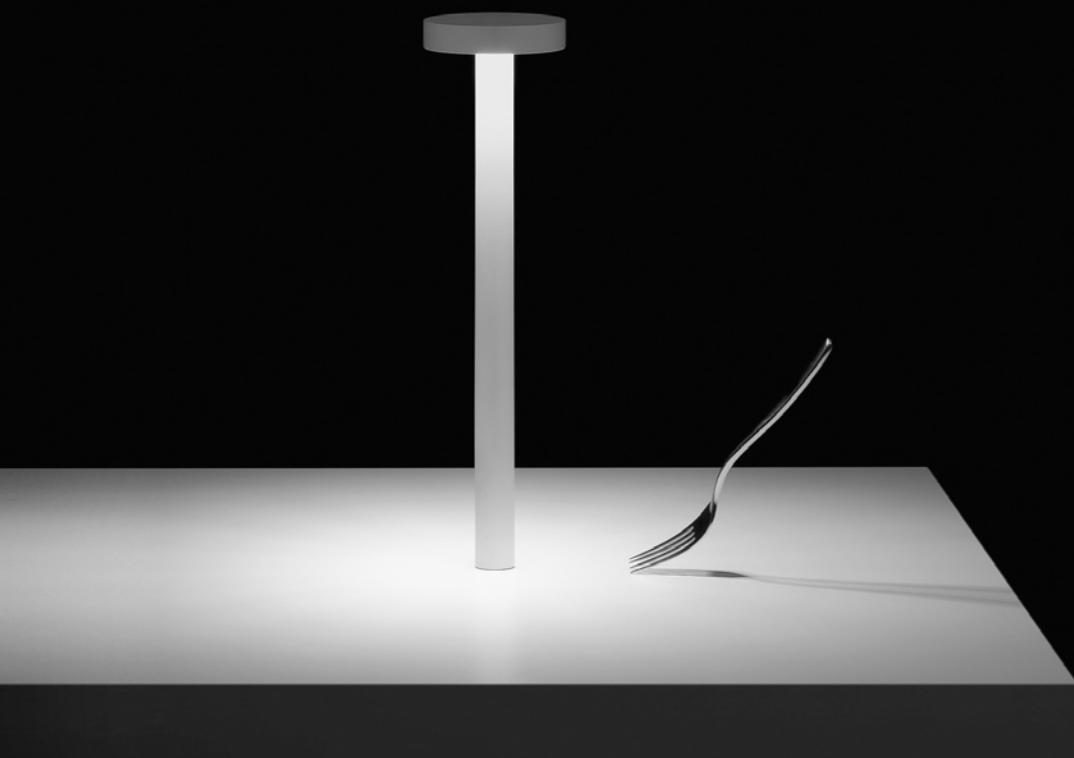

# POST PRANDIUM

Davide Groppi / 2023

Table / Direct / Wireless

**Material** Metal - Methacrylate  
**Finish** .01 Polished Chrome

**Note** Chargeable table luminaire. Details with polished gold finish. Matt black base. Battery life: 9 hours.

A timeless icon with an eye on the future.  
Portable and rechargeable, the greatest expression of freedom.  
With TeTaTeT, every table becomes a meeting place, a complete dining experience.  
Its light caresses those it illuminates with pure emotion.  
Equipped with Touch technology and a magnetic fixing base.  
**Mention of Honour XXIV Compasso d'Oro ADI Award, 2016**