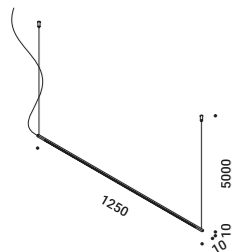

SHANGHAI 2

Remote driver version
13W
24V DC
2700K - 592lm / 3000K - 619lm
CRI >90
Driver not included
IP20

Matt White - 2700K	1A3260308.27.20
Matt White - 3000K	1A3260308.30.20
Brushed Brass - 2700K	1A3260808.27.20
Brushed Brass - 3000K	1A3260808.30.20

Optional accessories

Suspension kits

Sloped ceiling suspension hook		Not included
Chrome plated - 1 Piece		1A0530000.00.00

Recessed suspension kit for 12,5 mm plasterboard		Not included
Matt White	For suspension cables - 1 Piece Plasterboard cut-out Ø 44 mm Minimum space for mounting 70 mm	1X0000300.01.00
Matt Black	For suspension cables - 1 Piece Plasterboard cut-out Ø 44 mm Minimum space for mounting 70 mm	1X0000400.01.00
Matt White	For electrical cables - 1 Piece Plasterboard cut-out Ø 44 mm Minimum space for mounting 70 mm	SHANGHAI 2 1X0000300.04.00
Matt Black	For electrical cables - 1 Piece Plasterboard cut-out Ø 44 mm Minimum space for mounting 70 mm	SHANGHAI 2 1X0000400.04.00

Ceiling suspension kit		Not included
Matt White	For suspension cables - 1 Piece	1X0010300.01.00
Matt Black	For suspension cables - 1 Piece	1X0010400.01.00
Matt White	For electrical cables - 1 Piece	SHANGHAI 2 1X0010300.04.00
Matt Black	For electrical cables - 1 Piece	SHANGHAI 2 1X0010400.04.00

Wall adapter plate		Not included
Matt White	For mounting on brick masonry walls	1X0050300.01.00

Drivers

Driver		Not included
220-240V(100-127V)	24V/22W(12W)/IP20/ON/OFF	SHANGHAI 2 1Z0240410

Dimmable controller		Not included
	DALI - PUSH - 0/1-10V - TRIAC - IP20	SHANGHAI 2 1Z0000034