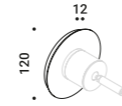

**Optional accessories**

Installation kits

<b>Wall adapter plate</b>			Not included
Matt White	For mounting on brick masonry walls		1A3030300.00.00

<b>Wire guide</b>			Not included
Matt Black	1 Piece		1A3040400.00.00