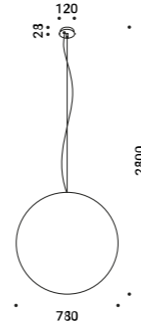

MOON 80
Max 15W - E27
220V - 50Hz
ON/OFF
Bulb not included
IP20

Standard - ON/OFF

|1A2840008.00.00 |