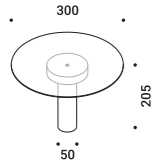

# VIS À VIS

Michele Groppi / 2023

Table / Direct / Wireless

**Material** Metal - Methacrylate  
**Finish** .00 Standard

**Note** Chargeable table luminaire. Transparent disc with refractive effect.  
 Magnetic fixing LED module and transparent stem. Battery life: 9 hours.