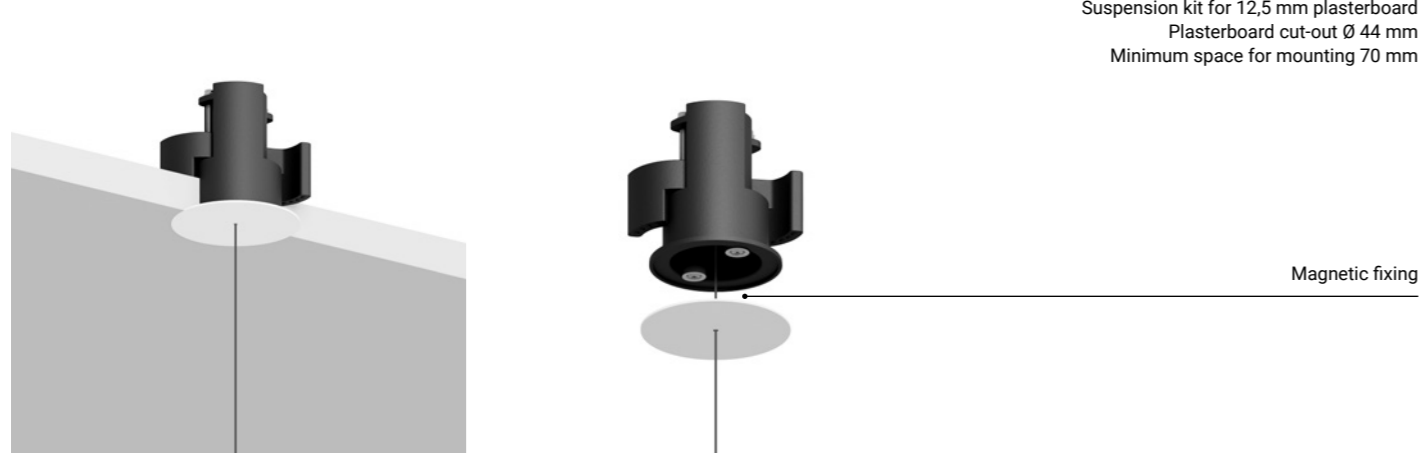

SUSPENSION KITS

Recessed suspension kit

Suspension kit for 12,5 mm plasterboard
Plasterboard cut-out Ø 44 mm
Minimum space for mounting 70 mm

Magnetic fixing

Version	Use	Product reference	Finish	Code
Recessed suspension kit.01	For suspension cables	REFLEX S 2	Matt White	1X0000300.01.00
		SHANGHAI 1 SHANGHAI 2 SOTTILE 2 SOTTILE 2 DE	Matt Black	1X0000400.01.00
Recessed suspension kit.02	For electrical cables	MAGIA	Matt White	1X0000300.02.00
			Matt Black	1X0000400.02.00
Recessed suspension kit.03	For suspension cables	MASAI 1	Matt White	1X0000300.03.00
		MASAI 2	Matt Black	1X0000400.03.00
Recessed suspension kit.04	For electrical cables	ASINTOTO	Matt White	1X0000300.04.00
		REFLEX S 2 SHANGHAI 2 SOTTILE 2 SOTTILE 2 DE	Matt Black	1X0000400.04.00
Recessed suspension kit.05	For electrical cables	LOUIS XIV 2	Matt White	1X0000300.05.00
		SOTTOSOPRA 2	Matt Black	1X0000400.05.00