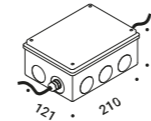

Drivers

Driver box	Not included
Input 110-240V - 50/60Hz Output 350mA - 17W - IP65 - DALI	1A3880008.350