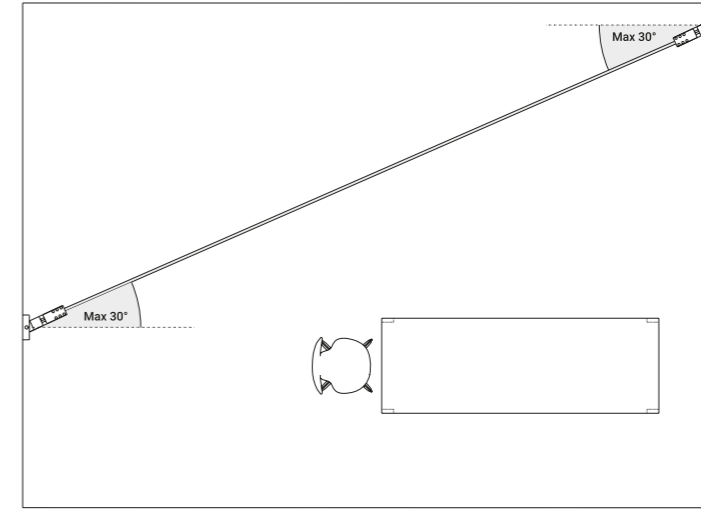

Example of installation with max rotation 30°