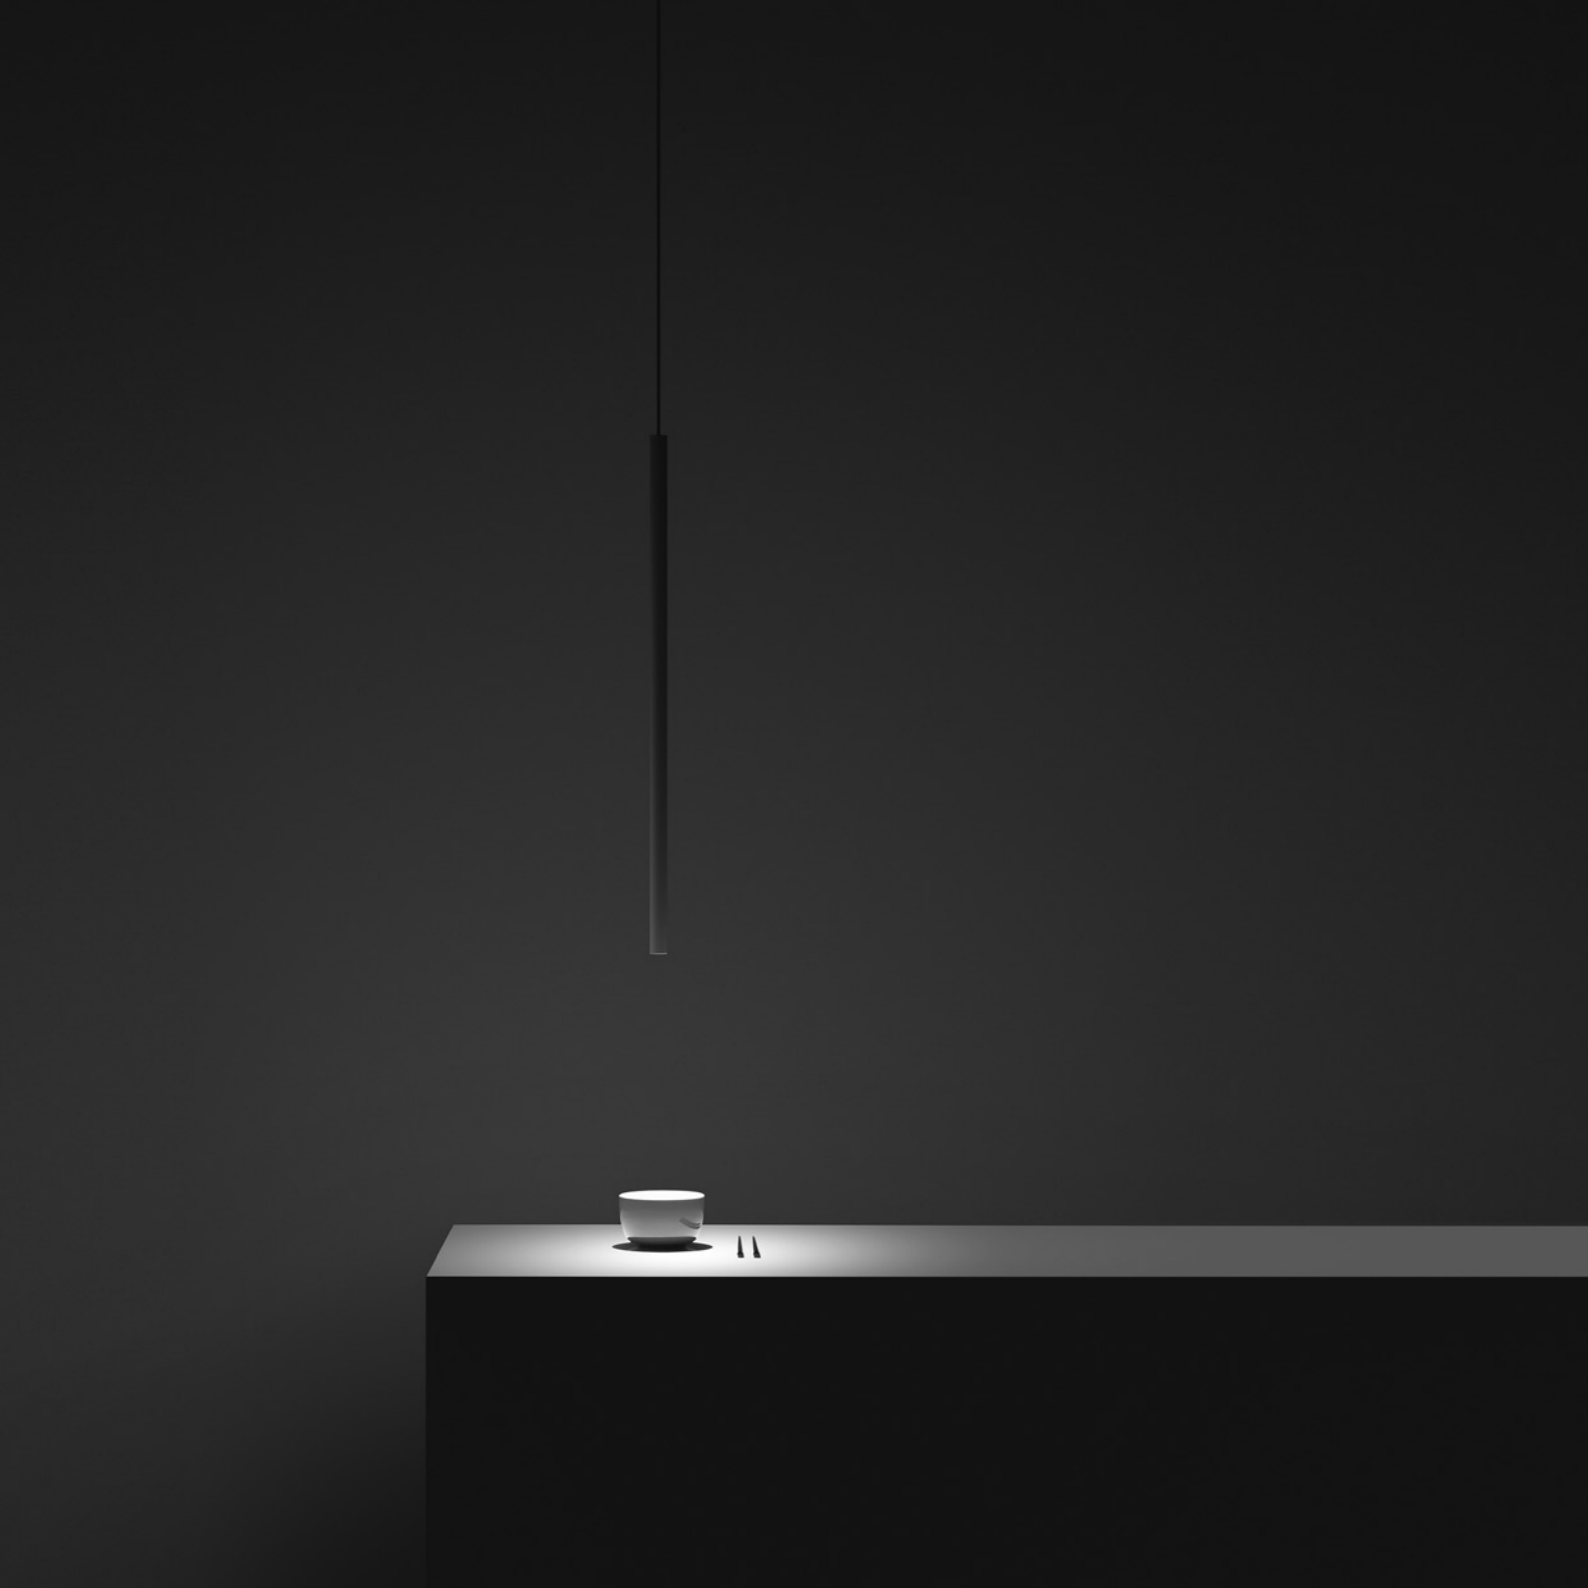

# MISS

Omar Carraglia / 2006

So slim and essential...  
The fundamental concept of this project is minimalism.  
A small tube that lights the table with wonder.  
A real dual project: sign and light.

Suspension / Direct / Indoor