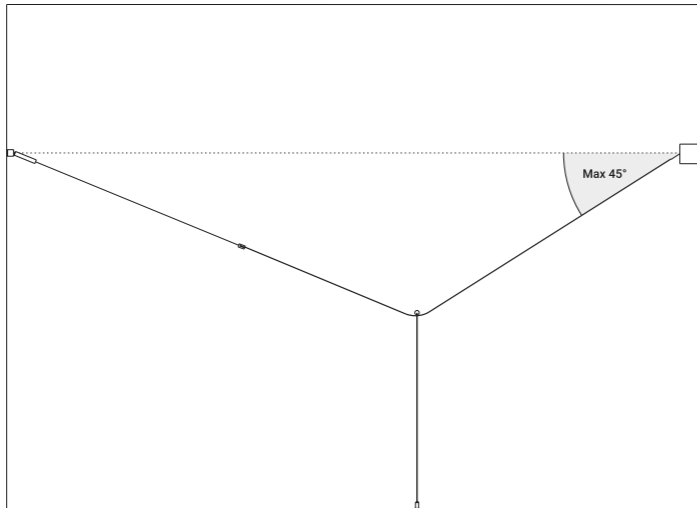

1A4490100.00.00 - Example of installation with accessory 2