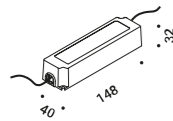

Optional accessories

Drivers

Driver		Not included
110-240V	24V/25W/IP67/ON/OFF	1Z1120620