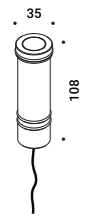

BUIO TRIMLESS - 32°

Transparent filter
6,2W
24V DC
2700K - 279lm / 3000K - 288lm
CRI >90
Beam 32°
UGR <19
Driver not included

Matt Black - 2700K
Matt Black - 3000K

1A5250408.27.20
1A5250408.30.20