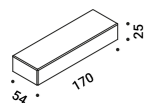

REFLEX

Michele Groppi / 2022

Wall / Indirect / Indoor

Material Metal - Mirror
Finish .04 Matt Black

Note Wall luminaire. Plane with mirror finish. Matt black rear plane.

REFLEX

18W
24V DC
2700K - 2158lm / 3000K - 2320lm
CRI >90
Driver not included
IP20

Matt Black - 2700K
Matt Black - 3000K

1A0850408.27.20
1A0850408.30.20

Optional accessories

Drivers

Driver		Not included
100-240V	24V/60W/IP67/1-10V	1Z1120260

Dimmable controller		Not included
DALI - PUSH - 0/1-10V - TRIAC - IP20		1Z0000034