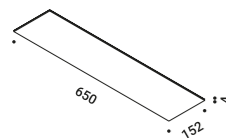

REFLEX

Michele Groppi / 2022

Wall / Indirect / Indoor

Material Metal - Mirror
Finish .04 Matt Black

Note Wall luminaire. Plane with mirror finish. Matt black rear plane.