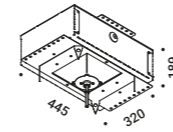

Concrete box Not included			
Standard		NULLA 18	1A2240000.00.00