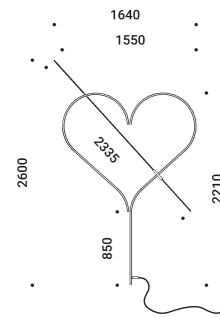

RAIL

Davide Groppi / 2019

Wall / Direct / Indoor

Material ABS - Metal
Finish .00 Standard

Note Wall luminaire. Matt black modular tracks. Dimmer on the cable.
Black cable.

RAIL
22W
24V DC
3000K - 2000lm
CRI >90
Driver not included
Driver included
IP20

Standard - 3000K

| 1A3400008.30.20 |

Optional accessories

Drivers

Driver		Not included
110-240V	24V/25W/IP67/ON/OFF	1Z1120620