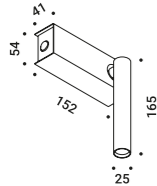

# MIRA

Omar Carraglia / 2012

Lamp with a simple and essential shape.  
For interiors and adjustable.

Wall-Ceiling / Direct / Indoor

**Material** Metal  
**Finish** .03 Matt White .04 Matt Black

**Note** Wall luminaire. Adjustable in all directions.