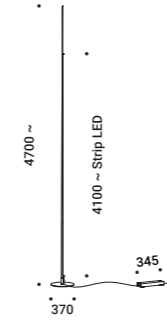

ORIGINE 490

35W
220V
3000K - 4051lm / 2700K - 3760lm
CRI >80
Driver included
Dimmer on board
IP20

Matt Black - 3000K - Dimmer on board
Matt Black - 2700K - Dimmer on board

1A2320408.27.06
1A2320408.30.06