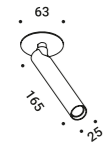

MIRA R

Omar Carraglia / 2015

Recessed / Direct / Indoor

Material Metal
Finish .03 Matt White .04 Matt Black

Note Recessed luminaire. Adjustable in all directions. Plasterboard hole: 40x40 mm. Minimum space for recessed installation: 85 mm.