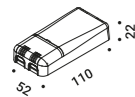

Optional accessories

Drivers