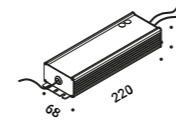

Optional accessories

Drivers

Driver	Not included	
100-240V	24V/96W/IP67/1-10V	INFINITO 6 / INFINITO 12 / 1Z1120540
		INFINITO 18 /
		INFINITO 5 TW /
		INFINITO 10 TW