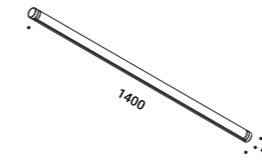

Suspension / Direct-Indirect / Indoor

Material Metal - PMMA
Finish .19 Polished Gold .28 Polished Black Chrome

Note Modular suspension luminaire. Adjustable along the horizontal axis. Transparent bar with refractive effect. LED module profile with matt black finish. Details with polished gold or black chrome finish. Matt white rose.