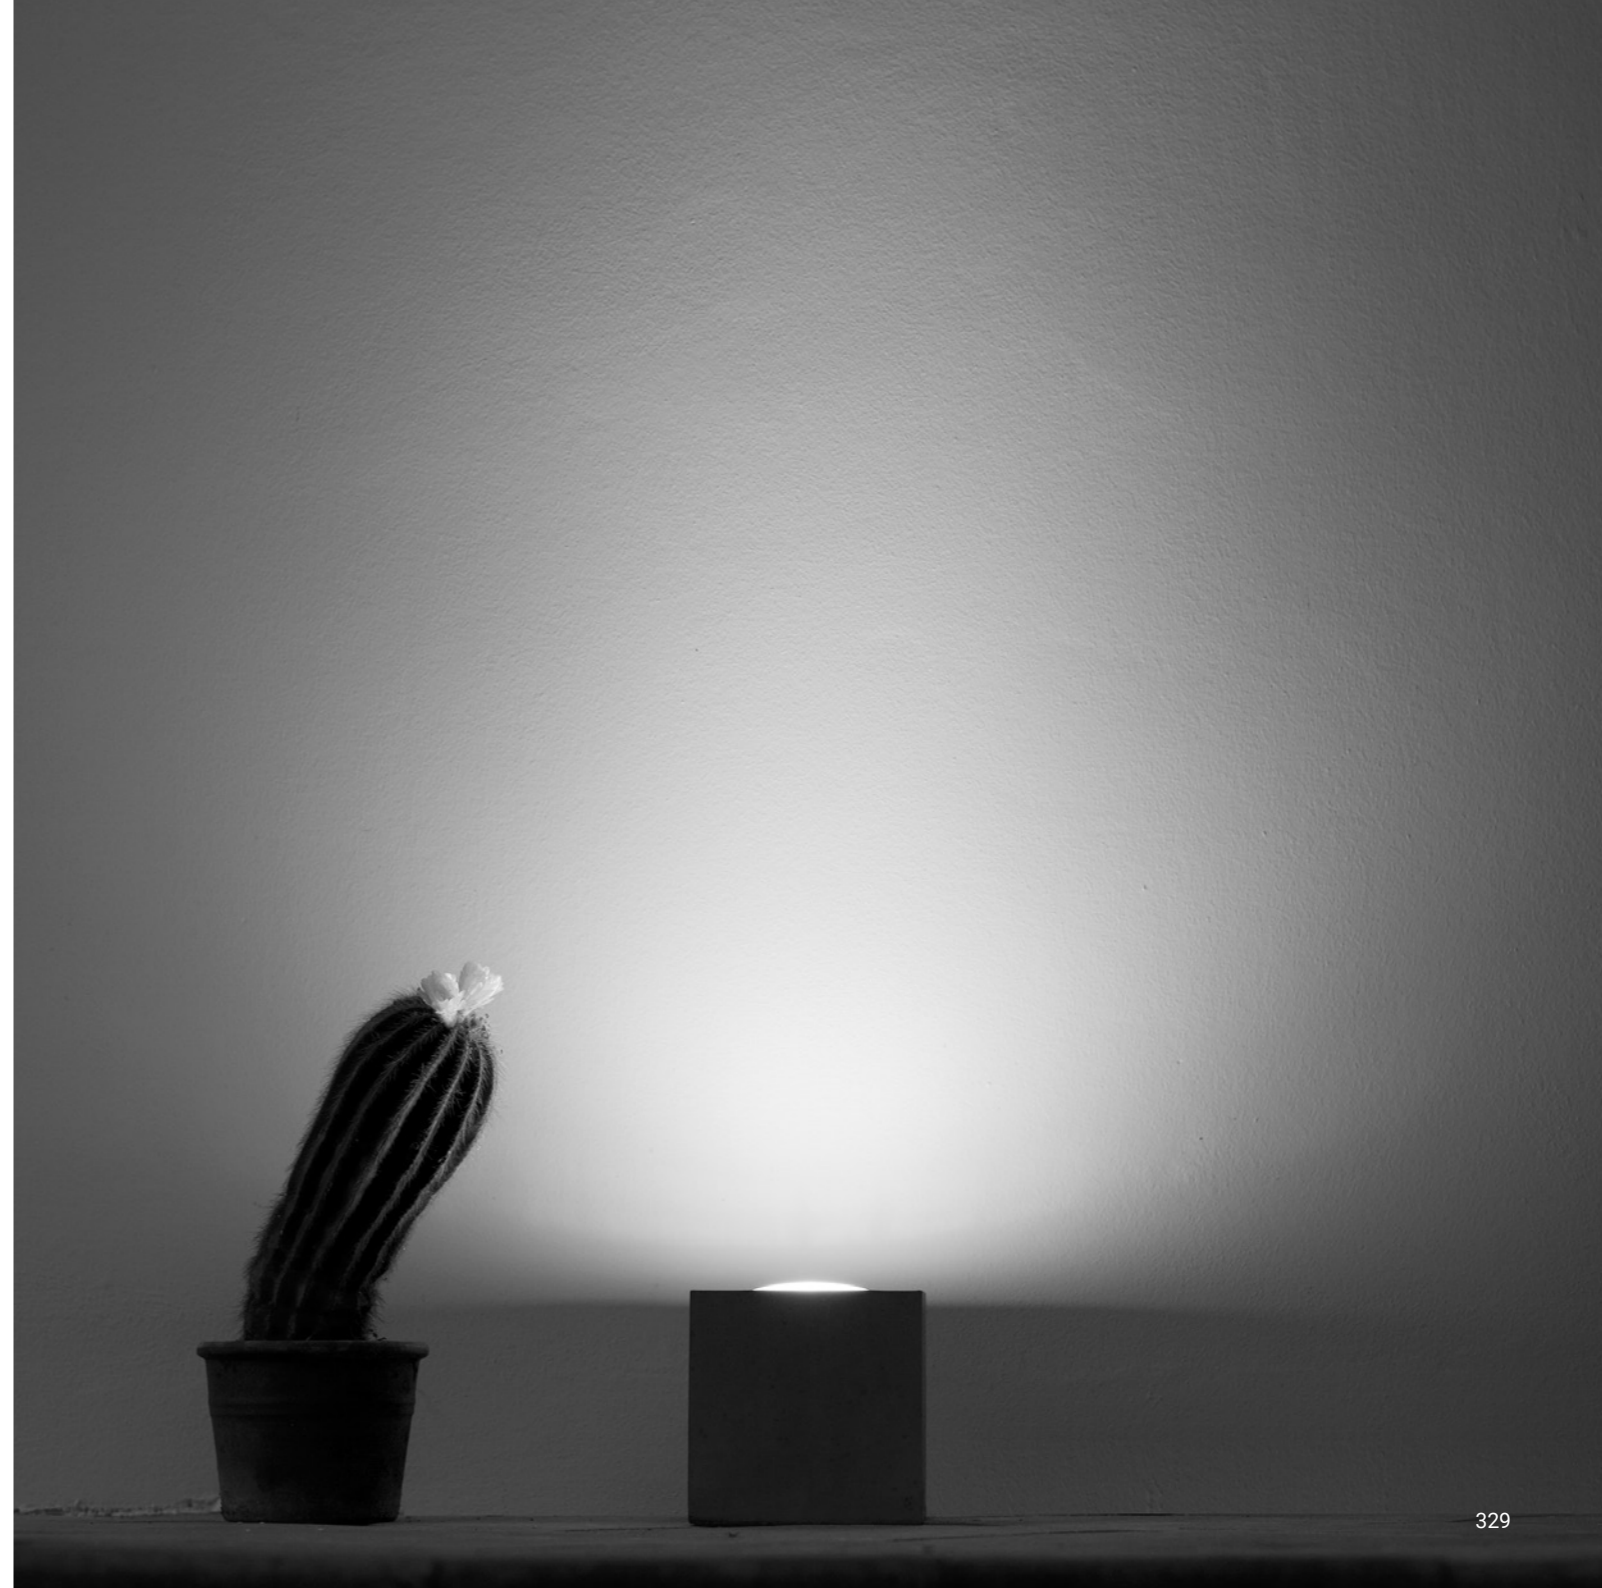

## SAMPEI 440 OUTDOOR

Enzo Calabrese - Davide Groppi / 2011

A special project, an authentic ready-made.  
Obtained from a fishing flexible rod, it is a delicate and elegant sign,  
which brings to mind the subtle branches of a willow tree  
or bamboo canes floating on a light breeze.  
Sampei is an unexpected gift, it is the magic of looking up, using light as a hook,  
and being amazed by so much weightlessness.  
Indoor version also available.