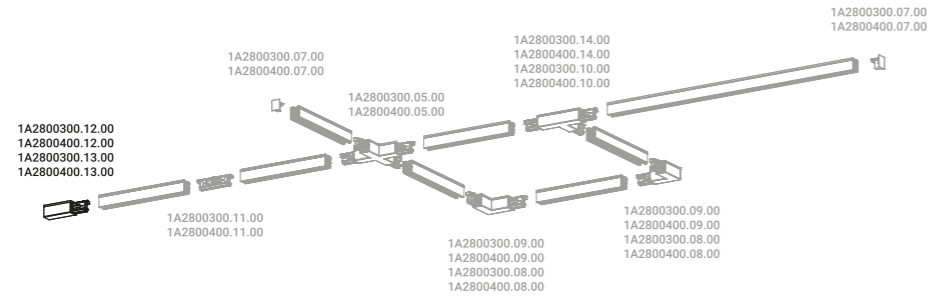

## **TRACKS - PROFILES**

Pure line in space.  
Our Sistema track holds the light solution Dot.

**Power right connector and power left connector installation**

**Power intermediate connector installation**