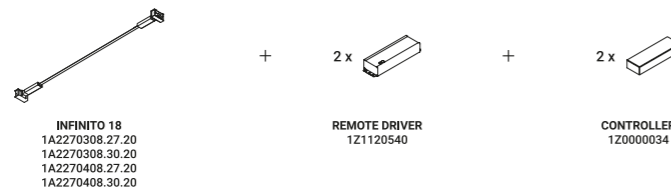

How to order - INFINITO 6

How to order - INFINITO 12

How to order - INFINITO 18

Wall-Systems / Indirect / Indoor

Material Metal  
Finish .03 Matt White .04 Matt Black

Note Special stainless steel tape (18 mm) stretched from wall to wall.  
Available in 6 / 12 / 18 m with a single power unit and uniform lighting.  
Available in Tunable White (TW - 5 / 10 m) version.  
LED strip that can be divided every 96,6 mm.