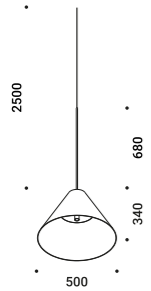

SOTTOSOPRA

Davide Groppi / 2023

Suspension / Direct-Indirect / Indoor

Material Metal
Finish .03 Matt White

Note Suspension luminaire. Matt white rose. Dual emission and on/off. White cable. SOTTOSOPRA 2: version with power cable only and without rose.

SOTTOSOPRA 2

Remote driver version

30W

Max 500mA DC

2700K - Down 228lm - Up 1827lm /

3000K - Down 245lm - Up 1876lm

CRI >90

UGR <19

Driver not included

2 Drivers required

Matt White - 2700K

Matt White - 3000K

1A4540308.27.20

1A4540308.30.20

Optional accessories

Suspension kits

Recessed suspension kit for 12,5 mm plasterboard

Not included

Matt White

For electrical cables - 1 Piece
Plasterboard cut-out Ø 44 mm
Minimum space for mounting 70 mm

1X0000300.05.00

Matt Black

For electrical cables - 1 Piece
Plasterboard cut-out Ø 44 mm
Minimum space for mounting 70 mm

1X0000400.05.00

Drivers

Driver

Not included

220-240V(110-127V) 500mA/25W(13,5W)/IP20/DALI - PUSH
- 1-10V

1Z0241270.500