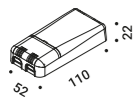

Recessed suspension kit for 12,5 mm plasterboard

Not included

Matt White

For electrical cables - 1 Piece
Plasterboard cut-out Ø 44 mm
Minimum space for mounting 70 mm

1X0000300.05.00

Matt Black

For electrical cables - 1 Piece
Plasterboard cut-out Ø 44 mm
Minimum space for mounting 70 mm

1X0000400.05.00

Drivers

Driver

Not included

220-240V(110-127V) 500mA/25W(13,5W)/IP20/DALI - PUSH
- 1-10V

1Z0241270.500