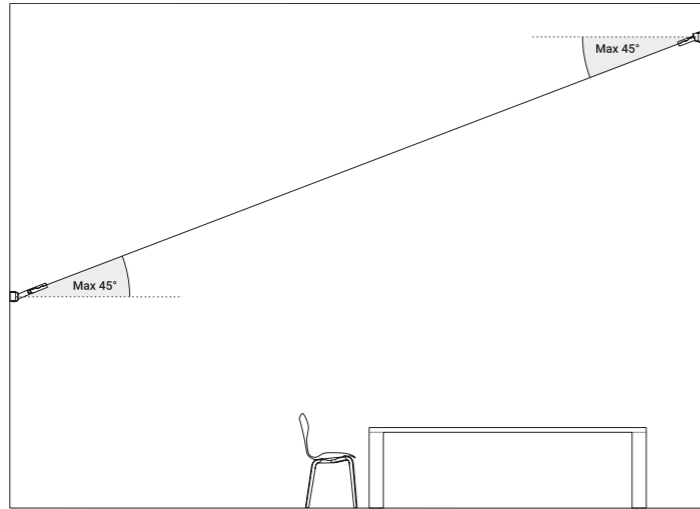

1A0120400.00.00 - Example of installation with kit wall connection vertical sloped 45°