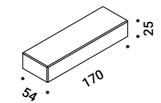

Compulsory accessories

Suspension kits

Recessed suspension kit for 12,5 mm plasterboard				Not included
Matt White	For electrical cables - 1 Piece Plasterboard cut-out Ø 44 mm Minimum space for mounting 70 mm		1X0000300.02.00	
Matt Black	For electrical cables - 1 Piece Plasterboard cut-out Ø 44 mm Minimum space for mounting 70 mm		1X0000400.02.00	

Ceiling suspension kit				Not included
Matt White	For electrical cables - 1 Piece		1X0010300.02.00	
Matt Black	For electrical cables - 1 Piece		1X0010400.02.00	

Optional accessories

Suspension kits

Wall adapter plate				Not included
Matt White	For mounting on brick masonry walls		1X0050300.01.00	

Drivers

Driver				Not included
100-240V	24V/50W/IP20/ON/OFF	Max 1 module	1Z1120490	

Driver				Not included
100-240V	24V/80W/IP20/ON/OFF	Max 3 module	1Z1120440	

Driver				Not included
100-240V	24V/150W/IP67/1-10V	Max 6 modules	1Z1120500	

Dimmable controller			Not included
	DALI - PUSH - 0/1-10V - TRIAC - IP20		1Z0000034