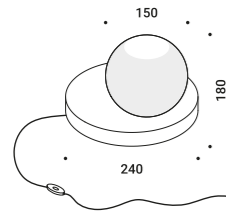

Table / Diffuse / Indoor

**Material** Glass - Oak wood  
**Finish** .00 Standard

**Note** Table luminaire. Sanded glass ball. Oak wood base. Dimmer on the cable.  
 Black cable.

**PIGRECO**  
 6,5W  
 24V DC  
 3000K - 450lm  
 CRI >90  
 Dimmer on board  
 Driver with plug not included  
 ◆ IP20