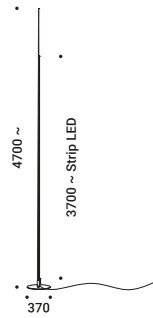

ORIGINE OUTDOOR

Davide Groppi - Giorgio Rava / 2020

Outdoor-Floor / Indirect / Outdoor

Material Glass fiber - Metal
Finish .04 Matt Black

Note Outdoor floor luminaire. Black cable (5 m).