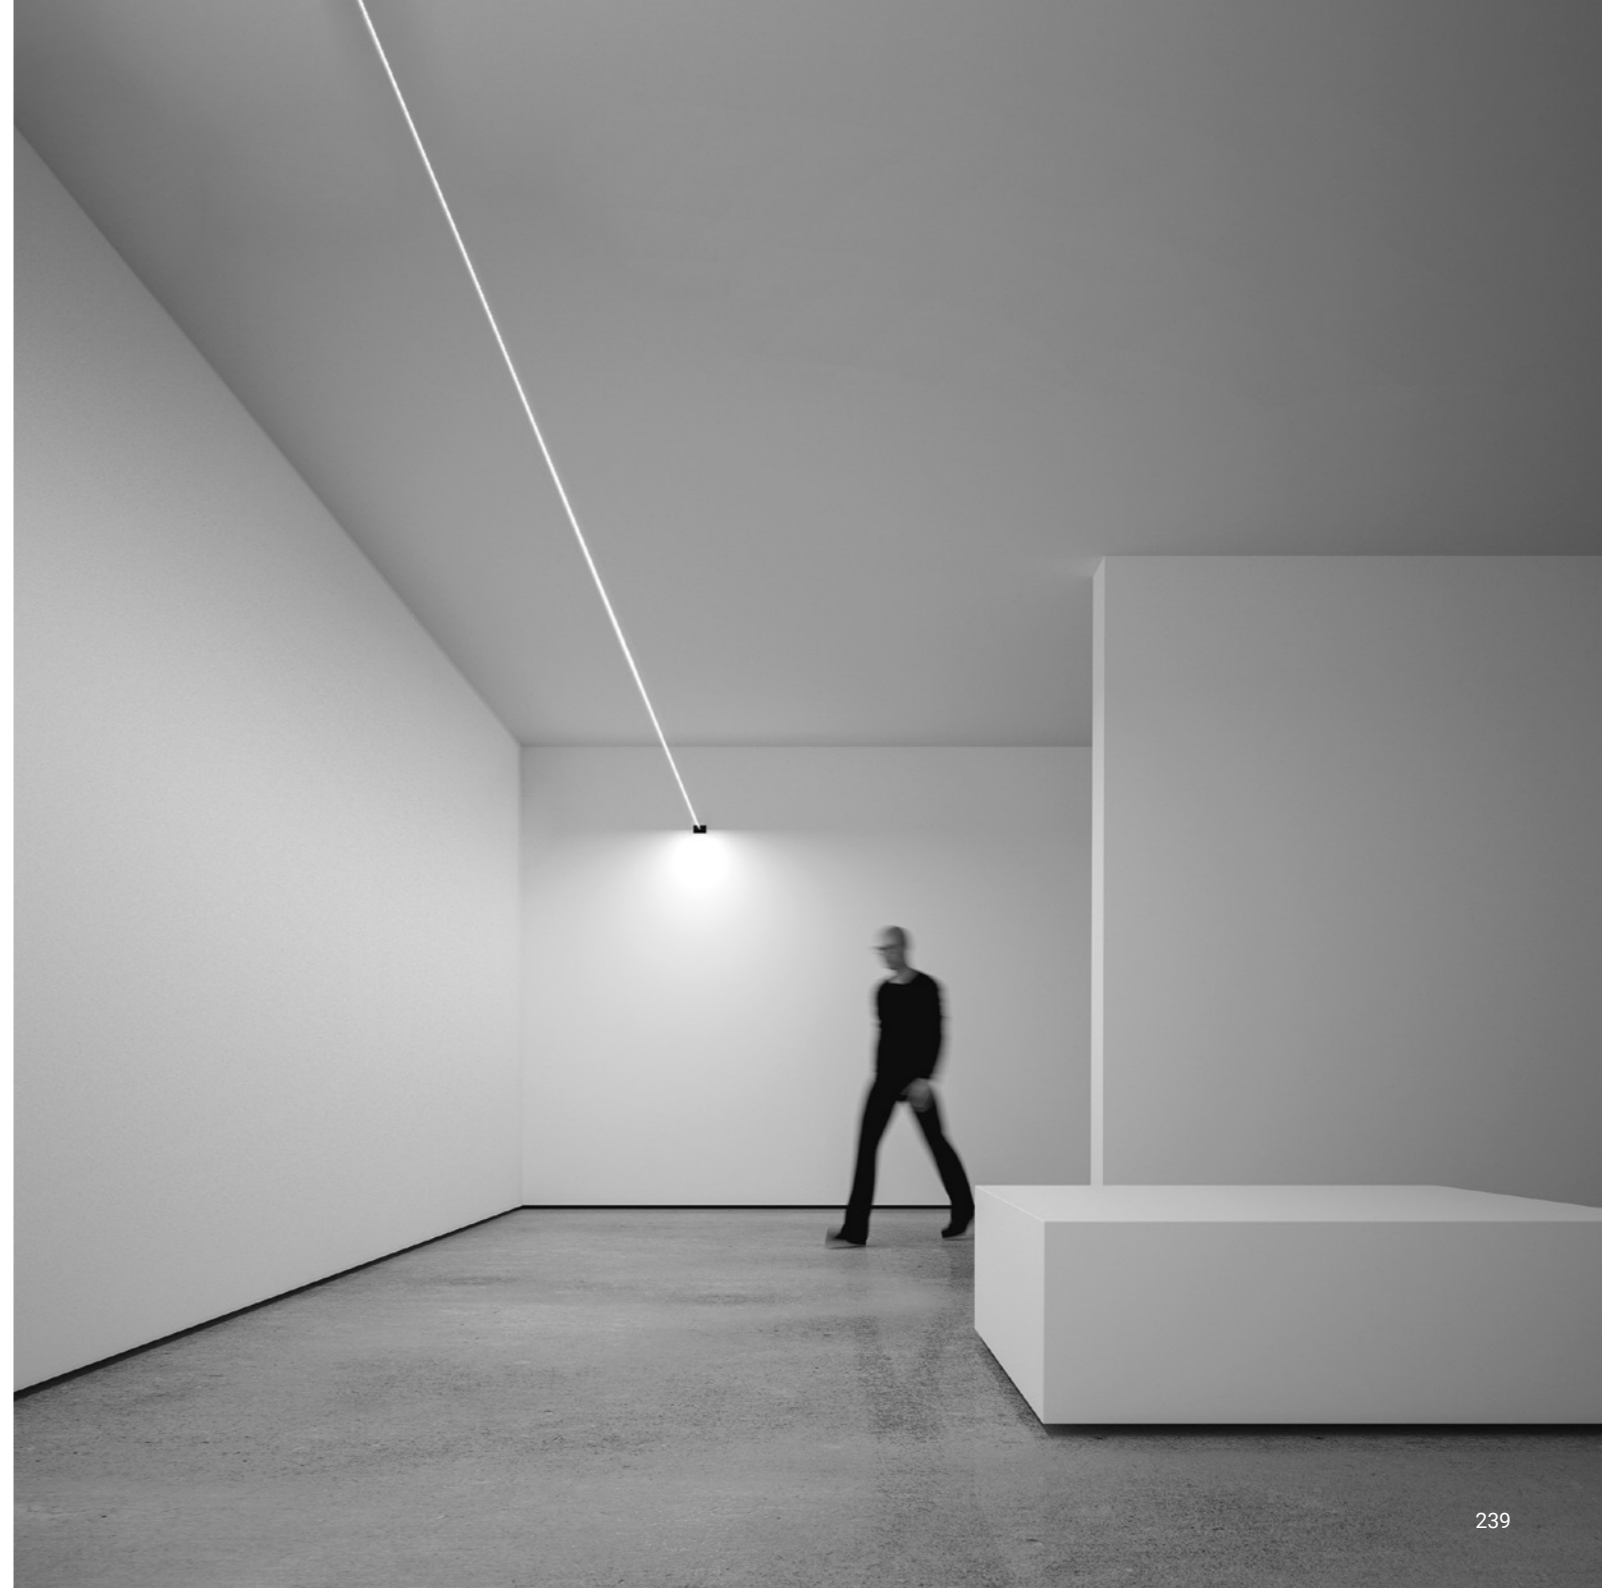

## INFINITO

Davide Groppi / 2016

A spatial concept, it is continuous light.

An ultra-thin strip of special stainless steel just 18 mm wide "cuts" the space to produce indirect light. Infinito can be adapted to various situations, stretched from wall to wall or ceiling to floor. It comes in strips up to 36 metres in length (standard versions at 6 / 12 / 18 metres in length). Infinito breaks down the luminaire, turning it into something else, leaving only a trace, a line and then not even that, just light. This project pays homage to the art of Lucio Fontana and his spatial concepts.