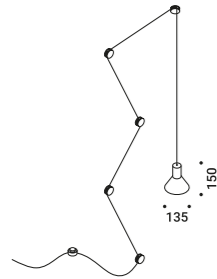

# NEURO

Davide Groppi - Beppe Merlano / 2013

Suspension / Direct / Indoor

**Material** Metal  
**Finish** .03 Matt White .04 Matt Black

**Note** Suspension luminaire. Five cable clips included. Matt white cable clips and white cable for the matt white finish. Matt black cable clips and black cable for the matt black finish.