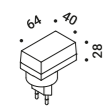

Optional accessories

Drivers