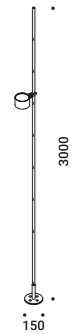

Outdoor-Floor / Direct / Outdoor

Material AISI 316L Stainless Steel - Metal
Finish .00 Standard

Note Outdoor floor luminaire. Adjustable along the vertical axis. AISI 316L stainless steel stem. Black cable (7 m).

BUBKA

8,4W
Max 700mA DC
2700K - 639lm / 3000K - 639lm
CRI >90
Driver not included
IP65

Standard - 2700K
Standard - 3000K

1A3600008.27.20
1A3600008.30.20

Optional accessories

Installation kits

Driver connector IP68	Included
1 Piece	1A1660000.00.00

Anchoring bolt	Not included
Cut-out Ø 250 mm Minimum space for mounting 350 mm	1A3620000.00.00