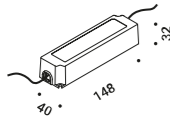

Optional accessories

Installation kits

Driver connector IP68		Not included
1 Piece	1A1660000.00.00	

Drivers