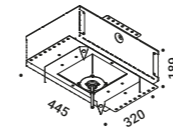

Concrete box Not included			
Standard		NULLA 25	1A2230000.00.00