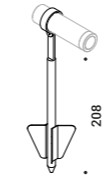

Earth spike		Not included
Stainless Steel	Brushed INOX	1A4451000.00.00