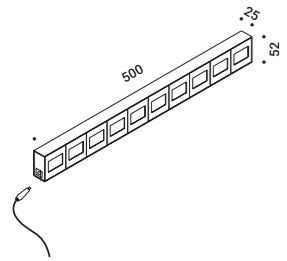

# FILM

Alessandra Dallagiovanna - Davide Groppi / 2010

Objects-Wall / Diffuse / Indoor

**Material** Metal - Polycarbonate

**Finish** .00 Standard

**Note** Modular wall luminaire. Matt black support. Customised images not included. Module connector included. Black cable.