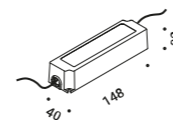

Drivers

<b>Driver</b>		Not included
110-240V	24V/25W/IP67/ON/OFF	1Z1120620

Light has found a home.  
A lamp designed to welcome, illuminating the entrance.

Wall-Outdoor / Direct / Outdoor

Material Metal  
 Finish .00 Standard