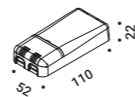

Optional accessories

Drivers

Driver		Not included
220-240V(100-127V)	350mA/17W(15W)/IP20/DALI	1Z0240860.350