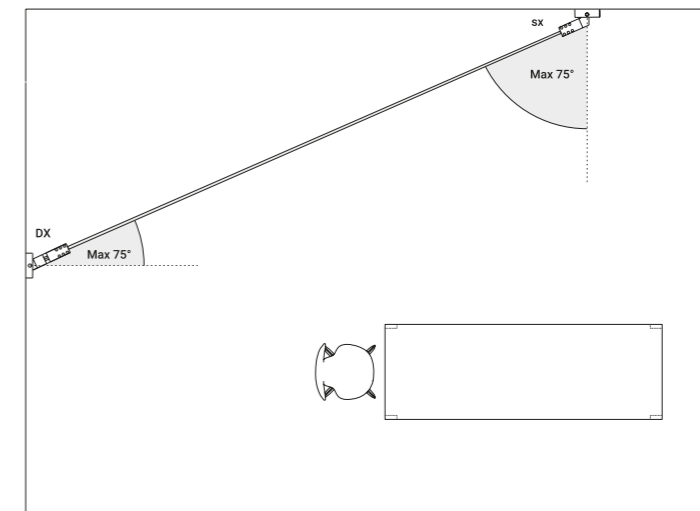

1A0340400.00.00 - 1A0350400.00.00 - Example of installation with kit wall connection sloped 75°