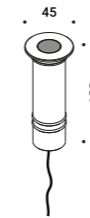

BUIO TRIM ELLIPTICAL

Black filter
6,2W
24V DC
2700K - 132lm / 3000K - 136lm
CRI >90
UGR <19
Driver not included
IP67

Matt Black - 2700K
Matt Black - 3000K

1A5150408.27.20
1A5150408.30.20