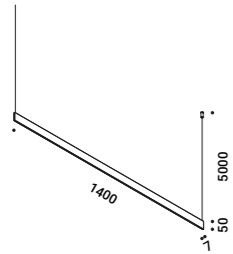

Suspension / Direct / Indoor

Material Metal
Finish .29 Brushed Bronze .36 Brushed Black

Note Suspension luminaire. Matt white rose. AISI 304 stainless steel suspension cable. Black cable.

SOTTILE 2

Remote driver version
19W
24V DC
2700K - 1692lm / 3000K - 1855lm
CRI >90
Driver not included
IP20

Brushed Bronze - 2700K
Brushed Bronze - 3000K
Brushed Black - 2700K
Brushed Black - 3000K

1A4232908.27.20
1A4232908.30.20
1A4233608.27.20
1A4233608.30.20