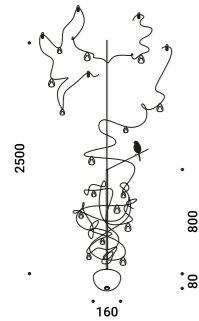

LOUIS XIV

Davide Groppi / 2023

Suspension / Direct-Indirect / Indoor

Material Glass - Metal
Finish .19 Polished Gold

Note Suspension luminaire. Eighty crystal drops and a bird. Natural brass branches. Structure with polished gold finish. Matt white rose. Dual emission and on/off. White cable. LOUIS XIV 2: version with power cable only and without rose.

LOUIS XIV 2

Remote driver version

15W

Max 250mA DC

2700K - Up 890lm - Down 210lm /

3000K - Up 936lm - Down 235lm

CRI >90

UGR <19

Driver not included

2 Drivers required

◆ IP20

Polished Gold - 2700K

1A4361908.27.20

Polished Gold - 3000K

1A4361908.30.20

Optional accessories

Suspension kits

Recessed suspension kit for 12,5 mm plasterboard

Not included

Matt White

For electrical cables - 1 Piece
Plasterboard cut-out Ø 44 mm
Minimum space for mounting 70 mm

1X0000300.05.00

Matt Black

For electrical cables - 1 Piece
Plasterboard cut-out Ø 44 mm
Minimum space for mounting 70 mm

1X0000400.05.00

Drivers

Driver

Not included

220-240V(110-127V) 250mA/13,5W(13,5W)/IP20/DALI - PUSH
- 1-10V

1Z0241270.250