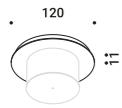

Optional accessories

Suspension kits