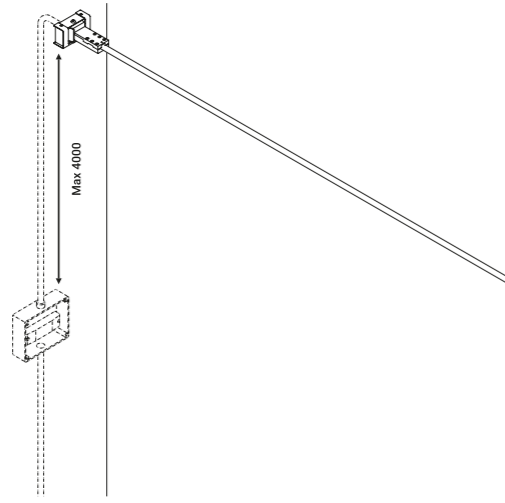

Example of installation with remote driver