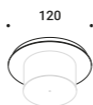

Wall adapter plate		Not included
Matt White	For mounting on brick masonry walls	1X0050300.01.00