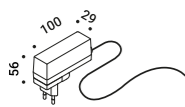

Optional accessories

Drivers