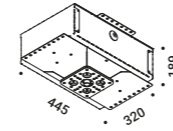

Optional accessories

Installation kits

<b>Trapdoor for plasterboard 12,5 mm</b> <span style="float: right;">Not included</span>			
Standard	Cut-out 205x205 mm	NULLA	1A3780000.00.00

<b>Trapdoor for plasterboard 12,5 mm</b> <span style="float: right;">Not included</span>			
Standard	Cut-out 415x415 mm	NULLA	1A3790000.00.00