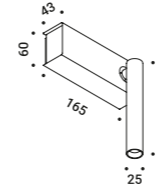

MIRA

8W
220V - 50Hz
2700K - 327lm / 3000K - 352lm
CRI >90
Driver integrated
PUSH
IP20

Matt White - 2700K - PUSH
Matt White - 3000K - PUSH
Matt Black - 2700K - PUSH
Matt Black - 3000K - PUSH

1A2280308.27.04
1A2280308.30.04
1A2280408.27.04
1A2280408.30.04