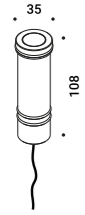

BUIO TRIMLESS - 13°

Transparent filter
6,2W
24V DC
2700K - 239lm / 3000K - 246lm
CRI >90
Beam 13°
UGR <19
Driver not included

Matt Black - 2700K
Matt Black - 3000K

1A5240408.27.20
1A5240408.30.20