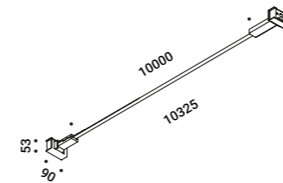

INFINITO 10 TW

Tunable White

100W

24V DC

2700K / 6500K - 15300lm

CRI >90

Driver not included

IP20

Matt White - 2700K / 6500K

Matt Black - 2700K / 6500K

1A4870308.96.20

1A4870408.96.20