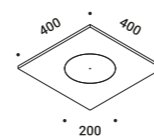

Optional accessories

Installation kits

Circular plasterboard panel 12,5 mm		Not included
Standard	Cut-out 400x400 mm Minimum space for mounting Ø 115 mm	1A4520000.00.00