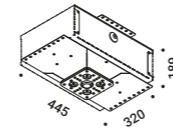

Masonry Box Not included			
Standard		NULLA 25	1A2380000.00.00