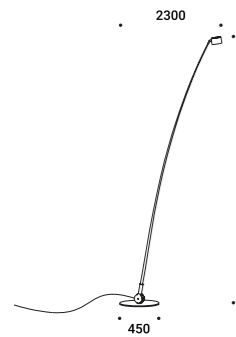

# SAMPEI 440 OUTDOOR

Enzo Calabrese - Davide Groppi / 2011

Floor-Outdoor / Direct / Outdoor

**Material** Glass fiber - Metal  
**Finish** .03 Matt White .04 Matt Black

**Note** Outdoor floor luminaire. Adjustable in all directions. Black cable (5 m).