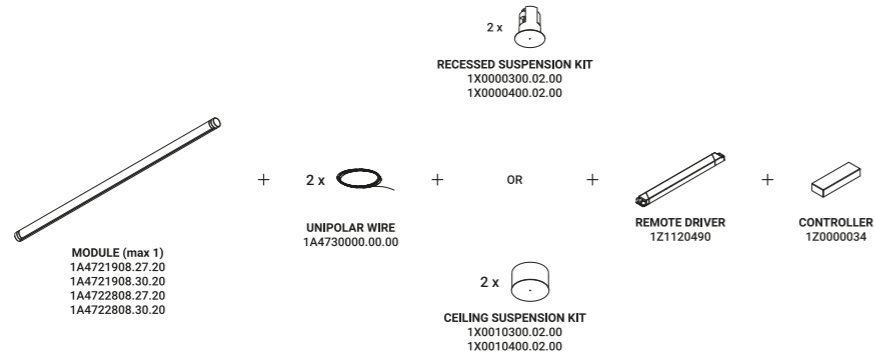

Single installation with recessed or ceiling suspension kit