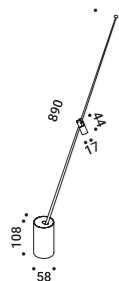

FM

Davide Groppi / 2022

Table / Direct / Indoor

Material Carbon fiber - Metal
Finish .04 Matt Black

Note Table luminaire. Adjustable along the vertical axis. ON/OFF and push control. Black cable.

FM

1,5W
5V DC
2700K - 154lm / 3000K - 179lm
CRI >90
UGR <19
Dimmer on board
Driver with plug not included
USB cable included

◆ IP20

Matt Black - 2700K - Dimmer on board
Matt Black - 3000K - Dimmer on board

1A2440408.27.06
1A2440408.30.06

Optional accessories

Drivers

Driver with plug		Not included
Matt Black	Input 110-240V - 50/60Hz Output 5V DC - 2A - 10W - IP20	1Z0000088

Other accessories

USB to USB-C cable		Included
Matt Black	Length 1 m	1Z0000132