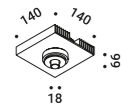

Recessed / Direct / Indoor

**Material** Metal  
**Finish** .00 Standard

**Note** Recessed luminaire. Visible 18 / 25 mm diameter hole. NULLA 18 and NULLA 25: lamp extractable for maintenance.

**NULLA - 23°**