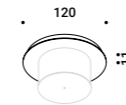

Version	Use	Product reference	Finish	Code
Ceiling suspension kit.01	For suspension cables	REFLEX S 2	Matt White	1X0010300.01.00
		SHANGHAI 1 SHANGHAI 2 SOTTILE 2 SOTTILE 2 DE	Matt Black	1X0010400.01.00
Ceiling suspension kit.02	For electrical cables	MAGIA	Matt White	1X0010300.02.00
			Matt Black	1X0010400.02.00
Ceiling suspension kit.03	For suspension cables	MASAI 1	Matt White	1X0010300.03.00
		MASAI 2	Matt Black	1X0010400.03.00
Ceiling suspension kit.04	For electrical cables	ASINTOTO	Matt White	1X0010300.04.00
		REFLEX S 2 SHANGHAI 2 SOTTILE 2 SOTTILE 2 DE	Matt Black	1X0010400.04.00
Back plate	For masonry ceilings		Matt White	1X0050300.01.00