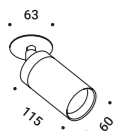

**Material** Metal  
**Finish** .03 Matt White .04 Matt Black

**Note** Recessed luminaire. Adjustable in all directions. Plasterboard hole: 40x40 mm. Minimum space for recessed installation: 85 mm.

**DOT R**