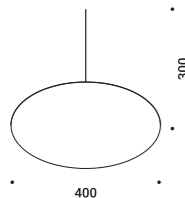

Ceiling / Indirect / Indoor

Material Metal - Methacrylate
Finish .27 Gravity Black

Note Ceiling luminaire. Disc with gravity black finish. Magnetic weight available for disc tilting. Black cable.

ASINTOTO

18W
Max 500mA DC
2700K - 1435lm / 3000K - 1478lm
CRI >90
Driver not included
IP20

Gravity Black - 2700K
Gravity Black - 3000K

1A4072708.27.20
1A4072708.30.20