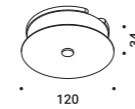

Optional accessories

Suspension kits