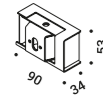

Kit wall connection sloped left 75°	Not included
Matt Black	1A0350400.00.00