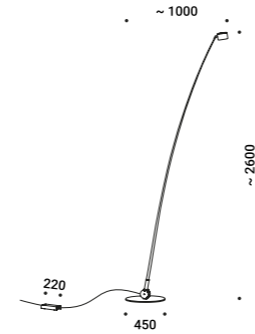

SAMPEI 290
21W
220V - 50/60Hz
2700K - 1808lm / 3000K - 1890lm
CRI >90
Driver integrated
Dimmer on board
IP20

Matt White - 2700K - Dimmer on board
Matt White - 3000K - Dimmer on board
Matt Black - 2700K - Dimmer on board
Matt Black - 3000K - Dimmer on board

1A3750308.27.06
1A3750308.30.06
1A3750408.27.06
1A3750408.30.06