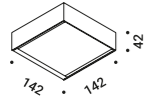

TOAST

Davide Groppi - Alberto Zattin / 2001

Wall / Diffuse / Indoor

Material	Glass - Metal			
Finish	.01 Polished Chrome	.03 Matt White	.04 Matt Black	.08 Brushed Brass
	.14 Brushed Chrome			
Note	Wall luminaire. Dual emission.