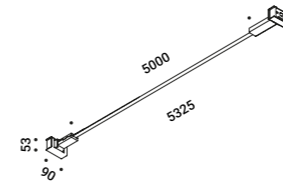

How to order -
INFINITO 5 TW

+

+

How to order -
INFINITO 10 TW

+

+

Note Tunable White describes the variable colour temperature controls from warm white to cool white light.

INFINITO 5 TW

Tunable White
50W

24V DC

2700K / 6500K - 7650lm

CRI >90

Driver not included

IP20

Matt White - 2700K / 6500K

Matt Black - 2700K / 6500K

1A4860308.96.20

1A4860408.96.20