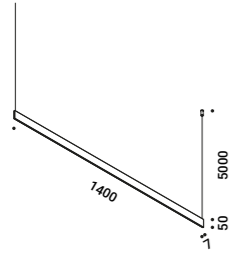

SOTTILE 2 DE

Remote driver version - Dual emission
2x19W
24V DC
2700K - Up 1692lm - Down 1692lm /
3000K - Up 1855lm - Down 1855lm
CRI >90
Driver not included
IP20

Brushed Bronze - 2700K
Brushed Bronze - 3000K
Brushed Black - 2700K
Brushed Black - 3000K

1A4642908.27.20
1A4642908.30.20
1A4643608.27.20
1A4643608.30.20

Optional accessories

Suspension kits

Recessed suspension kit for 12,5 mm plasterboard		Not included
Matt White	For suspension cables - 1 Piece Plasterboard cut-out Ø 44 mm Minimum space for mounting 70 mm	1X0000300.01.00
Matt Black	For suspension cables - 1 Piece Plasterboard cut-out Ø 44 mm Minimum space for mounting 70 mm	1X0000400.01.00
Matt White	For electrical cables - 1 Piece Plasterboard cut-out Ø 44 mm Minimum space for mounting 70 mm	1X0000300.04.00
Matt Black	For electrical cables - 1 Piece Plasterboard cut-out Ø 44 mm Minimum space for mounting 70 mm	1X0000400.04.00

Ceiling suspension kit		Not included
Matt White	For suspension cables - 1 Piece	1X0010300.01.00
Matt Black	For suspension cables - 1 Piece	1X0010400.01.00
Matt White	For electrical cables - 1 Piece	1X0010300.04.00
Matt Black	For electrical cables - 1 Piece	1X0010400.04.00

Wall adapter plate		Not included
Matt White	For mounting on brick masonry walls	1X0050300.01.00

Drivers

Driver		Not included
100-240V	24V/50W/IP20/ON/OFF	1Z1120490

Dimmable controller		Not included
	DALI - PUSH - 0/1-10V - TRIAC - IP20	1Z0000034