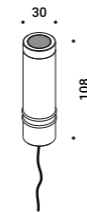

BUIO ELLIPTICAL

Black filter
6,2W
24V DC
2700K - 132lm / 3000K - 136lm
CRI >90
UGR <19
Driver not included
IP67

Matt Black - 2700K
Matt Black - 3000K

1A5070408.27.20
1A5070408.30.20