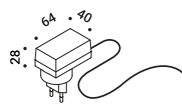

Optional accessories

Drivers

Driver with plug		Not included
Matt Black	Input 110-240V - 50/60Hz Output 6V DC - 1A - 6W - IP20	1Z0000073

Other accessories

Rechargeable battery		Included
Matt White	4,8V DC - NiMH 4300mAh	1A0430300.00.00
Matt Black	4,8V DC - NiMH 4300mAh	1A0430400.00.00
Matt Gold	4,8V DC - NiMH 4300mAh	1A0431800.00.00