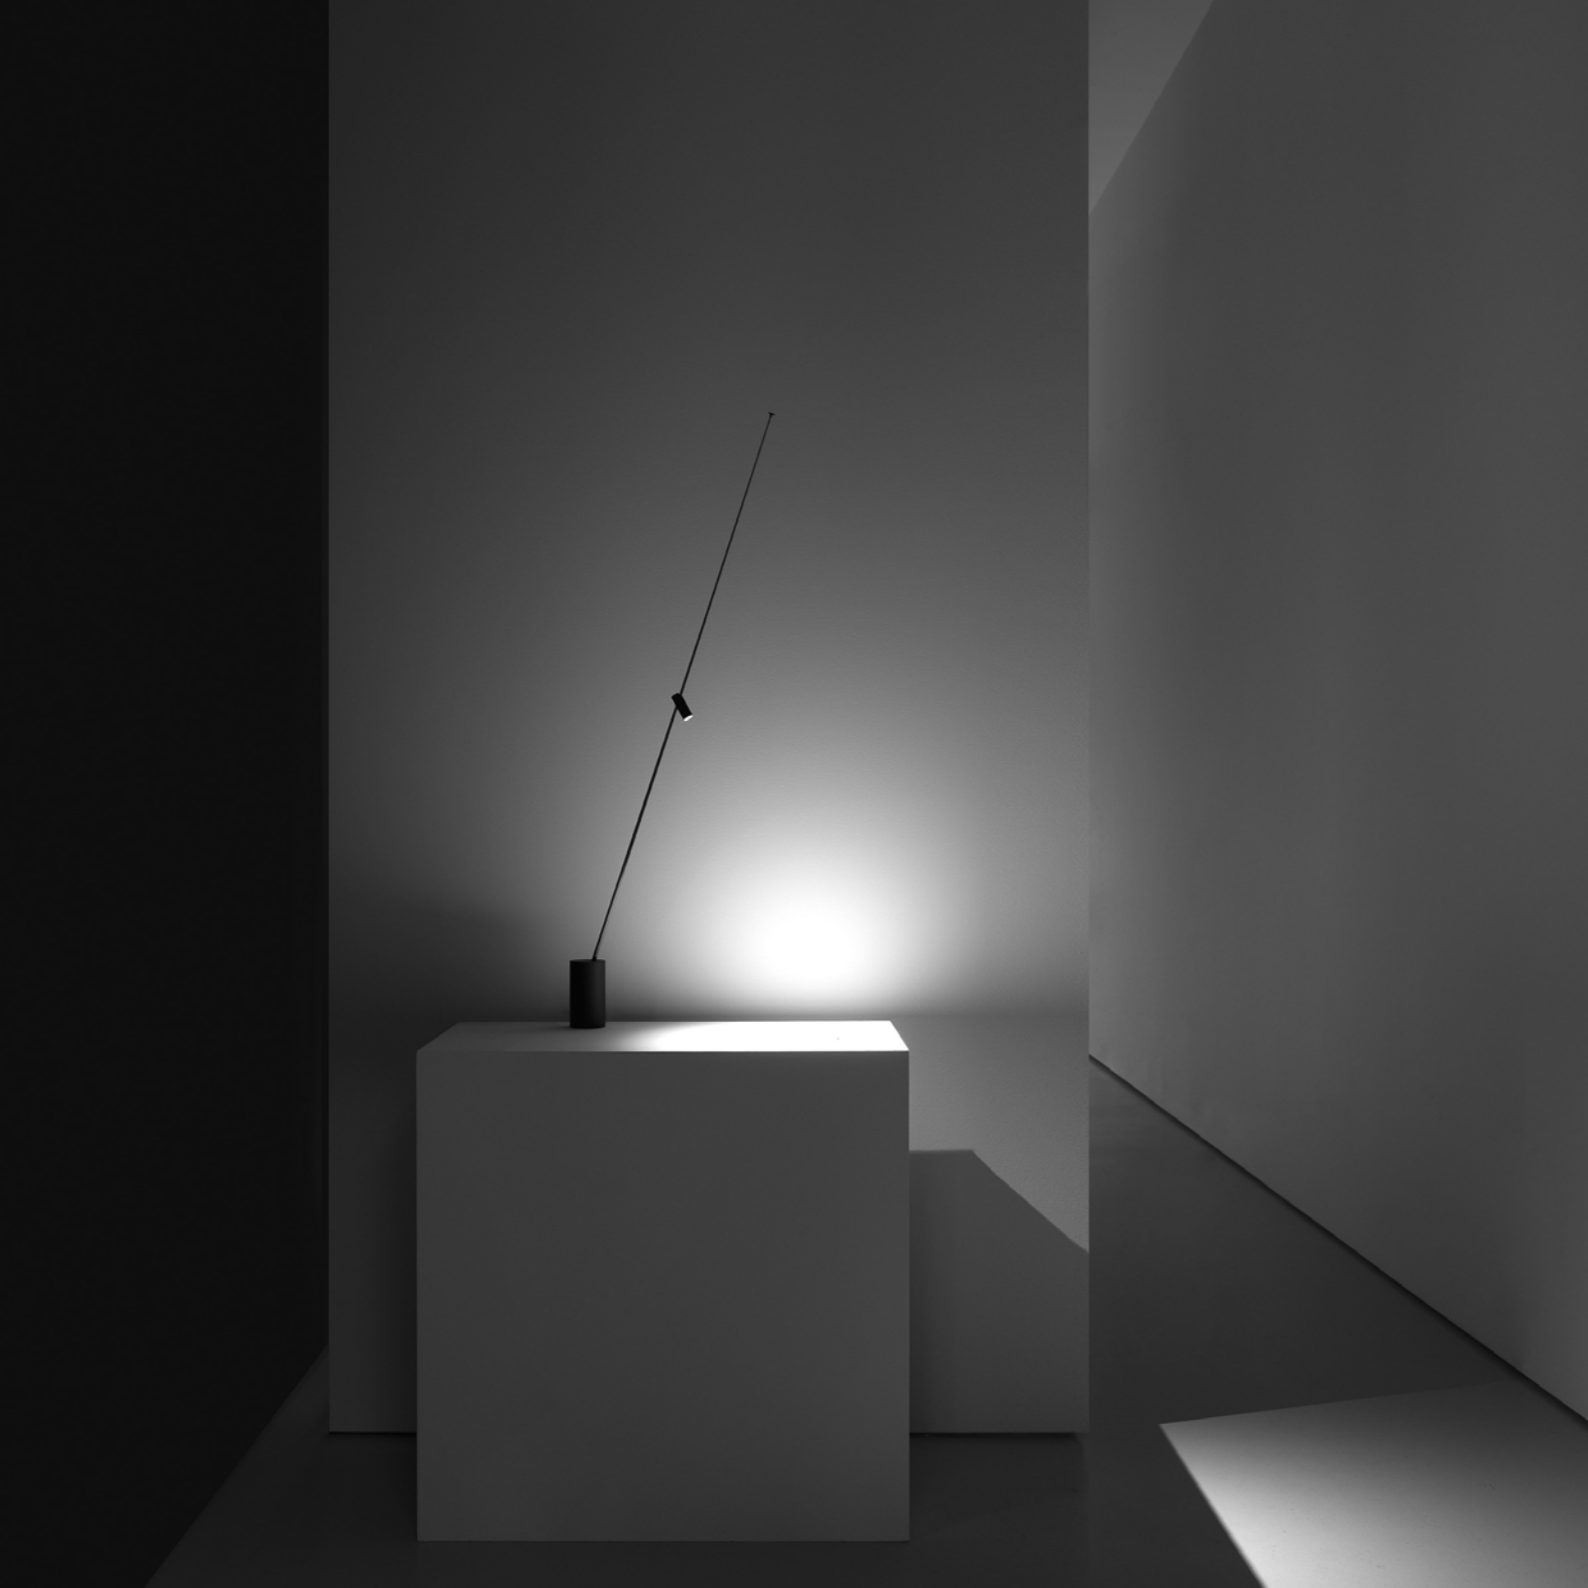

### Driver with plug

Matt Black      Input 110-240V - 50/60Hz  
 Output 24V DC - 18W - IP20

1Z0431020

Not included

An antenna of light.  
Antennas are mysterious, absolute and intrinsically beautiful,  
because their essentialness expresses nothing more than their function.  
A performing, adjustable and extremely comfortable light.  
**Selection for ADI Design Index 2023**  
**Archiproducts Design Award 2022**