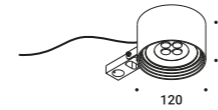

BUBKA BOLLARD

Daniele Sprega / 2021

Outdoor-Floor / Direct / Outdoor

Material AISI 316L Stainless Steel - Metal
Finish .00 Standard

Note Outdoor floor luminaire. Adjustable along the vertical axis. AISI 316L stainless steel stem. Black cable (9 m).

BUBKA BOLLARD

8,4W
Max 700mA DC
2700K - 350lm / 3000K - 350lm
CRI >90
Driver not included
IP65

Standard - 2700K
Standard - 3000K

1A1440008.27.20
1A1440008.30.20

Daniele Sprega / 2021

BUBKA BOLLARD

Optional accessories

Installation kits

Driver connector IP68	Included
1 Piece	1A1660000.00.00

Anchoring bolt	Not included
Cut-out Ø 250 mm Minimum space for mounting 350 mm	1A3620000.00.00

Lighting modules

Additional LED head	Not included
Matt Black	Max 700mA DC - 8,4W 2700K - 350lm - CRI >90 1A3610408.27.20
	Max 700mA DC - 8,4W 3000K - 350lm - CRI >90 1A3610408.30.20