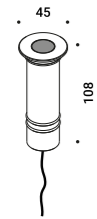

### Material

Finish .04 Matt Black

Note Outdoor luminaire. Available with transparent or black glass. Black cable (1 m).