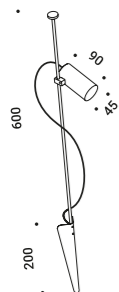

Floor-Outdoor / Direct / Outdoor

Material AISI 316L Stainless Steel - Metal
Finish .04 Matt Black

Note Outdoor lamp with spike. Adjustable in all directions. AISI 316L stainless steel stem. Black cable (5 m).

GRILLO

4,2W
24V DC
2700K - 262lm / 3000K - 282lm
CRI >90
Driver not included
IP67

Matt Black - 2700K
Matt Black - 3000K

1A3570408.27.20
1A3570408.30.20

Optional accessories

Installation kits

Driver connector IP68		Included
1 Piece		1A1660000.00.00

Additional stem 1 m		Not included
Standard	AISI 316L stainless steel	1A3590000.00.00