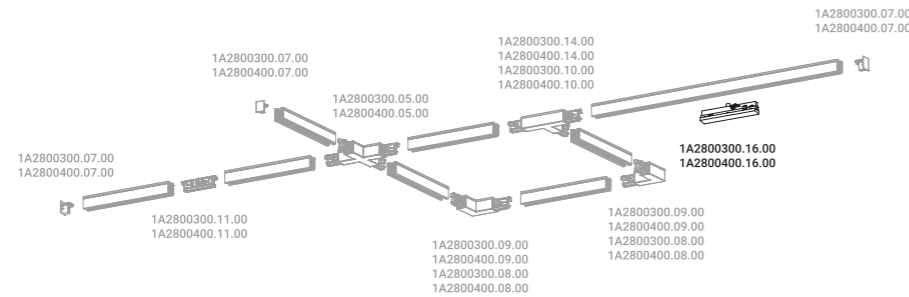

## **TRACKS - PROFILES**

Pure line in space.  
Our Sistema track holds the light solution Dot.

**Power right connector and power left connector installation**

**Power intermediate connector installation**