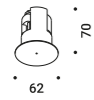

Suspension kits

Recessed suspension kit for 12,5 mm plasterboard				Not included
Matt White	For electrical cables - 1 Piece Plasterboard cut-out Ø 44 mm Minimum space for mounting 70 mm		1X0000300.02.00	
Matt Black	For electrical cables - 1 Piece Plasterboard cut-out Ø 44 mm Minimum space for mounting 70 mm		1X0000400.02.00	