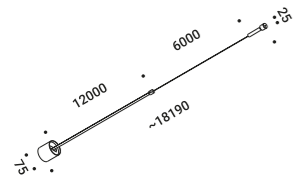

UTOPIA 12

125W
24V DC
2700K - 10133lm / 3000K - 10538lm
CRI >90
Driver not included
IP20

Standard - 2700K
Standard - 3000K

1A4600008.27.20
1A4600008.30.20