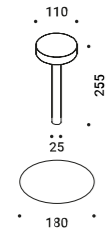

TeTaTeT Flûte

Davide Groppi / 2017

Table / Direct / Wireless

Material Metal - Methacrylate
Finish .03 Matt White

Note Chargeable table luminaire. Magnetic fixing transparent stem. Magnetic LED module. Battery life: 9 hours. *Minimum purchase: 3 pieces.

TeTaTeT Flûte

2W
2700K - 167lm / 3000K - 180lm
CRI >90
ON/OFF
Driver with plug not included
USB cable included

IP20

Matt White - 2700K - ON/OFF
Matt White - 3000K - ON/OFF

1A2360308.27.00
1A2360308.30.00