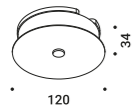

Kit ceiling rose and decentralizer			Not included
Matt White	White cable 3 m included	1A0770300.00.00	
Matt Black	Black cable 3 m included	1A0770400.00.00	

Optional accessories

Other accessories

Moisture barrier bag			Not included
Packaging for air and sea shipping	MOON 60 / MOON 60 DE	4A2820010	

Moisture barrier bag			Not included
Packaging for air and sea shipping	MOON 80	4A2840010	

Moisture barrier bag			Not included
Packaging for air and sea shipping	MOON 120	49860020	

Moisture barrier bag			Not included
Packaging for air and sea shipping	MOON 200	48780030	

Wooden crate			Not included
Packaging for air and sea shipping	MOON 120	49860010	

Wooden crate			Not included
Packaging for air and sea shipping	MOON 200	48780020