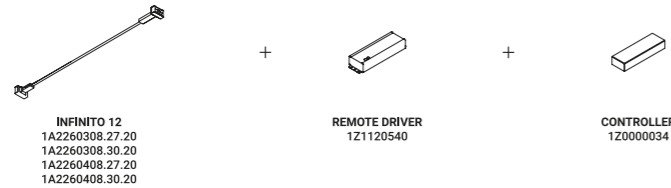

How to order - INFINITO 6

How to order - INFINITO 12

How to order - INFINITO 18

Wall-Systems / Indirect / Indoor

Material Metal  
Finish .03 Matt White .04 Matt Black

Note Special stainless steel tape (18 mm) stretched from wall to wall.  
Available in 6 / 12 / 18 m with a single power unit and uniform lighting.  
Available in Tunable White (TW - 5 / 10 m) version.  
LED strip that can be divided every 96,6 mm.