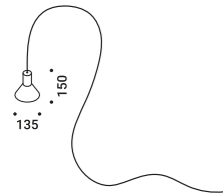

# NEURO OUTDOOR

Davide Groppi - Beppe Merlano / 2022

Suspension-Outdoor / Direct / Outdoor

**Material** AISI 316L Stainless Steel - Metal  
**Finish** .04 Matt Black .32 Copper Oxide

**Note** Outdoor suspension luminaire. Black cable (10 m).