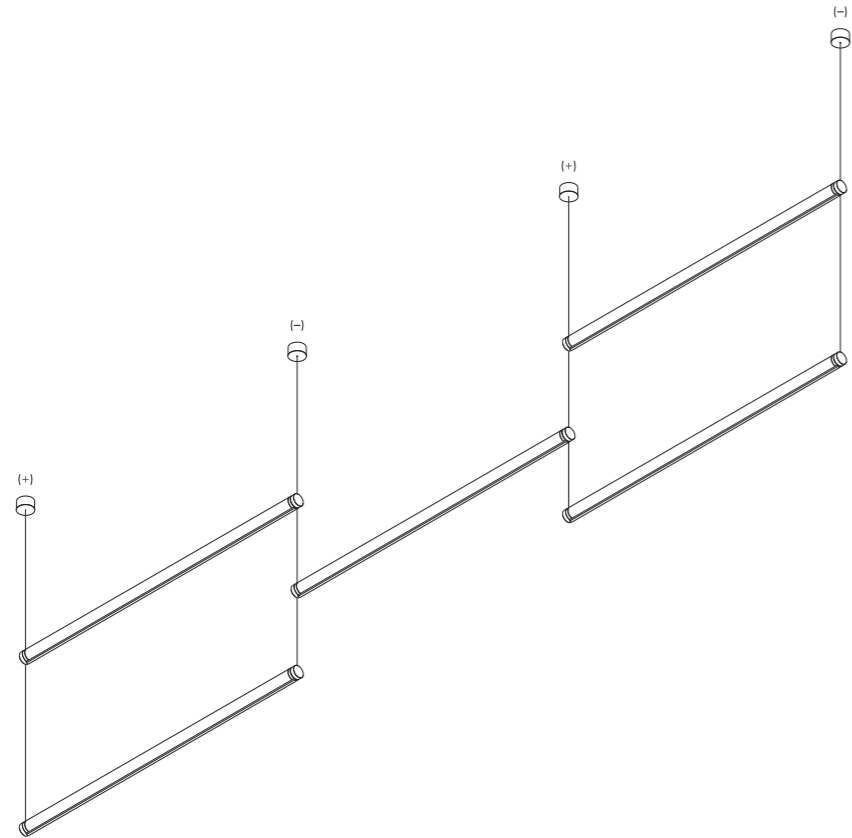

Example of multiple installation with recessed suspension kit

Example of multiple installation | Max 3 tubes for cable