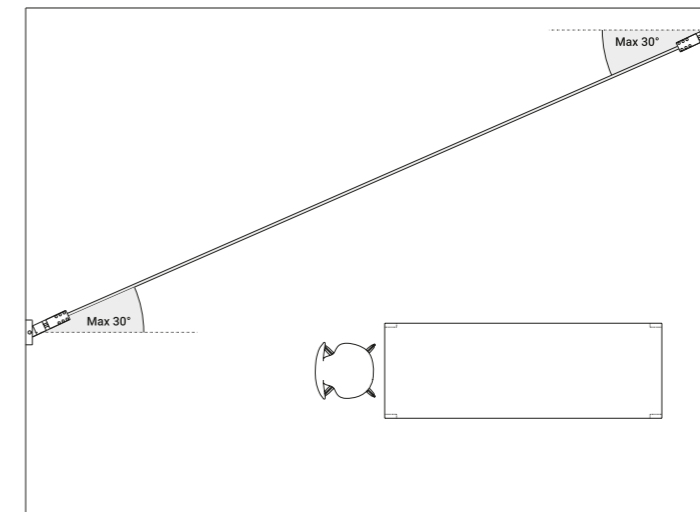

Example of installation with max rotation 30°