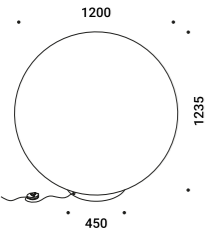

MOON 120 F

Max 2x25W - E27
220V - 50Hz
Dimmer on board
Bulb not included
IP20

Standard - Dimmer on board

| 1A4890008.00.06 |

MOON F

Davide Groppi / 2023

Optional accessories

Bulbs

LED - E27 - A60			Not included
	220-240V - 11,2W - 360° 2700K - 1521lm - CRI >90 Energy Efficiency D - Dimmable	MOON 80 F	1Y0330790

LED - E27 - A150			Not included
	220-240V - 20W - 200° 2700K - 2452lm - CRI >80 Energy Efficiency E - Dimmable	MOON 120 F	1Y2160020

Other accessories

Moisture barrier bag			Not included
	Packaging for air and sea shipping	MOON 80 F	4A2840010

Moisture barrier bag			Not included
	Packaging for air and sea shipping	MOON 120 F	49860020

Wooden crate			Not included
	Packaging for air and sea shipping	MOON 120 F	49860010