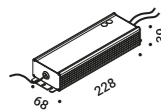

Driver				Not included
100-240V	24V/150W/IP67/1-10V	Max 6 modules	1Z1120500