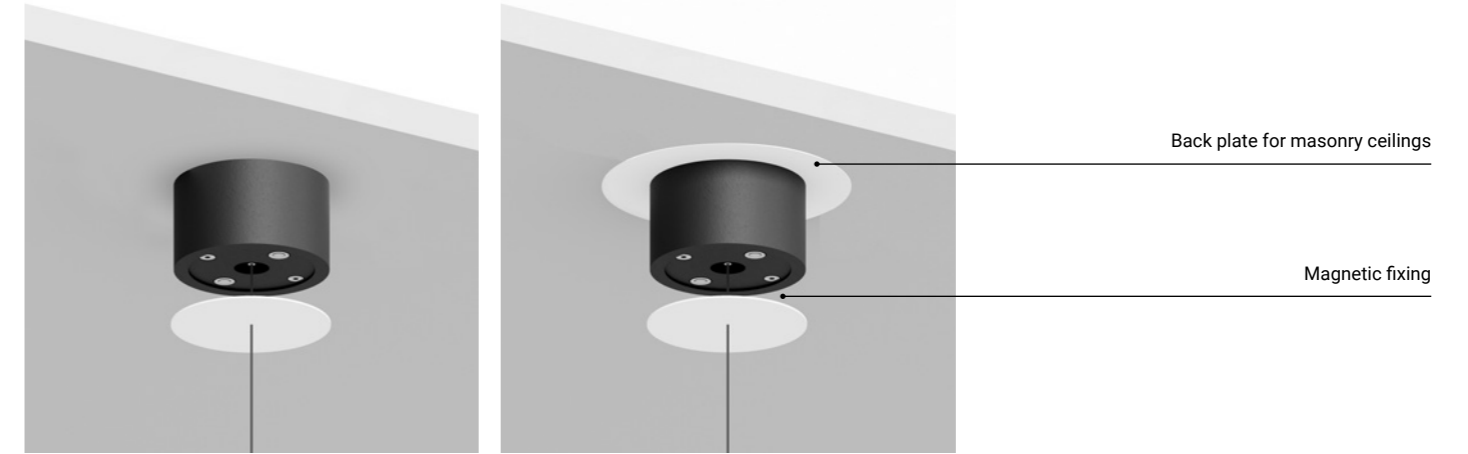

SUSPENSION KITS

Ceiling suspension kit

Back plate for masonry ceilings

Magnetic fixing

Version	Use	Product reference	Finish	Code
Ceiling suspension kit.01	For suspension cables	REFLEX S 2	Matt White	1X0010300.01.00
		SHANGHAI 1 SHANGHAI 2 SOTTILE 2 SOTTILE 2 DE	Matt Black	1X0010400.01.00
Ceiling suspension kit.02	For electrical cables	MAGIA	Matt White	1X0010300.02.00
			Matt Black	1X0010400.02.00
Ceiling suspension kit.03	For suspension cables	MASAI 1	Matt White	1X0010300.03.00
		MASAI 2	Matt Black	1X0010400.03.00
Ceiling suspension kit.04	For electrical cables	ASINTOTO	Matt White	1X0010300.04.00
		REFLEX S 2 SHANGHAI 2 SOTTILE 2 SOTTILE 2 DE	Matt Black	1X0010400.04.00
Back plate	For masonry ceilings		Matt White	1X0050300.01.00