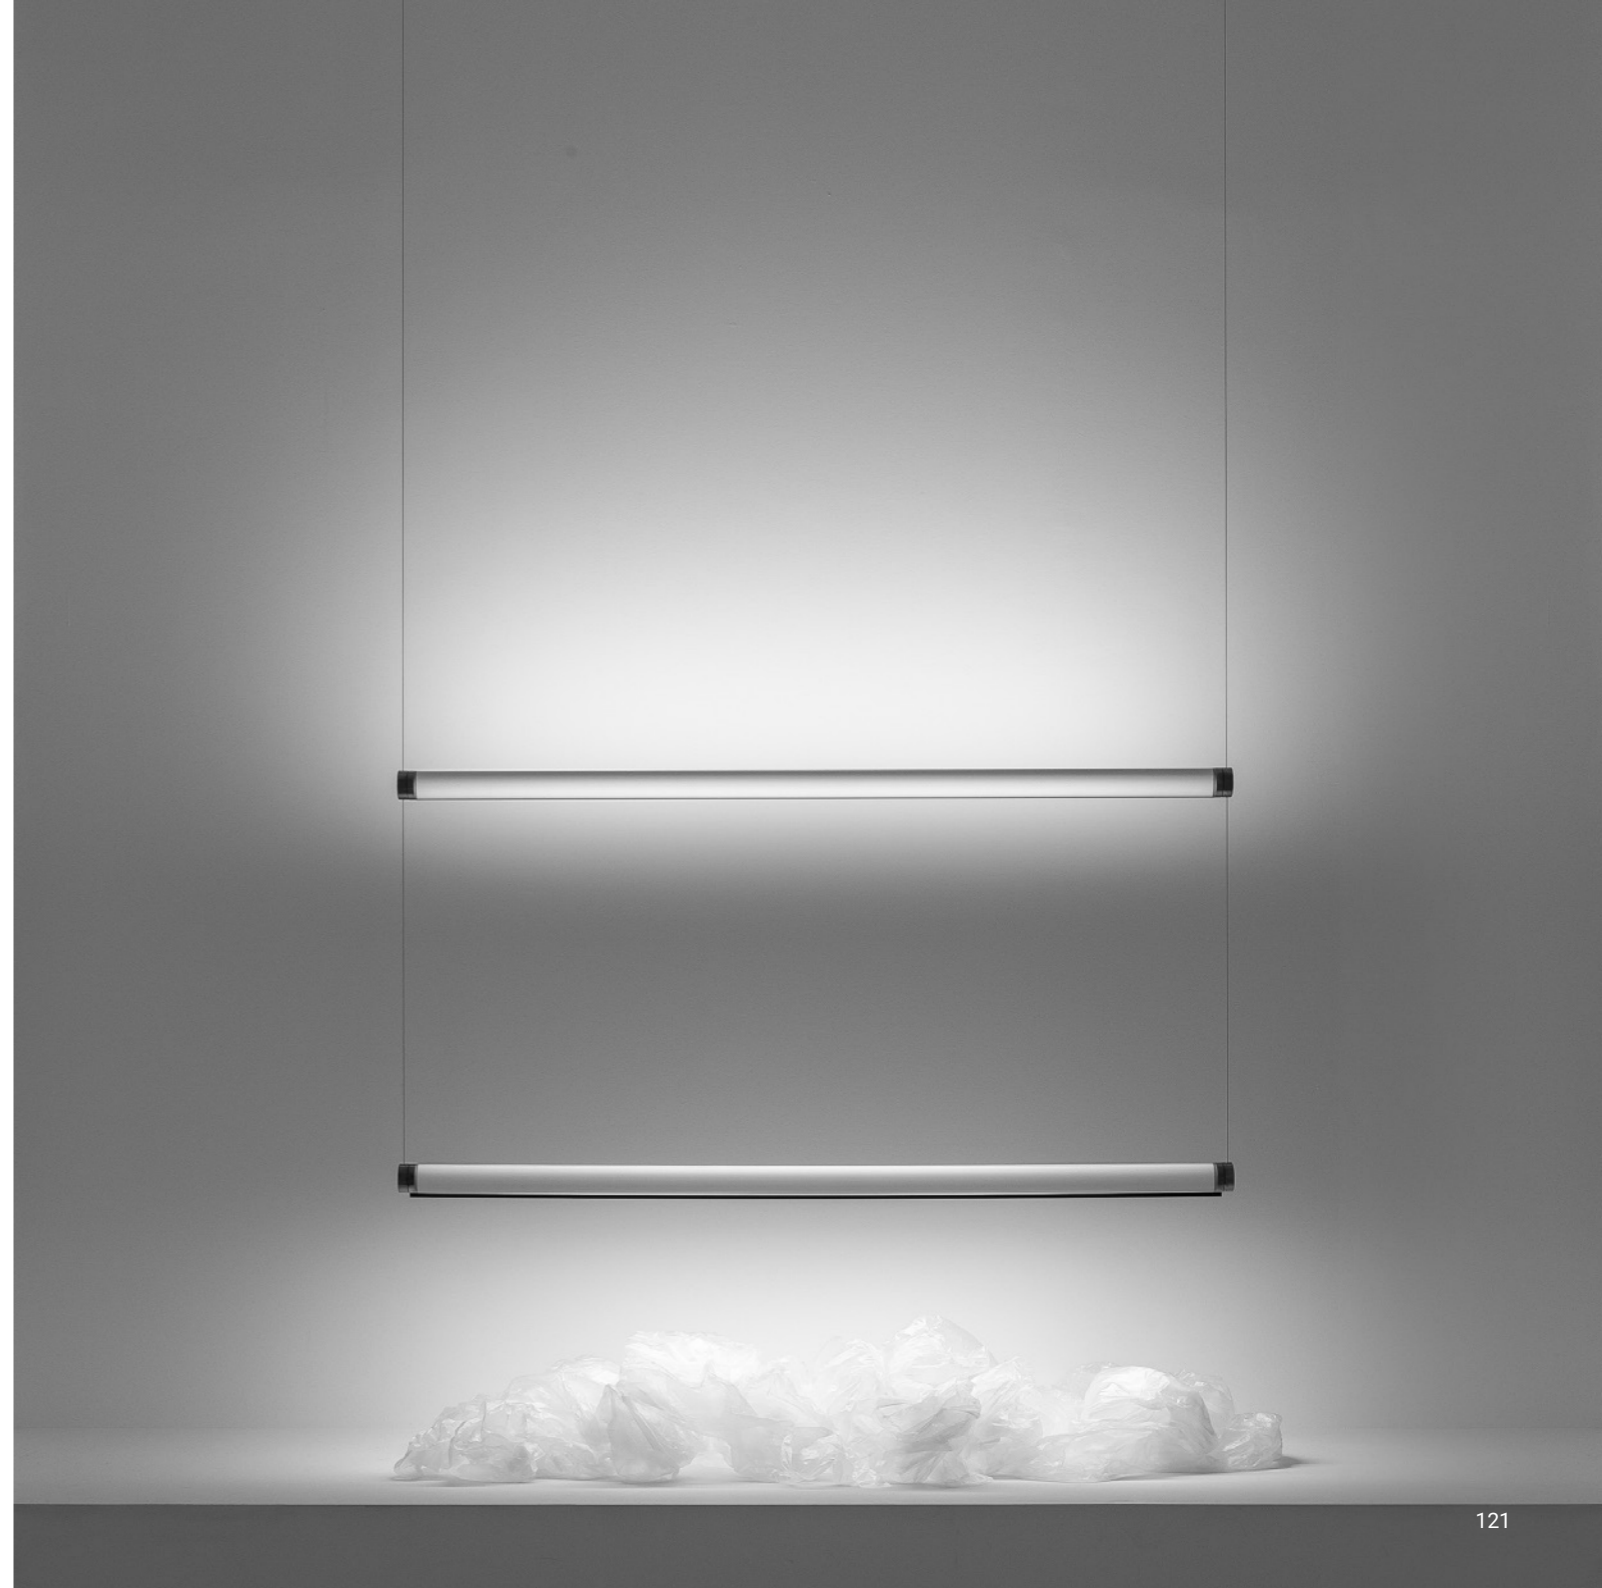

# MISS

Omar Carraglia / 2006

So slim and essential...  
The fundamental concept of this project is minimalism.  
A small tube that lights the table with wonder.  
A real dual project: sign and light.

Suspension / Direct / Indoor