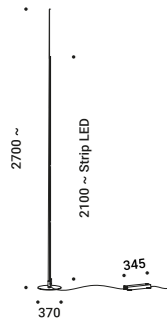

**Note** Floor luminaire. Dimmer on the cable. Black cable.

**ORIGINE 290**

25W  
 220V  
 2700K - 1956lm / 3000K - 2075lm  
 CRI >80  
 Driver included  
 Dimmer on board  
 IP20

Matt Black - 2700K - Dimmer on board  
 Matt Black - 3000K - Dimmer on board