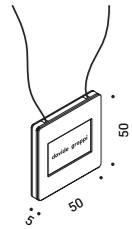

35MM

Alessandra Dallagiovanna - Davide Groppi / 2009

Objects / Diffuse / Wireless

Material Metal - Polycarbonate
Finish .00 Standard

Note Battery-operated wearable luminaire. Matt white front. Glossy black back.
Customised image not included. Intermittent light. *Minimum purchase:
3 pieces.

35MM
0,3W
ON/OFF
Batteries 2xCR2032 included
CE IP20

Standard - ON/OFF

|1A2640000.00.00 |