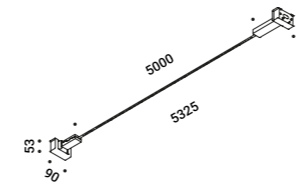

Note Tunable White describes the variable colour temperature controls from warm white to cool white light.

FLASH 5 DE TW
Dual emission - Tunable White
100W
24V DC
2700K / 6500K - 15300lm
CRI >90
Driver not included
IP20

Matt White - 2700K / 6500K
Matt Black - 2700K / 6500K

1A4840308.96.20
1A4840408.96.20