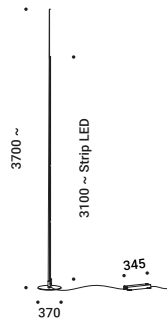

ORIGINE 390

30W
220V
2700K - 2843lm / 3000K - 3063lm
CRI >80
Driver included
Dimmer on board
IP20

Matt Black - 2700K - Dimmer on board
Matt Black - 3000K - Dimmer on board

1A2310408.27.06
1A2310408.30.06