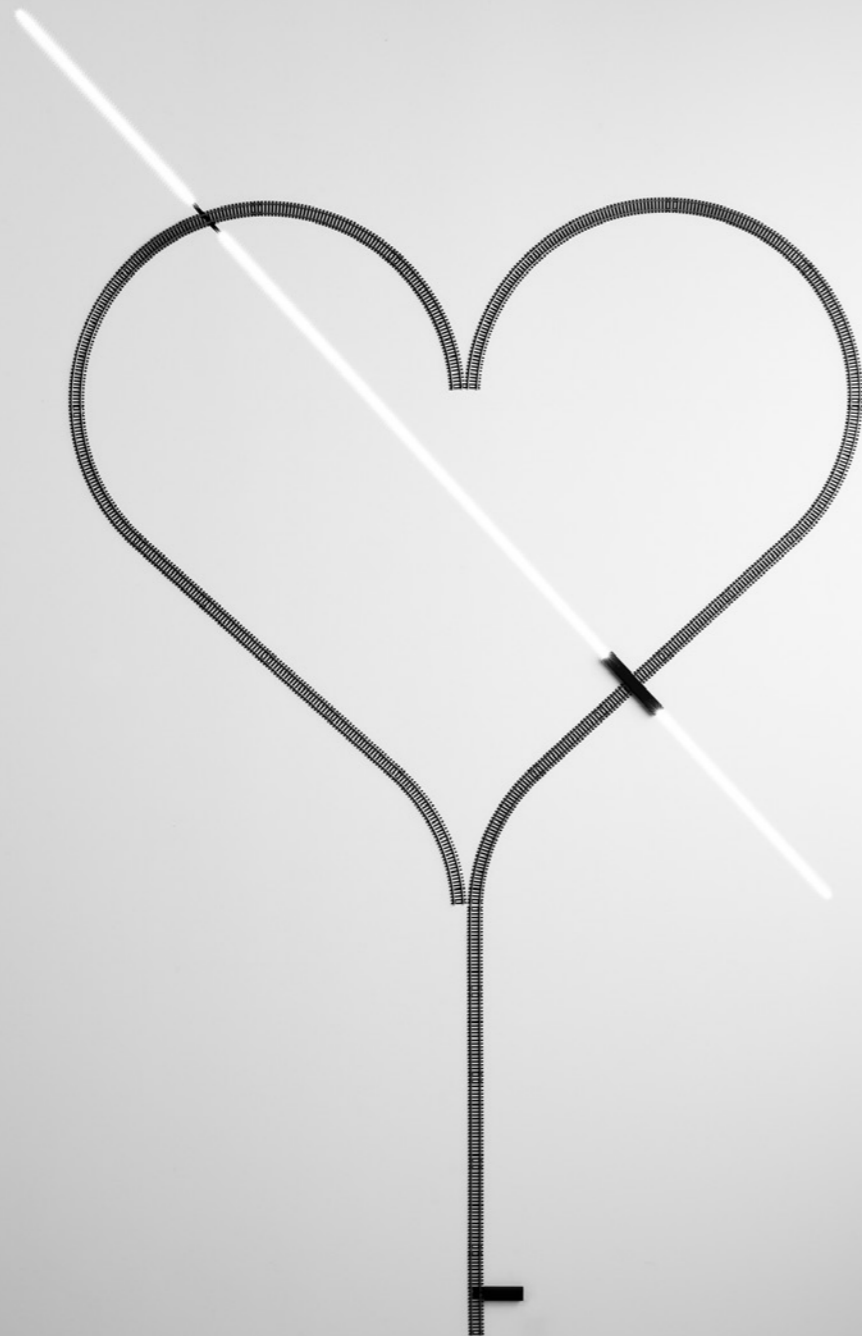

A ready-made project to design the space with a sense of irony and weightlessness. The tracks of an electric train can be used to draw a heart, but also to conduct electricity. Rail is the boundary between usefulness and show, between art and design.