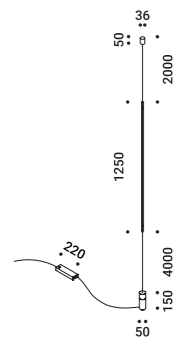

Floor-Suspension / Indirect / Indoor

Material Brass - Methacrylate
Finish **.03** Matt White **.04** Matt Black **.08** Brushed Brass

Note Floor luminaire with ceiling fixing. Adjustable along the vertical axis. Matt white rose. AISI 304 stainless steel suspension cable. Dimmer on the cable. Transparent cable. MASAI 2: version with power cable only and without driver.

MASAI 1

Driver with plug version
15,5W
220V - 50/60Hz
2700K - 600lm / 3000K - 619lm
CRI >90
Driver integrated
Dimmer on board
IP20

Matt White - 2700K - Dimmer on board	1A2720308.27.06
Matt White - 3000K - Dimmer on board	1A2720308.30.06
Matt Black - 2700K - Dimmer on board	1A2720408.27.06
Matt Black - 3000K - Dimmer on board	1A2720408.30.06
Brushed Brass - 2700K - Dimmer on board	1A2720808.27.06
Brushed Brass - 3000K - Dimmer on board	1A2720808.30.06