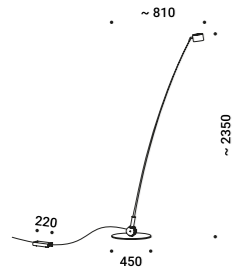

SAMPEI 260
21W
220V - 50/60Hz
2700K - 1808lm / 3000K - 1890lm
CRI >90
Driver integrated
Dimmer on board
IP20

Matt White - 2700K - Dimmer on board
Matt White - 3000K - Dimmer on board
Matt Black - 2700K - Dimmer on board
Matt Black - 3000K - Dimmer on board

1A3740308.27.06
1A3740308.30.06
1A3740408.27.06
1A3740408.30.06