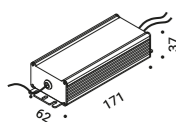

Optional accessories

Drivers

Driver		Not included
100-240V	24V/60W/IP67/1-10V	1Z1120260