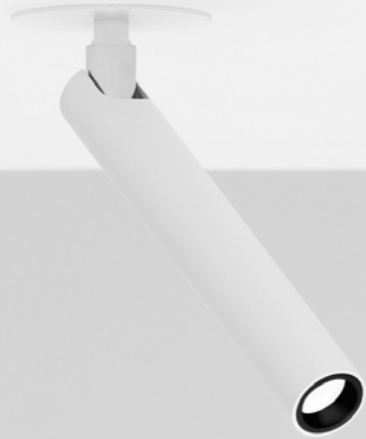

## MIRA R

Omar Carraglia / 2015

A tool to light.

The luminaire is pure form, a simple container for the light source.  
Light is incorporated into the space, becoming an architectural element.