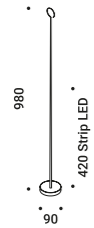

# ANIMA

Davide Groppi - Giorgio Rava / 2021

Table-Floor / Indirect / Indoor

**Material** ABS - Carbon fiber - Metal  
**Finish** .04 Matt Black

**Note** Table luminaire. Touch ON/OFF and adjustment. Black cable.