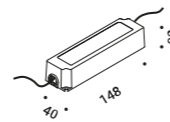

<b>Tree strap</b>		Not included
Standard	Length 1 m	1A4590000.00.00

**Optional accessories**

Drivers

<b>Driver</b>		Not included
110-240V	24V/25W/IP67/ON/OFF	1Z1120620