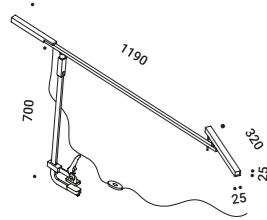

MORSETTO

Davide Groppi / 2017

Table / Direct / Indoor

Material Metal
Finish .04 Matt Black

Note Table luminaire. Adjustable in all directions. Shiny red clamp. Dimmer on the cable. Black cable.

MORSETTO
13W
24V DC
2700K - 700lm / 3000K - 753lm
CRI >90
UGR <19
Dimmer on board
Driver with plug not included
IP20

Matt Black - 2700K - Dimmer on board
Matt Black - 3000K - Dimmer on board

1A2520408.27.06
1A2520408.30.06

Optional accessories

Drivers

Driver with plug		Not included
Matt Black	Input 110-240V - 50/60Hz Output 24V DC - 18W - IP20	1Z0431020