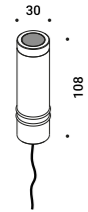

# BUIO - SPOT

Maurici Ginés / 2023

Floor-Wall-Ceiling / Direct / Outdoor

**Material**

**Finish** .04 Matt Black

**Note**

Outdoor luminaire. Adjustable spike and wall versions. Available with transparent or black glass. AISI 316L stainless steel accessories for the spike and wall versions. Black cable (1 m).