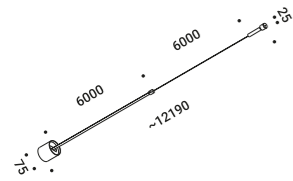

The light strip reaches into space, bending,  
breaking and drawing abstract, mysterious patterns.

Systems / Indirect / Indoor

**Material** Metal - PVC  
**Finish** .00 Standard

**Note** Special stainless steel and rubber profile stretched from wall to wall.  
 Available in 6 / 12 m with a single power unit and uniform lighting.