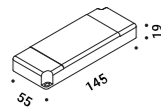

Optional accessories

Drivers

Driver		Not included
100-240V	12V/20W/IP20/1-10V	1Z0240900