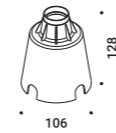

Compulsory accessories

Installation kits