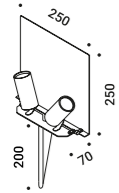

# BELLADINOTTE

Maurizio Mancini / 2012

Floor-Outdoor / Indirect / Outdoor

**Material** Metal  
**Finish** .00 Standard

**Note** Outdoor lamp with spike. Adjustable along the vertical axis. Plane with mirror finish. Matt green mirror finish rear plane. Black cable (5 m).