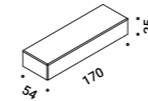

Dimmable controller	Not included	
	DALI - PUSH - 0/1-10V - TRIAC - IP20	INFINITO 6 / INFINITO 12 / 1Z0000034
		INFINITO 18