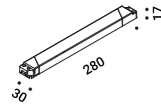

Compulsory accessories

Suspension kits

Recessed suspension kit for 12,5 mm plasterboard				Not included
Matt White	For electrical cables - 1 Piece Plasterboard cut-out Ø 44 mm Minimum space for mounting 70 mm		1X0000300.02.00	
Matt Black	For electrical cables - 1 Piece Plasterboard cut-out Ø 44 mm Minimum space for mounting 70 mm		1X0000400.02.00	

Ceiling suspension kit				Not included
Matt White	For electrical cables - 1 Piece		1X0010300.02.00	
Matt Black	For electrical cables - 1 Piece		1X0010400.02.00	

Optional accessories

Suspension kits

Wall adapter plate				Not included
Matt White	For mounting on brick masonry walls		1X0050300.01.00	

Drivers

Driver				Not included
100-240V	24V/50W/IP20/ON/OFF	Max 1 module	1Z1120490	

Driver				Not included
100-240V	24V/80W/IP20/ON/OFF	Max 3 module	1Z1120440	

Driver				Not included
100-240V	24V/150W/IP67/1-10V	Max 6 modules	1Z1120500	

Dimmable controller			Not included
	DALI - PUSH - 0/1-10V - TRIAC - IP20		1Z0000034