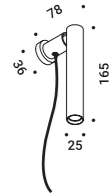

MIRA MAGNETIC

Omar Carraglia / 2015

Wall-Ceiling / Direct / Indoor

Material Metal
Finish .03 Matt White .04 Matt Black

Note Wall luminaire. Adjustable in all directions. Magnetic fixing. Dimmer on the cable. White cable.