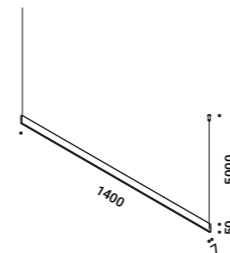

SOTTILE 2

Remote driver version
19W
24V DC
2700K - 1692lm / 3000K - 1855lm
CRI >90
Driver not included

CE IP20 E

Brushed Bronze - 2700K	1A4232900.27.20
Brushed Bronze - 3000K	1A4232900.30.20
Brushed Black - 2700K	1A4233600.27.20
Brushed Black - 3000K	1A4233600.30.20