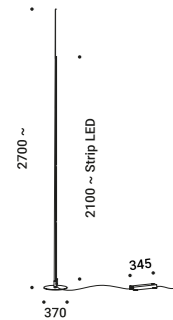

ORIGINE 290
25W
24V DC
2700K - 1926lm / 3000K - 2075lm
CRI >80
Driver included
Dimmer on board
CE IP20

Matt Black - 2700K - Dimmer on board
Matt Black - 3000K - Dimmer on board

1A2300400.27.06
1A2300400.30.06