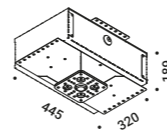

Masonry Box / Cassaforma per laterizio				Not included
Standard		NULLA 25	1A2380000.00.00