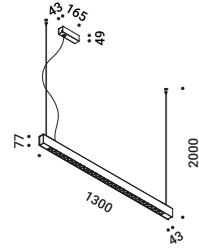

SPY DE
Dual emission
77W
110-240V - 50/60Hz
3000K - Down 4292lm - Up 4360lm
CRI >80
UGR <19
Driver integrated
DALI
CE IP20

Matt White - 3000K - DALI

| 1A2940300.30.01 |

Optional accessories / Accessori opzionali

Suspension kits / Kit di sospensione

Sloped ceiling suspension kit / Kit di sospensione per soffitto inclinato		Not included
	Nickel plated - 1 Piece	1A0510000.00.00

Recessed suspension kit for 12,5 mm plasterboard / Kit di sospensione da incasso per cartongesso 12,5 mm		Not included
Matt White	For suspension cables - 1 Piece Plasterboard cut-out Ø 44 mm Minimum space for mounting 70 mm	1X0000300.03.00
Matt Black	For suspension cables - 1 Piece Plasterboard cut-out Ø 44 mm Minimum space for mounting 70 mm	1X0000400.03.00

Ceiling suspension kit / Kit di sospensione da soffitto		Not included
Matt White	For suspension cables - 1 Piece	1X0010300.03.00
Matt Black	For suspension cables - 1 Piece	1X0010400.03.00

Wall adapter plate / Piastra di adattamento da parete		Not included
Matt White	For mounting on brick masonry walls	1X0050300.01.00