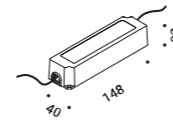

Drivers / Alimentatori

Driver / Alimentatore	Not included
110-240V 24V/25W/IP67/ON/OFF	1Z1120620