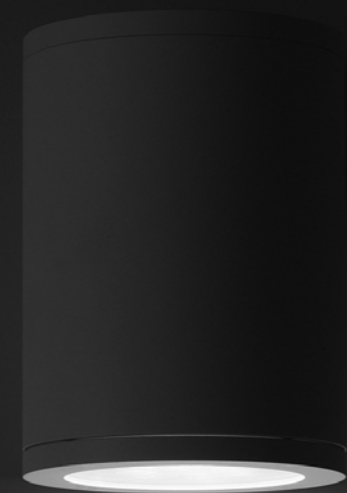

Drivers / Alimentatori

Driver / Alimentatore		Not included
110-240V	24V/25W/IP67/ON/OFF	1Z1120620

A tool to light.

The luminaire is pure form, a simple container for the light source.
Light is incorporated into the space, becoming an architectural element.