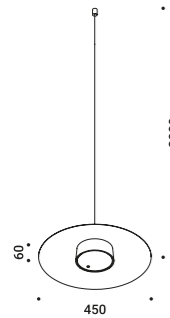

Suspension / Direct / Wireless

Material Metal - Methacrylate
Finish .03 Matt White

Note Chargeable suspension luminaire. Magnetic fixing LED module. *Apparecchio illuminante a sospensione a batteria ricaricabile. Matt white rose. AISI 304 stainless steel suspension cable. Modulo LED con fissaggio magnetico. Rosone bianco opaco. Battery life: 8 hours. Cavo di sospensione in inox AISI 304. Autonomia della batteria: 8 ore.*