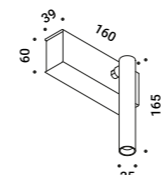

MIRA ENDLESS
ENDLESS version only
6W - 0,16A
48V DC
2700K - 327lm / 3000K - 352lm
CRI >90
Driver not included
See page ENDLESS
CE IP20 E

Matt White - 2700K
Matt White - 3000K
Matt Black - 2700K
Matt Black - 3000K

1A2280300.27.40
1A2280300.30.40
1A2280400.27.40
1A2280400.30.40