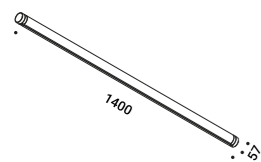

Suspension / Direct-Indirect / Indoor

Material	Metal - PMMA
Finish	.19 Polished Gold .28 Polished Black Chrome

Note Modular suspension luminaire. Adjustable along the horizontal axis. Transparent bar with refractive effect. LED module profile with matt black finish. Details with polished gold or black chrome finish. Matt white rose. Possibility for the luminaire to be powered by ENDLESS conductive tape and by dedicated voltage/current (Max 48V DC - Max 150W - Max 4A). See page: ENDLESS.

Apparecchio illuminante a sospensione componibile. Orientabile lungo l'asse orizzontale. Barra trasparente con effetto rifrattivo. Profilo del modulo LED con finitura nero opaco. Dettagli con finitura oro lucido o cromo nero. Rosone bianco opaco. Alimentabile anche con il tape conduttivo ENDLESS e tensione/corrente dedicata (Max 48V DC - Max 150W - Max 4A). Vedi pagina ENDLESS.

MAGIA - MODULE

19W
24V DC
2700K - 1272lm / 3000K - 1312lm
CRI >90
Driver not included

Polished Gold - 2700K	1A4721900.27.20
Polished Gold - 3000K	1A4721900.30.20
Polished Black Chrome - 2700K	1A4722800.27.20
Polished Black Chrome - 3000K	1A4722800.30.20

Compulsory accessories / Accessori obbligatori

Installation kits / Kit d'installazione

Wire guide / Guidacavo

Matt Black	1 Piece	1A3040400.00.00	Not included

Unipolar wire - 6 m / Cavo unipolare - 6 m

1 Piece - Max 60V DC	Max 3 modules	1A4730000.00.00	Not included

Suspension kits / Kit di sospensione

Recessed suspension kit for 12,5 mm plasterboard / Kit di sospensione da incasso per cartongesso 12,5 mm

Matt White	For electrical cables - 1 Piece Plasterboard cut-out Ø 44 mm Minimum space for mounting 70 mm	1X0000300.02.00	Not included
Matt Black	For electrical cables - 1 Piece Plasterboard cut-out Ø 44 mm Minimum space for mounting 70 mm	1X0000400.02.00	

Ceiling suspension kit / Kit di sospensione da soffitto

Matt White	For electrical cables - 1 Piece	1X0010300.02.00	Not included
Matt Black	For electrical cables - 1 Piece	1X0010400.02.00