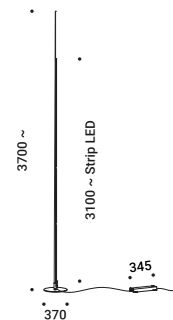

ORIGINE 390
30W
24V DC
2700K - 2843lm / 3000K - 3063lm
CRI >80
Driver included
Dimmer on board
CE IP20

Matt Black - 2700K - Dimmer on board
Matt Black - 3000K - Dimmer on board

1A2310400.27.06
1A2310400.30.06