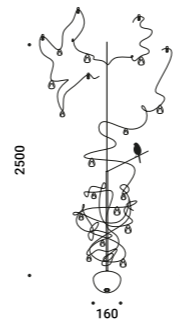

LOUIS XIV 2
Remote driver version
15W
Max 250mA DC
2700K - Up 890lm - Down 210lm /
3000K - Up 936lm - Down 235lm
CRI >90
Down UGR <19
Driver not included
2 Drivers required
CE IP20

Polished Gold - 2700K | 1A4361900.27.20
Polished Gold - 3000K | 1A4361900.30.20

Compulsory accessories / Accessori obbligatori

Drivers / Alimentatori

Driver / Alimentatore		Not included
220-240V(110-127V)	250mA/13,5W(13,5W)/IP20/DALI - PUSH LOUIS XIV 2 - 1-10V	1Z0241270.250

Driver / Alimentatore		Not included
220-240V	250mA/12,5W/IP20/TRIAC/IGBT LOUIS XIV 2	1Z0241280

Driver / Alimentatore		Not included
220-240V	250mA/4,2W/IP20/TRIAC/IGBT LOUIS XIV 2	1Z2320010

Optional accessories / Accessori opzionali

Suspension kits / Kit di sospensione

Recessed suspension kit for 12,5 mm plasterboard / Kit di sospensione da incasso per cartongesso 12,5 mm		Not included
Matt White	For electrical cables - 1 Piece Plasterboard cut-out Ø 44 mm Minimum space for mounting 70 mm	LOUIS XIV 2 | 1X0000300.05.00
Matt Black	For electrical cables - 1 Piece Plasterboard cut-out Ø 44 mm Minimum space for mounting 70 mm	LOUIS XIV 2 | 1X0000400.05.00