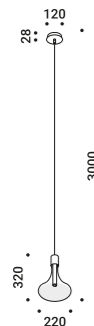

Suspension / Diffuse / Indoor

Material Blown glass - Metal
Finish .03 Matt White .08 Brushed Brass

Note Suspension luminaire. Blown glass diffuser. Matt white rose and white cable for the matt white finish. Matt black rose and black cable for the brushed brass finish. Single rose for more than one lamp on request. CATHODE 2: plasterboard version with magnetic fixing flat rose. CATHODE ENDLESS: luminaire dedicated to ENDLESS system (Max 48V DC - Max 150W - Max 4A). It can be used, on the same circuit, with the ENDLESS models. See page: ENDLESS.

Apparecchio illuminante a sospensione. Diffusore in vetro soffiato. Rosone bianco opaco e cavo bianco per la finitura bianco opaco. Rosone nero opaco e cavo nero per la finitura ottone spazzolato. Rosone unico per più apparecchi su richiesta. CATHODE 2: versione per cartongesso con rosone piano a fissaggio magnetico. CATHODE ENDLESS: apparecchio illuminante dedicato al sistema ENDLESS (Max 48V DC - Max 150W - Max 4A) ed utilizzabile, sullo stesso circuito, con i modelli ENDLESS. Vedi pagina ENDLESS.

CATHODE 1
Ceiling driver version
5,6W
100-240V - 50/60Hz
2700K - 264lm / 3000K - 284lm
CRI >90
Driver integrated
ON/OFF
CE IP20

Matt White - 2700K - ON/OFF	1A2980300.27.00
Matt White - 3000K - ON/OFF	1A2980300.30.00
Brushed Brass - 2700K - ON/OFF	1A2980800.27.00
Brushed Brass - 3000K - ON/OFF	1A2980800.30.00