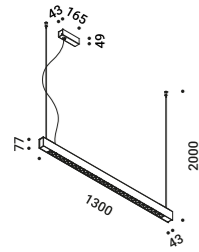

Suspension / Direct / Indoor

Material Metal - Polycarbonate
Finish .03 Matt White

Note Suspension luminaire. Matt white rose. AISI 304 stainless steel suspension cables. White cable. SPY DE: version with dual emission and on/off. Transparent cable. *Apparecchio illuminante a sospensione. Rosone bianco opaco. Cavi di sospensione in inox AISI 304. Cavo bianco. SPY DE: versione a doppia emissione ed accensione. Cavo trasparente.*

SPY
39W
110-240V - 50/60Hz
3000K - 4292lm
CRI >80
UGR <19
Driver integrated
DALI
CE IP20

Matt White - 3000K - DALI

| 1A2910300.30.01 |