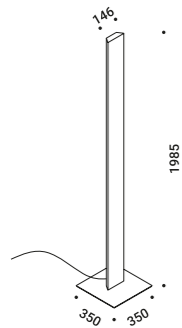

MOVIE

Omar Carraglia / 2005

Floor / Indirect / Indoor

Material Metal - Polycarbonate

Finish .03 Matt White .13 Black Brushed Stainless Steel

Note Floor luminaire. RGBW wireless control. Black cable.

Apparecchio illuminante da terra. RGBW wireless control. Cavo nero.