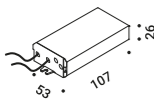

QUAD

/ 2021

Recessed / Diffuse / Indoor

Material Metal
Finish .03 Matt White

Note Recessed luminaire. Plasterboard hole: 40x60 mm. Minimum space for recessed installation: 80 mm. *Apparecchio illuminante da incasso. Foro del cartongesso: 40x60 mm. Spazio minimo per incasso: 80 mm.*

QUAD

2W

Max 500mA DC

2700K - 128lm / 3000K - 133lm

CRI >90

Driver not included

CE IP44

Matt White - 2700K

Matt White - 3000K

1A1510300.27.20

1A1510300.30.20

Compulsory accessories / Accessori obbligatori

Drivers / Alimentatori