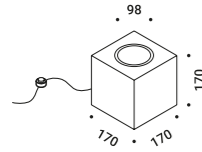

Q

Alberto Zattin / 2000

Floor / Direct / Indoor

Material Cement - Metal
Finish .00 Standard

Note Floor luminaire. Concrete body. Orange cable.

Apparecchio illuminante da terra. Corpo in cemento. Cavo arancione.