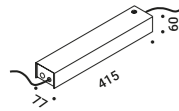

Compulsory accessories / Accessori obbligatori

Drivers for ENDLESS ON/OFF system and CASAMBI / Alimentatori per ENDLESS ON/OFF e CASAMBI

Driver with plug / Alimentatore con spina		Not included
Matt White	Input 100-240V - 50/60Hz Output 48V - 60W - Max 1,25A IP20 - ON/OFF	1A1330300.00.00
Matt Black	Input 100-240V - 50/60Hz Output 48V - 60W - Max 1,25A IP20 - ON/OFF	1A1330400.00.00