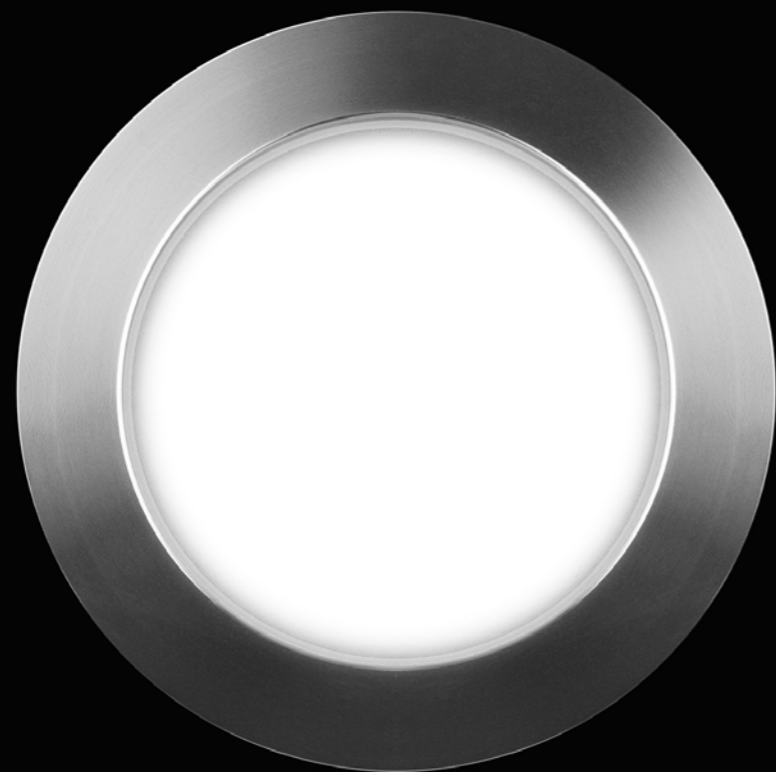

Driver connector IP68 / Connettore driver IP68

Included

1 Piece	1A1660000.00.00
---------	-----------------

A tool to light.

The luminaire is pure form, a simple container for the light source.
Light is incorporated into the space, becoming an architectural element.