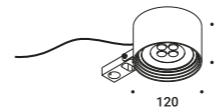

Not included

Cut-out Ø 250 mm

Minimum space for mounting 350 mm

1A3620000.00.00

Lighting modules / Corpi illuminanti

Additional LED head / Testa LED supplementare

Not included

Matt Black