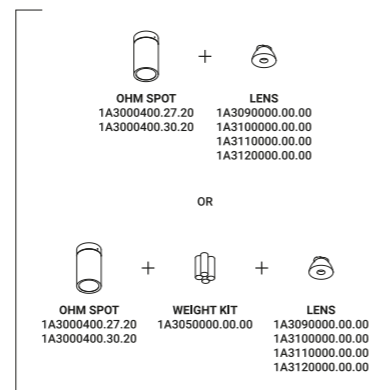

Systems / Direct / Indoor

Material Metal - PA
Finish .04 Matt Black

Note Special unipolar wire stretched from wall to wall. Max 4 Spots. Possibility for the luminaire to be powered by ENDLESS conductive tape and by dedicated voltage/current (Max 48V DC - Max 150W - Max 4A). See page: ENDLESS.