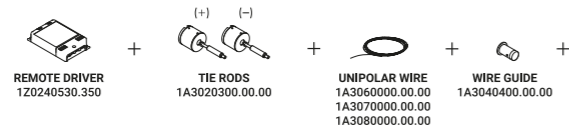

Remote driver version