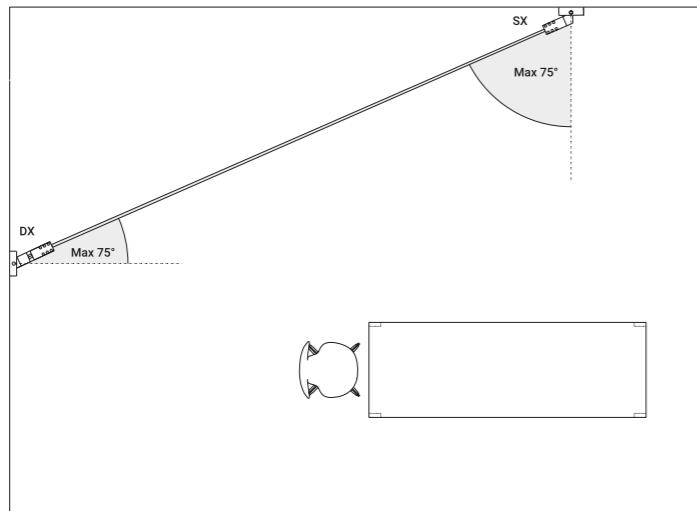

1A0340400.00.00 - 1A0350400.00.00 - Example of installation with kit wall connection sloped 75°