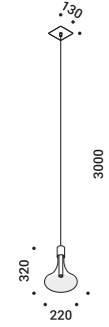

CATHODE 2

Remote driver version
4W
Max 350mA DC
2700K - 264lm / 3000K - 284lm
CRI >90
Driver not included
CE IP20

Matt White - 2700K
Matt White - 3000K
Brushed Brass - 2700K
Brushed Brass - 3000K

1A2990300.27.20
1A2990300.30.20
1A2990800.27.20
1A2990800.30.20