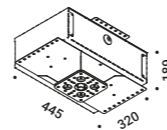

Trapdoor for plasterboard 12,5 mm / Botola per cartongesso 12,5 mm				Not included
Standard	Cut-out 415x415 mm	NULLA	1A3790000.00.00	

Masonry Box / Cassaforma per laterizio				Not included
Standard		NULLA 18	1A2390000.00.00	