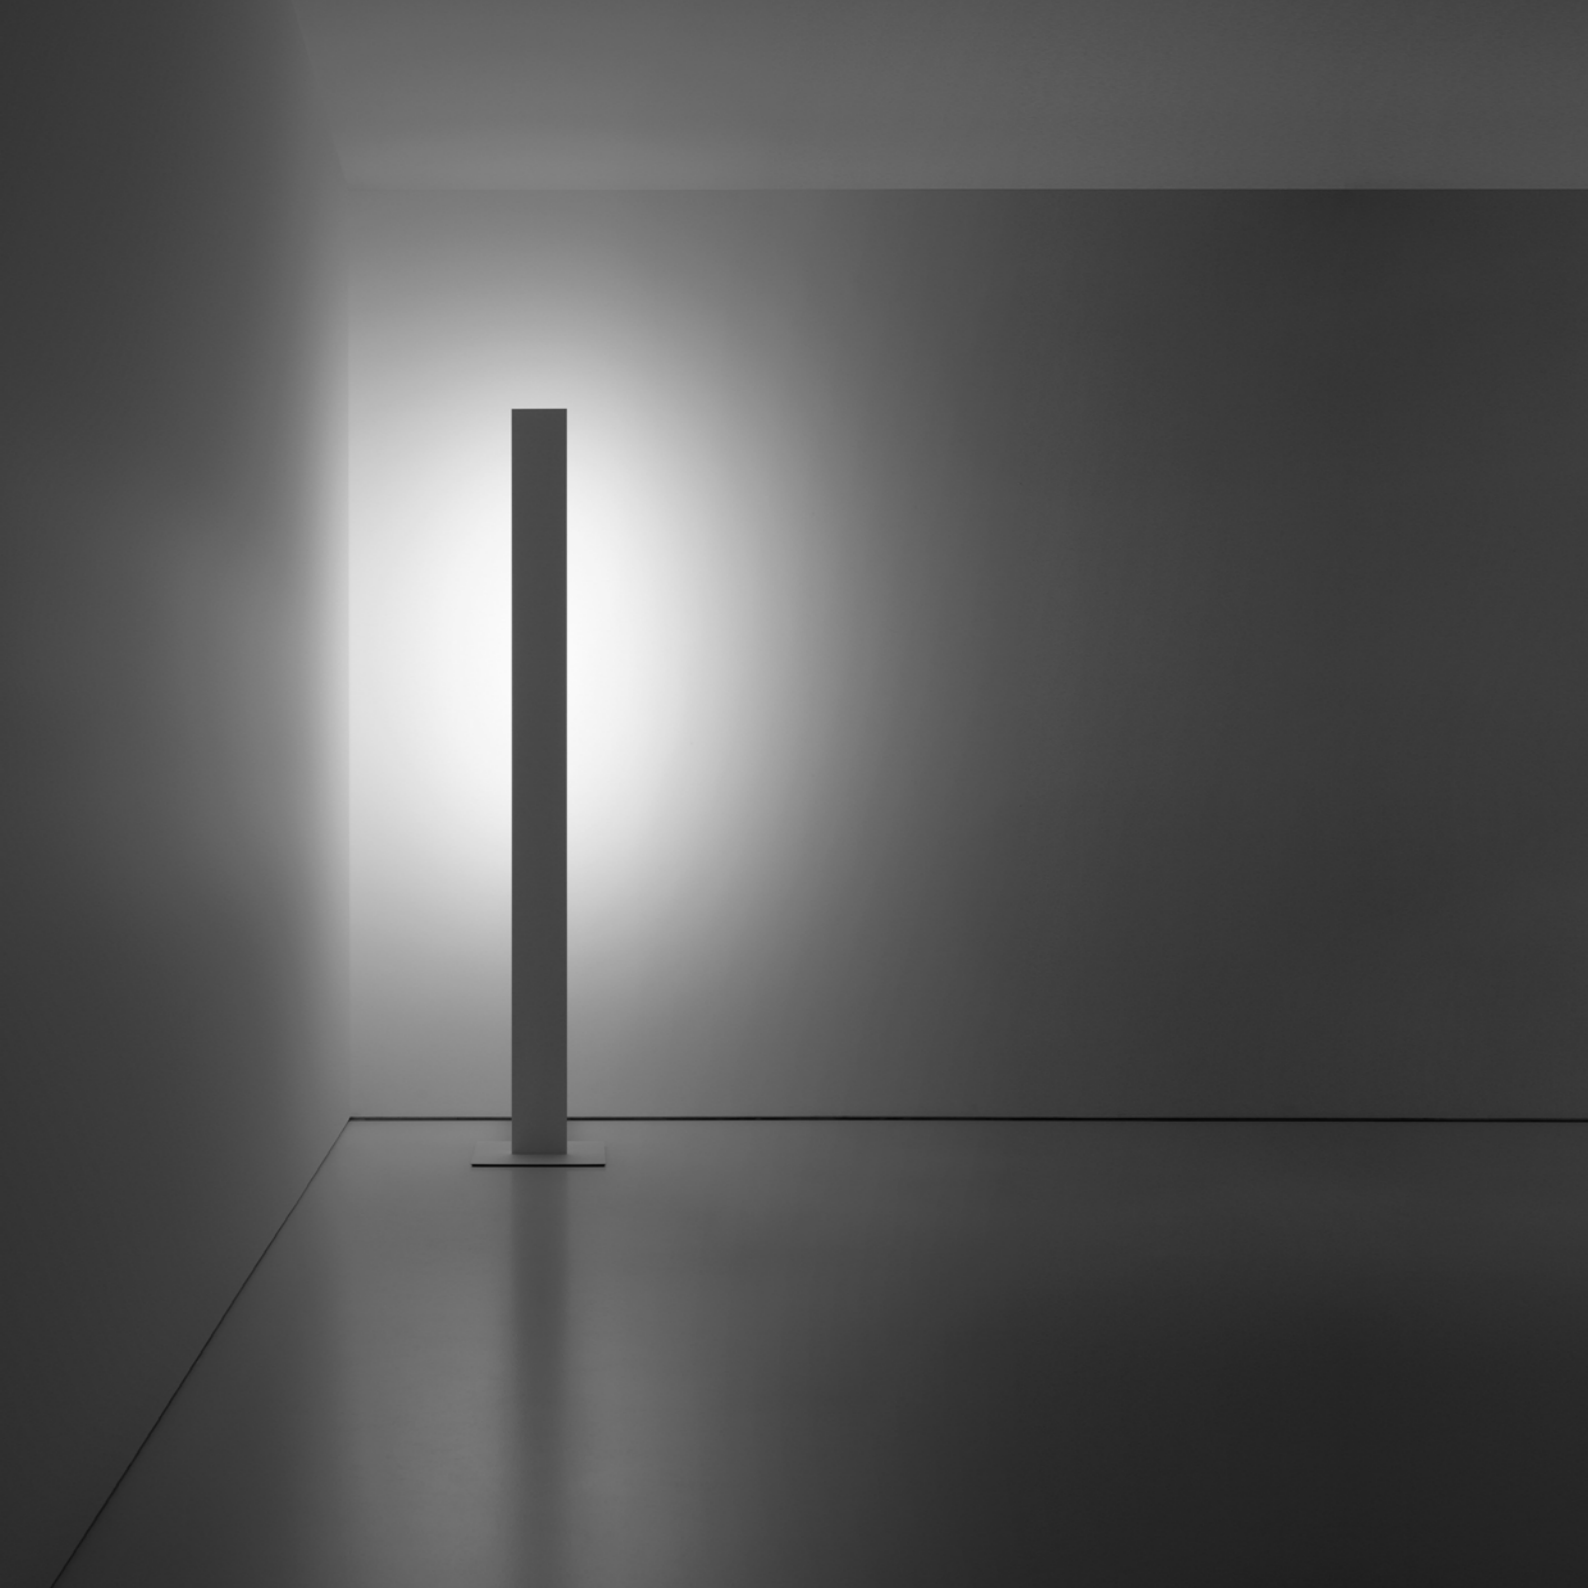

MOVIE

Omar Carraglia / 2005

To "play" with the light.
A RGBW system lets you create all the light of the world.
To feel the light and to live it in all its spectrum.

Per giocare con i colori della luce.
Un sistema RGBW permette di creare tutta la luce del mondo.
Per sentire la luce e viverla in tutto il suo spettro.