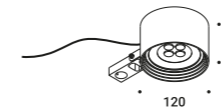

Anchoring bolt / Tirafondo

Cut-out Ø 250 mm
Minimum space for mounting 350 mm

1A3620000.00.00

Not included

Lighting modules / Corpi illuminanti