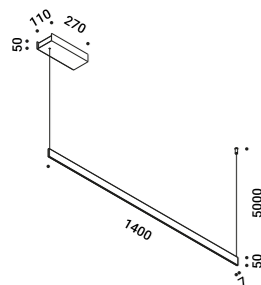

SOTTILE 1 DE

Ceiling driver version - Dual emission
2x22W
120-240V - 50/60Hz
2700K - Up 1692lm - Down 1692lm /
3000K - Up 1855lm - Down 1855lm
CRI >90
Driver integrated
DALI - PUSH - 1-10V - TRIAC

CE IP20

Brushed Bronze - 2700K - DALI - PUSH - 1-10V - TRIAC	1A4642900.27.05
Brushed Bronze - 3000K - DALI - PUSH - 1-10V - TRIAC	1A4642900.30.05
Brushed Black - 2700K - DALI - PUSH - 1-10V - TRIAC	1A4643600.27.05
Brushed Black - 3000K - DALI - PUSH - 1-10V - TRIAC	1A4643600.30.05