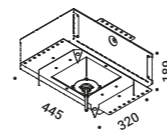

Concrete box / Cassaforma per cemento				Not included
Standard		NULLA 25	1A2230000.00.00