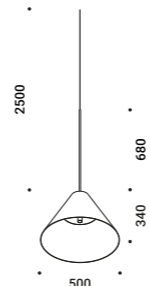

SOTTOSOPRA 2

Remote driver version
30W
Max 500mA DC
2700K - Down 228lm - Up 1827lm /
3000K - Down 245lm - Up 1876lm
CRI >90
UGR <19
Driver not included
2 Drivers required
CE IP20

Matt White - 2700K | 1A4540300.27.20
Matt White - 3000K | 1A4540300.30.20

Compulsory accessories / Accessori obbligatori

Drivers / Alimentatori

Driver / Alimentatore		Not included
220-240V(110-127V)	500mA/25W(13,5W)/IP20/DALI - PUSH - 1-10V	SOTTOSOPRA 2 1Z0241270.500

Driver / Alimentatore		Not included
220-240V	500mA/20W/IP20/TRIAC/IGBT	SOTTOSOPRA 2 1Z0240850.500

Optional accessories / Accessori opzionali

Suspension kits / Kit di sospensione

Recessed suspension kit for 12,5 mm plasterboard / Kit di sospensione da incasso per cartongesso 12,5 mm		Not included
Matt White	For electrical cables - 1 Piece Plasterboard cut-out Ø 44 mm Minimum space for mounting 70 mm	SOTTOSOPRA 2 1X0000300.05.00
Matt Black	For electrical cables - 1 Piece Plasterboard cut-out Ø 44 mm Minimum space for mounting 70 mm	SOTTOSOPRA 2 1X0000400.05.00