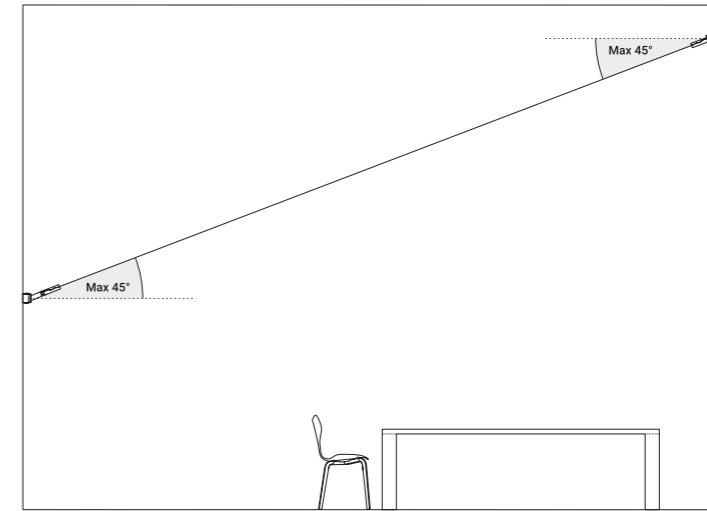

1A0120400.00.00 - Example of installation with kit wall connection vertical sloped 45°

1A0080400.00.00 - Example of installation with ceiling installation kit

Light runs on a wire. An almost imperceptible wire, suspended in space. Like a tightrope walker on a thin rope, the light reaches everywhere, weightless and wonderful. Ohm is an electro mechanic project that takes maximum advantage of the characteristics of luminous diodes. Its secret is a special unipolar wire stretched from wall to wall. Where the light comes from is discreetly hidden, giving all the attention to what it is illuminating.