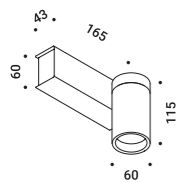

Wall-Ceiling / Direct / Indoor

Material Metal
Finish .03 Matt White .04 Matt Black

Note Wall luminaire. Adjustable in all directions. DOT P DE and DOT P DE 51: *Apparecchio illuminante da parete. Orientabile in tutte le direzioni.* dual emission versions. DOT P ENDLESS and DOT P ENDLESS CASAMBI: *DOT P DE e DOT P DE 51: versioni a doppia emissione. DOT P ENDLESS e DOT P ENDLESS CASAMBI: apparecchi illuminanti dedicati al sistema ENDLESS* (Max 48V DC - Max 150W - Max 4A). They can be used, on the same circuit, with the ENDLESS models. *(Max 48V DC - Max 150W - Max 4A) ed utilizzabili, sullo stesso circuito, con i modelli ENDLESS. Vedi pagina ENDLESS.*
See page: ENDLESS.

DOT P
13W
100-240V - 50/60Hz
2700K / 3000K
CRI >97
Driver integrated
DALI
CE IP20

Matt White - 2700K - DALI
Matt White - 3000K - DALI
Matt Black - 2700K - DALI
Matt Black - 3000K - DALI

1A2340300.27.01
1A2340300.30.01
1A2340400.27.01
1A2340400.30.01