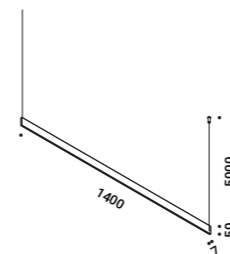

SOTTILE 2 DE

Remote driver version - Dual emission
2x19W
24V DC
2700K - Up 1692lm - Down 1692lm /
3000K - Up 1855lm - Down 1855lm
CRI >90
Driver not included

CE IP20 E

Brushed Bronze - 2700K	1A4642900.27.20
Brushed Bronze - 3000K	1A4642900.30.20
Brushed Black - 2700K	1A4643600.27.20
Brushed Black - 3000K	1A4643600.30.20

Compulsory accessories / Accessori obbligatori

Drivers / Alimentatori

Driver / Alimentatore	Not included	
100-240V	24V/50W/IP20/ON/OFF	SOTTILE 2 / SOTTILE 2 DE 1Z1120490

Controller	Not included	
	DALI - PUSH - 0/1-10V - TRIAC - IP20	SOTTILE 2 / SOTTILE 2 DE 1Z2170010