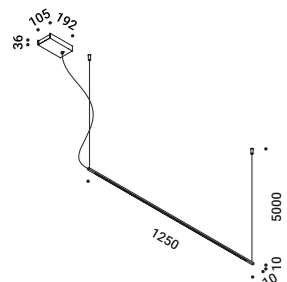

Suspension / Direct / Indoor

Material Metal - Methacrylate
Finish .03 Matt White .08 Brushed Brass

Note Suspension luminaire. Matt white rose. AISI 304 stainless steel suspension cables. Transparent cable. Possibility for the luminaire to be powered by ENDLESS conductive tape and by dedicated voltage/current (Max 48V DC - Max 150W - Max 4A). See page: ENDLESS. SHANGHAI 2: version with power cable only and without rose. *Apparecchio illuminante a sospensione. Rosone bianco opaco. Cavi di sospensione in inox AISI 304. Cavo trasparente. Alimentabile anche con il tape conduttivo ENDLESS e tensione/corrente dedicata (Max 48V DC - Max 150W - Max 4A). Vedi pagina ENDLESS. SHANGHAI 2: versione con solo il cavo di alimentazione e senza rosone.*

SHANGHAI 1

Ceiling driver version
15,5W
110-240V - 50/60Hz
2700K - 592lm / 3000K - 619lm
CRI >90
Driver integrated
PUSH
CE IP20

Matt White - 2700K - PUSH
Matt White - 3000K - PUSH
Brushed Brass - 2700K - PUSH
Brushed Brass - 3000K - PUSH

1A3260300.27.04
1A3260300.30.04
1A3260800.27.04
1A3260800.30.04