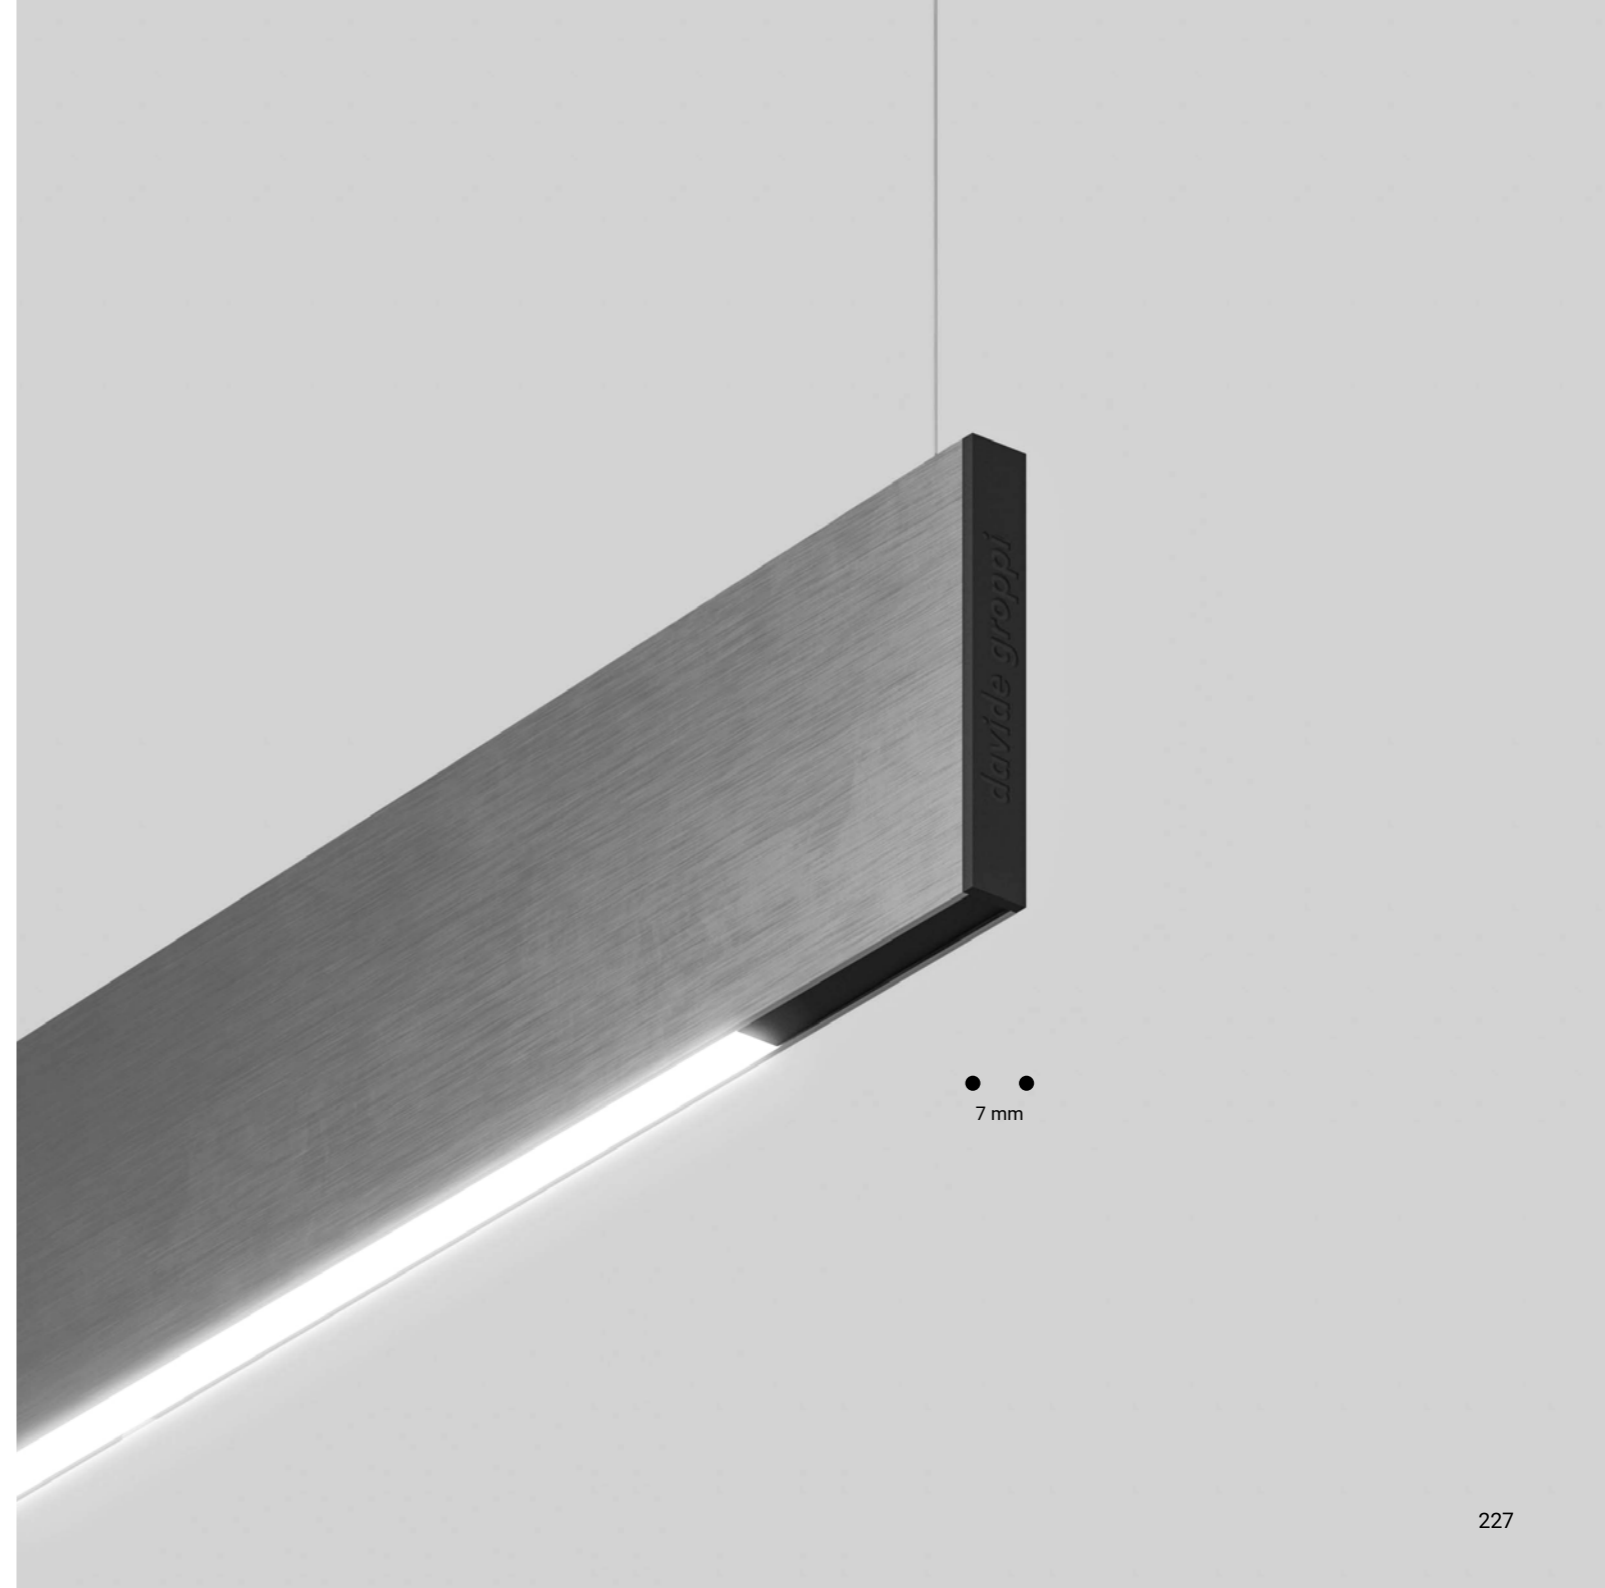

Optional accessories / Accessori opzionali

Suspension kits / Kit di sospensione

Recessed suspension kit for 12,5 mm plasterboard / Kit di sospensione da incasso per cartongesso 12,5 mm				Not included
Matt White	For suspension cables - 1 Piece Plasterboard cut-out Ø 44 mm Minimum space for mounting 70 mm		1X0000300.01.00	
Matt Black	For suspension cables - 1 Piece Plasterboard cut-out Ø 44 mm Minimum space for mounting 70 mm		1X0000400.01.00	
Matt White	For electrical cables - 1 Piece Plasterboard cut-out Ø 44 mm Minimum space for mounting 70 mm	SOTTILE 2 / SOTTILE 2 DE	1X0000300.04.00	
Matt Black	For electrical cables - 1 Piece Plasterboard cut-out Ø 44 mm Minimum space for mounting 70 mm	SOTTILE 2 / SOTTILE 2 DE	1X0000400.04.00	

Ceiling suspension kit / Kit di sospensione da soffitto				Not included
Matt White	For suspension cables - 1 Piece		1X0010300.01.00	
Matt Black	For suspension cables - 1 Piece		1X0010400.01.00	
Matt White	For electrical cables - 1 Piece	SOTTILE 2 / SOTTILE 2 DE	1X0010300.04.00	
Matt Black	For electrical cables - 1 Piece	SOTTILE 2 / SOTTILE 2 DE	1X0010400.04.00	

Wall adapter plate / Piastra di adattamento da parete				Not included
Matt White	For mounting on brick masonry walls		1X0050300.01.00