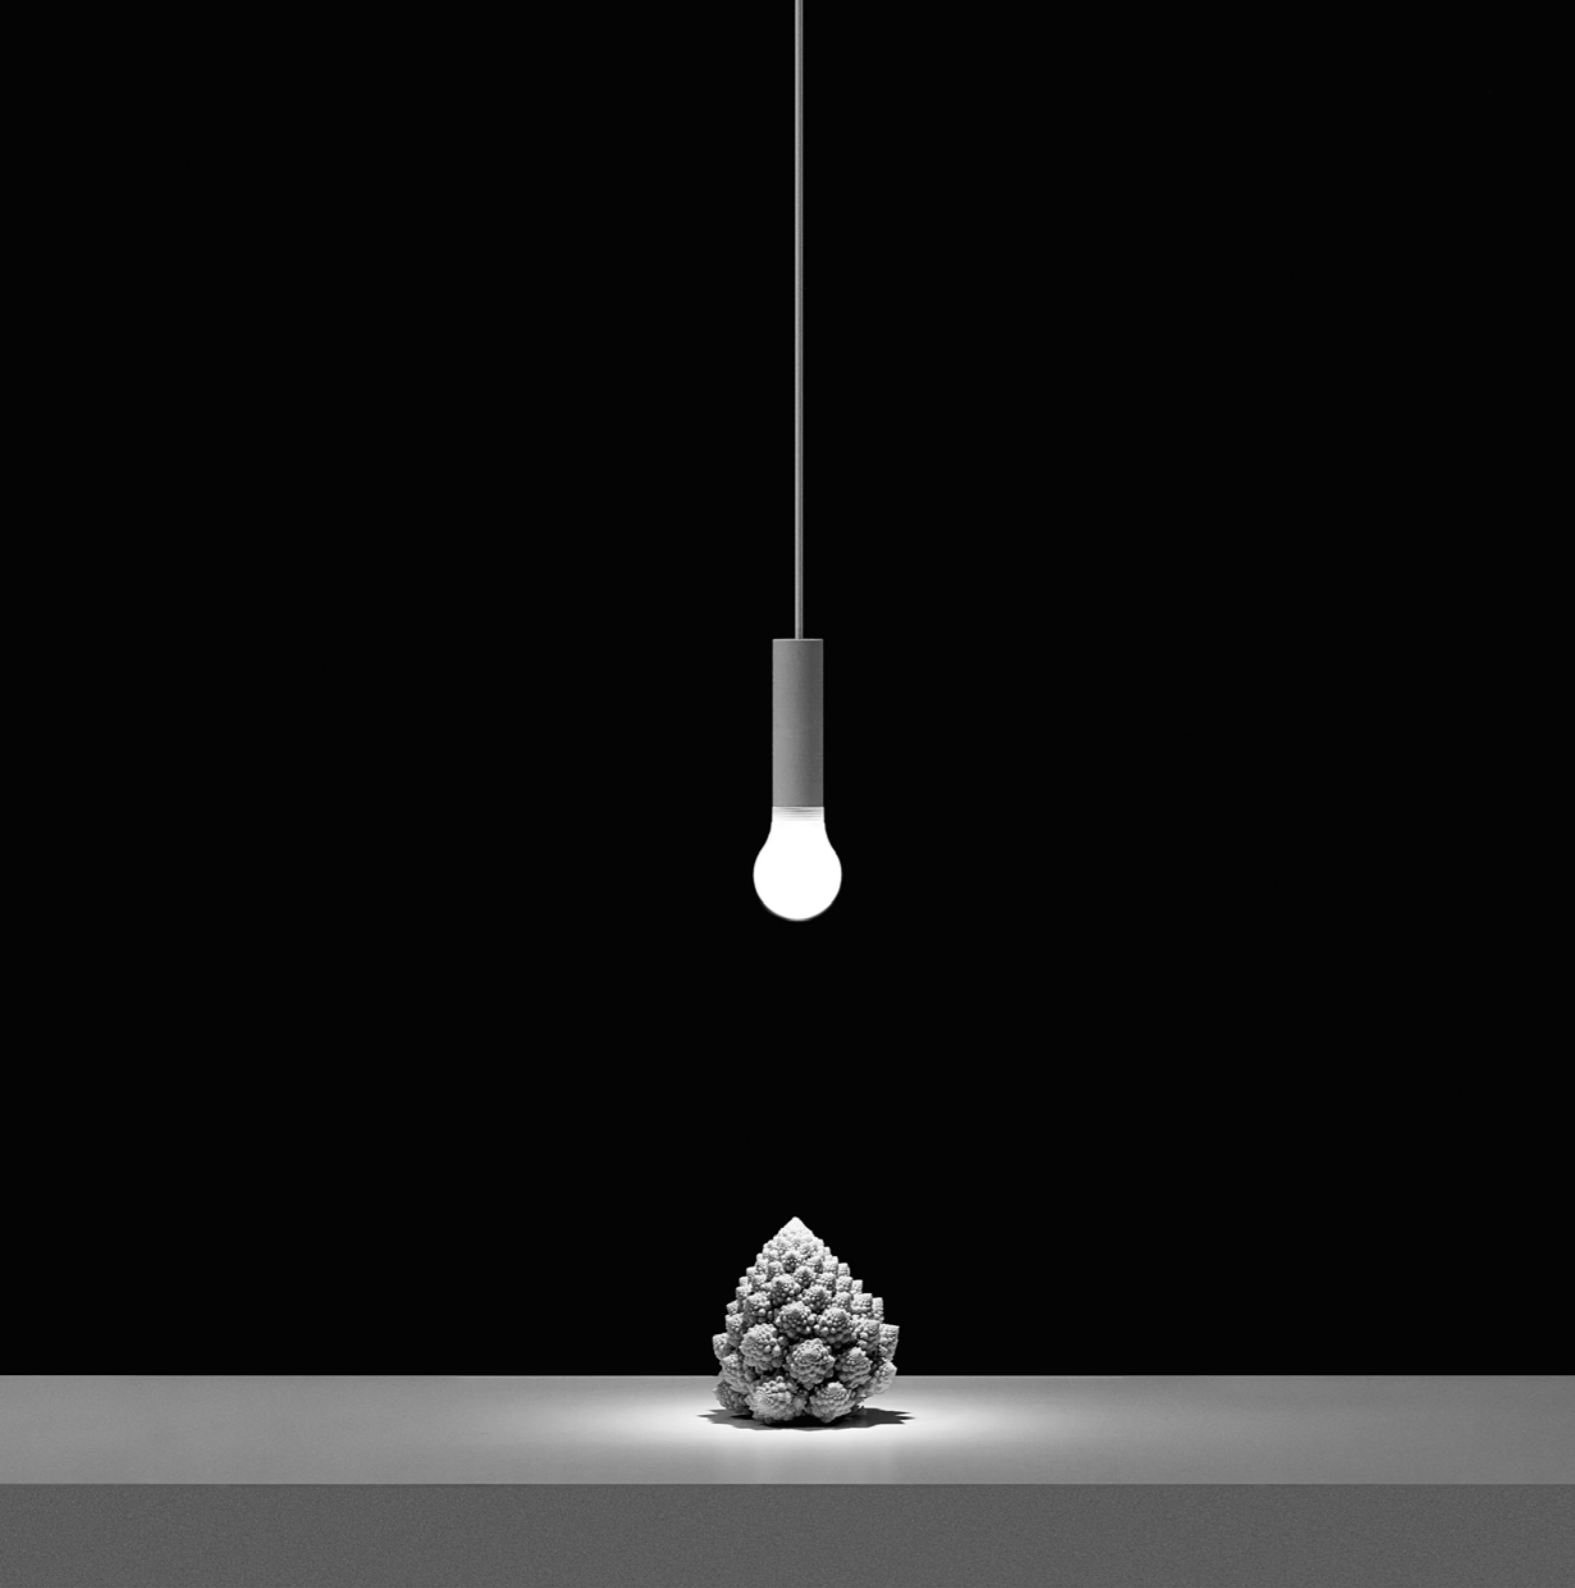

Not included

Nickel plated - 1 Piece

1A0510000.00.00

LED IS MORE

Davide Groppi / 2011

A tribute to Mies van der Rohe and his Less is More.
The project represents a light icon in a LED key,
with a peculiar attention to energy savings and the quality of light.