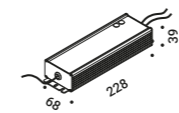

Driver / Alimentatore

100-240V	24V/150W/IP67/1-10V	Max 6 modules	1Z1120500	Not included