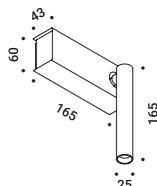

MIRA
8W
110-240V - 50/60Hz
2700K - 327lm / 3000K - 352lm
CRI >90
Driver integrated
DALI
CE IP20

Matt White - 2700K - DALI
Matt White - 3000K - DALI
Matt Black - 2700K - DALI
Matt Black - 3000K - DALI

1A2280300.27.01
1A2280300.30.01
1A2280400.27.01
1A2280400.30.01