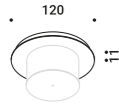

Ceiling suspension kit / Kit di sospensione da soffitto				Not included
Matt White	For suspension cables - 1 Piece		1X0010300.01.00	
Matt Black	For suspension cables - 1 Piece		1X0010400.01.00	
Matt White	For electrical cables - 1 Piece	SOTTILE 2 / SOTTILE 2 DE	1X0010300.04.00	
Matt Black	For electrical cables - 1 Piece	SOTTILE 2 / SOTTILE 2 DE	1X0010400.04.00