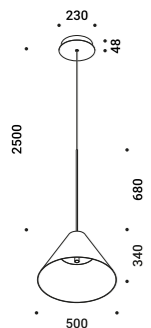

Suspension / Direct-Indirect / Indoor

Material Metal
Finish .03 Matt White

Note Suspension luminaire. Matt white rose. Dual emission and on/off. *Apparecchio illuminante a sospensione. Rosone bianco opaco. Doppia emissione ed accensione. Cavo bianco. SOTTOSOPRA 2: versione con solo il cavo di alimentazione e senza rosone.*

SOTTOSOPRA 1

Ceiling driver version
24W
240V - 50/60Hz
2700K - Down 228lm - Up 1827lm /
3000K - Down 245lm - Up 1876lm
CRI >90
UGR <19
Driver integrated
TRIAC/IGBT
CE IP20

Matt White - 2700K - TRIAC/IGBT | 1A4540300.27.02
Matt White - 3000K - TRIAC/IGBT | 1A4540300.30.02