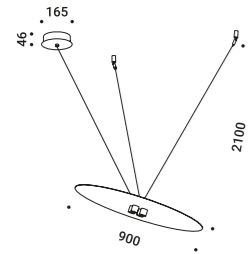

CARTESIO 90

18W

110-240V - 50/60Hz

3000K - Down 350lm - Up 1050lm

Down CRI >80 - Up CRI >90

Driver integrated

PUSH

CE IP20

Standard - 3000K - PUSH

| 1A0070000.30.04 |