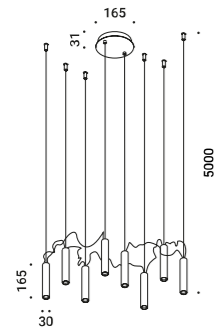

SIMBIOSI

15W
110-240V - 50/60Hz
2700K - 931lm / 3000K - 960lm
CRI >90
Driver integrated
PUSH
CE IP20

Matt White - 2700K - PUSH
Matt White - 3000K - PUSH
Total Black - 2700K - PUSH
Total Black - 3000K - PUSH

1A2870300.27.04
1A2870300.30.04
1A2872600.27.04
1A2872600.30.04

Optional accessories / Accessori opzionali

Suspension kits / Kit di sospensione

Sloped ceiling suspension hook / Gancio di sospensione per soffitto inclinato Not included
Chrome plated - 1 Piece 1A0530000.00.00