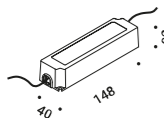

Concrete box / Cassaforma per cemento	Not included
Standard	1A4460000.00.00

Drivers / Alimentatori