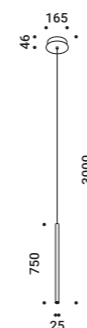

MISS 1
Ceiling driver version
6W
110-240V - 50/60Hz
2700K - 290lm / 3000K - 310lm
CRI >90
Driver integrated
TRIAC/IGBT
CE IP20

Matt White - 2700K - TRIAC/IGBT	1A2960300.27.02
Matt White - 3000K - TRIAC/IGBT	1A2960300.30.02
Matt Black - 2700K - TRIAC/IGBT	1A2960400.27.02
Matt Black - 3000K - TRIAC/IGBT	1A2960400.30.02
Brushed Brass - 2700K - TRIAC/IGBT	1A2960800.27.02
Brushed Brass - 3000K - TRIAC/IGBT	1A2960800.30.02
Total Black - 2700K - TRIAC/IGBT	1A2962600.27.02
Total Black - 3000K - TRIAC/IGBT	1A2962600.30.02