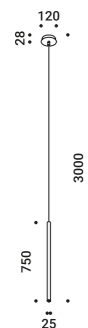

Suspension / Direct / Indoor

Material	Metal			
Finish	.03 Matt White	.04 Matt Black	.08 Brushed Brass	.26 Total Black
Note	Suspension luminaire. Matt white rose and white cable for the matt white and matt black finish. Matt black rose and black cable for the total black and brushed brass finish. Single rose for more than one lamp on request. MISS 2: plasterboard version with magnetic fixing flat rose. MISS ENDLESS: luminaire dedicated to ENDLESS system (Max 48V DC - Max 150W - Max 4A). It can be used, on the same circuit, with the ENDLESS models. See page: ENDLESS.			

Apparecchio illuminante a sospensione. Rosone bianco opaco e cavo bianco per la finitura bianco opaco e nero opaco. Rosone nero opaco e cavo nero per la finitura total black e ottone spazzolato. Rosone unico per più apparecchi su richiesta. MISS 2: versione per cartongesso con rosone piano a fissaggio magnetico. MISS ENDLESS: apparecchio illuminante dedicato al sistema ENDLESS (Max 48V DC - Max 150W - Max 4A) ed utilizzabile, sullo stesso circuito, con i modelli ENDLESS. Vedi pagina ENDLESS.

MISS 1
Ceiling driver version
5,6W
100-240V - 50/60Hz
2700K - 290lm / 3000K - 310lm
CRI >90
Driver integrated
ON/OFF
CE IP20

Matt White - 2700K - ON/OFF	1A2960300.27.00
Matt White - 3000K - ON/OFF	1A2960300.30.00
Matt Black - 2700K - ON/OFF	1A2960400.27.00
Matt Black - 3000K - ON/OFF	1A2960400.30.00
Brushed Brass - 2700K - ON/OFF	1A2960800.27.00
Brushed Brass - 3000K - ON/OFF	1A2960800.30.00
Total Black - 2700K - ON/OFF	1A2962600.27.00
Total Black - 3000K - ON/OFF	1A2962600.30.00