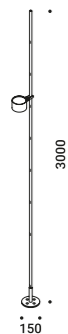

Floor / Direct / Outdoor

Material AISI 316L Stainless Steel - Metal

Finish .00 Standard

Note Outdoor floor luminaire. Adjustable along the vertical axis. AISI 316L *Apparecchio illuminante da esterno da terra. Orientabile lungo l'asse verticale. Stelo in inox AISI 316L. Cavo nero (7 m).*