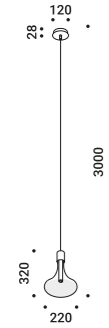

CATHODE ENDLESS

ENDLESS version only
5,5W - 0,14A
48V DC
2700K - 264lm / 3000K - 284lm
CRI >90
Driver not included
See page ENDLESS
CE IP20 TE

Matt White - 2700K
Matt White - 3000K
Brushed Brass - 2700K
Brushed Brass - 3000K

1A2980300.27.40
1A2980300.30.40
1A2980800.27.40
1A2980800.30.40

Compulsory accessories / Accessori obbligatori

Drivers / Alimentatori

Driver / Alimentatore				Not included
220-240V(100-127V)	350mA/17W(15W)/IP20/DALI	CATHODE 2	1Z0241180.350	

Driver / Alimentatore				Not included
220-240V(100-127V)	350mA/18W(15W)/IP20/PUSH - 1-10V	CATHODE 2	1Z0240870.350	

Driver / Alimentatore				Not included
220-240V	350mA/17W/IP20/TRIAC/IGBT	CATHODE 2	1Z0240850.350	

Optional accessories / Accessori opzionali

Suspension kits / Kit di sospensione

Decentralization kit / Kit decentratore			Not included
	CATHODE 1	1A0360000.00.00	

Kit ceiling rose and decentralizer / Kit rosone e decentratore				Not included
Matt White	White cable 3 m included	CATHODE 1	1A0770300.00.00	
Matt Black	Black cable 3 m included	CATHODE 1	1A0770400.00.00