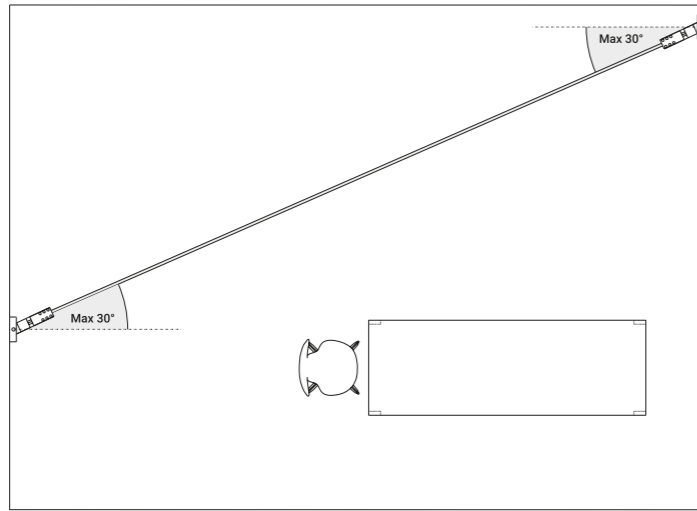

Example of installation with max rotation 30°