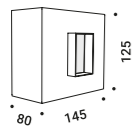

Not included

Optional accessories / Accessori opzionali

Installation kits / Kit d'installazione

Installation box / Cassaforma

Standard Plasterboard cut-out 40x60 mm
Minimum space for mounting 80 mm

1A1520000.00.00