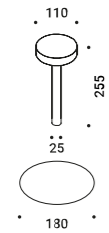

Table / Direct / Wireless

Material Metal - Methacrylate
Finish .03 Matt White

Note Chargeable table luminaire. Magnetic fixing transparent stem. Magnetic LED module. Battery life: 9 hours.

Apparecchio illuminante da tavolo a batteria ricaricabile. Stelo trasparente con fissaggio magnetico. Modulo LED con fissaggio magnetico. Autonomia della batteria: 9 ore.

TeTaTeT Flûte

2W
2700K - 167lm / 3000K - 180lm
CRI >90
ON/OFF
Driver with plug not included
USB cable included

CE IP20

Matt White - 2700K - ON/OFF
Matt White - 3000K - ON/OFF

1A2360300.27.00
1A2360300.30.00