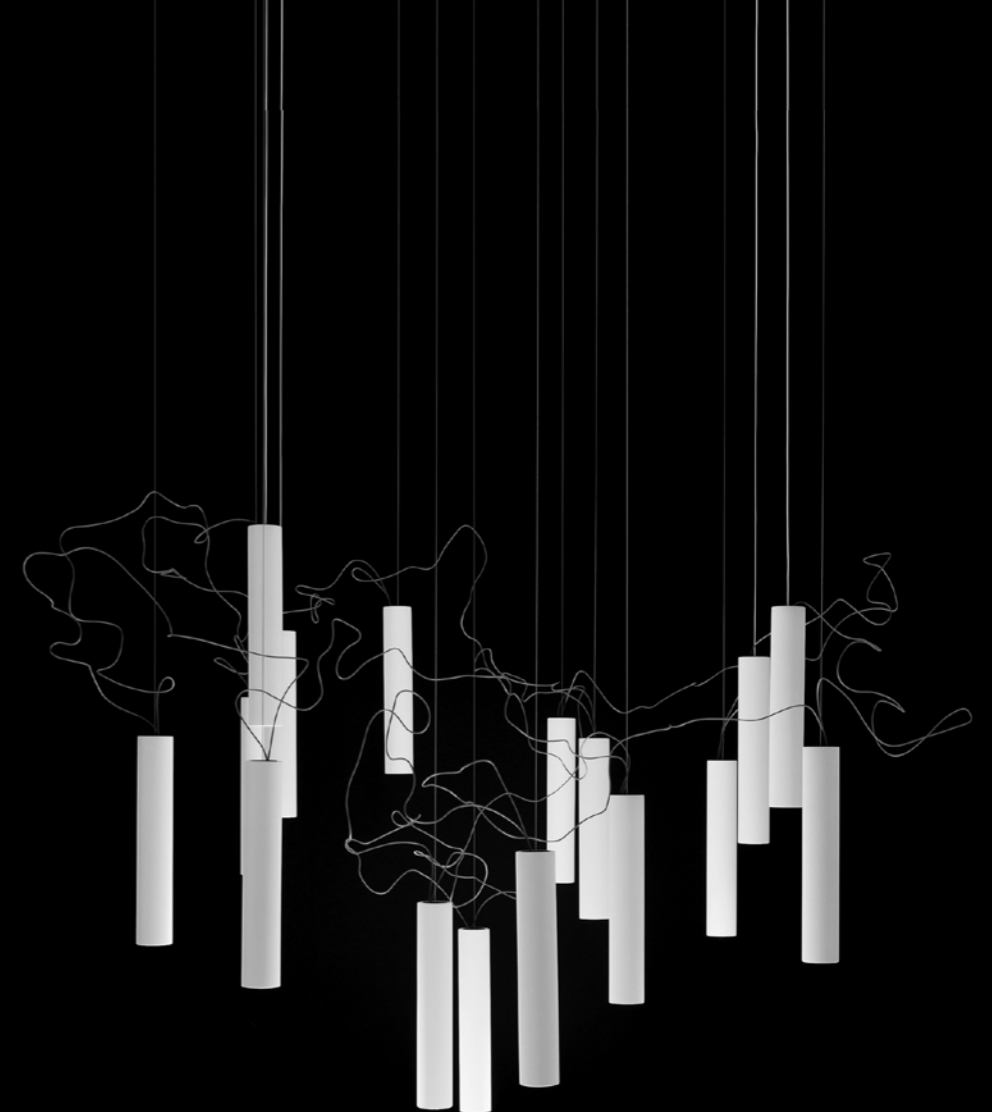

SOTTILE

Davide Groppi / 2023

A blade of light just 7 millimetres thick,
the expression of that purest and most essential part of our thought.
The surprise of an extremely thin, yet at the same time very bright, lamp.
Luminaire designed also to be powered by ENDLESS conductive tape.