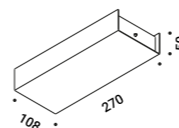

Ceiling driver / Driver da soffitto

Matt White	Input 120-240V - 50/60Hz Output 24V - 60W - IP20 DALI - PUSH - 1-10V - TRIAC	Max 3 modules	1A4740300.00.05	Not included