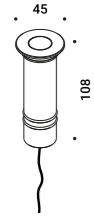

BUJO TRIM - 13°

Transparent filter
6,2W
24V DC
2700K - 239lm / 3000K - 246lm
CRI >90
Beam 13°
UGR <19
Driver not included

Matt Black - 2700K
Matt Black - 3000K

1A5160400.27.20
1A5160400.30.20