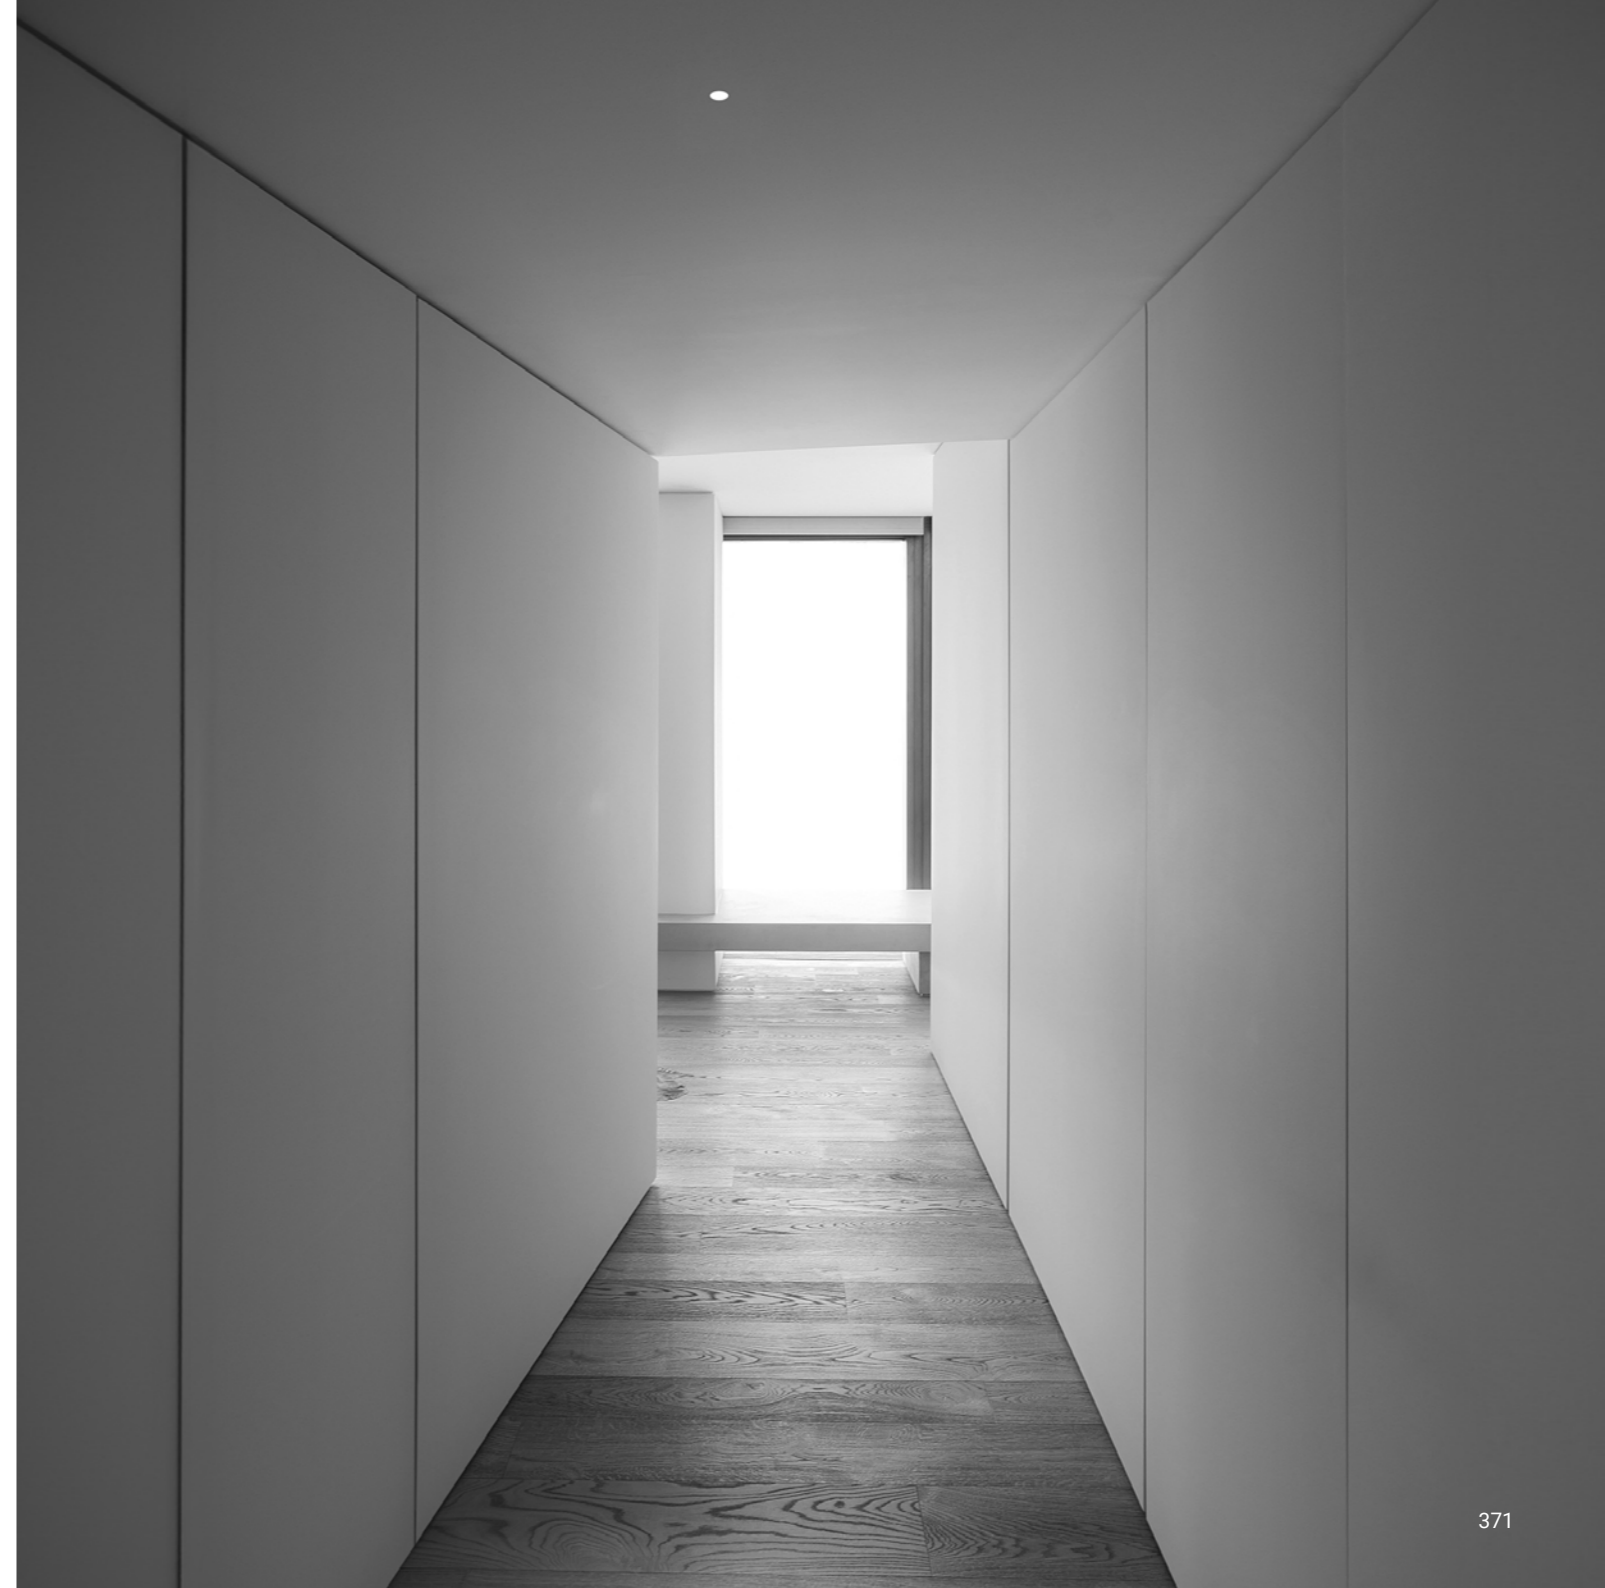

BUCO 58

/ 2021

Recessed / Direct / Indoor

Material Glass - Metal
Finish .03 Matt White .04 Matt Black

Note Recessed luminaire. Plasterboard hole: Ø 50 mm. Minimum space for recessed installation: 150 mm. *Apparecchio illuminante da incasso. Foro del cartongesso: Ø 50 mm. Spazio minimo per incasso: 150 mm.*

BUCO 58

7W
24V DC
2700K - 495lm / 3000K - 546lm
CRI >90
Beam 40°
Driver not included

CE IP67

Matt White - 2700K
Matt White - 3000K
Matt Black - 2700K
Matt Black - 3000K

1A1490300.27.20
1A1490300.30.20
1A1490400.27.20
1A1490400.30.20

Compulsory accessories / Accessori obbligatori

Drivers / Alimentatori

Driver / Alimentatore		Not included
110-240V	24V/25W/IP67/ON/OFF	1Z1120620

Optional accessories / Accessori opzionali

Installation kits / Kit d'installazione

Installation box / Cassaforma		Not included
Standard	Cut-out Ø 53 mm Minimum space for mounting 150 mm	1A1500000.00.00

Driver connector IP68 / Connettore driver IP68		Not included
	1 Piece	1A1660000.00.00