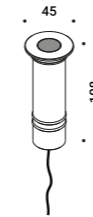

BUIO TRIM ELLIPTICAL

Black filter
6,2W
24V DC
2700K - 132lm / 3000K - 136lm
CRI >90
UGR <19
Driver not included
CE IP67

Matt Black - 2700K
Matt Black - 3000K

1A5150400.27.20
1A5150400.30.20