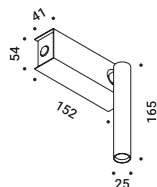

MIRA SWITCH
8W
110-240V - 50/60Hz
2700K - 327lm / 3000K - 352lm
CRI >90
Driver integrated
ON/OFF
CE IP20

Matt White - 2700K - ON/OFF
Matt White - 3000K - ON/OFF
Matt Black - 2700K - ON/OFF
Matt Black - 3000K - ON/OFF

1A2280300.27.00
1A2280300.30.00
1A2280400.27.00
1A2280400.30.00