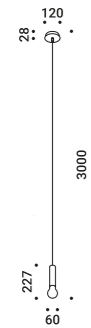

LED IS MORE

Davide Groppi / 2011

Suspension / Diffuse / Indoor

Material Metal - Methacrylate
Finish .03 Matt White

Note Suspension luminaire. Sanded methacrylate diffuser. Matt white rose. *Apparecchio illuminante a sospensione. Diffusore in metacrilato sabbato. Rosone bianco opaco. Cavo bianco. Rosone unico per più apparecchi su richiesta.*
White cable. Single rose for more than one lamp on request.