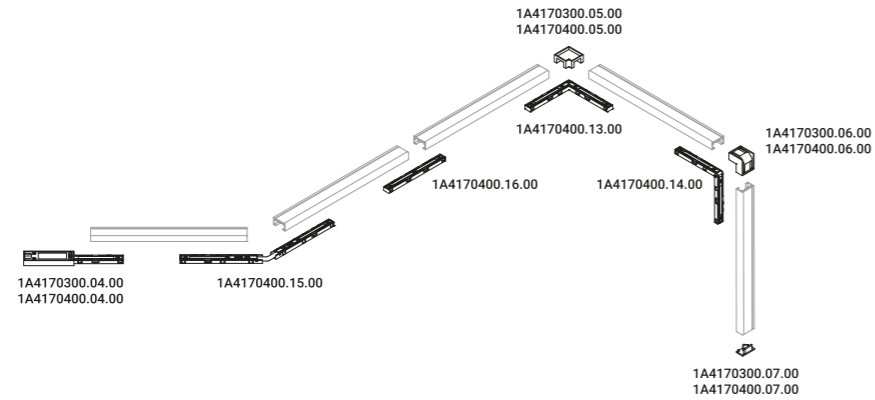

Layout example of
wall and ceiling version