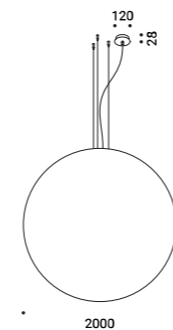

Standard - ON/OFF

|1A2840000.00.00 |

MOON 120
 Max 2x25W - E27
 100-240V - 50/60Hz
 ON/OFF
 Bulb not included
 CE IP20

Standard - ON/OFF

|1A2850000.00.00 |

MOON 200
 Max 4x25W - E27
 100-240V - 50/60Hz
 ON/OFF
 Bulb not included
 Transport excluded
 CE IP20