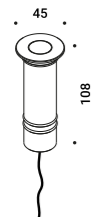

BUJO TRIM - 32°

Transparent filter
6,2W
24V DC
2700K - 279lm / 3000K - 288lm
CRI >90
Beam 32°
UGR <19
Driver not included

Matt Black - 2700K
Matt Black - 3000K

1A5170400.27.20
1A5170400.30.20