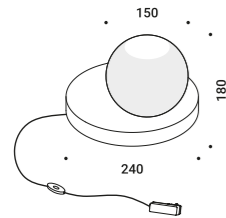

Table / Diffuse / Indoor

Material Glass - Oak wood
Finish .00 Standard

Note Table luminaire. Sanded glass ball. Oak wood base. Dimmer on the cable. *Apparecchio illuminante da tavolo. Sfera in vetro sabbiato. Base in legno di rovere. Dimmer lungo il cavo. Cavo nero.*