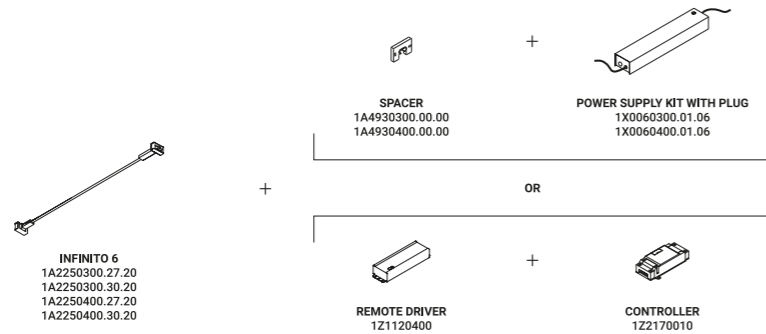

How to order - INFINITO 6