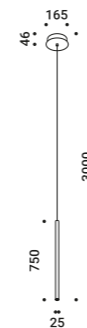

MISS 1
Ceiling driver version
6W
110-240V - 50/60Hz
2700K - 290lm / 3000K - 310lm
CRI >90
Driver integrated
1-10V
CE IP20

Matt White - 2700K - 1-10V	1A2960300.27.03
Matt White - 3000K - 1-10V	1A2960300.30.03
Matt Black - 2700K - 1-10V	1A2960400.27.03
Matt Black - 3000K - 1-10V	1A2960400.30.03
Brushed Brass - 2700K - 1-10V	1A2960800.27.03
Brushed Brass - 3000K - 1-10V	1A2960800.30.03
Total Black - 2700K - 1-10V	1A2962600.27.03
Total Black - 3000K - 1-10V	1A2962600.30.03