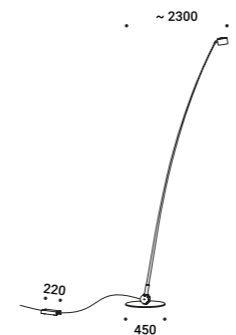

SAMPEI 440
Max 21W
220-240V - 50/60Hz
2700K - 1832lm / 3000K - 1915lm
CRI >90
Driver integrated
Dimmer on board
CE IP20

Matt White - 2700K - Dimmer on board
Matt White - 3000K - Dimmer on board
Matt Black - 2700K - Dimmer on board
Matt Black - 3000K - Dimmer on board

1A3760300.27.06
1A3760300.30.06
1A3760400.27.06
1A3760400.30.06