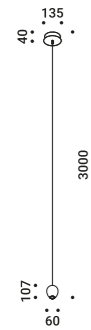

Suspension / Direct / Indoor

Material Metal
Finish .03 Matt White

Note Suspension luminaire. Matt white rose. White cable. *Apparecchio illuminante a sospensione. Rosone bianco opaco. Cavo bianco.*

OVO

Max 20W - GU4 - 12V
230-240V - 50/60Hz
ON/OFF
Bulb not included
CE IP20 0,5 m

Matt White - ON/OFF

| 1A2890300.00.00 |

Optional accessories / Accessori opzionali

Bulbs / Lampadine

LED - GU4 - MR11

Not included

12V - 4W - 24°
2700K - 200lm - CRI >80
Energy Efficiency G

1Y0330450