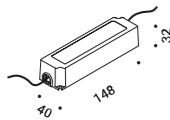

Compulsory accessories / Accessori obbligatori

Drivers / Alimentatori