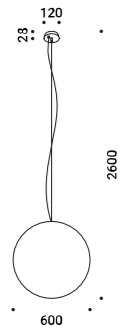

Suspension / Diffuse / Indoor

Material Japanese paper - PE
Finish .00 Standard

Note Suspension luminaire. PE and Japanese paper shade. Matt white rose. AISI 304 stainless steel suspension cable. White cable. Compulsory moisture barrier bag packaging for air and sea shipping. MOON 60 DE: version with dual emission and on/off. Transparent cable. For air and sea shipping: moisture barrier bag packaging compulsory for all models and wooden crate specifically compulsory for MOON 120 and MOON 200 models.

Apparecchio illuminante a sospensione. Paralume in PE e carta giapponese. Rosone bianco opaco. Cavo di sospensione in inox AISI 304. Cavo bianco. MOON 60 DE: versione a doppia emissione ed accensione. Cavo trasparente.

Per spedizioni aerea e via nave: sacco barriera obbligatorio per tutti i modelli e cassa in legno obbligatoria per modelli MOON 120 e MOON 200.

MOON 60
Max 15W - E27
100-240V - 50/60Hz
ON/OFF
Bulb not included
CE IP20

Standard - ON/OFF

|1A2820000.00.00 |