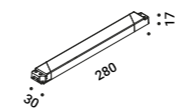

Driver / Alimentatore

100-240V	24V/50W/IP20/ON/OFF	Max 1 module	1Z1120490	Not included