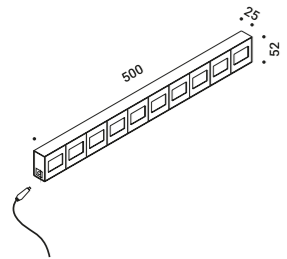

FILM

Alessandra Dallagiovanna - Davide Groppi / 2010

Objects-Wall / Diffuse / Indoor

Material Metal - Polycarbonate
Finish .00 Standard

Note Modular wall luminaire. Matt black support. Customised images not included. Module connector included. Black cable. *Apparecchio illuminante da parete componibile. Supporto nero opaco. Immagini personalizzabili non incluse. Connettore moduli incluso. Cavo nero.*

FILM
3W
5V DC
Driver not included
ON/OFF
CE IP20

Standard - ON/OFF

| 1A3410000.00.00 |

Compulsory accessories / Accessori obbligatori

Drivers / Alimentatori

Driver with plug / Alimentatore con spina		Not included
Matt Black	Input 110-240V - 50/60Hz Output 5V DC - 15W - IP40	1Z1470180

Driver / Alimentatore		Not included
100-240V	5V/17,5W/IP20/ON/OFF	1Z1120180