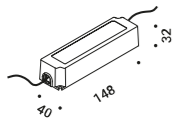

OUT 58

/ 2021

Recessed / Direct / Outdoor

Material Glass - Metal
Finish .10 Stainless Steel

Note Outdoor recessed luminaire. AISI 316L stainless steel body. *Apparecchio illuminante da esterno da incasso. Corpo in inox AISI 316L.*

OUT 58

7W
24V DC
3000K - 546lm
CRI >90
Driver not included
CE IP67

Stainless Steel - 3000K

1A1551000.30.20

Compulsory accessories / Accessori obbligatori

Installation kits / Kit d'installazione

Installation box / Cassaforma

Not included

Standard	Cut-out 55 mm Minimum space for mounting 110 mm	1A1560000.00.00

Drivers / Alimentatori

Driver / Alimentatore

Not included

110-240V	24V/25W/IP67/ON/OFF	1Z1120620

Optional accessories / Accessori opzionali

Installation kits / Kit d'installazione

Driver connector IP68 / Connettore driver IP68

Included

1 Piece	1A1660000.00.00