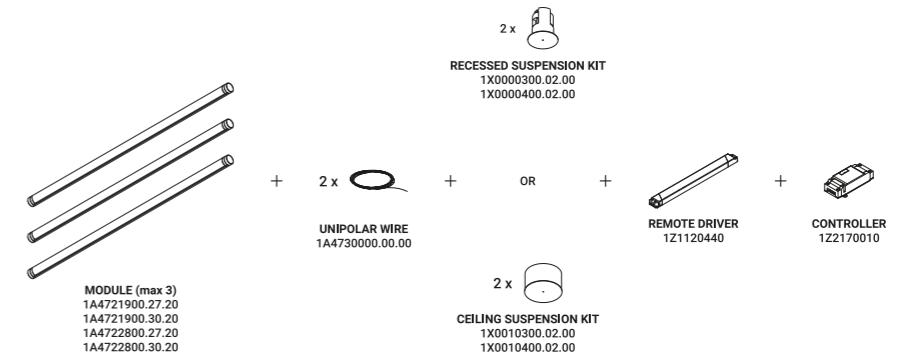

Suspension / Direct-Indirect / Indoor

Material	Metal - PMMA
Finish	.19 Polished Gold .28 Polished Black Chrome

Note Modular suspension luminaire. Adjustable along the horizontal axis. Transparent bar with refractive effect. LED module profile with matt black finish. Details with polished gold or black chrome finish. Matt white rose. Possibility for the luminaire to be powered by ENDLESS conductive tape and by dedicated voltage/current (Max 48V DC - Max 150W - Max 4A). See page: ENDLESS.