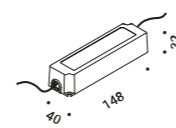

Drivers / Alimentatori

Driver / Alimentatore		Not included
110-240V	24V/25W/IP67/ON/OFF	1Z1120620