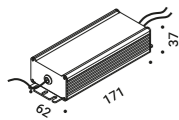

Compulsory accessories / Accessori obbligatori

Drivers / Alimentatori