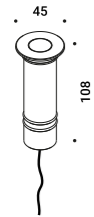

BUJO TRIM - 25°

Transparent filter
6,2W
24V DC
2700K - 300lm / 3000K - 309lm
CRI >90
Beam 25°
UGR <19
Driver not included

Matt Black - 2700K
Matt Black - 3000K

1A5180400.27.20
1A5180400.30.20