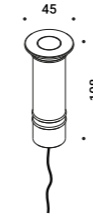

BUJO TRIM ELLIPTICAL

Transparent filter
6,2W
24V DC
2700K - 263lm / 3000K - 271lm
CRI >90
UGR <19
Driver not included

Matt Black - 2700K
Matt Black - 3000K

1A5190400.27.20
1A5190400.30.20