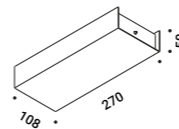

Compulsory accessories / Accessori obbligatori

Drivers / Alimentatori

Ceiling driver / Driver da soffitto

Matt White	Input 220-240V - 50/60Hz Output 24V - 21W - IP20 DALI - PUSH - 1-10V - TRIAC	Max 1 module	1A4780300.00.05	Not included