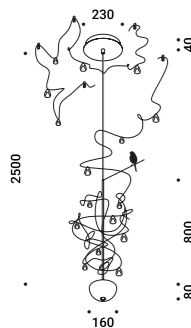

LOUIS XIV 1
Ceiling driver version
16,5W
110-240V - 50/60Hz
2700K - Up 890lm - Down 210lm /
3000K - Up 936lm - Down 235lm
CRI >90
Down UGR <19
Driver integrated
DALI - PUSH - 1-10V
CE IP20

Polished Gold - 2700K - DALI - PUSH - 1-10V | 1A4361900.27.07
Polished Gold - 3000K - DALI - PUSH - 1-10V | 1A4361900.30.07