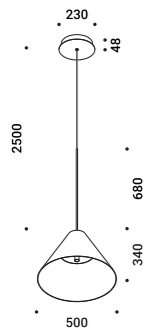

SOTTOSOPRA 1

Ceiling driver version
24W
100-240V - 50/60Hz
2700K - Down 228lm - Up 1827lm /
3000K - Down 245lm - Up 1876lm
CRI >90
UGR <19
Driver integrated
DALI - PUSH - 1-10V
CE IP20

Matt White - 2700K - DALI - PUSH - 1-10V | 1A4540300.27.07
Matt White - 3000K - DALI - PUSH - 1-10V | 1A4540300.30.07