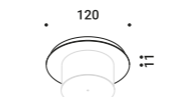

Optional accessories / Accessori opzionali

Suspension kits / Kit di sospensione