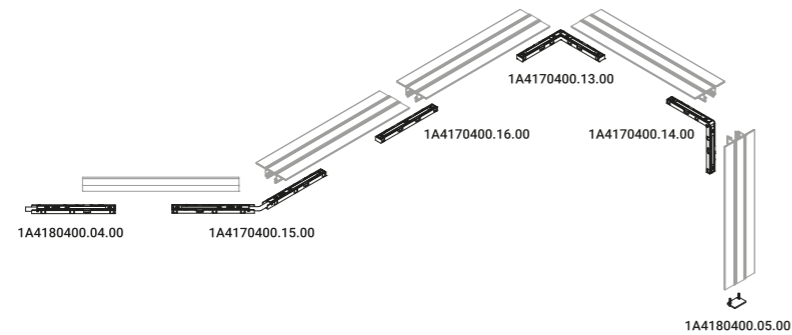

Layout example of
recessed version

Systems / Direct / Indoor

Material

Finish .04 Matt Black

Note

Ceiling and wall track system operating at 48V DC. Possibility for the luminaire to be powered by ENDLESS system (Max 48V DC - Max 150W - Max 4A) and to be used, on the same circuit, with the ENDLESS models. See page: ENDLESS.

Sistema a binario da soffitto e parete funzionante a 48V DC. Alimentabile anche con il sistema ENDLESS (Max 48V DC - Max 150W - Max 4A) ed utilizzabile, sullo stesso circuito, con i modelli ENDLESS. Vedi pagina ENDLESS.

Compulsory accessories / Accessori obbligatori

Installation kits for wall and ceiling track / Kit d'installazione per binario da parete e soffitto

Wall and ceiling track - 1 m / Binario da parete e soffitto - 1 m		Not included
Matt White	1A4170300.01.00	
Matt Black	1A4170400.01.00	

Wall and ceiling track - 2 m / Binario da parete e soffitto - 2 m		Not included
Matt White	1A4170300.02.00	
Matt Black	1A4170400.02.00	

Wall and ceiling track - 3 m / Binario da parete e soffitto - 3 m		Not included
Matt White	1A4170300.03.00	
Matt Black	1A4170400.03.00	

Power connector / Elemento di alimentazione		Not included
Matt White	1A4170300.04.00	
Matt Black	1A4170400.04.00	

End cap / Tappo di chiusura		Not included
Matt White	1A4170300.07.00	
Matt Black	1A4170400.07.00