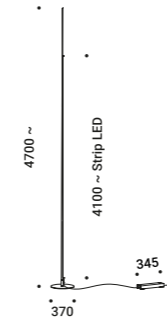

Floor / Indirect / Indoor

Material Glass fiber - Metal
Finish .04 Matt Black

Note Floor luminaire. Dimmer on the cable. Black cable.

Apparecchio illuminante da terra. Dimmer lungo il cavo. Cavo nero.

ORIGINE 490
35W
24V DC
2700K - 3760lm / 3000K - 4051lm
CRI >80
Driver included
Dimmer on board
CE IP20

Matt Black - 2700K - Dimmer on board
Matt Black - 3000K - Dimmer on board

1A2320400.27.06
1A2320400.30.06