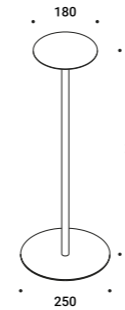

Optional accessories / Accessori opzionali

Other accessories / Altri accessori

USB to USB-C cable / Cavo da USB a USB-C

Included

Matt Black Length 1 m
 1Z0000132

Table / Tavolino

Not included

Matt White 1A4020300.00.00
 Matt Black 1A4020400.00.00