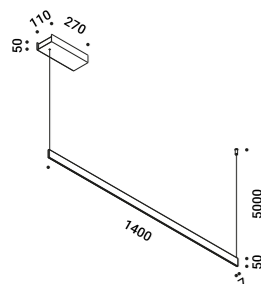

Suspension / Direct / Indoor

Material Metal
Finish .29 Brushed Bronze .36 Brushed Black

Note Suspension luminaire. Matt white rose. AISI 304 stainless steel suspension cable. Black cable. Luminaire designed to be powered by our ENDLESS conductive tape and dedicated voltage/current (Max 48V DC - Max 150W - Max 4A). See page: ENDLESS. SOTTILE 1 DE and SOTTILE 2 DE: dual emission version. SOTTILE 2 and SOTTILE 2 DE: version with power cable only and without rose.

Apparecchio illuminante a sospensione. Rosone bianco opaco. Cavo di sospensione in inox AISI 304. Cavo nero. Alimentabile anche con il tape conduttivo ENDLESS e tensione/corrente dedicata (Max 48V DC - Max 150W - Max 4A). Vedi pagina ENDLESS. SOTTILE 1 DE e SOTTILE 2 DE: versione a doppia emissione. SOTTILE 2 e SOTTILE 2 DE: versione con solo il cavo di alimentazione e senza rosone.

SOTTILE 1

Ceiling driver version
22W
220-240V - 50/60Hz
2700K - 1692lm / 3000K - 1855lm
CRI >90
Driver integrated
DALI - PUSH - 1-10V - TRIAC

CE IP20

Brushed Bronze - 2700K - DALI - PUSH - 1-10V - TRIAC	1A4232900.27.05
Brushed Bronze - 3000K - DALI - PUSH - 1-10V - TRIAC	1A4232900.30.05
Brushed Black - 2700K - DALI - PUSH - 1-10V - TRIAC	1A4233600.27.05
Brushed Black - 3000K - DALI - PUSH - 1-10V - TRIAC	1A4233600.30.05