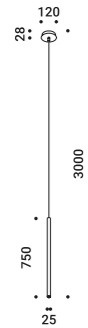

MISS ENDLESS

Endless version only
5,5W - 0,14A
48V DC - 50/60Hz
2700K - 290lm / 3000K - 310lm
CRI >90
Driver not included
See page ENDLESS
CE IP20 TE

Matt White - 2700K
Matt White - 3000K
Matt Black - 2700K
Matt Black - 3000K
Brushed Brass - 2700K
Brushed Brass - 3000K
Total Black - 2700K
Total Black - 3000K

1A2960300.27.40
1A2960300.30.40
1A2960400.27.40
1A2960400.30.40
1A2960800.27.40
1A2960800.30.40
1A2962600.27.40
1A2962600.30.40