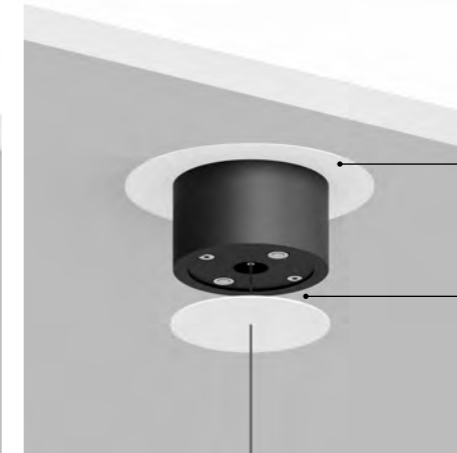

SUSPENSION KITS / KIT DI SOSPENSIONE

Ceiling suspension kit / Kit di sospensione da soffitto

Back plate for masonry ceilings
Back plate per soffitti in muratura

Magnetic fixing
Fissaggio magnetico

Version	Use	Product reference	Finish	Code		
Ceiling suspension kit.01	For suspension cables	REFLEX S 1	Matt White	1X0010300.01.00		
		REFLEX S 2				
		SHANGHAI 1				
		SHANGHAI 2				
		SOTTILE 1				
Ceiling suspension kit.02	For electrical cables	SOTTILE 1 DE	Matt Black	1X0010400.01.00		
		SOTTILE 2				
		SOTTILE 2 DE				
		MAGIA			Matt White	1X0010300.02.00
		MAGIA			Matt Black	1X0010400.02.00
Ceiling suspension kit.03	For suspension cables	MASAI 1	Matt White	1X0010300.03.00		
		MASAI 2				
		SPY DE			Matt Black	1X0010400.03.00
Ceiling suspension kit.04	For electrical cables	ASINTOTO	Matt White	1X0010300.04.00		
		REFLEX S 2				
		SHANGHAI 2			Matt Black	1X0010400.04.00
Back plate	For masonry ceilings	SOTTILE 2	Matt White	1X0050300.01.00		
		SOTTILE 2 DE