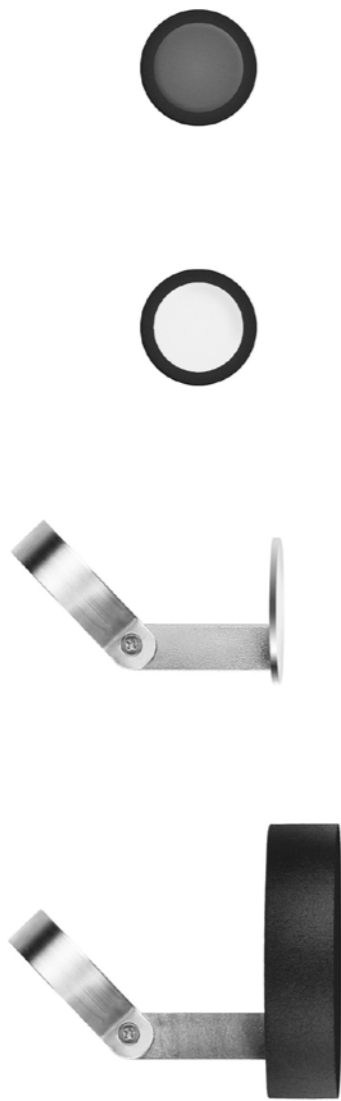

Compulsory accessories / Accessori obbligatori

Installation kits / Kit d'installazione

Wall bracket / Staffa da parete		Not included
Stainless Steel	Brushed INOX	1A4431000.00.00

Ceiling rose / Rosone		Not included
Matt Black	Brushed INOX	1A4441000.00.00

Earth spike / Picchetto		Not included
Stainless Steel	Brushed INOX	1A4451000.00.00

Tree strap / Cinghia per albero		Not included
Standard	Length 1 m	1A4590000.00.00

Drivers / Alimentatori

Driver / Alimentatore		Not included
110-240V	24V/25W/IP67/ON/OFF	1Z1120620