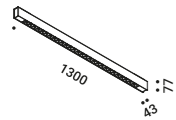

SPY PL

/ 2022

Ceiling / Direct / Indoor

Material Metal - Polycarbonate
Finish .03 Matt White

Note Ceiling luminaire.

Apparecchio illuminante da soffitto.

SPY PL

39W
110-240V - 50/60Hz
3000K - 4292lm
CRI >80
UGR <19
Driver integrated
DALI
CE IP20

Matt White - 3000K - DALI

| 1A2930300.30.01 |