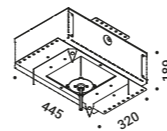

Trapdoor for plasterboard 12,5 mm / Botola per cartongesso 12,5 mm				Not included
Standard	Cut-out 415x415 mm	NULLA	1A3790000.00.00	

Masonry Box / Cassaforma per laterizio				Not included
Standard		NULLA 18	1A2390000.00.00	