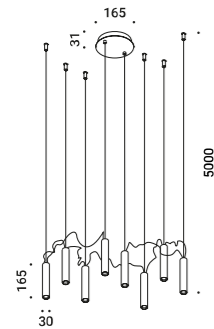

Suspension / Direct / Indoor

Material Metal
Finish .03 Matt White .26 Total Black

Note Suspension luminaire. Matt white rose and red cables for the matt white finish. Matt black rose and anthracite grey cables for the matt black finish. AISI 304 stainless steel suspension cables. *Apparecchio illuminante a sospensione. Rosone bianco opaco e cavi rossi per la finitura bianco opaco. Rosone nero opaco e cavi grigio antracite per la finitura nero opaco. Cavi di sospensione in inox AISI 304.*

SIMBIOSI

15W
110-240V - 50/60Hz
2700K - 931lm / 3000K - 960lm
CRI >90
Driver integrated
DALI
CE IP20

Matt White - 2700K - DALI
Matt White - 3000K - DALI
Total Black - 2700K - DALI
Total Black - 3000K - DALI

1A2870300.27.01
1A2870300.30.01
1A2872600.27.01
1A2872600.30.01