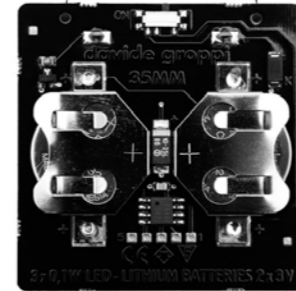

35MM
0,3W
ON/OFF
Batteries 2xCR2032 included
CE IP20

Standard - ON/OFF

|1A2640000.00.00 |

BUGIA

Daide Groppi / 2018

A lightweight and soft light.
A lamp designed to enjoy wonderful diffuse light but without an electrical cable.