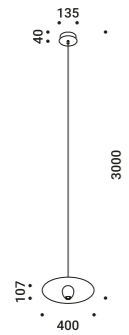

OVONELPIATTO

Massimiliano Alajmo - Raffaele Alajmo / 2010

Suspension / Direct / Indoor

Material Metal
Finish .03 Matt White

Note Suspension luminaire. Matt white rose. White cable. *Apparecchio illuminante a sospensione. Rosone bianco opaco. Cavo bianco.*

OVONELPIATTO

Max 20W - GU4 - 12V
230-240V - 50/60Hz
ON/OFF
Bulb not included
CE IP20 0,5 m

Matt White - ON/OFF

1A2880300.00.00

Optional accessories / Accessori opzionali

Bulbs / Lampadine

LED - GU4 - MR11

Not included

12V - 4W - 24°
2700K - 200lm - CRI >80
Energy Efficiency G

1Y0330450