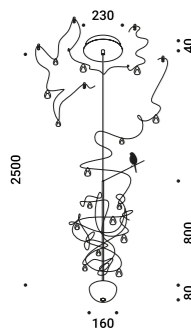

Suspension / Direct-Indirect / Indoor

Material Glass - Metal
Finish .19 Polished Gold

Note Suspension luminaire. Eighty crystal drops and a bird. Natural brass branches. Structure with polished gold finish. Matt white rose. Dual emission and on/off. White cable. LOUIS XIV 2: version with power cable only and without rose. *Apparecchio illuminante a sospensione. Ottanta gocce in cristallo e un uccellino. Rami in ottone naturale. Struttura con finitura oro lucido. Rosone bianco opaco. Doppia emissione ed accensione. Cavo bianco. LOUIS XIV 2: versione con solo il cavo di alimentazione e senza rosone.*

LOUIS XIV 1
Ceiling driver version
16,5W
110-240V - 50/60Hz
2700K - Up 890lm - Down 210lm /
3000K - Up 936lm - Down 235lm
CRI >90
Down UGR <19
Driver integrated
TRIAC/IGBT
CE IP20

Polished Gold - 2700K - TRIAC/IGBT | 1A4361900.27.02
Polished Gold - 3000K - TRIAC/IGBT | 1A4361900.30.02