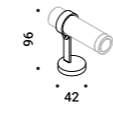

Ceiling rose / Rosone		Not included
Matt Black	Brushed INOX	1A4441000.00.00

Earth spike / Picchetto		Not included
Stainless Steel	Brushed INOX	1A4451000.00.00

Tree strap / Cinghia per albero		Not included
Standard	Length 1 m	1A4590000.00.00