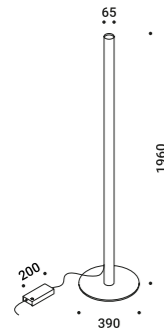

MISTER

Omar Carraglia / 2013

Floor / Indirect / Indoor

Material Metal - Methacrylate

Finish .03 Matt White .04 Matt Black

Note Floor luminaire. Dimmer on the cable. White cable for the matt white finish, black cable for the matt black finish. *Apparecchio illuminante da terra. Dimmer lungo il cavo. Cavo bianco per la finitura bianco opaco e cavo nero per la finitura nero opaco.*

MISTER

33W

110-240V - 50/60Hz

2700K - 2771lm / 3000K - 2884lm

CRI >90

Driver integrated

Dimmer on board

CE IP20

Matt White - 2700K - Dimmer on board

1A2750300.27.06

Matt White - 3000K - Dimmer on board

1A2750300.30.06

Matt Black - 2700K - Dimmer on board

1A2750400.27.06

Matt Black - 3000K - Dimmer on board

1A2750400.30.06