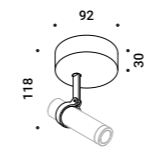

Ceiling rose / Rosone		Not included
Matt Black	Brushed INOX	1A4441000.00.00

Earth spike / Picchetto		Not included
Stainless Steel	Brushed INOX	1A4451000.00.00

Tree strap / Cinghia per albero		Not included
Standard	Length 1 m	1A4590000.00.00