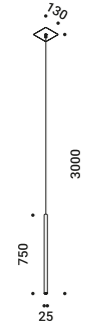

MISS 2

Remote driver version
4W
Max 350mA DC
2700K - 290lm / 3000K - 310lm
CRI >90
Driver not included
CE IP20

Matt White - 2700K
Matt White - 3000K
Matt Black - 2700K
Matt Black - 3000K
Brushed Brass - 2700K
Brushed Brass - 3000K
Total Black - 2700K
Total Black - 3000K

1A2970300.27.20
1A2970300.30.20
1A2970400.27.20
1A2970400.30.20
1A2970800.27.20
1A2970800.30.20
1A2972600.27.20
1A2972600.30.20