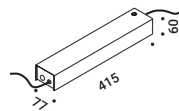

Driver with plug / Alimentatore con spina		Not included
Matt White	Input 100-240V - 50/60Hz Output 48V - 150W - Max 3,125A IP20 - ON/OFF	1A0260300.00.00
Matt Black	Input 100-240V - 50/60Hz Output 48V - 150W - Max 3,125A IP20 - ON/OFF	1A0260400.00.00