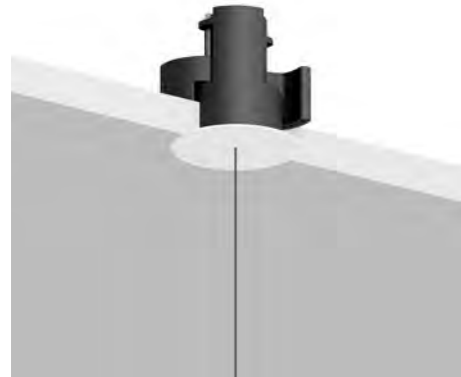

SUSPENSION KITS / KIT DI SOSPENSIONE

Recessed suspension kit / Kit di sospensione da incasso

Suspension kit for 12,5 mm plasterboard
Plasterboard cut-out Ø 44 mm
Minimum space for mounting 70 mm

Kit di sospensione per cartongesso 12,5 mm
Dimensioni taglio cartongesso Ø 44 mm
Spazio minimo per incasso 70 mm

Magnetic fixing
Fissaggio magnetico

Version	Use	Product reference	Finish	Code		
Recessed suspension kit.01	For suspension cables	REFLEX S 1	Matt White	1X0000300.01.00		
		REFLEX S 2				
		SHANGHAI 1				
		SHANGHAI 2				
		SOTTILE 1				
Recessed suspension kit.02	For electrical cables	SOTTILE 1 DE	Matt Black	1X0000400.01.00		
		SOTTILE 2				
		SOTTILE 2 DE				
		MAGIA			Matt White	1X0000300.02.00
		MAGIA			Matt Black	1X0000400.02.00
Recessed suspension kit.03	For suspension cables	MASAI 1	Matt White	1X0000300.03.00		
		MASAI 2				
		SPY DE			Matt Black	1X0000400.03.00
Recessed suspension kit.04	For electrical cables	ASINTOTO	Matt White	1X0000300.04.00		
		REFLEX S 2				
		SHANGHAI 2			Matt Black	1X0000400.04.00
Recessed suspension kit.05	For electrical cables	SOTTILE 2	Matt White	1X0000300.05.00		
		SOTTILE 2 DE			Matt Black	1X0000400.05.00