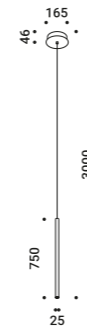

MISS 1
Ceiling driver version
6W
110-240V - 50/60Hz
2700K - 290lm / 3000K - 310lm
CRI >90
Driver integrated
PUSH
CE IP20

Matt White - 2700K - PUSH	1A2960300.27.04
Matt White - 3000K - PUSH	1A2960300.30.04
Matt Black - 2700K - PUSH	1A2960400.27.04
Matt Black - 3000K - PUSH	1A2960400.30.04
Brushed Brass - 2700K - PUSH	1A2960800.27.04
Brushed Brass - 3000K - PUSH	1A2960800.30.04
Total Black - 2700K - PUSH	1A2962600.27.04
Total Black - 3000K - PUSH	1A2962600.30.04