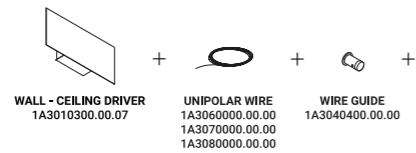

Systems / Direct / Indoor

Material Metal - PA
Finish .04 Matt Black

Note Special unipolar wire stretched from wall to wall. Max 4 Spots. Possibility for the luminaire to be powered by ENDLESS conductive tape and by dedicated voltage/current (Max 48V DC - Max 150W - Max 4A). See page: ENDLESS.