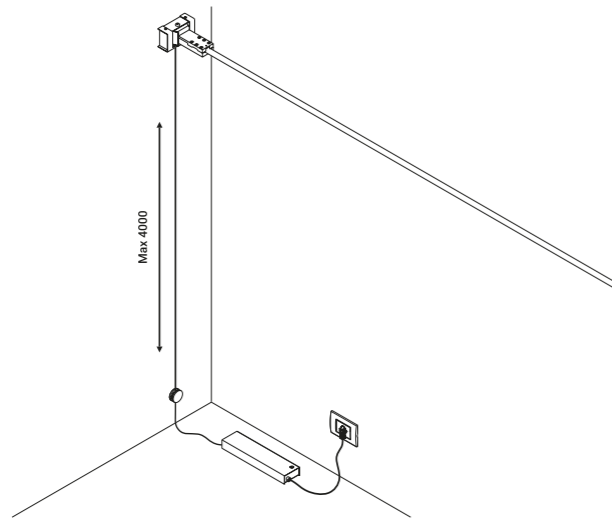

Example of installation with driver with plug