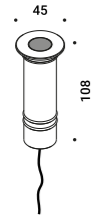

Driver / Alimentatore	Not included
110-240V 24V/25W/IP67/ON/OFF	1Z1120620

BUIO - TRIM

Maurici Ginés / 2023

Recessed / Direct / Outdoor

Material

Finish .04 Matt Black

Note Outdoor luminaire. Available with transparent or black glass. Black cable (1 m). *Apparecchio illuminante da esterno. Disponibile con vetro trasparente o nero. Cavo nero (1 m).*