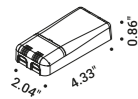

Driver	Not included
220-240V(100-127V) 500mA/20W(15W)/IP20/DALI	1Z0241180.500

Driver	Not included
220-240V(100-127V) 500mA/20W(15W)/IP20/PUSH - 1-10V	1Z0240870.500