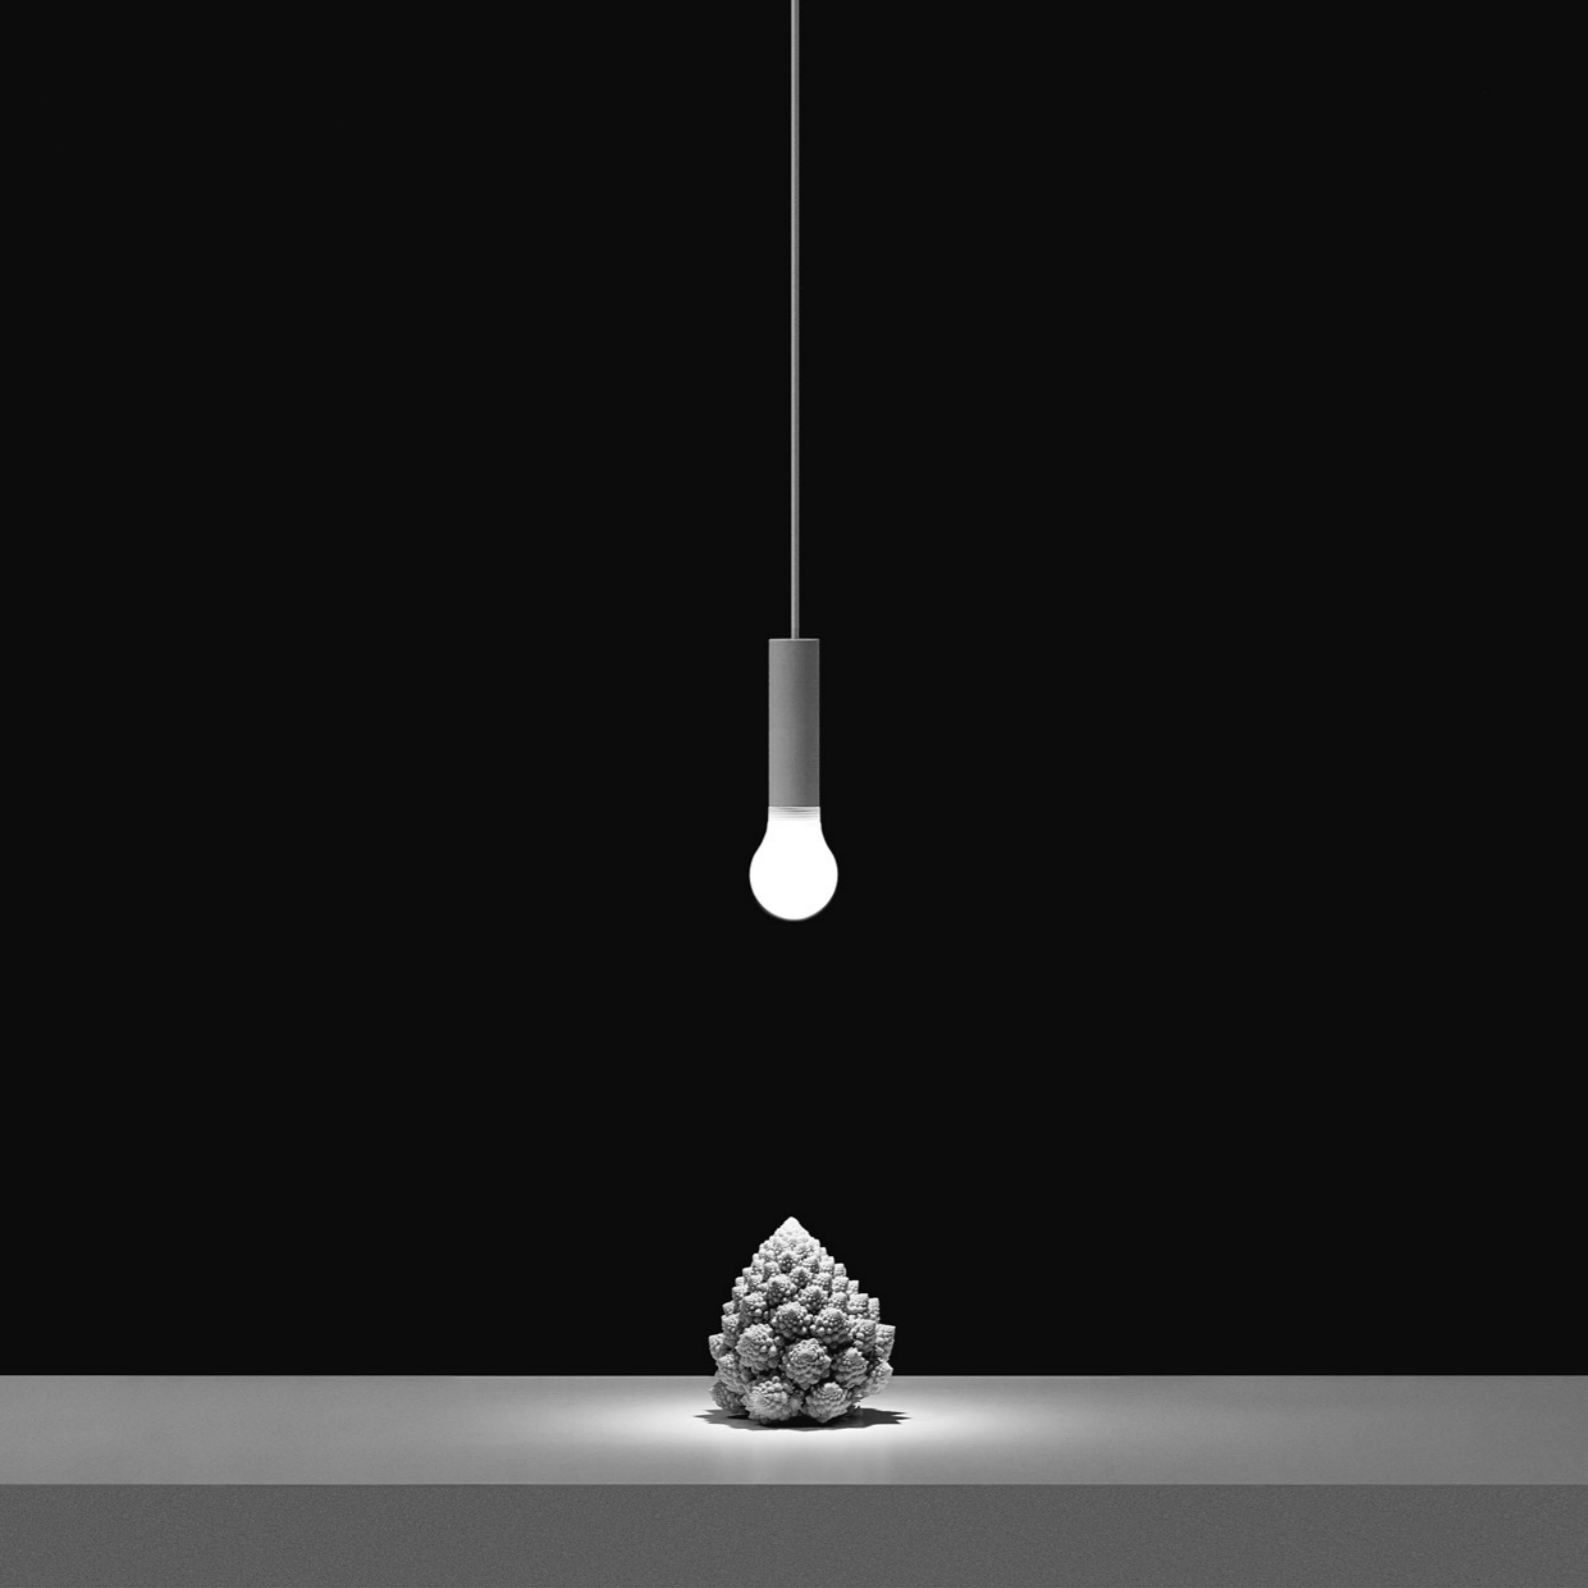

### Sloped ceiling suspension kit

Not included

Nickel plated - 1 Piece

1A0510000.00.00

**LED IS MORE**

Daide Groppi / 2011

A tribute to Mies van der Rohe and his Less is More.  
The project represents a light icon in a LED key,  
with a peculiar attention to energy savings and the quality of light.