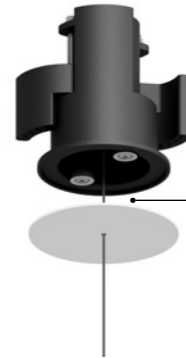

SUSPENSION KITS

Recessed suspension kit

Suspension kit for 0.49" plasterboard
Plasterboard cut-out Ø 1.73"
Minimum space for mounting 2,76"

Magnetic fixing
Fissaggio magnetico

Version	Use	Product reference	Finish	Code		
Recessed suspension kit.01	For suspension cables	REFLEX S 1	Matt White	1X0000300.01.00		
		REFLEX S 2				
		SHANGHAI 1				
		SHANGHAI 2				
		SOTTILE 1				
Recessed suspension kit.02	For electrical cables	SOTTILE 1 DE	Matt Black	1X0000400.01.00		
		SOTTILE 2				
		SOTTILE 2 DE				
		MAGIA			Matt White	1X0000300.02.00
		MAGIA			Matt Black	1X0000400.02.00
Recessed suspension kit.03	For suspension cables	MASAI 1	Matt White	1X0000300.03.00		
		MASAI 2	Matt Black	1X0000400.03.00		
Recessed suspension kit.04	For electrical cables	ASINTOTO	Matt White	1X0000300.04.00		
		REFLEX S 2	Matt Black	1X0000400.04.00		
		SHANGHAI 2				
Recessed suspension kit.05	For electrical cables	SOTTILE 2	Matt White	1X0000300.05.00		
		SOTTILE 2 DE			Matt Black	1X0000400.05.00