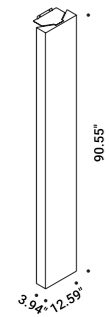

# BANNER

Mauro Ferrari / 2004

Floor / Indirect / Indoor

Material Metal - Polycarbonate

Finish .03 Matt White

Note Floor lamp with wall fixing. Connection cable not included.