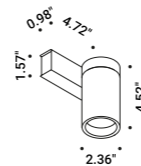

DOT P ENDLESS

ENDLESS version only
13W - 0,34A
48V DC
2700K / 3000K
CRI >97
Driver not included
See page ENDLESS

Matt White - 2700K
Matt White - 3000K
Matt Black - 2700K
Matt Black - 3000K

1A2340303.27.40
1A2340303.30.40
1A2340403.27.40
1A2340403.30.40