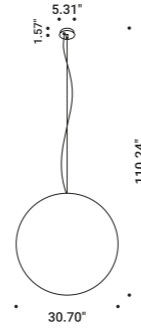

MOON 80
Max 25W - E26
120V - 60Hz
ON/OFF
Bulb not included
Moisture barrier bag included

Standard - ON/OFF

| 1A2840003.00.00 |