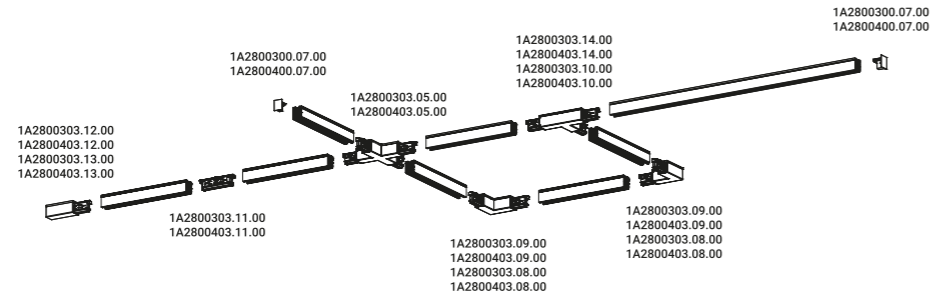

## BINARIO TRIFASE

/ 2007

Pure line in space.  
Our Sistema track holds the light solution Dot.

**Power right connector and power left connector installation**

Systems / Direct / Indoor

Material Metal - Polycarbonate