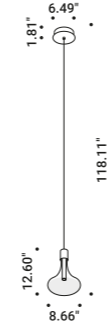

CATHODE 1

Ceiling driver version
6W
120V - 60Hz
2700K - 264lm / 3000K - 284lm
CRI >90
Driver integrated
1-10V

Matt White - 2700K - 1-10V
Matt White - 3000K - 1-10V
Brushed Brass - 2700K - 1-10V
Brushed Brass - 3000K - 1-10V

1A2980303.27.03
1A2980303.30.03
1A2980803.27.03
1A2980803.30.03