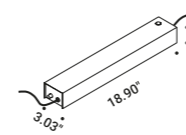

Driver with plug		Not included
Matt White	Input 120V - 60Hz Output 48V - 90W - Max 1,875A IP20 - Dimmer on board	1A1800303.00.06
Matt Black	Input 120V - 60Hz Output 48V - 90W - Max 1,875A IP20 - Dimmer on board	1A1800403.00.06