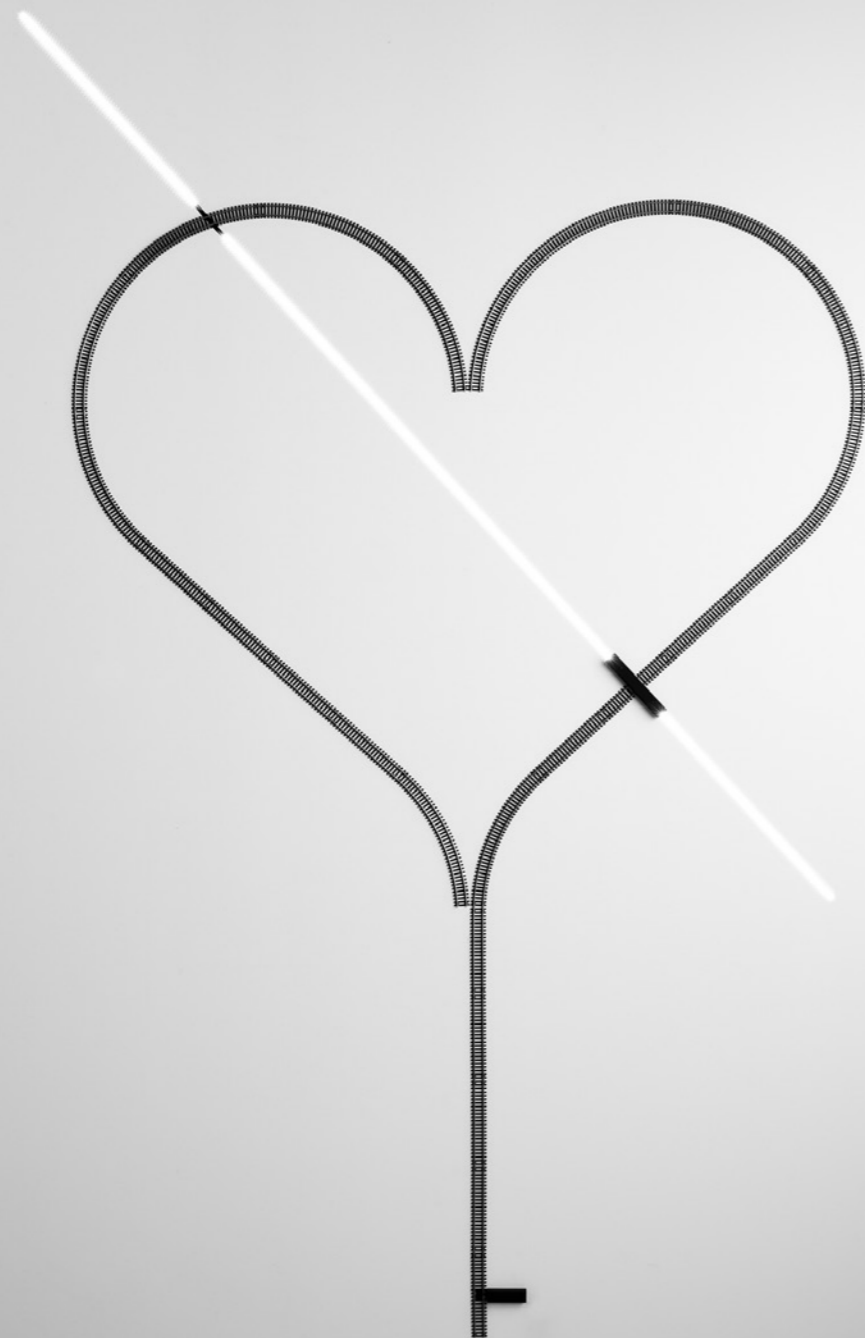

A ready-made project to design the space with a sense of irony and weightlessness. The tracks of an electric train can be used to draw a heart, but also to conduct electricity. Rail is the boundary between usefulness and show, between art and design.