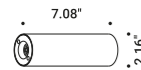

Other accessories

Rechargeable battery

Included

Matt White   12V DC - NiMH 3700mAh

1A2620300.00.00