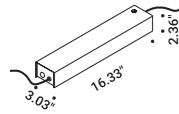

Compulsory accessories

Drivers for ENDLESS ON/OFF system and CASAMBI

Driver with plug		Not included
Matt White	Input 120V - 60Hz Output 48V - 60W - Max 1,25A IP20 - ON/OFF	1A1330303.00.00
Matt Black	Input 120V - 60Hz Output 48V - 60W - Max 1,25A IP20 - ON/OFF	1A1330403.00.00