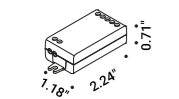

Controller Casambi - Tunable white		Not included	
		FLASH 5 TW / FLASH 10 TW / FLASH 5 DE TW / FLASH 10 DE TW	1Z0830880

Optional accessories

Installation kits

Spacer		Not included	
Matt White	For driver kit with plug	FLASH 6 / FLASH 12	1A4930300.00.00
Matt Black	For driver kit with plug	FLASH 6 / FLASH 12	1A4930400.00.00