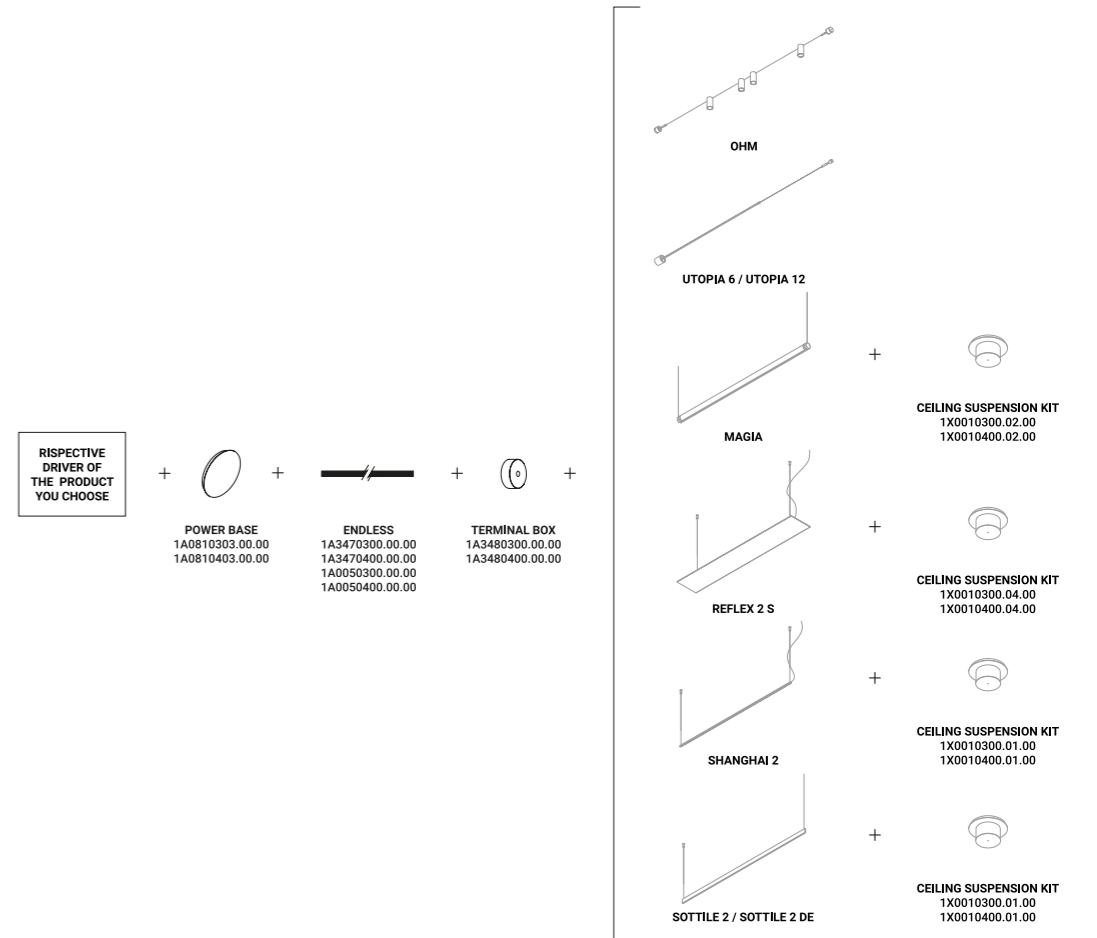

ENDLESS conductive tape
used with voltage/current
other than 48V DC