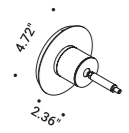

<b>Tie rods (positive/negative)</b>				Not included
Matt White	2 Pieces		1A3020303.00.00	

<b>Unipolar wire - 472.44"</b>				Not included
	Max 60V DC		1A3060000.00.00	

<b>Unipolar wire - 944.88"</b>				Not included
	Max 60V DC		1A3070000.00.00	