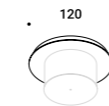

Version	Use	Product reference	Finish	Code		
Ceiling suspension kit.01	For suspension cables	REFLEX S 1	Matt White	1X0010300.01.00		
		REFLEX S 2				
		SHANGHAI 1				
		SHANGHAI 2				
		SOTTILE 1				
Ceiling suspension kit.02	For electrical cables	SOTTILE 1 DE	Matt Black	1X0010400.01.00		
		SOTTILE 2				
		SOTTILE 2 DE				
		MAGIA			Matt White	1X0010300.02.00
		MAGIA			Matt Black	1X0010400.02.00
Ceiling suspension kit.03	For suspension cables	MASAI 1	Matt White	1X0010300.03.00		
		MASAI 2	Matt Black	1X0010400.03.00		
Ceiling suspension kit.04	For electrical cables	ASINTOTO	Matt White	1X0010300.04.00		
		REFLEX S 2	Matt Black	1X0010400.04.00		
		SHANGHAI 2				
Back plate	For masonry ceilings	SOTTILE 2	Matt White	1X0050300.01.00		
		SOTTILE 2 DE