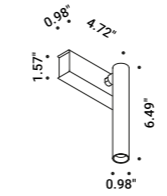

MIRA ENDLESS

ENDLESS version only
6W - 0,16A
48V DC
2700K - 327lm / 3000K - 352lm
CRI >90
Driver not included
See page ENDLESS

Matt White - 2700K
Matt White - 3000K
Matt Black - 2700K
Matt Black - 3000K

1A2280303.27.40
1A2280303.30.40
1A2280403.27.40
1A2280403.30.40