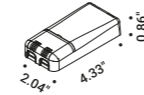

Driver Not included			
220-240V(100-127V)	24V/20W(15W)/IP20/PUSH	NULLA / NULLA 18 / NULLA 25	1Z0240870.24