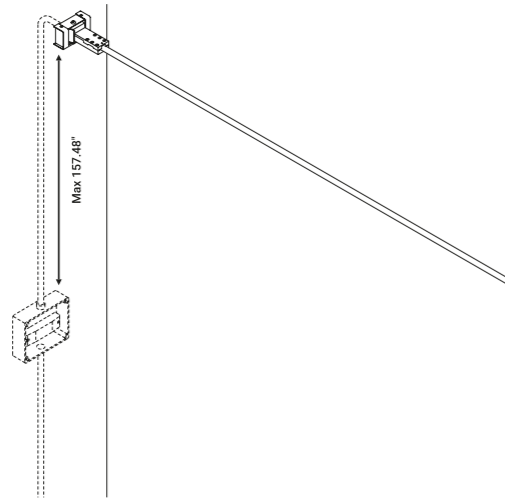

Example of installation with remote driver