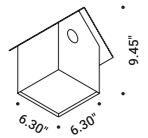

**IMU**

Omar Carraglia / 2013

Light has found a home.  
A lamp designed to welcome, illuminating the entrance.

Wall-Outdoor / Direct / Outdoor

Material Metal  
 Finish .00 Standard

Note Outdoor wall luminaire. Matt black body and matt red top cover. Red hole light.