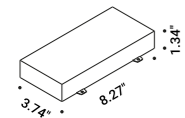

Driver				Not included
120-277V	24V/96W/IP20/TRIAC - 1-10V	Max 3 modules	1Z2020060