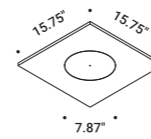

**Optional accessories**

Installation kits

<b>Circular plasterboard panel 0.49"</b>		Not included
Standard	Cut-out 15.75" x 15.75" Minimum space for mounting Ø 4.53"	1A4520000.00.00

Suspension kits

<b>Recessed suspension kit for 0.49" plasterboard</b>		Not included
Matt White	For electrical cables - 1 Piece Plasterboard cut-out Ø 1.73" Minimum space for mounting 2.76"	1X0000300.04.00
Matt Black	For electrical cables - 1 Piece Plasterboard cut-out Ø 1.73" Minimum space for mounting 2.76"	1X0000400.04.00