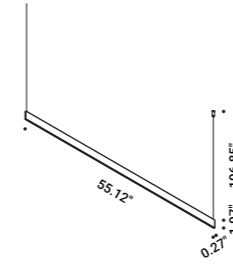

SOTTILE 2

Remote driver version
19W
24V DC
2700K - 1692lm / 3000K - 1855lm
CRI >90
Driver not included

Brushed Bronze - 2700K	1A4232903.27.20
Brushed Bronze - 3000K	1A4232903.30.20
Brushed Black - 2700K	1A4233603.27.20
Brushed Black - 3000K	1A4233603.30.20