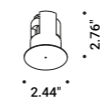

**Optional accessories**

Suspension kits

<b>Recessed suspension kit for 0.49" plasterboard</b>				Not included
Matt White	For electrical cables - 1 Piece Plasterboard cut-out Ø 1.73" Minimum space for mounting 2.76"	LOUIS XIV 2	1X0000300.05.00	
Matt Black	For electrical cables - 1 Piece Plasterboard cut-out Ø 1.73" Minimum space for mounting 2.76"	LOUIS XIV 2	1X0000400.05.00	