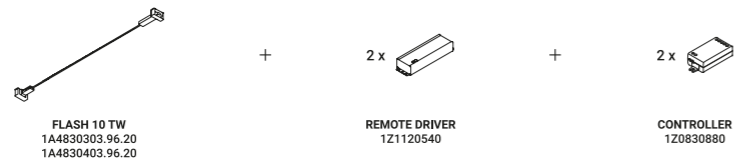

How to order -
FLASH 10 TW