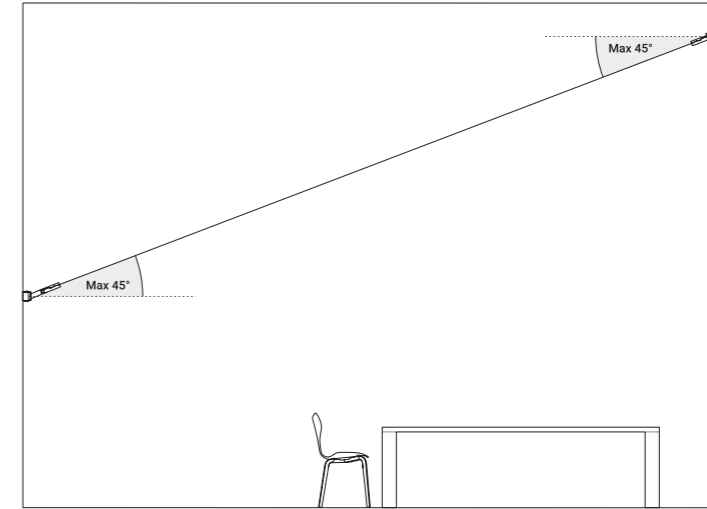

1A0120400.00.00 - Example of installation with kit wall connection vertical sloped 45°