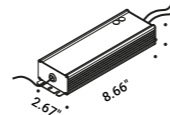

Driver				Not included
100-240V	24V/96W/IP67/1-10V	UTOPIA 6	1Z1120540