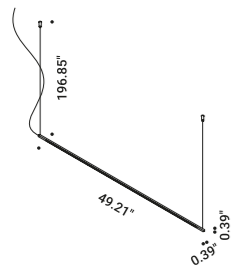

SHANGHAI 2

Remote driver version
13W
24V DC
2700K - 592lm / 3000K - 619lm
CRI >90
Driver not included

Matt White - 2700K
Matt White - 3000K
Brushed Brass - 2700K
Brushed Brass - 3000K

1A3260303.27.20
1A3260303.30.20
1A3260803.27.20
1A3260803.30.20

Compulsory accessories

Drivers

Driver				Not included
220-240V(100-127V)	24V/22W(12W)/IP20/ON/OFF	SHANGHAI 2	1Z0240410	

Driver				Not included
120-277V	24V/60W/IP20/TRIAC - 1-10V	SHANGHAI 2	1Z2020040	

Controller				Not included
Matt Black	DALI - PUSH - 0/1-10V - IP20	SHANGHAI 2	1Z2170020	

Optional accessories

Suspension kits

Sloped ceiling suspension hook			Not included
	Chrome plated - 1 Piece		1A0530000.00.00

Recessed suspension kit for 0.49" plasterboard				Not included
Matt White	For suspension cables - 1 Piece Plasterboard cut-out Ø 1.73" Minimum space for mounting 2.76"		1X0000300.01.00	
Matt Black	For suspension cables - 1 Piece Plasterboard cut-out Ø 1.73" Minimum space for mounting 2.76"		1X0000400.01.00	
Matt White	For electrical cables - 1 Piece Plasterboard cut-out Ø 1.73" Minimum space for mounting 2.76"	SHANGHAI 2	1X0000300.04.00	
Matt Black	For electrical cables - 1 Piece Plasterboard cut-out Ø 1.73" Minimum space for mounting 2.76"	SHANGHAI 2	1X0000400.04.00	

Ceiling suspension kit				Not included
Matt White	For suspension cables - 1 Piece		1X0010300.01.00	
Matt Black	For suspension cables - 1 Piece		1X0010400.01.00	
Matt White	For electrical cables - 1 Piece	SHANGHAI 2	1X0010300.04.00	
Matt Black	For electrical cables - 1 Piece	SHANGHAI 2	1X0010400.04.00	

Wall adapter plate				Not included
Matt White	For mounting on brick masonry walls		1X0050300.01.00