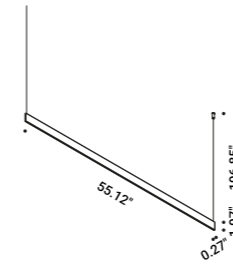

SOTTILE 2 DE

Remote driver version - Dual emission
2x19W
24V DC
2700K - Up 1692lm - Down 1692lm /
3000K - Up 1855lm - Down 1855lm
CRI >90 / 90
Driver not included

Brushed Bronze - 2700K	1A4642903.27.20
Brushed Bronze - 3000K	1A4642903.30.20
Brushed Black - 2700K	1A4643603.27.20
Brushed Black - 3000K	1A4643603.30.20

Compulsory accessories

Drivers

Driver				Not included
100-240V	24V/50W/IP20/ON/OFF	SOTTILE 2 / SOTTILE 2 DE	1Z1120490	

Driver				Not included
120-277V	24V/60W/IP20/TRIAC - 1-10V	SOTTILE 2 / SOTTILE 2 DE	1Z2020040	

Controller				Not included
Matt Black	DALI - PUSH - 0/1-10V - IP20	SOTTILE 2 / SOTTILE 2 DE	1Z2170020