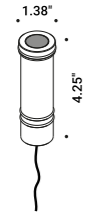

# BUIO - TRIMLESS

Maurici Ginés / 2023

Recessed / Direct / Outdoor

**Material**

**Finish** .04 Matt Black

**Note** Outdoor luminaire. Available with transparent or black glass. Black cable (39,37").

**BUJO TRIMLESS - 13°**