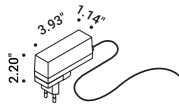

Compulsory accessories

Drivers