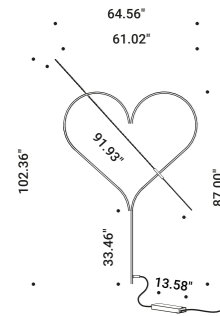

RAIL

Davide Groppi / 2019

Wall / Direct / Indoor

Material ABS - Metal
Finish .00 Standard

Note Wall luminaire. Matt black modular tracks. Dimmer on the cable. Black cable.

RAIL
22W
24V DC
3000K - 2000lm
CRI >90
Driver included
Dimmer on board

Standard - 3000K - Dimmer on board

| 1A3400003.30.06 |