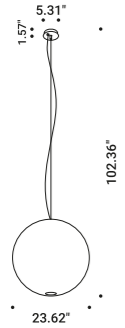

MOON 60 DE
Dual emission
Max 25W - E26
120V - 60Hz
ON/OFF
Bulb not included
Moisture barrier bag included

Standard - ON/OFF

| 1A2830003.00.00 |