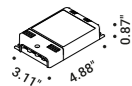

Compulsory accessories

Drivers

Driver			Not included
220-240V(100-127V)	500mA/26,5W(26,5W)/IP20/DALI - PUSH	1Z0240530.500	
	- 1-10V