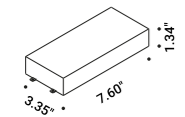

Driver				Not included
120-277V	24V/60W/IP20/TRIAC - 1-10V	Max 1 module	1Z2020040