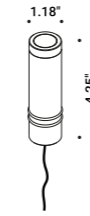

BUIO ELLIPTICAL

Transparent filter
6,2W
24V DC
2700K - 263lm / 3000K - 271lm
CRI >90
UGR <19
Driver not included

Matt Black - 2700K
Matt Black - 3000K

1A5110403.27.20
1A5110403.30.20