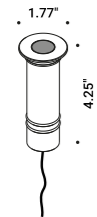

BUIO TRIM - 25°

Black filter
6,2W
24V DC
2700K - 150lm / 3000K - 155lm
CRI >90
Beam 25°
UGR <19
Driver not included

Matt Black - 2700K
Matt Black - 3000K

1A5140403.27.20
1A5140403.30.20

Maurici Ginés / 2023