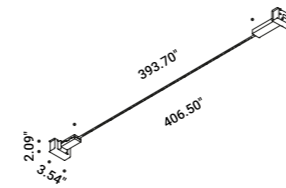

FLASH 10 TW
Tunable White
Max 100W
24V DC
2700K / 6500K - 15300lm
CRI >90
Driver not included

Matt White - 2700K / 6500K
Matt Black - 2700K / 6500K

1A4830303.96.20
1A4830403.96.20