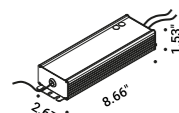

Driver		Not included	
100-240V	24V/96W/IP67/1-10V		1Z1120540