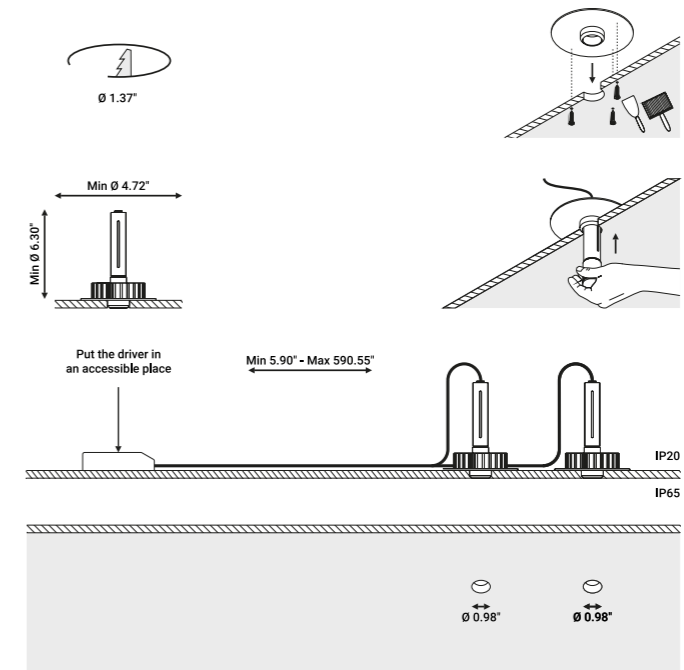

NULLA 18 installation conditions

NULLA 25 T24 installation conditions