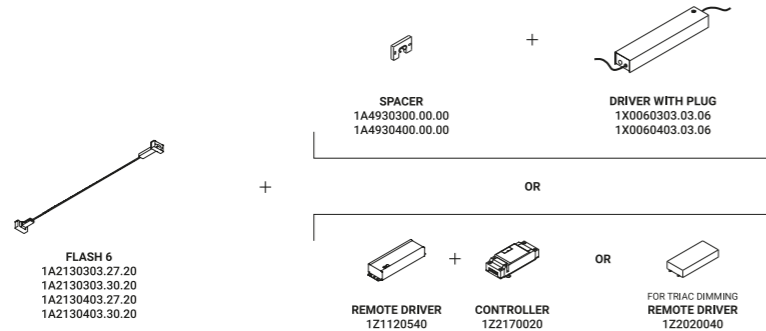

How to order - FLASH 6