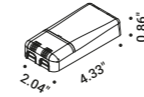

Compulsory accessories

Drivers

Driver Not included			
220-240V(100-127V)	24V/16W(15W)/IP20/DALI	NULLA / NULLA 18 / NULLA 25	1Z0241180.24