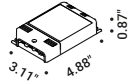

Drivers

Driver				Not included
220-240V(100-127V)	350mA/18W(18W)/IP20/DALI - PUSH - 1-10V		1Z0240530.350