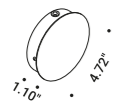

Optional accessories

Installation kits