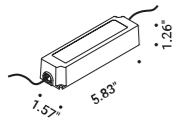

Compulsory accessories

Drivers