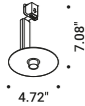

Standard - 3000K  
 Standard - 2700K

1A1010003  
 1A1010003-27

**Compulsory accessories**

Installation kits

<b>Plasterboard flange 0.49"</b> <span style="float: right;">Not included</span>			
Matt Black	Cut-out Ø 0.83" Minimum space for mounting 3.94" IP65	NULLA	1A2200400.00.00