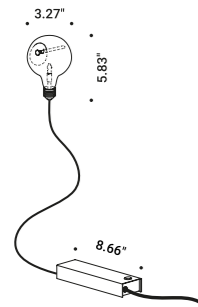

EDISON'S NIGHTMARE

Harry Thaler / 2014

Wall / Diffuse / Indoor

Material Blown glass - Metal
Finish .00 Standard

Note Wall luminaire. Blown glass diffuser. Dimmer on the cable. Transparent cable.

EDISON'S NIGHTMARE

Max 10W - G4 - 12V
120V - 60Hz
Driver integrated
Dimmer on board
Bulb included

Standard - Dimmer on board

| 1A3380003.00.06 |