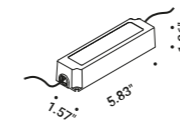

Drivers

Driver

110-240V	24V/25W/IP67/ON/OFF	1Z1120620	Not included