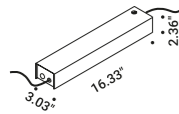

Driver with plug		Not included
Matt White	Input 120V - 60Hz Output 48V - 90W - Max 1,875A IP20 - ON/OFF	1A0260303.00.00
Matt Black	Input 120V - 60Hz Output 48V - 90W - Max 1,875A IP20 - ON/OFF	1A0260403.00.00