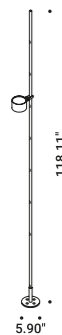

Outdoor-Floor / Direct / Outdoor

Material AISI 316L Stainless Steel - Metal

Finish .00 Standard

Note Outdoor floor luminaire. Adjustable along the vertical axis. AISI 316L stainless steel stem. Black cable (275,59").