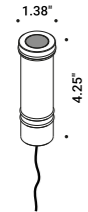

BUJO TRIMLESS - 25°

Black filter
6,2W
24V DC
2700K - 150lm / 3000K - 155lm
CRI >90
Beam 25°
UGR <19
Driver not included

Matt Black - 2700K
Matt Black - 3000K

1A5220403.27.20
1A5220403.30.20

Maurici Ginés / 2023