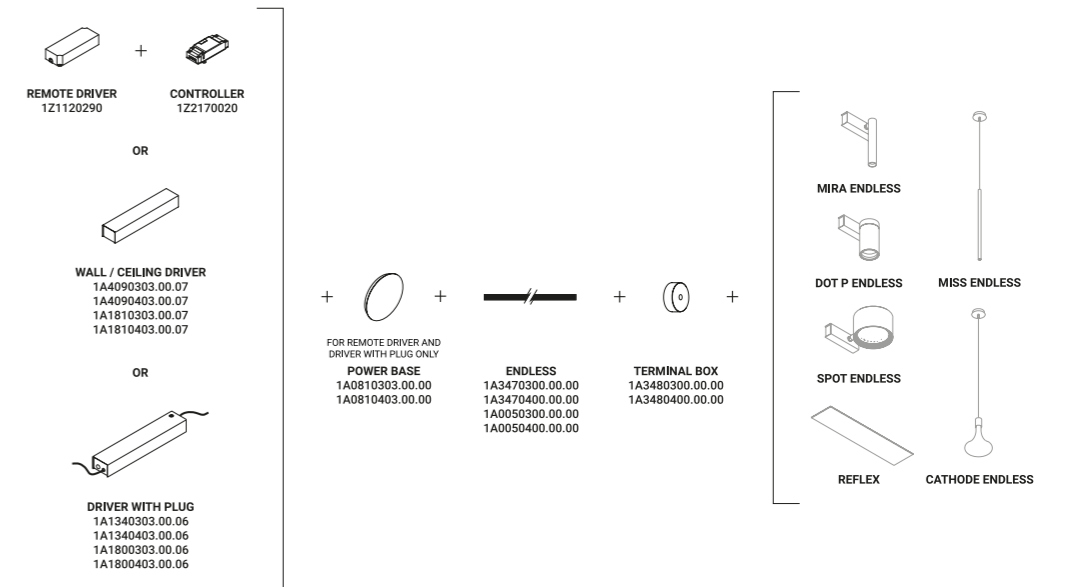

ENDLESS dimmable
(Max 48V DC -
Max 150W - Max 4A)