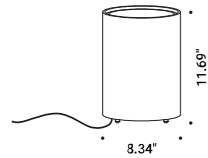

# LENTA

Bestetti Associati - Davide Groppi / 2011

Floor-Outdoor / Diffuse / Outdoor

Material Metal - Methacrylate - Polycarbonate

Finish .03 Matt White

Note Outdoor floor luminaire. Matt white diffuser. Black cable (196,85").