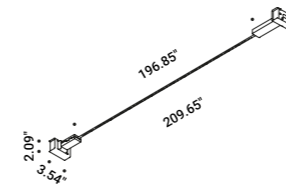

Note Tunable White describes the variable colour temperature controls from warm white to cool white light.

FLASH 5 TW
Tunable White
Max 50W
24V DC
2700K / 6500K - 7650lm
CRI >90
Driver not included

Matt White - 2700K / 6500K
Matt Black - 2700K / 6500K

1A4820303.96.20
1A4820403.96.20