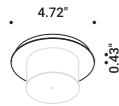

Ceiling suspension kit			Not included
Matt White	For suspension cables - 1 Piece	1X0010300.01.00	
Matt Black	For suspension cables - 1 Piece	1X0010400.01.00	
Matt White	For electrical cables - 1 Piece	SOTTILE 2 / SOTTILE 2 DE 1X0010300.04.00	
Matt Black	For electrical cables - 1 Piece	SOTTILE 2 / SOTTILE 2 DE 1X0010400.04.00