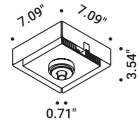

NULLA - 32°

9W
24V DC
2700K - 384lm / 3000K - 413lm
CRI >90
Beam 32°
UGR <19
Driver not included

Standard - 2700K
Standard - 3000K

1A2110003.27.20
1A2110003.30.20

NULLA 18 - 20°

3W
24V DC
2700K - 162lm / 3000K - 173lm
CRI >90
Beam 20°
UGR <19
Driver not included

Standard - 2700K
Standard - 3000K

1A2010003.27.20
1A2010003.30.20

NULLA 25 - 23°

5W
24V DC
2700K - 228lm / 3000K - 245lm
CRI >90
Beam 23°
UGR <19
Driver not included

Standard - 2700K
Standard - 3000K

1A4080003.27.20
1A4080003.30.20

NULLA 25 - 32°

5W
24V DC
2700K - 288lm / 3000K - 310lm
CRI >90
Beam 32°
UGR <19
Driver not included

Standard - 2700K
Standard - 3000K

1A2020003.27.20
1A2020003.30.20