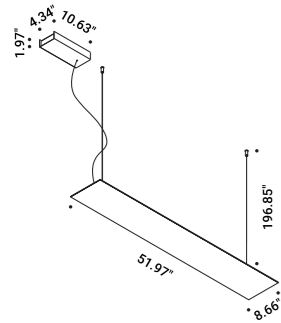

Suspension / Indirect / Indoor

Material Metal - Mirror
Finish .04 Matt Black

Note Suspension luminaire. Plane with mirror finish. Matt black rear plane. Matt white rose. AISI 304 stainless steel suspension cables. Black cable. Possibility for the luminaire to be powered by ENDLESS conductive tape and by dedicated voltage/current (Max 48V DC - Max 150W - Max 4A). See page: ENDLESS. REFLEX S 2: version with power cable only and without rose.

REFLEX S 1

Ceiling driver version
36W
120V - 60Hz
2700K - 4196lm / 3000K - 4464lm
CRI >90
Driver integrated
DALI - PUSH - 1-10V

Matt Black - 2700K - DALI - PUSH - 1-10V
Matt Black - 3000K - DALI - PUSH - 1-10V

1A4790403.27.07
1A4790403.30.07