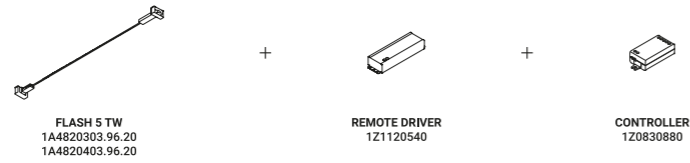

How to order -
FLASH 5 TW