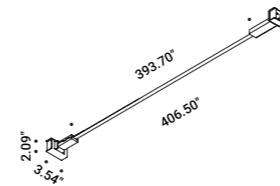

INFINITO 10 TW

Tunable White

Max 100W

24V DC

2700K / 6500K - 15300lm

CRI >90

Driver not included

Matt White - 2700K / 6500K

Matt Black - 2700K / 6500K

1A4870303.96.20

1A4870403.96.20