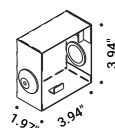

Compulsory accessories

Installation kits

Concrete box			Not included
Standard		1A4460000.00.00	

Drivers