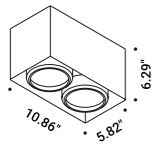

Ceiling / Direct / Indoor

Material Metal
Finish .03 Matt White .34 Matt White/Black Bicolor

Note Ceiling luminaire. Adjustable in all directions.

PUNTO 2 PL

Max 2x17W
120V - 60Hz
CRI >90
Driver integrated
1-10V
LED modules not included

Matt White - 1-10V
Matt White/Black Bicolor - 1-10V

1A1120303.00.03
1A1123403.00.03