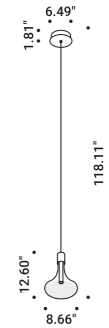

CATHODE 1

Ceiling driver version
6W
120V - 60Hz
2700K - 264lm / 3000K - 284lm
CRI >90
Driver integrated
DALI

Matt White - 2700K - DALI
Matt White - 3000K - DALI
Brushed Brass - 2700K - DALI
Brushed Brass - 3000K - DALI

1A2980303.27.01
1A2980303.30.01
1A2980803.27.01
1A2980803.30.01