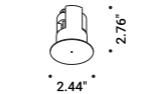

Optional accessories

Suspension kits