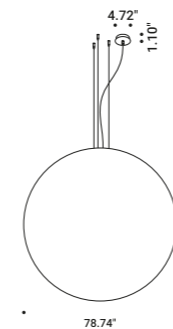

MOON 200
Max 4x25W - E26
120V - 60Hz
ON/OFF
Bulb not included
Moisture barrier bag included
Wooden crate included

Standard - ON/OFF

| 1A2860003.00.00 |