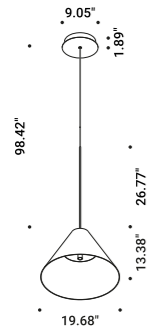

Suspension / Direct-Indirect / Indoor

Material Metal
Finish .03 Matt White

Note Suspension luminaire. Matt white rose. Dual emission and on/off. White cable. SOTTOSOPRA 2: version with power cable only and without rose.

SOTTOSOPRA 1

Ceiling driver version
24W
120V - 60Hz
2700K - Down 228lm - Up 1827lm /
3000K - Down 245lm - Up 1876lm
CRI >90
UGR <19
Driver integrated
TRIAC/IGBT

Matt White - 2700K - TRIAC/IGBT
Matt White - 3000K - TRIAC/IGBT

1A4540303.27.02
1A4540303.30.02