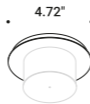

Suspension kits

Wire guide		Not included
Matt Black	1 Piece	1A3040400.00.00

Unipolar wire - 236.22"		Not included
1 Piece - Max 60V DC	Max 3 modules	1A4730000.00.00

Recessed suspension kit for 0.49" plasterboard		Not included
Matt White	For electrical cables - 1 Piece Plasterboard cut-out Ø 1.73" Minimum space for mounting 2.76"	1X0000300.02.00
Matt Black	For electrical cables - 1 Piece Plasterboard cut-out Ø 1.73" Minimum space for mounting 2.76"	1X0000400.02.00

Ceiling suspension kit		Not included
Matt White	For electrical cables - 1 Piece	1X0010300.02.00
Matt Black	For electrical cables - 1 Piece	1X0010400.02.00

Wall adapter plate		Not included
Matt White	For mounting on brick masonry walls	1X0050300.01.00