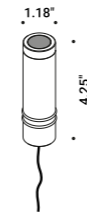

BUIO ELLIPTICAL

Black filter
6,2W
24V DC
2700K - 132lm / 3000K - 136lm
CRI >90
UGR <19
Driver not included

Matt Black - 2700K
Matt Black - 3000K

1A5070403.27.20
1A5070403.30.20