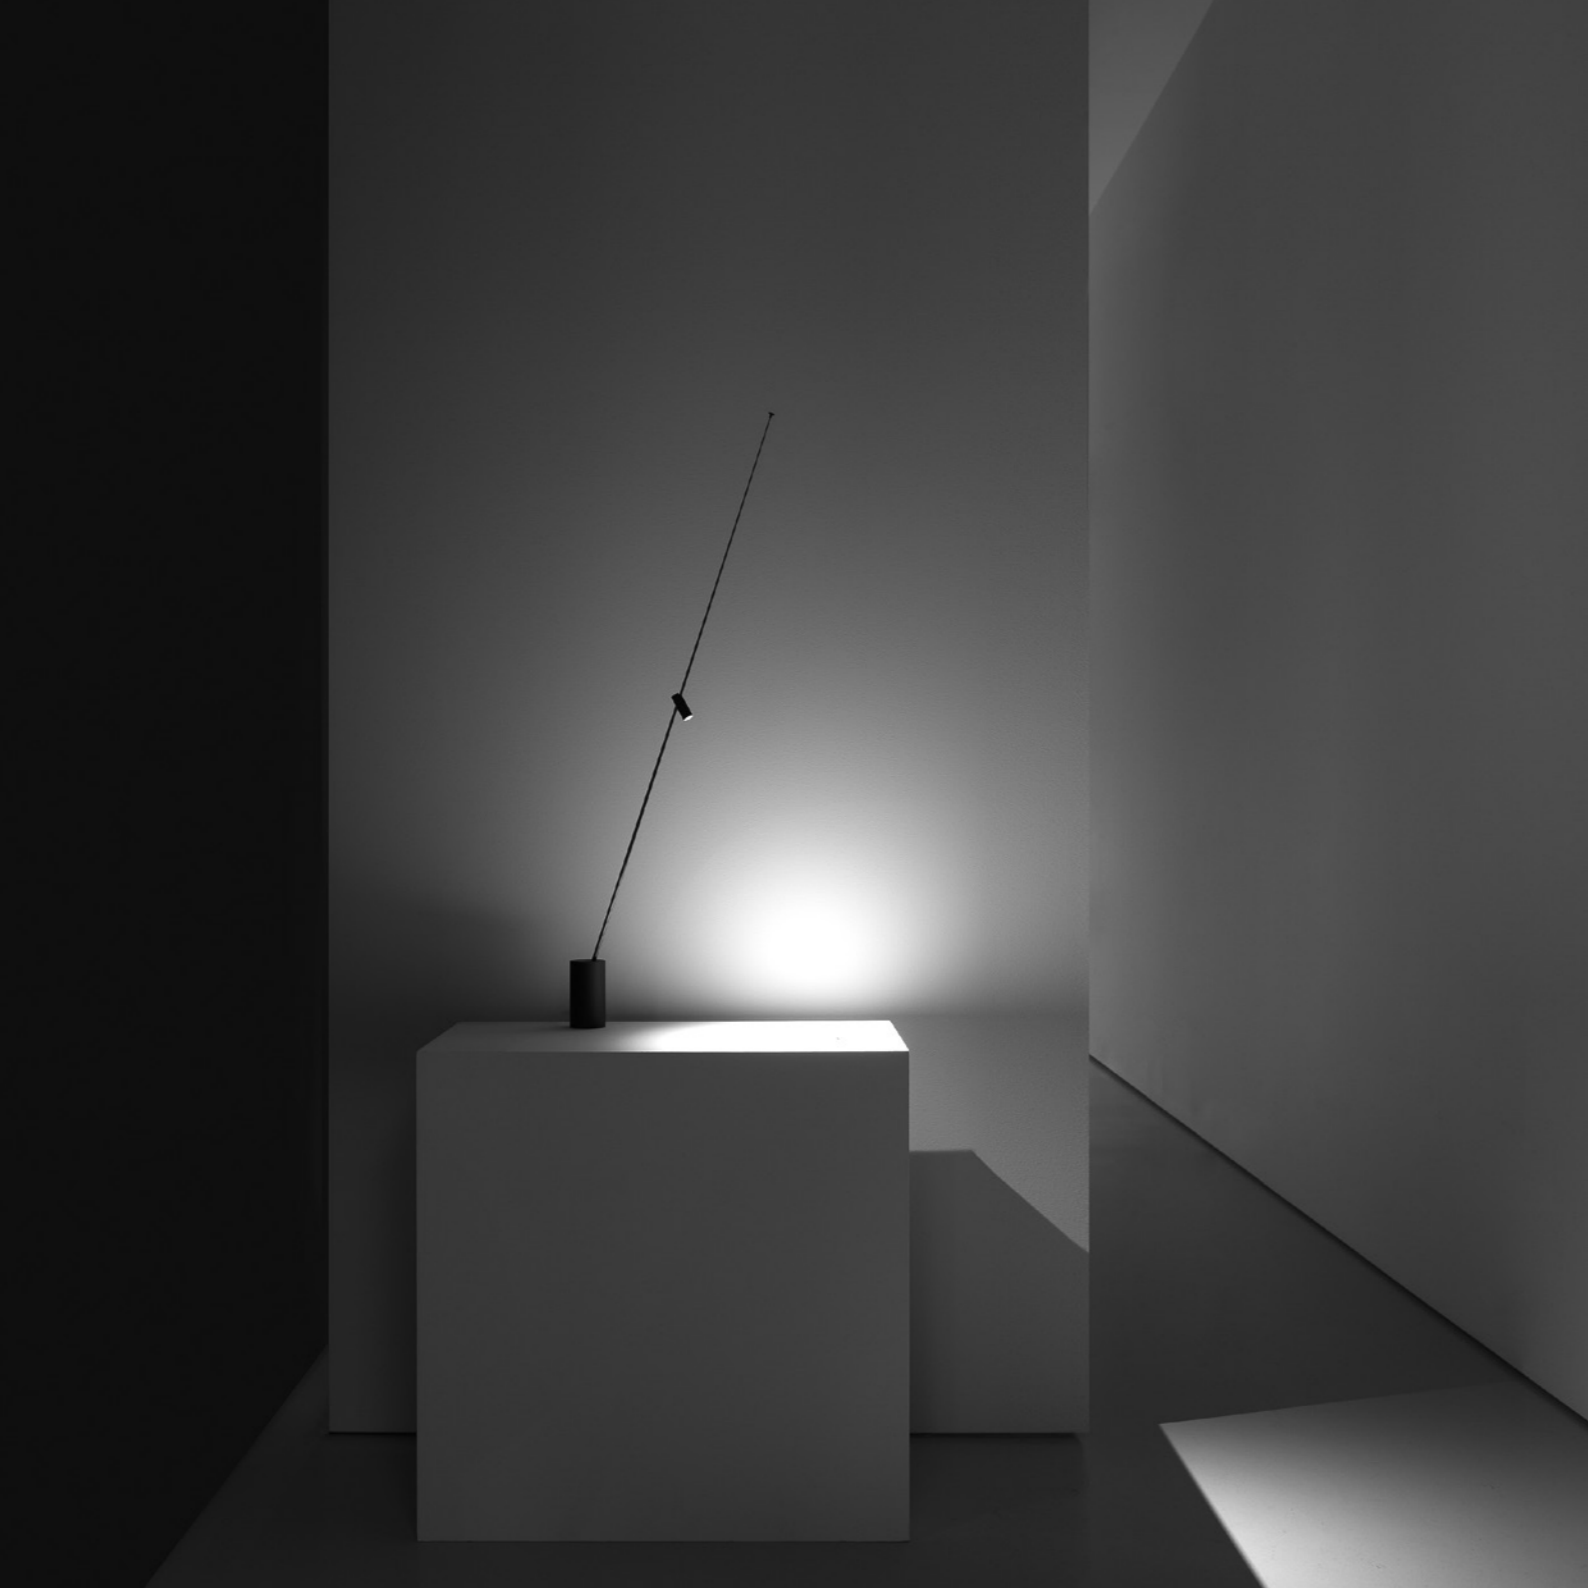

An antenna of light.

Antennas are mysterious, absolute and intrinsically beautiful, because their essentialness expresses nothing more than their function.

A performing, adjustable and extremely comfortable light.

Selection for ADI Design Index 2023

Archiproducts Design Award 2022