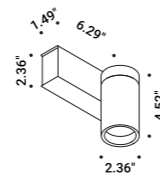

DOT P ENDLESS CASAMBI

ENDLESS version only
15,5W - 0,4A
48V DC
2700K / 3000K
CRI >97
Driver not included
See page ENDLESS

Matt White - 2700K
Matt White - 3000K
Matt Black - 2700K
Matt Black - 3000K

1A2340303.27.41
1A2340303.30.41
1A2340403.27.41
1A2340403.30.41