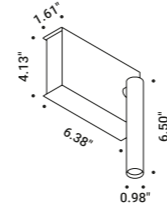

MIRA

7,5W
120V - 60Hz
2700K - 327lm / 3000K - 352lm
CRI >90
Driver integrated
1-10V

Matt White - 2700K - 1-10V
Matt White - 3000K - 1-10V
Matt Black - 2700K - 1-10V
Matt Black - 3000K - 1-10V

1A2280303.27.03
1A2280303.30.03
1A2280403.27.03
1A2280403.30.03