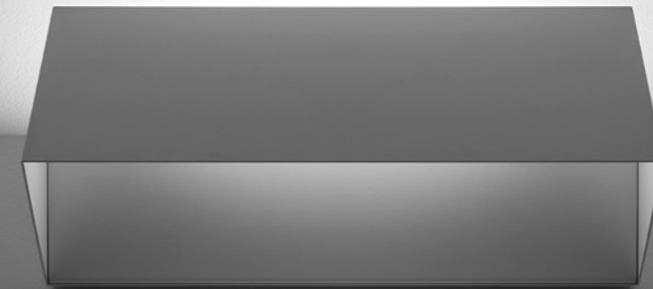

PIÙ

Davide Groppi / 2007

Wall / Indirect / Indoor

Material Metal

Finish .03 Matt White

Note Wall luminaire. Dual emission.

PIÙ

Max 120W - R7s

120V - 60Hz

ON/OFF

Bulb not included

Matt White - ON/OFF

1A3370303.00.00