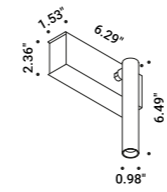

MIRA ENDLESS CASAMBI

ENDLESS version only
8,5W - 0,22A
48V DC
2700K - 327lm / 3000K - 352lm
CRI >90
Driver not included
See page ENDLESS

Matt White - 2700K
Matt White - 3000K
Matt Black - 2700K
Matt Black - 3000K

1A2280303.27.41
1A2280303.30.41
1A2280403.27.41
1A2280403.30.41