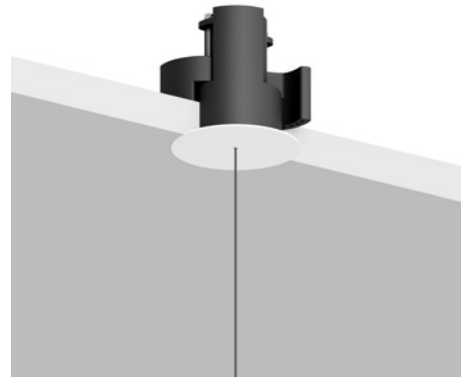

SUSPENSION KITS

Recessed suspension kit

Suspension kit for 0.49" plasterboard
Plasterboard cut-out Ø 1.73"
Minimum space for mounting 2,76"

Magnetic fixing
Fissaggio magnetico

Version	Use	Product reference	Finish	Code		
Recessed suspension kit.01	For suspension cables	REFLEX S 1	Matt White	1X0000300.01.00		
		REFLEX S 2				
		SHANGHAI 1				
		SHANGHAI 2				
		SOTTILE 1				
Recessed suspension kit.02	For electrical cables	SOTTILE 1 DE	Matt Black	1X0000400.01.00		
		SOTTILE 2				
		SOTTILE 2 DE				
		MAGIA			Matt White	1X0000300.02.00
		MAGIA			Matt Black	1X0000400.02.00
Recessed suspension kit.03	For suspension cables	MASAI 1	Matt White	1X0000300.03.00		
		MASAI 2	Matt Black	1X0000400.03.00		
Recessed suspension kit.04	For electrical cables	ASINTOTO	Matt White	1X0000300.04.00		
		REFLEX S 2	Matt Black	1X0000400.04.00		
		SHANGHAI 2				
Recessed suspension kit.05	For electrical cables	SOTTILE 2	Matt White	1X0000300.05.00		
		SOTTILE 2 DE			Matt Black	1X0000400.05.00