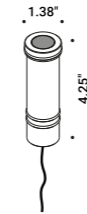

BUJO TRIMLESS ELLIPTICAL

Black filter
6,2W
24V DC
2700K - 132lm / 3000K - 136lm
CRI >90
UGR <19
Driver not included

Matt Black - 2700K
Matt Black - 3000K

1A5230403.27.20
1A5230403.30.20