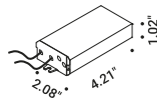

Compulsory accessories

Drivers

Driver			Not included
100-240V	350mA/16W/IP67/ON/OFF	1Z1120130