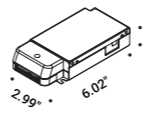

NULLA 25 T24

5,6W
Max 500mA DC
3000K - 357lm / 2700K - 357lm
CRI >90
Driver not included

Standard - 3000K
Standard - 2700K

1A1010003
1A1010003-27

Compulsory accessories

Installation kits

Plasterboard flange 0.49" Not included			
Matt Black	Cut-out Ø 0.83" Minimum space for mounting 3.94" IP65	NULLA	1A2200400.00.00

Plasterboard flange 0.49" Not included			
Matt Black	Cut-out Ø 0.87" Minimum space for mounting 7.48"	NULLA 18	1A2210400.00.00

Plasterboard flange 0.49" Not included			
Matt Black	Cut-out Ø 1.38" Minimum space for mounting 7.48"	NULLA 25	1A2170400.00.00

Plasterboard flange 0.49" Not included			
Matt Black	Cut-out Ø 1.38" Minimum space for mounting 5.71" IP65	NULLA 25	1A3980400.00.00

Plasterboard flange (bottom) ≠ 0.49" Not included			
Matt Black	Cut-out Ø 1.38" Minimum space for mounting 5.71" IP65	NULLA 25	1A4960400.00.00

Plasterboard flange 0.49" Not included			
	Cut-out Ø 1.38" Minimum space for mounting 6.30" IP65	NULLA 25 T24	18250000

Compulsory accessories

Drivers

Driver Not included			
220-240V(100-127V)	24V/16W(15W)/IP20/DALI	NULLA / NULLA 18 / NULLA 25	1Z0241180.24

Driver Not included			
220-240V(100-127V)	24V/20W(15W)/IP20/PUSH	NULLA / NULLA 18 / NULLA 25	1Z0240870.24

Driver Not included			
120-277V	24V/60W/IP20/TRIAC - 1-10V	NULLA / NULLA 18 / NULLA 25	1Z2020040

Driver Not included			
120V	500mA/50W/IP20/1-10V Min 2 units - Max 4 units	NULLA 25 T24	1Z2000010

Optional accessories

Installation kits

Trapdoor for plasterboard 0.49" Not included			
Standard	Cut-out 15.75" x 15.75"	NULLA	1A3790000.00.00

Trapdoor for plasterboard 0.49" Not included			
Standard	Cut-out 7.87" x 7.87"	NULLA	1A3780000.00.00

Masonry Box Not included			
Standard		NULLA 18	1A2390000.00.00

Masonry Box Not included			
Standard		NULLA 25	1A2380000.00.00