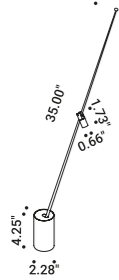

FM

Davide Groppi / 2022

Table / Direct / Indoor

Material Carbon fiber - Metal
Finish .04 Matt Black

Note Table luminaire. Adjustable along the vertical axis. ON/OFF and push control. Black cable.

FM

1,5W
5V DC
2700K - 154lm / 3000K - 179lm
CRI >90
UGR <19
Dimmer on board
Driver with plug not included
USB cable included

Matt Black - 2700K - Dimmer on board
Matt Black - 3000K - Dimmer on board

1A2440403.27.06
1A2440403.30.06

Optional accessories

Drivers

Driver with plug		Not included
Matt Black	Input 110-240V - 50/60Hz Output 5V DC - 2A - 10W - IP20	1Z0000088

Other accessories

USB to USB-C cable		Included
Matt Black	Length 39.37"	1Z0000132