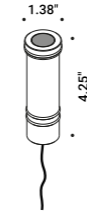

BUIO - TRIMLESS

BUJO TRIMLESS - 32°

Black filter
6,2W
24V DC
2700K - 140lm / 3000K - 144lm
CRI >90
Beam 32°
UGR <19
Driver not included

Matt Black - 2700K
Matt Black - 3000K

1A5210403.27.20
1A5210403.30.20