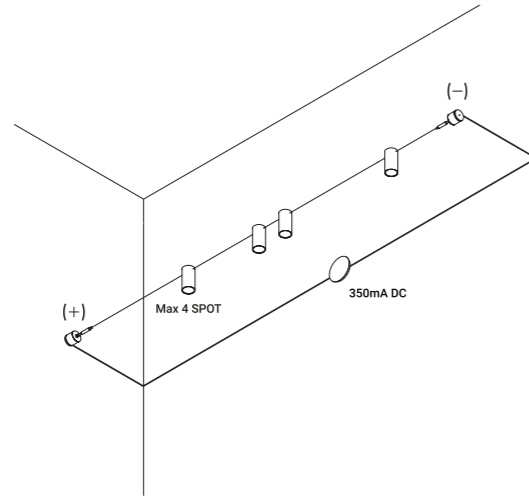

OHM: example of installation