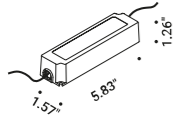

Installation box

Not included

Cut-out 2.16"
Minimum space for mounting 4.33"

1A1560000.00.00

Drivers

Driver

Not included

110-240V 24V/25W/IP67/ON/OFF

1Z1120620