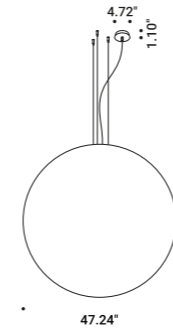

Standard - ON/OFF

| 1A2830003.00.00 |

**MOON 80**  
 Max 25W - E26  
 120V - 60Hz  
 ON/OFF  
 Bulb not included  
 Moisture barrier bag included  

Standard - ON/OFF

| 1A2840003.00.00 |

**MOON 120**  
 Max 2x25W - E26  
 120V - 60Hz  
 ON/OFF  
 Bulb not included  
 Moisture barrier bag included  
 Wooden crate included  