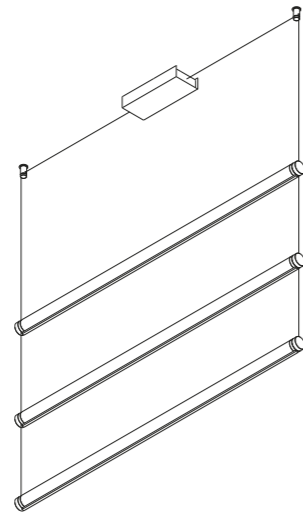

Example of multiple installation with ceiling driver