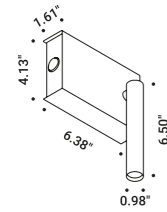

Wall-Ceiling / Direct / Indoor

Material Metal
Finish .03 Matt White .04 Matt Black

Note Wall luminaire. Adjustable in all directions. MIRA ENDLESS and MIRA ENDLESS CASAMBI: luminaires dedicated to ENDLESS system (Max 48V DC - Max 150W - Max 4A). They can be used, on the same circuit, with the ENDLESS models. See page: ENDLESS.

MIRA SWITCH

7,5W
120V - 60Hz
2700K - 327lm / 3000K - 352lm
CRI >90
Driver integrated
ON/OFF

Matt White - 2700K - ON/OFF
Matt White - 3000K - ON/OFF
Matt Black - 2700K - ON/OFF
Matt Black - 3000K - ON/OFF

1A2280303.27.00
1A2280303.30.00
1A2280403.27.00
1A2280403.30.00