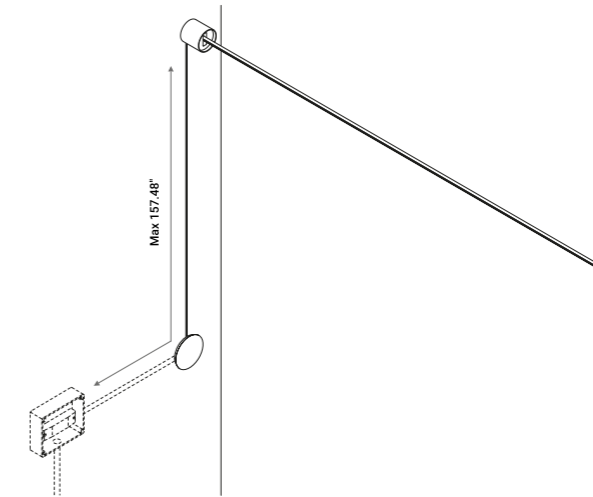

UTOPIA: example of installation