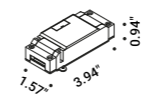

Suspension / Direct / Indoor

Material Metal - Methacrylate
Finish .03 Matt White .08 Brushed Brass

Note Suspension luminaire. Matt white rose. AISI 304 stainless steel suspension cables. Transparent cable. Possibility for the luminaire to be powered by ENDLESS conductive tape and by dedicated voltage/current (Max 48V DC - Max 150W - Max 4A). See page: ENDLESS. SHANGHAI 2: version with power cable only and without rose.

SHANGHAI 1

Ceiling driver version
15,5W
120V - 60Hz
2700K - 592lm / 3000K - 619lm
CRI >90
Driver integrated
1-10V

Matt White - 2700K - 1-10V
Matt White - 3000K - 1-10V
Brushed Brass - 2700K - 1-10V
Brushed Brass - 3000K - 1-10V

1A3260303.27.03
1A3260303.30.03
1A3260803.27.03
1A3260803.30.03

SHANGHAI 2

Remote driver version
13W
24V DC
2700K - 592lm / 3000K - 619lm
CRI >90
Driver not included

Matt White - 2700K
Matt White - 3000K
Brushed Brass - 2700K
Brushed Brass - 3000K

1A3260303.27.20
1A3260303.30.20
1A3260803.27.20
1A3260803.30.20

Compulsory accessories

Drivers

Driver				Not included
220-240V(100-127V)	24V/22W(12W)/IP20/ON/OFF	SHANGHAI 2	1Z0240410	

Driver				Not included
120-277V	24V/60W/IP20/TRIAC - 1-10V	SHANGHAI 2	1Z2020040	

Controller				Not included
Matt Black	DALI - PUSH - 0/1-10V - IP20	SHANGHAI 2	1Z2170020	

Optional accessories

Suspension kits

Sloped ceiling suspension hook			Not included
	Chrome plated - 1 Piece		1A0530000.00.00