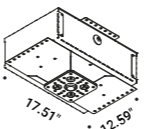

<b>Trapdoor for plasterboard 0.49"</b> <span style="float: right;">Not included</span>			
Standard	Cut-out 7.87" x 7.87"	NULLA	1A3780000.00.00

<b>Masonry Box</b> <span style="float: right;">Not included</span>			
Standard		NULLA 18	1A2390000.00.00