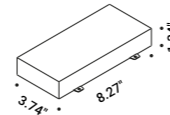

Driver				Not included
120-277V	24V/96W/IP20/TRIAC - 1-10V	UTOPIA 12	1Z2020060