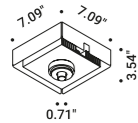

Recessed / Direct / Indoor

Material Metal
Finish .00 Standard

Note Recessed luminaire. Visible 0.71" / 0.98" diameter hole. NULLA 18 and NULLA 25: lamp extractable for maintenance.

NULLA - 23°

9W
24V DC
2700K - 304lm / 3000K - 327lm
CRI >90
Beam 23°
UGR <19
Driver not included

Standard - 2700K
Standard - 3000K

1A4100003.27.20
1A4100003.30.20