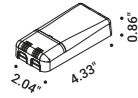

CATHODE

Omar Carraglia / 2015

Compulsory accessories

Drivers