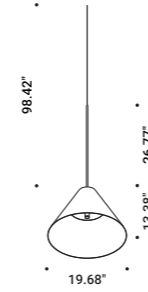

SOTTOSOPRA 2

Remote driver version
30W
Max 500mA DC
2700K - Down 228lm - Up 1827lm /
3000K - Down 245lm - Up 1876lm
CRI >90
UGR <19
Driver not included
2 Drivers required

Matt White - 2700K
Matt White - 3000K

1A4540303.27.20
1A4540303.30.20

Compulsory accessories

Drivers

Driver				Not included
110-240V	500mA/10W/IP20/TRIAC - 1-10V	SOTTOSOPRA 2	1Z2340010.500	

Driver				Not included
120-277V	500mA/30W/IP20/TRIAC - 1-10V	SOTTOSOPRA 2	1Z2020050.500	

Driver				Not included
220-240V(110-127V)	500mA/25W(13,5W)/IP20/DALI - PUSH - 1-10V	SOTTOSOPRA 2	1Z0241270.500	

Optional accessories

Suspension kits

Recessed suspension kit for 0.49" plasterboard				Not included
Matt White	For electrical cables - 1 Piece Plasterboard cut-out Ø 1.73" Minimum space for mounting 2.76"	SOTTOSOPRA 2	1X0000300.05.00	
Matt Black	For electrical cables - 1 Piece Plasterboard cut-out Ø 1.73" Minimum space for mounting 2.76"	SOTTOSOPRA 2	1X0000400.05.00