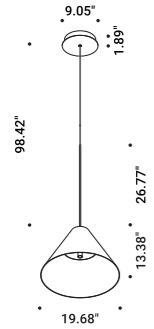

SOTTOSOPRA 1

Ceiling driver version
24W
120V - 60Hz
2700K - Down 228lm - Up 1827lm /
3000K - Down 245lm - Up 1876lm
CRI >90
UGR <19
Driver integrated
DALI - PUSH - 1-10V

Matt White - 2700K - DALI - PUSH - 1-10V
Matt White - 3000K - DALI - PUSH - 1-10V

1A4540303.27.07
1A4540303.30.07