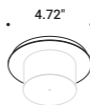

Wall adapter plate				Not included
Matt White	For mounting on brick masonry walls		1X0050300.01.00