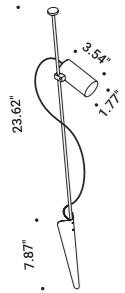

GRILLO

Daniele Sprega / 2012

Floor-Outdoor / Direct / Outdoor

Material AISI 316L Stainless Steel - Metal
Finish .04 Matt Black

Note Outdoor lamp with spike. Adjustable in all directions. AISI 316L stainless steel stem. Black cable (196,85").

GRILLO

4,2W
24V DC
3000K - 282lm
CRI >90
Driver not included

Matt Black - 3000K

1A3570403.30.20