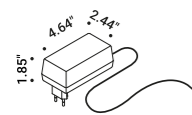

Optional accessories

Drivers