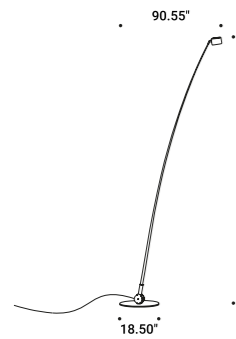

SAMPEI 440 OUTDOOR

Enzo Calabrese - Davide Groppi / 2011

Floor-Outdoor / Direct / Outdoor

Material Glass fiber - Metal
Finish .03 Matt White .04 Matt Black

Note Outdoor floor luminaire. Adjustable in all directions. Black cable (196,85").

SAMPEI 440 OUTDOOR

8,4W
Max 700mA DC
2700K - 639lm / 3000K - 639lm
CRI >90
Driver not included

Matt White - 2700K
Matt White - 3000K
Matt Black - 2700K
Matt Black - 3000K

1A3770303.27.20
1A3770303.30.20
1A3770403.27.20
1A3770403.30.20

Compulsory accessories

Drivers

Driver		Not included
100-240V	700mA/21W/IP67/ON/OFF	1Z1120100