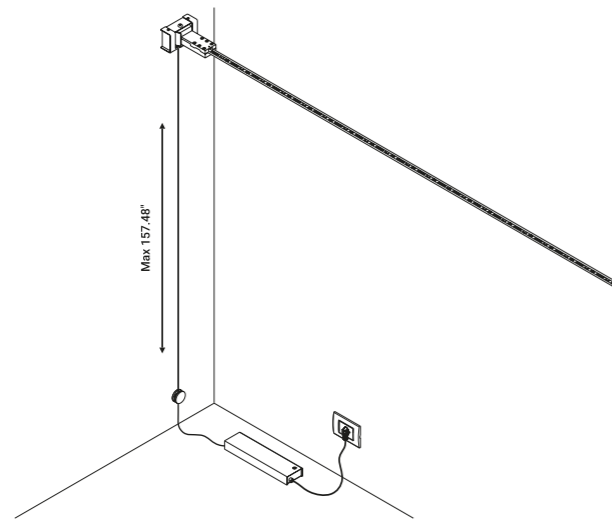

Example of installation with driver with plug