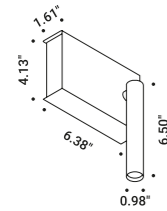

MIRA

7,5W
120V - 60Hz
2700K - 327lm / 3000K - 352lm
CRI >90
Driver integrated
DALI

Matt White - 2700K - DALI
Matt White - 3000K - DALI
Matt Black - 2700K - DALI
Matt Black - 3000K - DALI

1A2280303.27.01
1A2280303.30.01
1A2280403.27.01
1A2280403.30.01