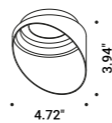

Cone 45°	Not included	
Matt Black	1X0070400.03.00