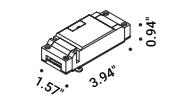

Controller		Not included	
Matt Black	DALI - PUSH - 0/1-10V - IP20	FLASH 6 / FLASH 12 / FLASH 18 / FLASH 6 DE / FLASH 12 DE	1Z2170020