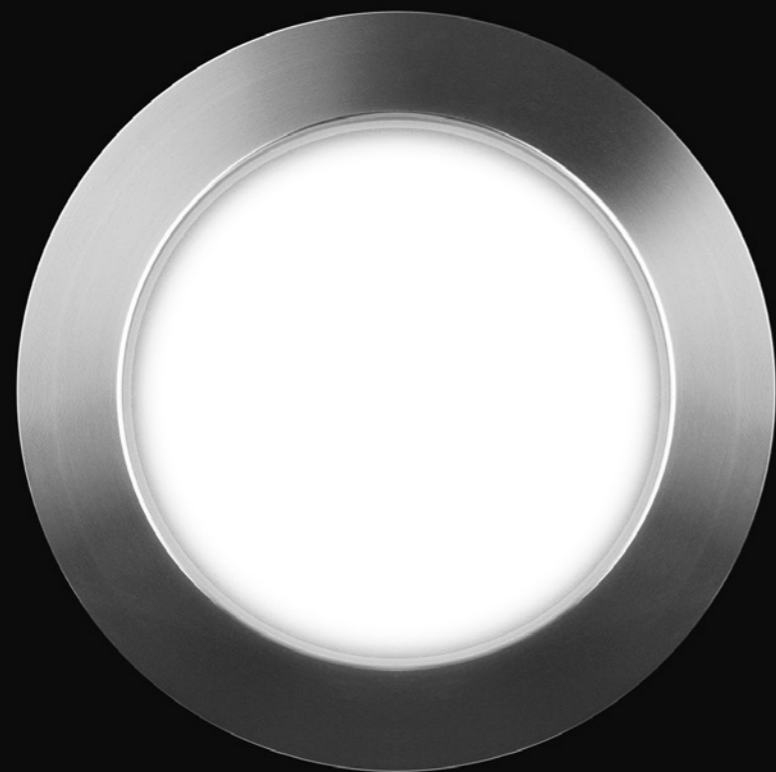

#### Driver

Not included

110-240V 24V/25W/IP67/ON/OFF

1Z1120620

A tool to light.

The luminaire is pure form, a simple container for the light source.  
Light is incorporated into the space, becoming an architectural element.