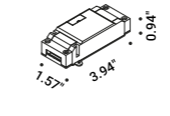

Controller				Not included
Matt Black	DALI - PUSH - 0/1-10V - IP20	UTOPIA 6 / UTOPIA 12	1Z2170020	

Optional accessories

Installation kits

Accessory 1				Not included
Polished Chrome			1A4480100.00.00