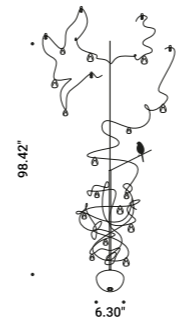

LOUIS XIV 2

Remote driver version
15W
Max 250mA DC
2700K - Up 890lm - Down 210lm /
3000K - Up 936lm - Down 235lm
CRI >90
UGR <19
Driver not included
2 Drivers required

Polished Gold - 2700K
Polished Gold - 3000K

1A4361903.27.20
1A4361903.30.20

Compulsory accessories

Drivers

Driver				Not included
120-240V	250mA/12W/IP64/TRIAC - 1-10V	LOUIS XIV 2	1Z2330010	

Driver				Not included
110-240V	250mA/10W/IP20/TRIAC - 1-10V	LOUIS XIV 2	1Z2340010.250	

Driver				Not included
220-240V(110-127V)	250mA/13,5W(13,5W)/IP20/DALI - PUSH - 1-10V	LOUIS XIV 2	1Z0241270.250	

Optional accessories

Suspension kits

Recessed suspension kit for 0.49" plasterboard				Not included
Matt White	For electrical cables - 1 Piece Plasterboard cut-out Ø 1.73" Minimum space for mounting 2.76"	LOUIS XIV 2	1X0000300.05.00	
Matt Black	For electrical cables - 1 Piece Plasterboard cut-out Ø 1.73" Minimum space for mounting 2.76"	LOUIS XIV 2	1X0000400.05.00