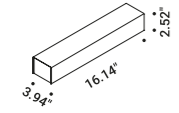

Wall/ceiling/remote driver		Not included
Matt White	Input 120V - 60Hz Output 48V - 60W - Max 1,25A IP20 - ON/OFF	1A2450303.00.00
Matt Black	Input 120V - 60Hz Output 48V - 60W - Max 1,25A IP20 - ON/OFF	1A2450403.00.00