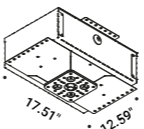

<b>Trapdoor for plasterboard 0.49"</b> <span style="float: right;">Not included</span>			
Standard	Cut-out 7.87" x 7.87"	NULLA	1A3780000.00.00

<b>Masonry Box</b> <span style="float: right;">Not included</span>			
Standard		NULLA 18	1A2390000.00.00