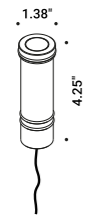

BUIO TRIMLESS - 32°

Transparent filter
6,2W
24V DC
2700K - 279lm / 3000K - 288lm
CRI >90
Beam 32°
UGR <19
Driver not included

Matt Black - 2700K
Matt Black - 3000K

1A5250403.27.20
1A5250403.30.20