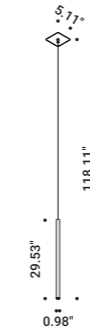

MISS 2
Remote driver version
4W
Max 350mA DC
2700K - 290lm / 3000K - 310lm
CRI >90
Driver not included

Matt White - 2700K	1A2970303.27.20
Matt White - 3000K	1A2970303.30.20
Matt Black - 2700K	1A2970403.27.20
Matt Black - 3000K	1A2970403.30.20
Brushed Brass - 2700K	1A2970803.27.20
Brushed Brass - 3000K	1A2970803.30.20
Total Black - 2700K	1A2972603.27.20
Total Black - 3000K	1A2972603.30.00