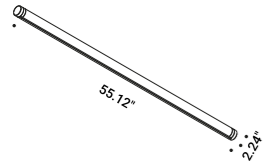

Suspension / Direct-Indirect / Indoor

Material Metal - PMMA
Finish .19 Polished Gold .28 Polished Black Chrome

Note Modular suspension luminaire. Adjustable along the horizontal axis. Transparent bar with refractive effect. LED module profile with matt black finish. Details with polished gold or black chrome finish. Matt white rose. Possibility for the luminaire to be powered by ENDLESS conductive tape and by dedicated voltage/current (Max 48V DC - Max 150W - Max 4A). See page: ENDLESS.

MAGIA - MODULE

19W
24V DC
2700K - 1272lm / 3000K - 1312lm
CRI >90
Driver not included

Polished Gold - 2700K
Polished Gold - 3000K
Polished Black Chrome - 2700K
Polished Black Chrome - 3000K

1A4721903.27.20
1A4721903.30.20
1A4722803.27.20
1A4722803.30.20

Compulsory accessories

Installation kits

Suspension kits

Wire guide		Not included
Matt Black	1 Piece	1A3040400.00.00

Unipolar wire - 236.22"		Not included
1 Piece - Max 60V DC	Max 3 modules	1A4730000.00.00

Recessed suspension kit for 0.49" plasterboard		Not included
Matt White	For electrical cables - 1 Piece Plasterboard cut-out Ø 1.73" Minimum space for mounting 2.76"	1X0000300.02.00
Matt Black	For electrical cables - 1 Piece Plasterboard cut-out Ø 1.73" Minimum space for mounting 2.76"	1X0000400.02.00

Ceiling suspension kit		Not included
Matt White	For electrical cables - 1 Piece	1X0010300.02.00
Matt Black	For electrical cables - 1 Piece	1X0010400.02.00

Wall adapter plate		Not included
Matt White	For mounting on brick masonry walls	1X0050300.01.00