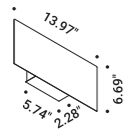

Wall/ceiling driver				Not included
Matt White			1A3010303.00.07