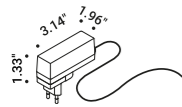

Compulsory accessories

Drivers

Driver with plug

Not included

Matt Black	Input 110-240V - 50/60Hz Output 5V DC - 15W - IP40	1Z1470180