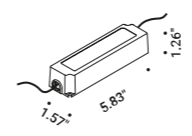

Drivers

Wall bracket		Not included
Stainless Steel	Brushed INOX	1A4431000.00.00

Ceiling rose		Not included
Matt Black	Brushed INOX	1A4441000.00.00

Earth spike		Not included
Stainless Steel	Brushed INOX	1A4451000.00.00

Tree strap		Not included
Standard	Length 39.37"	1A4590000.00.00

Driver		Not included
110-240V	24V/25W/IP67/ON/OFF	1Z1120620