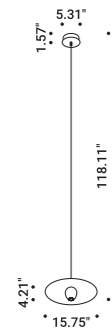

OVONELPIATTO

Massimiliano Alajmo - Raffaele Alajmo / 2010

Suspension / Direct / Indoor

Material Metal
Finish .03 Matt White

Note Suspension luminaire. Matt white rose. White cable.

OVONELPIATTO
Max 20W - GU4 - 12V
120V - 60Hz
ON/OFF
Bulb not included

Matt White - ON/OFF

| 1A2880303.00.00 |