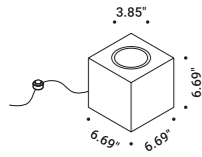

Q

Alberto Zattin / 2000

Floor / Direct / Indoor

Material Cement - Metal
Finish .00 Standard

Note Floor luminaire. Concrete body. Black cable.

Q
Max 10W - GU10
120V - 60Hz
ON/OFF
Bulb not included

Standard - ON/OFF

| 1A2760003.00.00 |