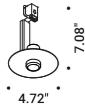

Plasterboard flange 0.49" Not included			
Matt Black	Cut-out Ø 1.38" Minimum space for mounting 7.48"	NULLA 25	1A2170400.00.00