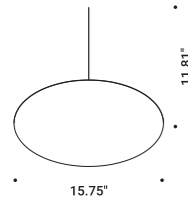

Ceiling / Indirect / Indoor

Material Metal - Methacrylate
Finish .27 Gravity Black

Note Ceiling luminaire. Disc with gravity black finish. Magnetic weight available for disc tilting. Black cable.

ASINTOTO

18W
Max 500mA DC
2700K - 1435lm / 3000K - 1478lm
CRI >90
Driver not included

Gravity Black - 2700K
Gravity Black - 3000K

1A4072703.27.20
1A4072703.30.20

Compulsory accessories

Drivers

Driver			Not included
220-240V(100-127V)	500mA/26,5W(26,5W)/IP20/DALI - PUSH	1Z0240530.500	
	- 1-10V