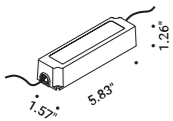

Compulsory accessories

Drivers