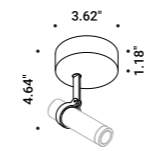

Compulsory accessories

Installation kits