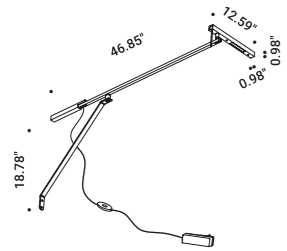

MORSETTO P

Davide Groppi / 2019

Wall / Direct / Indoor

Material Metal
Finish .04 Matt Black

Note Wall luminaire. Adjustable in all directions. Dimmer on the cable. Black cable.

MORSETTO P

13W
24V DC
2700K - 700lm / 3000K - 753lm
CRI >90
UGR <19
Dimmer on board
Driver with plug included

Matt Black - 2700K - Dimmer on board
Matt Black - 3000K - Dimmer on board

1A2570403.27.06
1A2570403.30.06

Optional accessories

Drivers

Driver with plug

Matt Black Input 110-240V - 50/60Hz
Output 24V DC - 18W - IP20

1Z0431020

Included