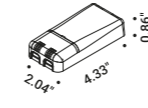

Suspension / Direct-Indirect / Indoor

Material Metal
Finish .03 Matt White

Note Suspension luminaire. Matt white rose. Dual emission and on/off. White cable. SOTTOSOPRA 2: version with power cable only and without rose.

SOTTOSOPRA 1

Ceiling driver version
24W
120V - 60Hz
2700K - Down 228lm - Up 1827lm /
3000K - Down 245lm - Up 1876lm
CRI >90
UGR <19
Driver integrated
TRIAC/IGBT

Matt White - 2700K - TRIAC/IGBT
Matt White - 3000K - TRIAC/IGBT

1A4540303.27.02
1A4540303.30.02

SOTTOSOPRA 1

Ceiling driver version
24W
120V - 60Hz
2700K - Down 228lm - Up 1827lm /
3000K - Down 245lm - Up 1876lm
CRI >90
UGR <19
Driver integrated
DALI - PUSH - 1-10V

Matt White - 2700K - DALI - PUSH - 1-10V
Matt White - 3000K - DALI - PUSH - 1-10V

1A4540303.27.07
1A4540303.30.07

SOTTOSOPRA 2

Remote driver version
30W
Max 500mA DC
2700K - Down 228lm - Up 1827lm /
3000K - Down 245lm - Up 1876lm
CRI >90
UGR <19
Driver not included
2 Drivers required

Matt White - 2700K
Matt White - 3000K

1A4540303.27.20
1A4540303.30.20

Compulsory accessories

Drivers

Driver				Not included
110-240V	500mA/10W/IP20/TRIAC - 1-10V	SOTTOSOPRA 2	1Z2340010.500	

Driver				Not included
120-277V	500mA/30W/IP20/TRIAC - 1-10V	SOTTOSOPRA 2	1Z2020050.500	

Driver				Not included
220-240V(110-127V)	500mA/25W(13,5W)/IP20/DALI - PUSH - 1-10V	SOTTOSOPRA 2	1Z0241270.500	

Optional accessories

Suspension kits

Recessed suspension kit for 0.49" plasterboard				Not included
Matt White	For electrical cables - 1 Piece Plasterboard cut-out Ø 1.73" Minimum space for mounting 2.76"	SOTTOSOPRA 2	1X0000300.05.00	
Matt Black	For electrical cables - 1 Piece Plasterboard cut-out Ø 1.73" Minimum space for mounting 2.76"	SOTTOSOPRA 2	1X0000400.05.00