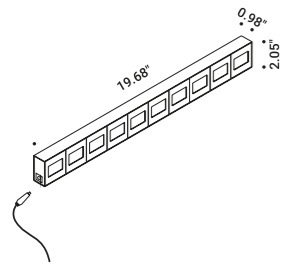

# FILM

Alessandra Dallagiovanna - Davide Groppi / 2010

Objects-Wall / Diffuse / Indoor

**Material** Metal - Polycarbonate

**Finish** .00 Standard

**Note** Modular wall luminaire. Matt black support. Customised images not included. Module connector included. Black cable.