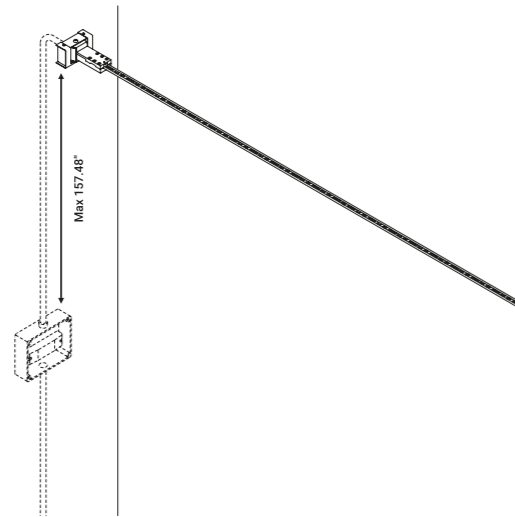

Example of installation with remote driver