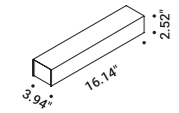

Wall/ceiling/remote driver		Not included
Matt White	Input 120V - 60Hz Output 48V - 90W - Max 1,875A IP20 - ON/OFF	1A1020303.00.00
Matt Black	Input 120V - 60Hz Output 48V - 90W - Max 1,875A IP20 - ON/OFF	1A1020403.00.00