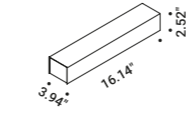

Wall/ceiling/remote driver		Not included
Matt White	Input 120V - 60Hz Output 48V - 60W - Max 1,25A IP20 - DALI - PUSH - 1-10V	1A4090303.00.07
Matt Black	Input 120V - 60Hz Output 48V - 60W - Max 1,25A IP20 - DALI - PUSH - 1-10V	1A4090403.00.07