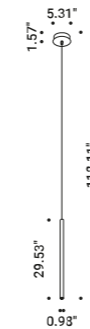

MISS ENDLESS
Endless version only
5,5W
48V DC - 50/60Hz
2700K - 290lm / 3000K - 310lm
CRI >90
Driver not included
See page ENDLESS

Matt White - 2700K	1A2960303.27.40
Matt White - 3000K	1A2960303.30.40
Matt Black - 2700K	1A2960403.27.40
Matt Black - 3000K	1A2960403.30.40
Brushed Brass - 2700K	1A2960803.27.40
Brushed Brass - 3000K	1A2960803.30.40
Total Black - 2700K	1A2962603.27.40
Total Black - 3000K	1A2962603.30.40