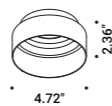

Cylindrical screen	Not included	
Matt Black	1X0070400.02.00