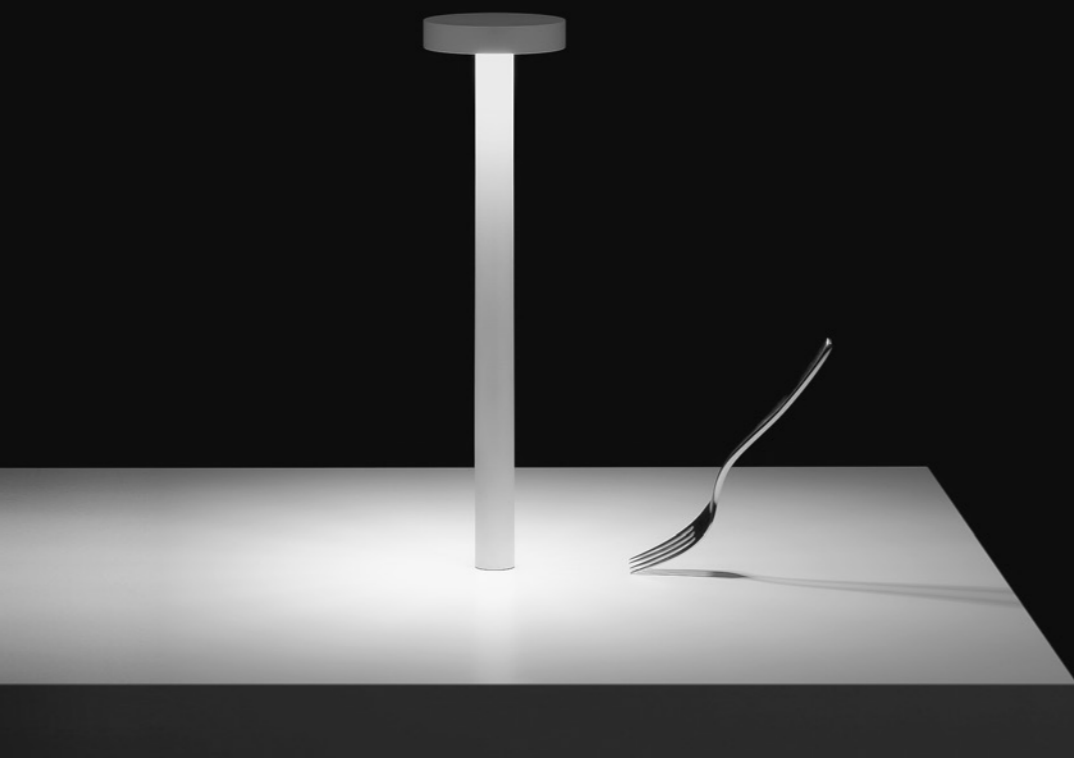

# POST PRANDIUM

Davide Groppi / 2023

Table / Direct / Wireless

**Material** Metal - Methacrylate  
**Finish** .01 Polished Chrome

**Note** Chargeable table luminaire. Details with polished gold finish. Matt black base. Battery life: 9 hours.

Other accessories

<b>USB to USB-C cable</b>		<b>Included</b>
Matt Black	Length 39.37"	1Z0000132

A timeless icon with an eye on the future.  
Portable and rechargeable, the greatest expression of freedom.  
With TeTaTeT, every table becomes a meeting place, a complete dining experience.  
Its light caresses those it illuminates with pure emotion.  
Equipped with Touch technology and a magnetic fixing base.  
**Mention of Honour XXIV Compasso d'Oro ADI Award, 2016**

Table / Direct / Wireless

**Material** ABS - Metal - Methacrylate  
**Finish** **.03** Matt White **.04** Matt Black **.18** Matt Gold

**Note** Chargeable table luminaire. Magnetic fixing stem. Touch ON/OFF.  
 Battery life: 12 hours.

## TeTaTeT Flûte

Davide Groppi / 2017

This is an evolution of our TeTaTeT lamp.  
The lamp head is lightweight and appears to be floating in air.  
The transparent stem brings to mind the glasses used in the classic "mise en place".  
Magnetic fixing base.