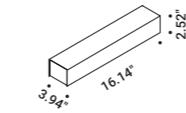

Wall/ceiling driver		Not included
Matt White	Input 120V - 50/60Hz Output 48V - 90W - Max 1,875A IP20 - DALI - PUSH - 1-10V	1A1810303.00.07
Matt Black	Input 120V - 50/60Hz Output 48V - 90W - Max 1,875A IP20 - DALI - PUSH - 1-10V	1A1810403.00.07