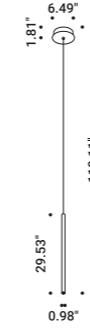

MISS 1
Ceiling driver version
6W
120V - 60Hz
2700K - 290lm / 3000K - 310lm
CRI >90
Driver integrated
1-10V

Matt White - 2700K - 1-10V	1A2960303.27.03
Matt White - 3000K - 1-10V	1A2960303.30.03
Matt Black - 2700K - 1-10V	1A2960403.27.03
Matt Black - 3000K - 1-10V	1A2960403.30.03
Brushed Brass - 2700K - 1-10V	1A2960803.27.03
Brushed Brass - 3000K - 1-10V	1A2960803.30.03
Total Black - 2700K - 1-10V	1A2962603.27.03
Total Black - 3000K - 1-10V	1A2962603.30.03