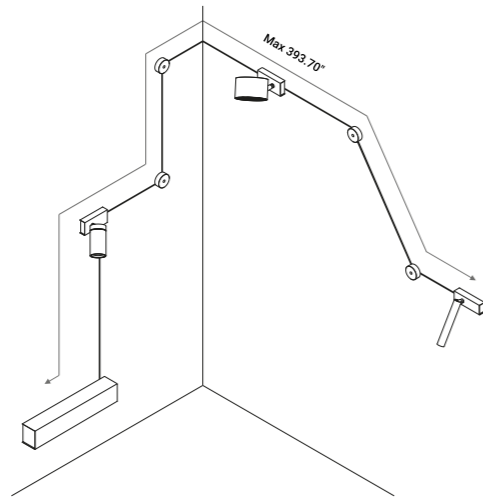

Example of combined installation between various devices with wall/ceiling driver