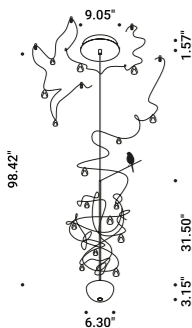

LOUIS XIV 1

Ceiling driver version
16,5W
120V - 60Hz
2700K - Up 890lm - Down 210lm /
3000K - Up 936lm - Down 235lm
CRI >90
UGR <19
Driver integrated
DALI - PUSH - 1-10V

Polished Gold - 2700K - DALI - PUSH - 1-10V
Polished Gold - 3000K - DALI - PUSH - 1-10V

1A4361903.27.07
1A4361903.30.07