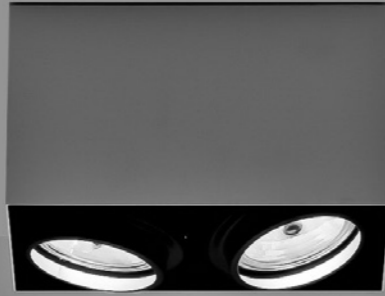

A tool to light.

The luminaire is pure form, a simple container for the light source.
Light is incorporated into the space, becoming an architectural element.