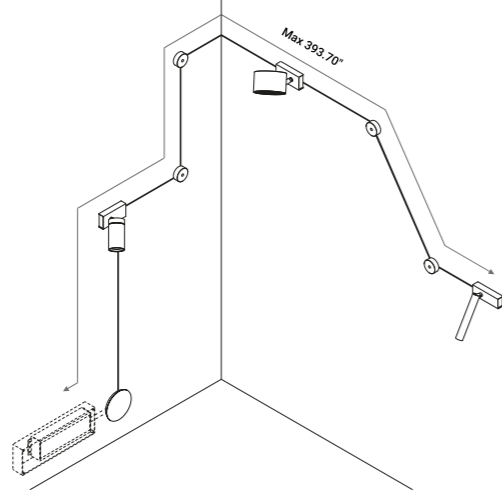

Example of combined installation between various devices with remote driver