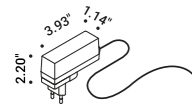

Optional accessories

Drivers

Driver with plug

Matt Black Input 110-240V - 50/60Hz
Output 24V DC - 18W - IP20

1Z0431020

Included