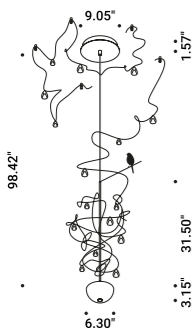

Suspension / Direct-Indirect / Indoor

Material Glass - Metal
Finish .19 Polished Gold

Note Suspension luminaire. Eighty crystal drops and a bird. Natural brass branches. Structure with polished gold finish. Matt white rose. Dual emission and on/off. White cable. LOUIS XIV 2: version with power cable only and without rose.

LOUIS XIV 1

Ceiling driver version
16,5W
120V - 60Hz
2700K - Up 890lm - Down 210lm /
3000K - Up 936lm - Down 235lm
CRI >90
UGR <19
Driver integrated
TRIAC/IGBT

Polished Gold - 2700K - TRIAC/IGBT
Polished Gold - 3000K - TRIAC/IGBT

1A4361903.27.02
1A4361903.30.02