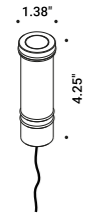

BUIO TRIMLESS - 13°

Transparent filter
6,2W
24V DC
2700K - 239lm / 3000K - 246lm
CRI >90
Beam 13°
UGR <19
Driver not included

Matt Black - 2700K
Matt Black - 3000K

1A5240403.27.20
1A5240403.30.20