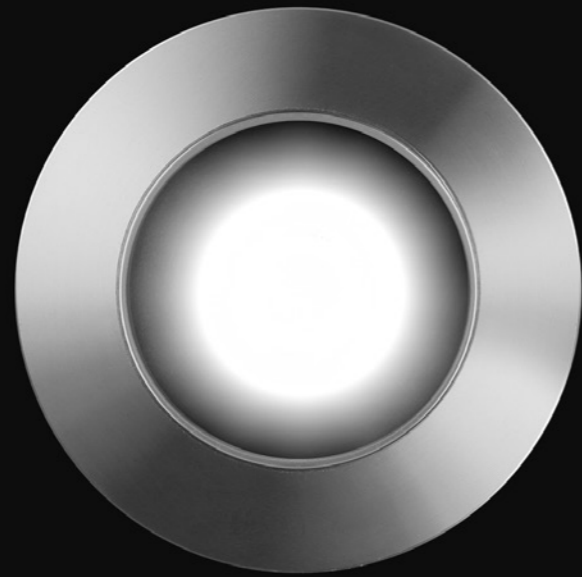

## Optional accessories

Installation kits

Wall adapter plate	Not included
Matt Black	1A1630403.00.00
Matt White	1A1630303.00.00

Earth spike	Not included
Standard	1A1620000.00.00

A tool to light.

The luminaire is pure form, a simple container for the light source.  
Light is incorporated into the space, becoming an architectural element.