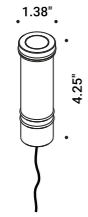

BUIO TRIMLESS - 25°

Transparent filter
6,2W
24V DC
2700K - 300lm / 3000K - 309lm
CRI >90
Beam 25°
UGR <19
Driver not included

Matt Black - 2700K
Matt Black - 3000K

1A5260403.27.20
1A5260403.30.20