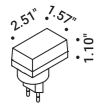

Optional accessories

Drivers