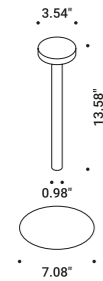

Table / Direct / Wireless

Material ABS - Metal - Methacrylate
Finish **.03** Matt White **.04** Matt Black **.18** Matt Gold

Note Chargeable table luminaire. Magnetic fixing stem. Touch ON/OFF.
Battery life: 12 hours.

TeTaTeT

2W
2700K - 165lm / 3000K - 178lm
CRI >90
ON/OFF
Driver with plug included

Matt White - 2700K - ON/OFF	1A0310303.27.00
Matt White - 3000K - ON/OFF	1A0310303.30.00
Matt Black - 2700K - ON/OFF	1A0310403.27.00
Matt Black - 3000K - ON/OFF	1A0310403.30.00
Matt Gold - 2700K - ON/OFF	1A0311803.27.00
Matt Gold - 3000K - ON/OFF	1A0311803.30.00