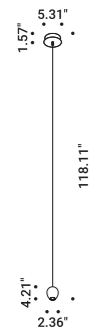

OVO

Massimiliano Alajmo - Raffaele Alajmo / 2010

Suspension / Direct / Indoor

Material Metal
Finish .03 Matt White

Note Suspension luminaire. Matt white rose. White cable.

OVO

Max 20W - GU4 - 12V
120V - 60Hz
ON/OFF
Bulb not included

Matt White - ON/OFF

| 1A2890303.00.00 |