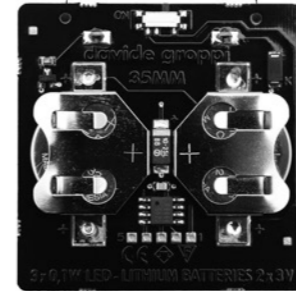

**35MM**  
0,3W  
ON/OFF  
Batteries 2xCR2032 included

Standard - ON/OFF

|1A2640000.00.00 |