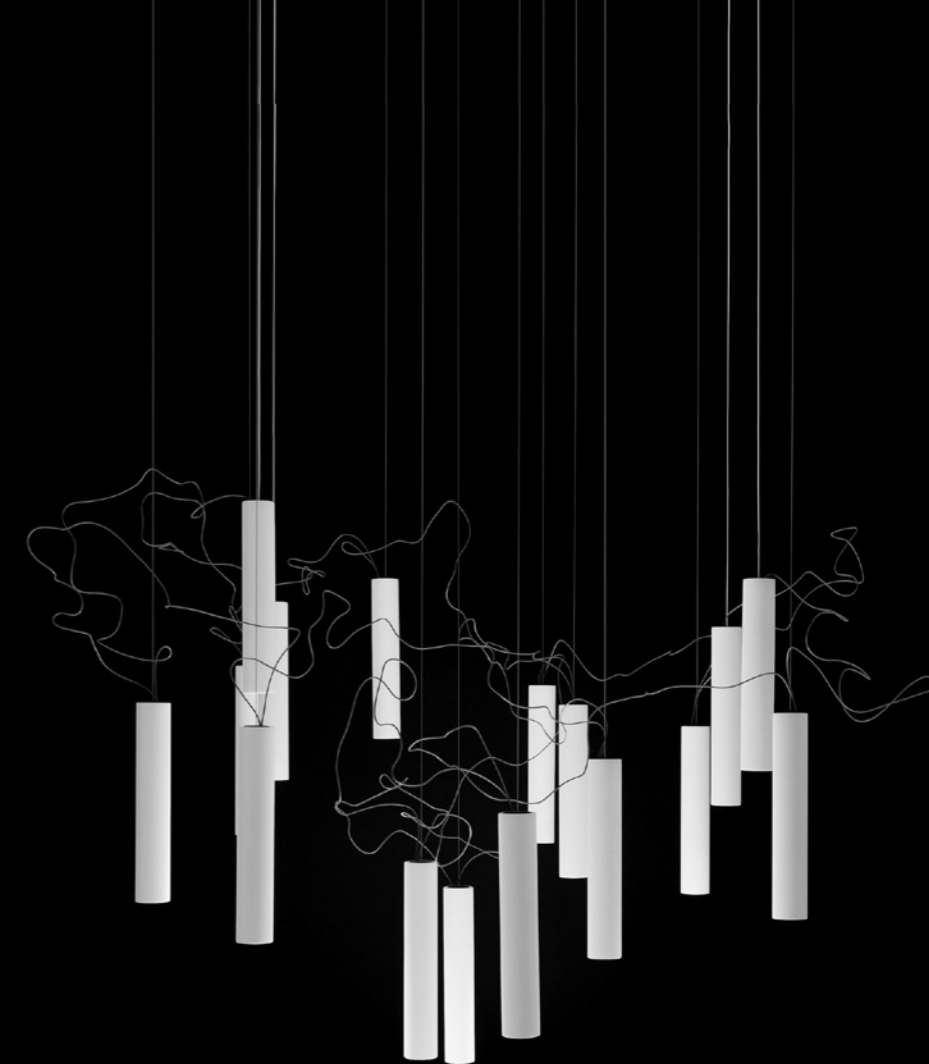

# SOTTILE

Daide Groppi / 2023

A blade of light just 7 millimetres thick,  
the expression of that purest and most essential part of our thought.  
The surprise of an extremely thin, yet at the same time very bright, lamp.  
Luminaire designed also to be powered by ENDLESS conductive tape.