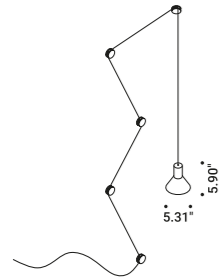

# NEURO

Davide Groppi - Beppe Merlano / 2013

Suspension / Direct / Indoor

**Material** Metal  
**Finish** .03 Matt White .04 Matt Black

**Note** Suspension luminaire. Five cable clips included. Matt white cable clips and white cable for the matt white finish. Matt black cable clips and black cable for the matt black finish.