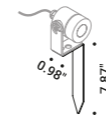

## Optional accessories

Installation kits

Wall adapter plate	Not included
Matt Black	1A1630403.00.00
Matt White	1A1630303.00.00

Earth spike	Not included
Standard	1A1620000.00.00

A tool to light.

The luminaire is pure form, a simple container for the light source.  
Light is incorporated into the space, becoming an architectural element.