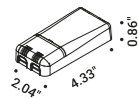

Compulsory accessories

Drivers