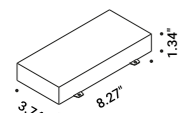

Driver		Not included	
120-277V	24V/96W/IP20/TRIAC - 1-10V	FLASH 12 / FLASH 18 / FLASH 12 DE	1Z2020060