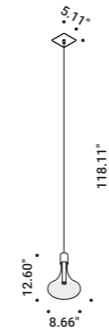

CATHODE 2

Remote driver version
4W
Max 350mA DC
2700K - 264lm / 3000K - 284lm
CRI >90
Driver not included

Matt White - 2700K
Matt White - 3000K
Brushed Brass - 2700K
Brushed Brass - 3000K

1A2990303.27.20
1A2990303.30.20
1A2990803.27.20
1A2990803.30.20