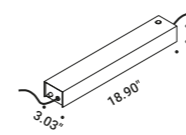

Compulsory accessories

Drivers for ENDLESS dimmable system

Driver with plug		Not included
Matt White	Input 120V - 60Hz Output 48V - 60W - Max 1,25A IP20 - Dimmer on board	1A1340303.00.06
Matt Black	Input 120V - 60Hz Output 48V - 60W - Max 1,25A IP20 - Dimmer on board	1A1340403.00.06