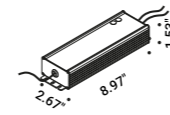

Driver				Not included
100-240V	24V/150W/IP67/1-10V	UTOPIA 12	1Z1120500