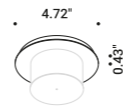

Wall adapter plate				Not included
Matt White	For mounting on brick masonry walls		1X0050300.01.00