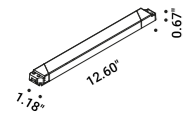

Driver				Not included
100-240V	24V/80W/IP20/ON/OFF	Max 3 modules	1Z1120440