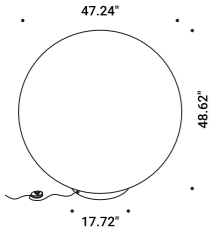

MOON 120 F
Max 2x25W - E26
120V - 60Hz
Dimmer on board
Bulb not included
Moisture barrier bag included
Wooden crate included

Standard - Dimmer on board

| 1A4890003.00.06 |

Davide Groppi / 2023

MOON F

Optional accessories

Other accessories

Moisture barrier bag				Not included
	Packaging for air and sea shipping	MOON 80 F	4A2840010	
Moisture barrier bag				Included
	Packaging for air and sea shipping	MOON 120 F	49860020	
Wooden crate				Included
	Packaging for air and sea shipping	MOON 120 F	49860010