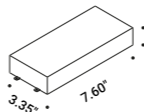

Driver Not included			
120-277V	24V/60W/IP20/TRIAC - 1-10V	NULLA / NULLA 18 / NULLA 25	1Z2020040