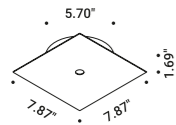

# NULLA PL

Davide Groppi / 2014

Ceiling / Direct / Indoor

Material Metal

Finish .03 Matt White

Note Ceiling luminaire. Visible 0.71" diameter hole.