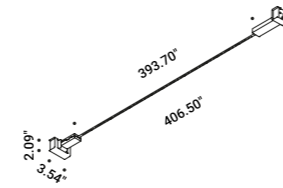

FLASH 10 DE TW
Dual emission - Tunable White
Max 200W
24V DC
2700K / 6500K - 30600lm
CRI >90
Driver not included

Matt White - 2700K / 6500K
Matt Black - 2700K / 6500K

1A4850303.96.20
1A4850403.96.20