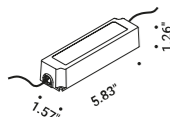

Driver			Not included
110-240V	24V/25W/IP67/ON/OFF	1Z1120620	

Maurici Ginés / 2023

NUIT

Optional accessories

Installation kits

Plasterboard frame 0.49"			Not included
Matt White	Cut-out 3.93" x 3.93" Minimum space for mounting 4.72"	1A4470000.00.00	

Adapter plasterboard frame 0.98"			Not included
Standard		1A5030000.00.00