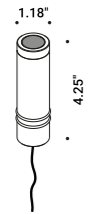

# BUIO - SPOT

Maurici Ginés / 2023

Floor-Wall-Ceiling / Direct / Outdoor

**Material**

**Finish** .04 Matt Black

**Note**

Outdoor luminaire. Adjustable spike and wall versions. Available with transparent or black glass. AISI 316L stainless steel accessories for the spike and wall versions. Black cable (39,37").