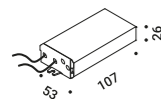

Compulsory accessories / Accessori obbligatori

Drivers / Alimentatori

Driver / Alimentatore	Not included
220-240V(100-127V) 700mA/30W(15W)/IP68/ON/OFF	1Z0241110

Optional accessories / Accessori opzionali

Installation kits / Kit d'installazione

Driver connector IP68 / Connettore driver IP68	Included
1 Piece	1A1660000.00.00

The sizes are expressed in millimeters.