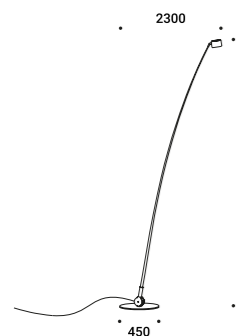

# SAMPEI 440 OUTDOOR

Enzo Calabrese - Davide Groppi / 2011

Floor / Direct / Outdoor

**Material** Glass fiber - Metal  
**Finish** .03 Matt White .04 Matt Black

**Note** Outdoor floor luminaire. Adjustable in all directions. Black cable (5 m). *Apparecchio illuminante da esterno da terra. Orientabile in tutte le direzioni. Cavo nero (5 m).*