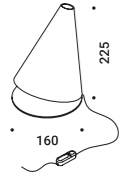

PALPEBRA

Federico Delrosso / 2009

Table / Diffuse / Indoor

Material Metal
Finish .03 Matt White

Note White cable luminaire.

Apparecchio con cavo bianco.

PALPEBRA

Max 5W - E14
100-240V - 50/60Hz
Bulb not included
Dimmer on board
CE □ IP20

Not included

The sizes are expressed in millimeters.