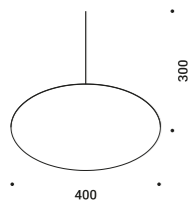

Ceiling / Indirect / Indoor

Material Metal - Methacrylate
Finish .27 Gravity Black

Note Luminaire with black cable (1 m).

Apparecchio con cavo nero (1 m).

ASINTOTO

18W
 Max 500mA DC
 2700K - 1435lm / 3000K - 1478lm
 CRI >80
 Driver not included
 CE IP20