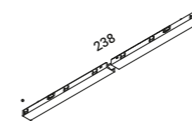

Flexible joint / Giunto flessibile		Not included
Matt Black		1A4170400.15.00

Jointing connector / Connettore di giunzione		Not included
Matt Black		1A4170400.16.00

Locking tool for PVC / Strumento di bloccaggio per PVC		Not included
Standard		1A4170000.17.00