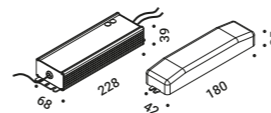

Remote power supply kit / Kit alimentazione remoto	Not included
Input 100-240V - 50/60Hz - Output 48V - 150W - IP20 - DALI	1A2810000.11.00

The sizes are expressed in millimeters.