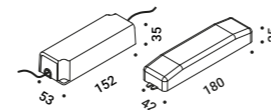

Electrical power supply / Alimentazione elettrica

Remote power supply kit / Kit alimentazione remoto	Not included
Input 100-240V - 50/60Hz - Output 48V - 60W - IP20 - DALI	1A4170000.19.00