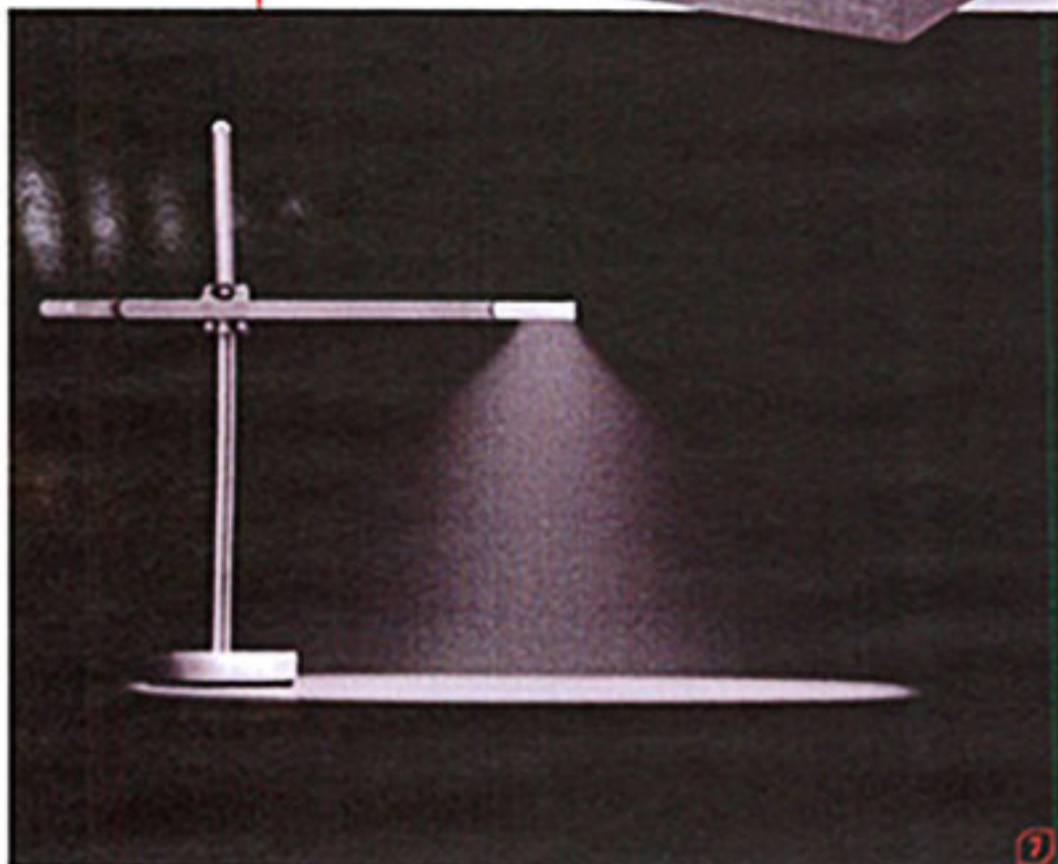

office

1

2

3

4

6

7

8

power up

New technology that boosts productivity—and design cred

1. Alume Cube clock in wood and plastic with aluminum-effect veneer and snap-operated on/off switch by MoMA Design Store. **circle 575**
2. MultiPot power port with LED lighting by Rotaliana. **circle 576**
3. Contour LED light in aluminum and wood with USB charging port by Pablo Design. **circle 577**
4. Karim Rashid's Kinix LED task light with USB charging port by FontanaArte. **circle 578**
5. Thread power outlet for under-carpet installations by Steelcase. **circle 579**
6. Rima lamp in aluminum by Holy Trinity. **circle 580**
7. Csys LED task lamp in aluminum by Dyson. **circle 581**
8. Fulmine task lamp in metal by Davide Groppi. **circle 582**