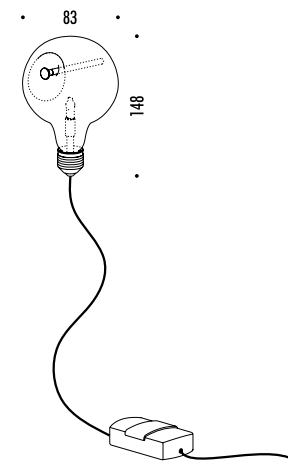

DESIGN HARRY THALER - 2014
LAMPADA DA PARETE - METALLO - VETRO
WALL LAMP - METAL - GLASS
ENERGY CLASS: C

CE IP 20

EDISON'S NIGHTMARE

151300	STANDARD	230 V - 50 / 60 Hz - MAX 16 W 12 V - G4 ALIMENTAZIONE CON SPINA - CAVO COASSIALE - DIMMER - LAMPADINA INCLUSA POWER SUPPLY WITH PLUG - COAXIAL CABLE - DIMMER - BULB INCLUDED
		☞ COD. 5072057 HALOGEN - 16 W - 2800K - 300 lm - EFFICIENCY C