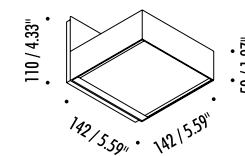

DESIGN DAVIDE GROPPI - ALBERTO ZATTIN - 2011  
WALL LAMP - GLASS - METAL

TOAST LED

16500103	POLISHED CHROME	120 V - 60 Hz - 10 W LED - 3000K - 900 lm WHITE WALL BACK PLATE - NOT DIMMABLE
16500303	MATT WHITE	
16500403	MATT BLACK	
16500803	BRUSHED BRASS	
16501403	BRUSHED CHROME	

DESIGN DAVIDE GROPPI - ALBERTO ZATTIN - 2001  
WALL LAMP - GLASS - METAL

TOAST

10460103	POLISHED CHROME	120 V - 60 Hz - MAX 100 W - R7s WHITE WALL BACK PLATE - BULB NOT INCLUDED
10460303	MATT WHITE	
10460403	MATT BLACK	
10460803	BRUSHED BRASS	
10461403	BRUSHED CHROME	