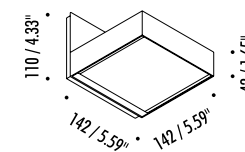

DESIGN DAVIDE GROPPI - ALBERTO ZATTIN - 2011  
WALL LAMP - GLASS - METAL

TOAST LED

16500103	POLISHED CHROME	120 V - 60 Hz - 10 W LED - 3000K - 900 lm WHITE WALL BACK PLATE - NOT DIMMABLE
16500303	MATT WHITE	
16500403	MATT BLACK	
16500803	BRUSHED BRASS	
16501403	BRUSHED CHROME	

DESIGN DAVIDE GROPPI - ALBERTO ZATTIN - 2001  
WALL LAMP - GLASS - METAL

TOAST

10460103	POLISHED CHROME	120 V - 60 Hz - MAX 100 W - R7s WHITE WALL BACK PLATE - BULB NOT INCLUDED
10460303	MATT WHITE	
10460403	MATT BLACK	
10460803	BRUSHED BRASS	
10461403	BRUSHED CHROME	